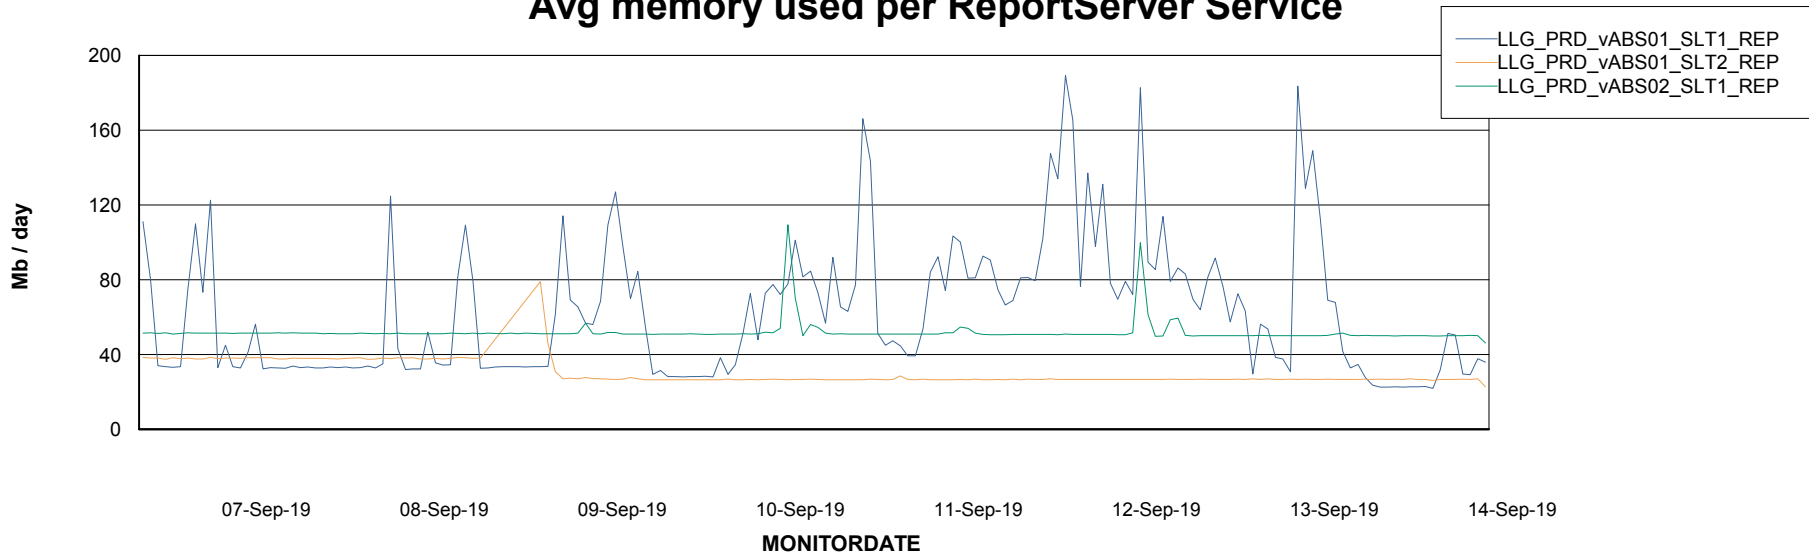

ABSSolute Application ReportServer Services

Avg memory used per ReportServer Service