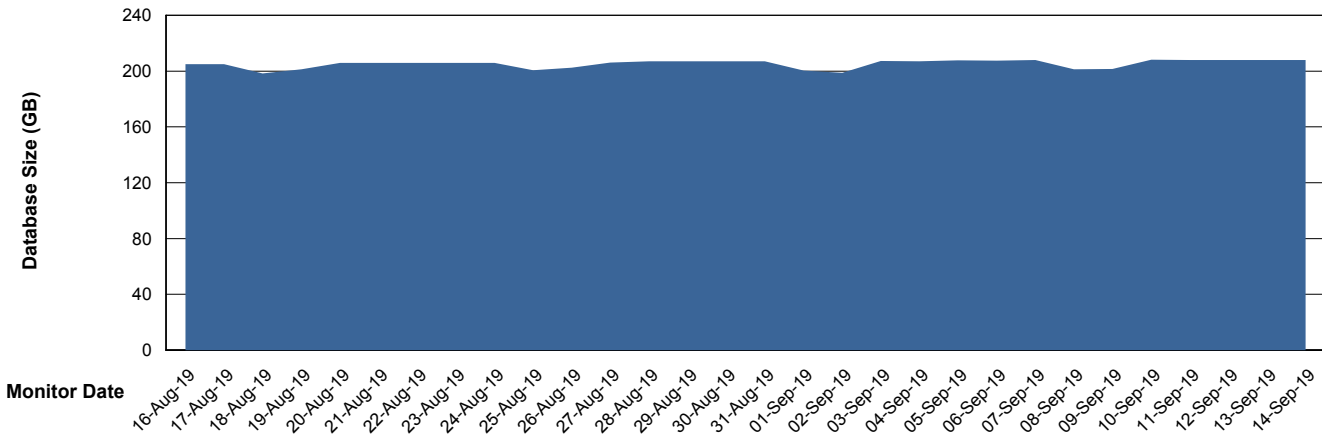

Customer LLG_Production
Database ID 53

Database Performance LLGDBBI_Production

Weekly SLA Customer Report

Customer LLG_Production
Database ID 53

DATABASE SIZE LLGDB_Production

Database growth over last month