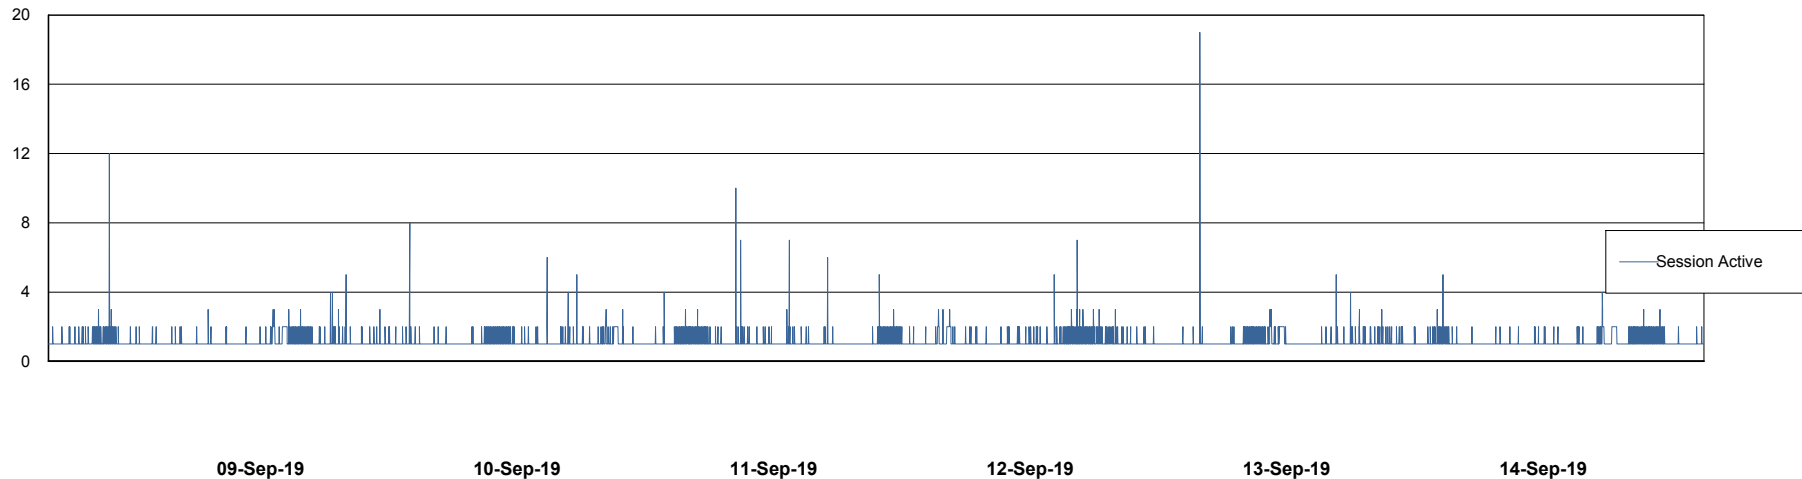

Weekly SLA Customer Report

Customer LLG_Production
Database ID 53

Database Performance LLGDB_Production

Weekly SLA Customer Report

Customer LLG_Production
Database ID 53

Database Performance LLGDB_Standby

Weekly SLA Customer Report