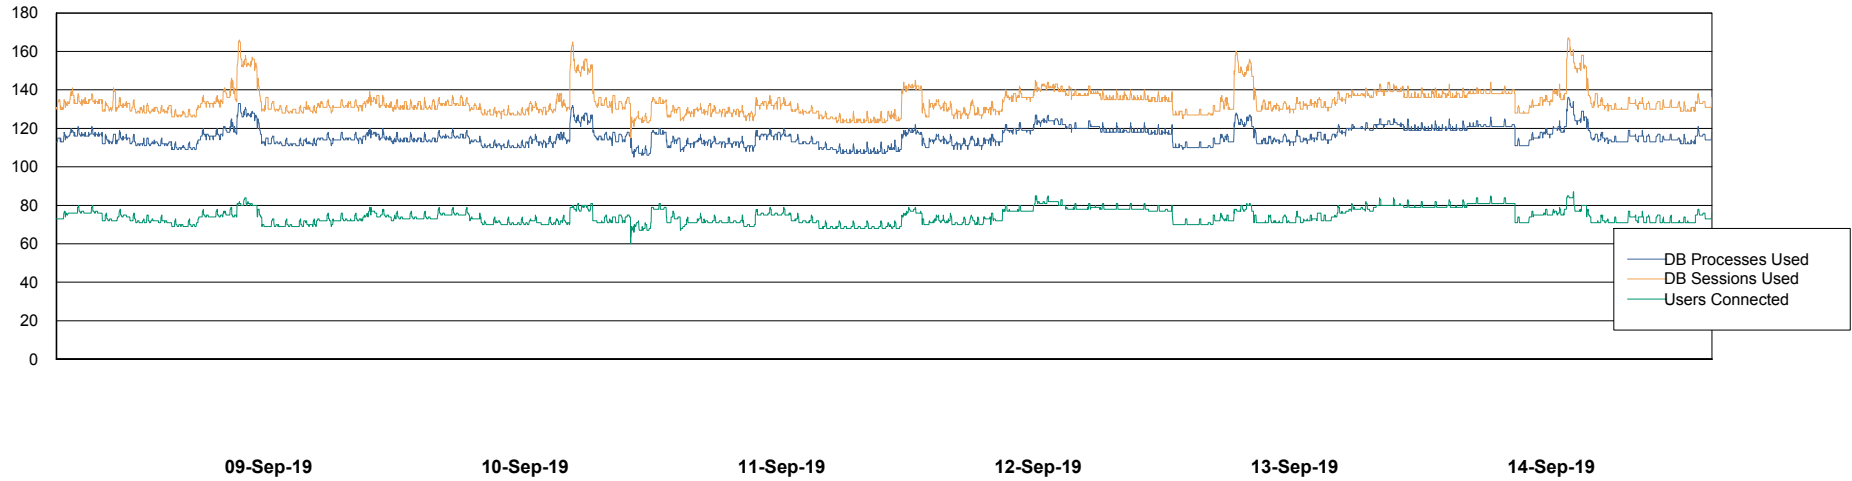

Database Performance LLGDB_Production