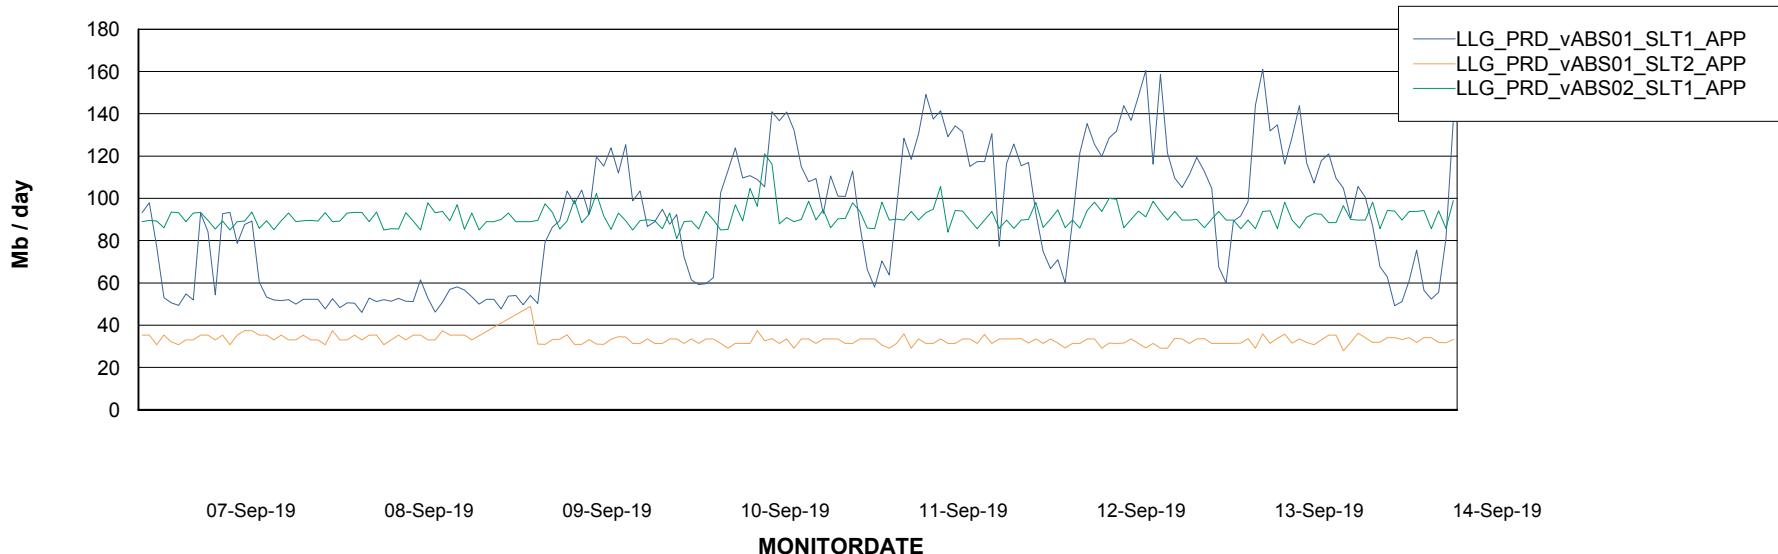

ABSolute Application Server Services

Avg memory used per ABS Server Service