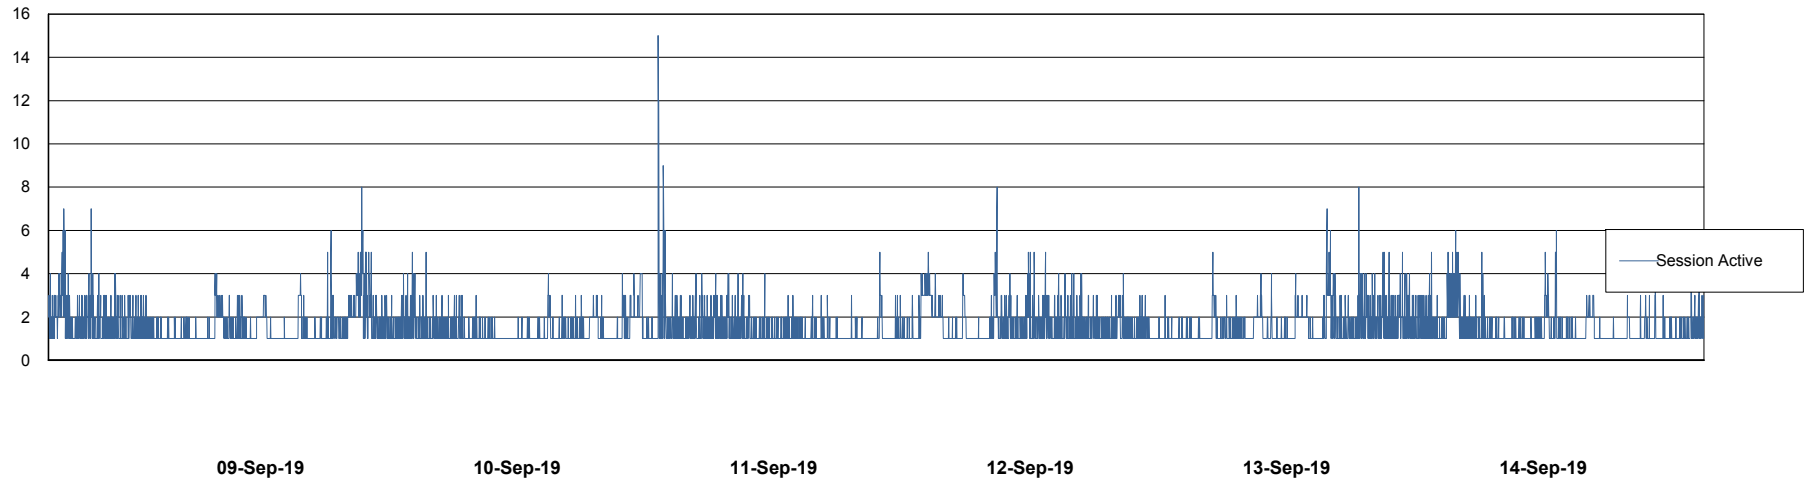

Database Performance LLGDB_Production