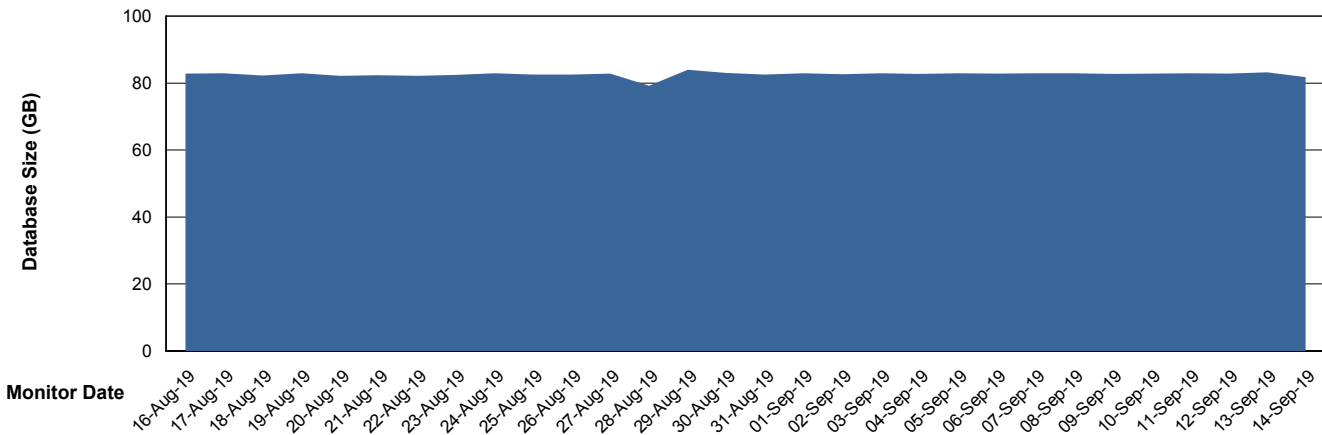

DATABASE SIZE LLGDBBI_Production

Database growth over last month