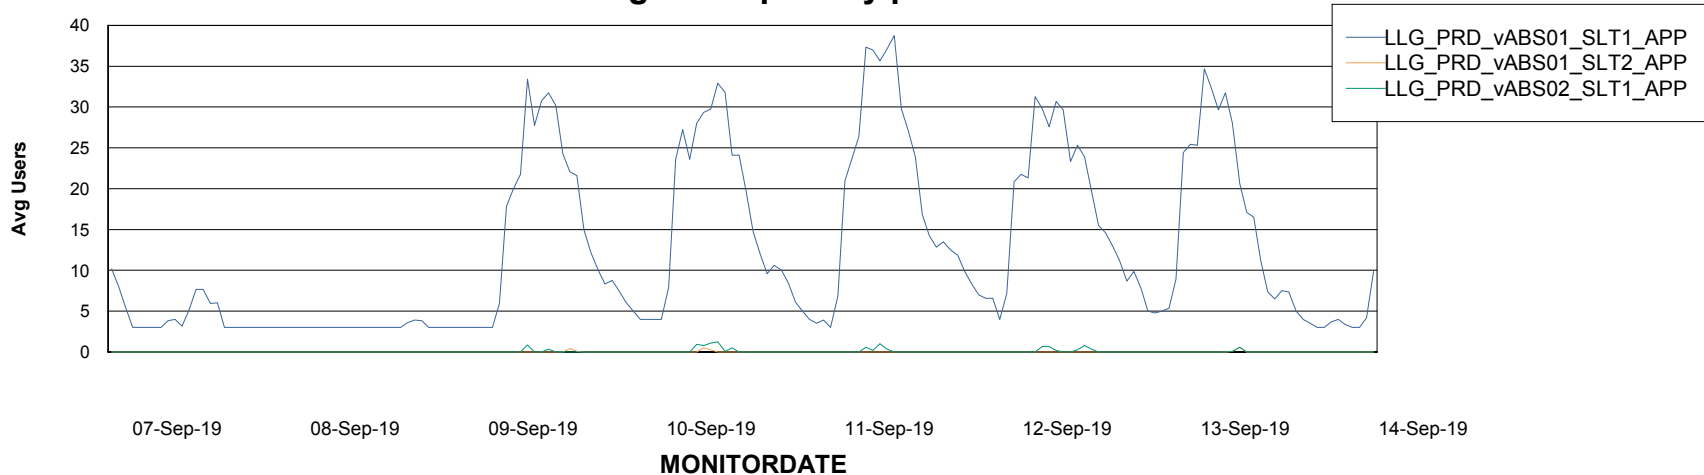

Weekly SLA Customer Report

Customer LLG_Production
Database ID 53

ABSolute Application Server Services

Avg memory used per ABS Server Service

Avg users per day per ABS server

Weekly SLA Customer Report

Customer LLG_Production
Database ID 53