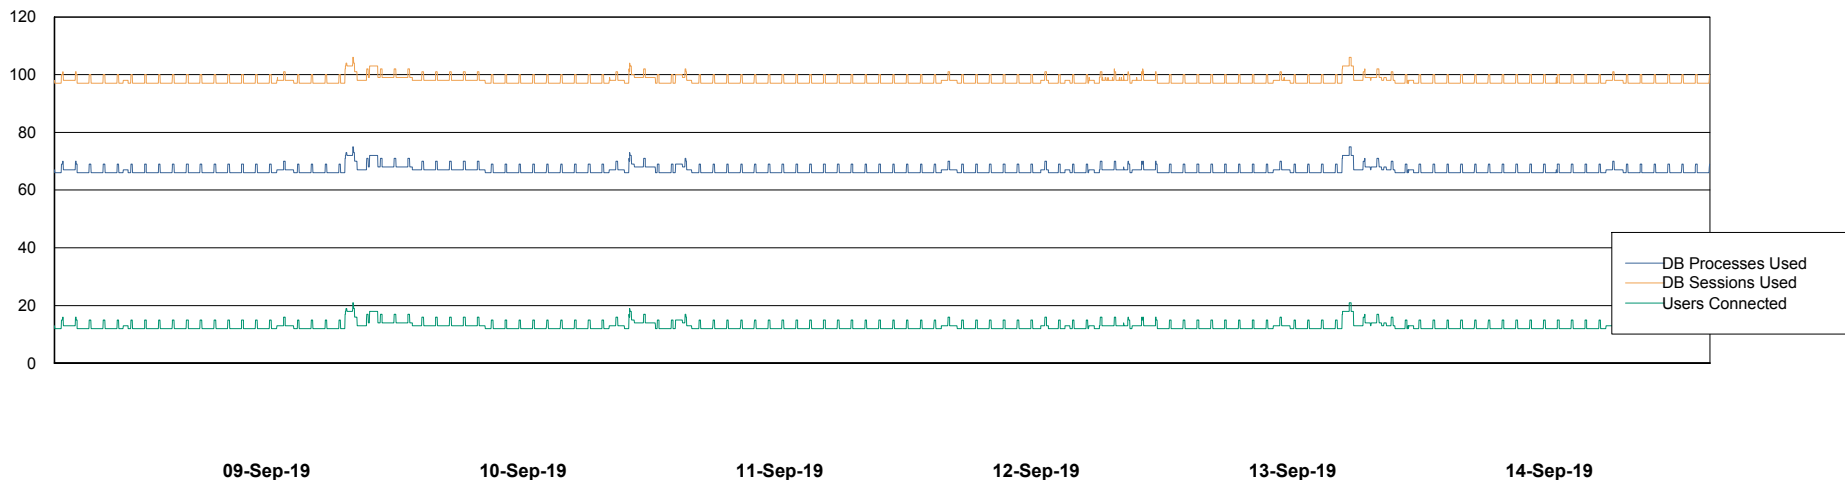

Weekly SLA Customer Report

Customer LLG_Production
Database ID 53

Database Performance LLGDB_Production

Weekly SLA Customer Report

Customer LLG_Production
Database ID 53

Database Performance LLGDB_Standby

Weekly SLA Customer Report