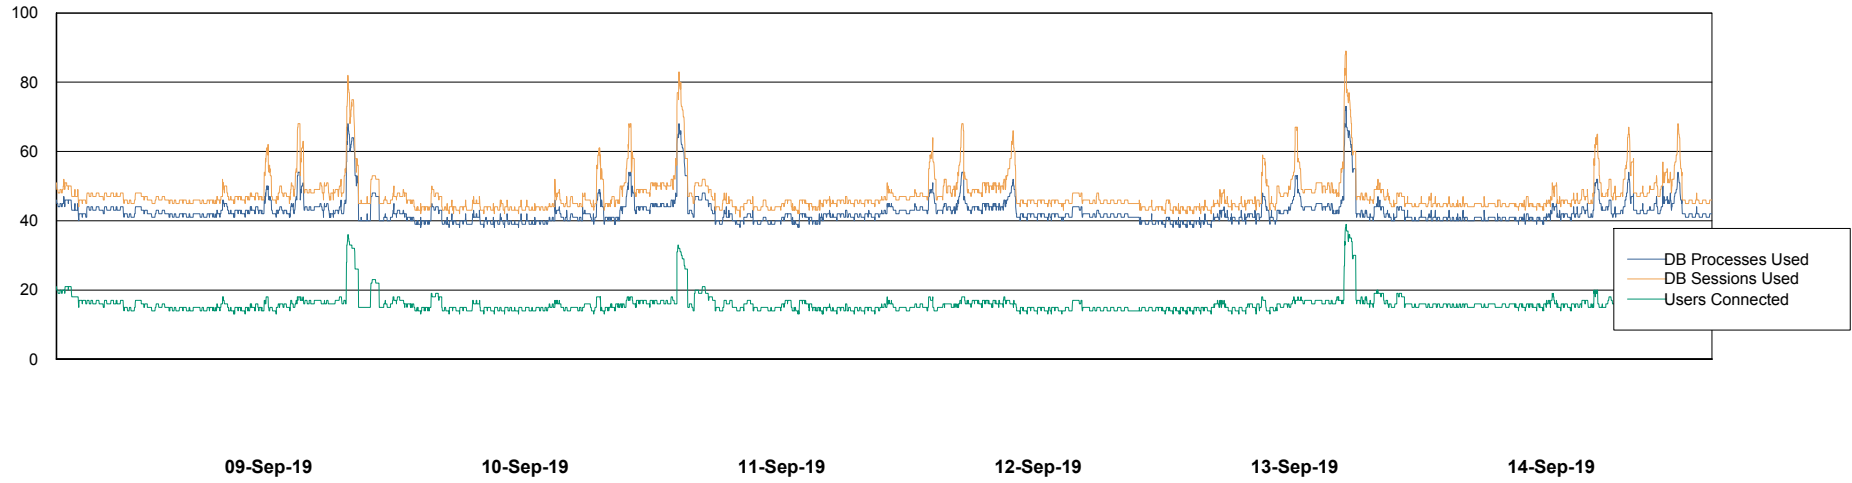

Database Performance LLGDBBI_Production