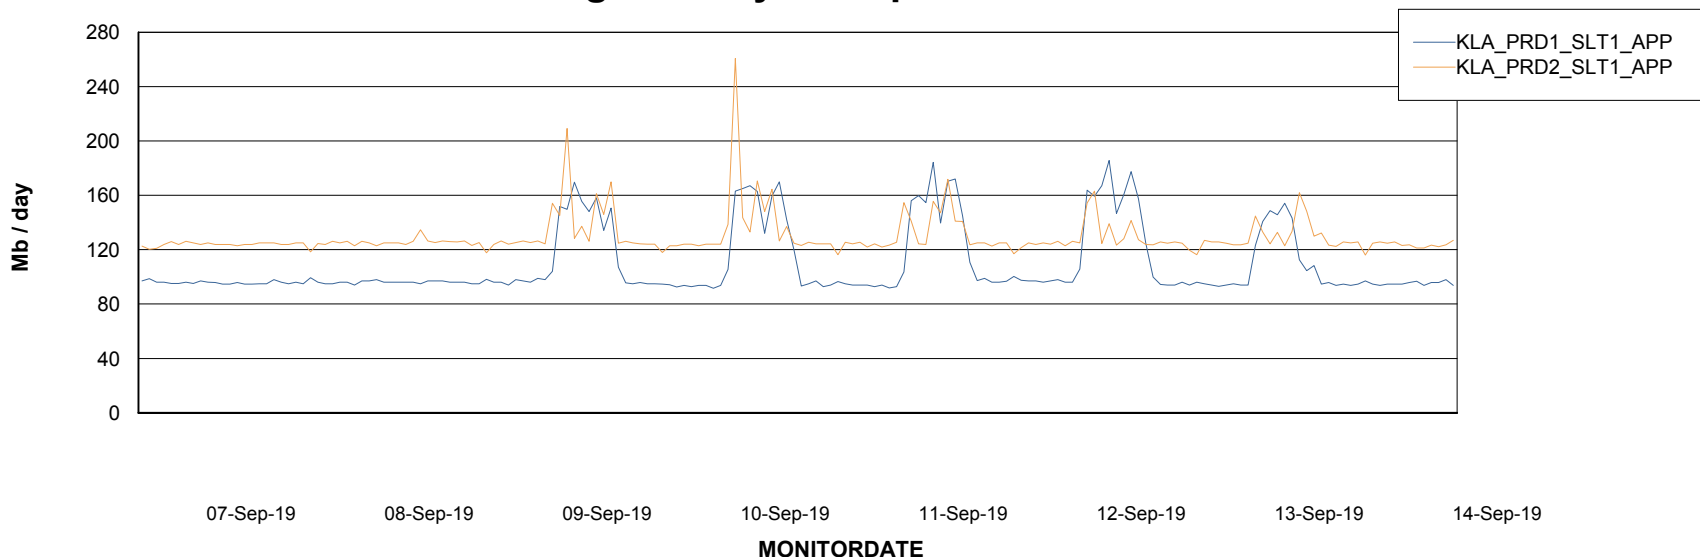

ABSSolute Application Server Services

Avg memory used per ABS Server Service