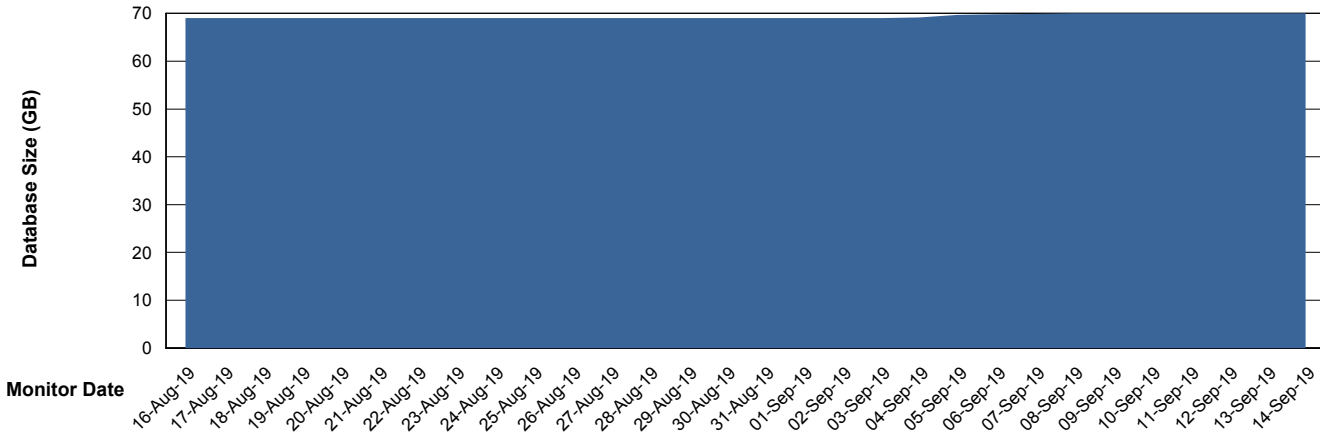

Weekly SLA Customer Report

Customer KLA_Production
Database ID 65

Database Performance KLADB_Production

Weekly SLA Customer Report

Customer KLA_Production
Database ID 65

Database Performance KLADB_Standby

Weekly SLA Customer Report

Customer KLA_Production
 Database ID 65

DATABASE SIZE KLADB_Production

Database growth over last month

Database Tablespace KLADB_Production

Date	Tablespace Name	Filesize (Gb)	Usedsize (Gb)	Percentage free
14-Sep-19	ABSDATA	42	35	17
	INDX	39	32	18
13-Sep-19	ABSDATA	42	35	17
	INDX	39	32	18
12-Sep-19	ABSDATA	42	35	17
	INDX	39	32	18
11-Sep-19	ABSDATA	42	35	17
	INDX	39	32	18
10-Sep-19	ABSDATA	42	35	17
	INDX	39	32	18
09-Sep-19	ABSDATA	42	35	17
	INDX	39	32	18
08-Sep-19	ABSDATA	42	35	17
	INDX	39	32	18