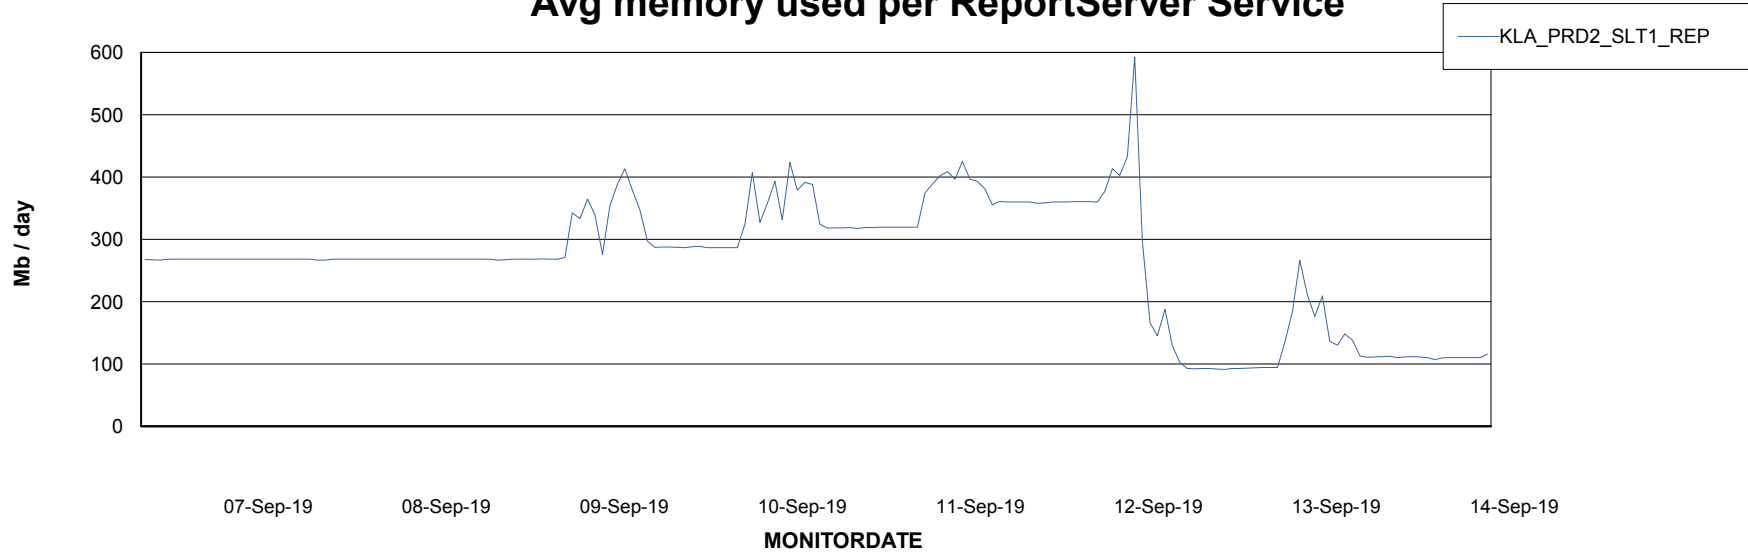

ABSSolute Application ReportServer Services

Avg memory used per ReportServer Service