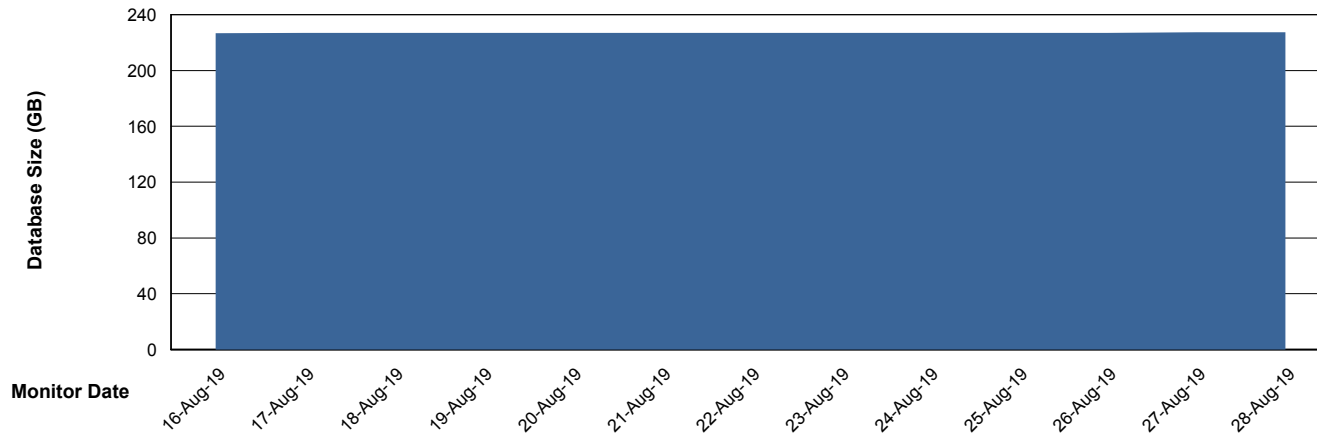

Weekly SLA Customer Report

Customer FIS_Production
Database ID 46

DATABASE SIZE FISDB_Production

Database growth over last month

Weekly SLA Customer Report

Customer FIS_Production
Database ID 46

Standby Database Health FIS_Production

Recovery lag for last 7 days