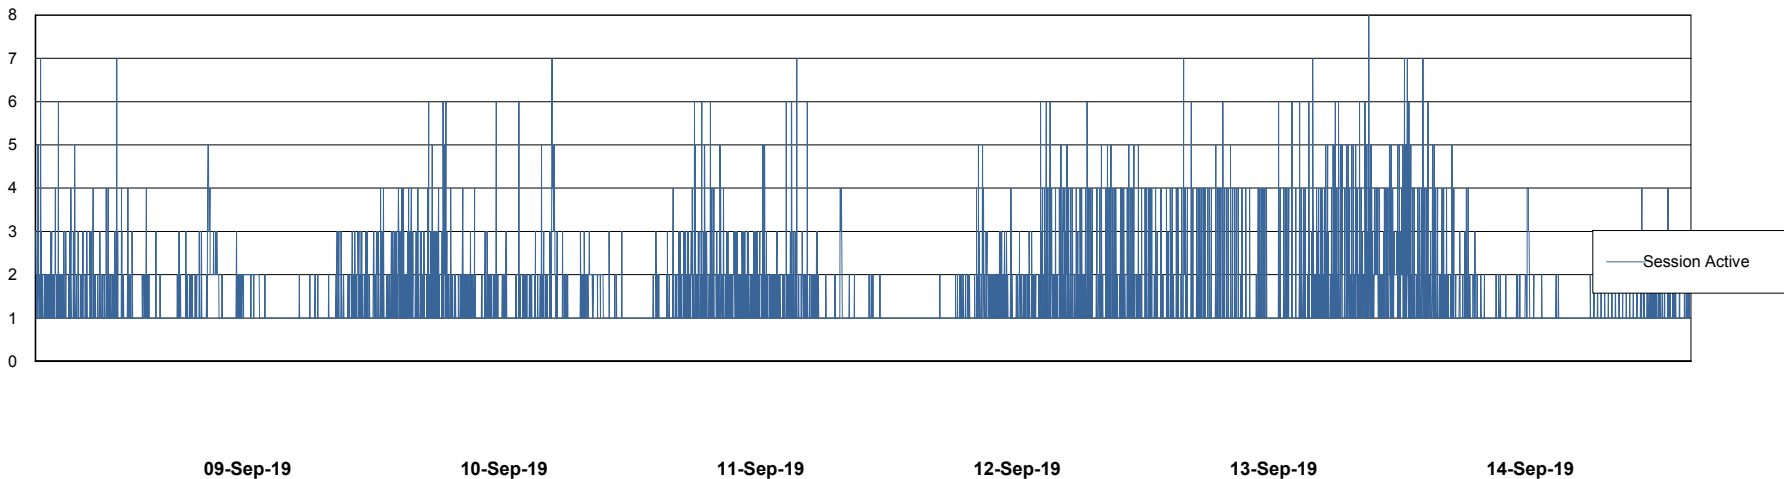

Weekly SLA Customer Report

Customer ECL Production
Database ID 77

Harddisk Usage ECL_PRD_ECL-ABS-WEB

	Free disk space on c: (%)	Total disk space on c: (Gb)
14-Sep-19	81	127
13-Sep-19	81	127
12-Sep-19	81	127
11-Sep-19	81	127
10-Sep-19	81	127
09-Sep-19	81	127
08-Sep-19	81	127

Weekly SLA Customer Report

Customer ECL Production
Database ID 77

Database Performance ECLDB_Production

Weekly SLA Customer Report

Customer ECL Production
Database ID 77

Database Performance ECLDB_Standby

Weekly SLA Customer Report