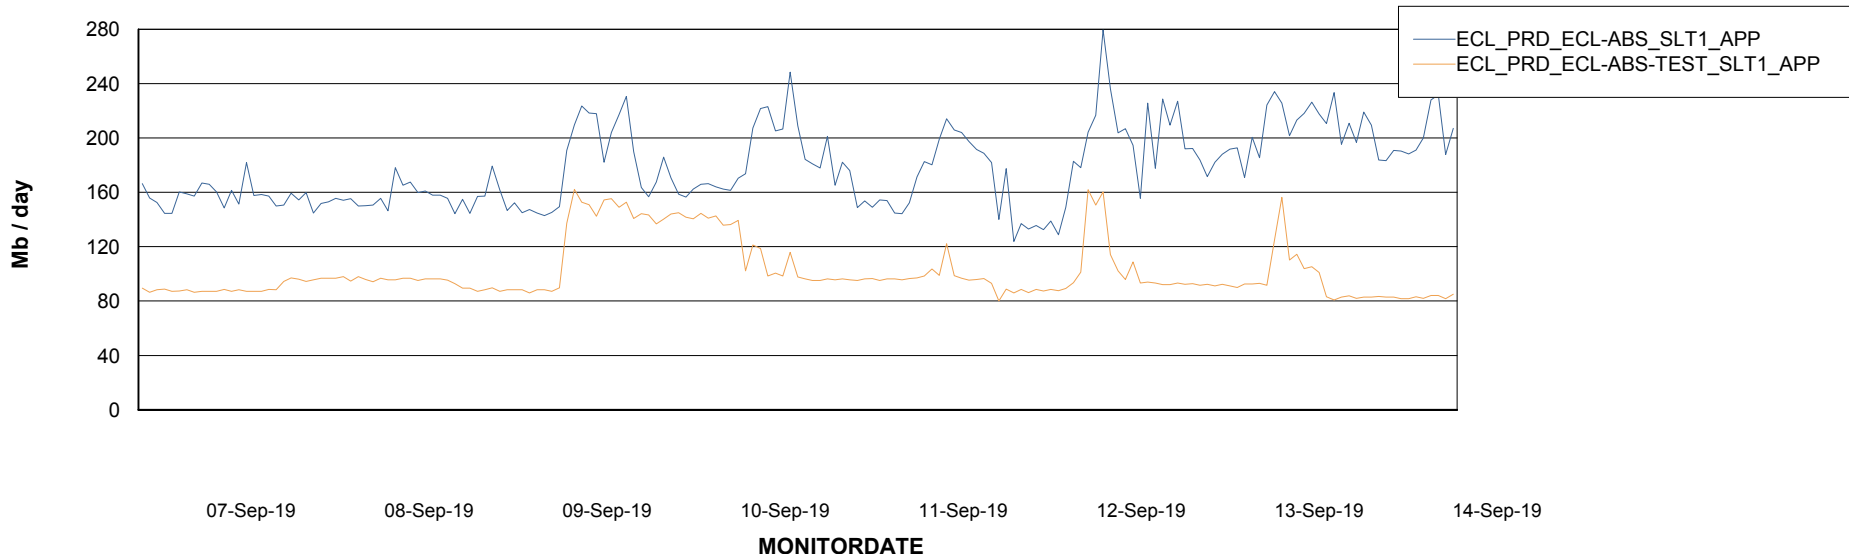

ABSSolute Application Server Services

Avg memory used per ABS Server Service