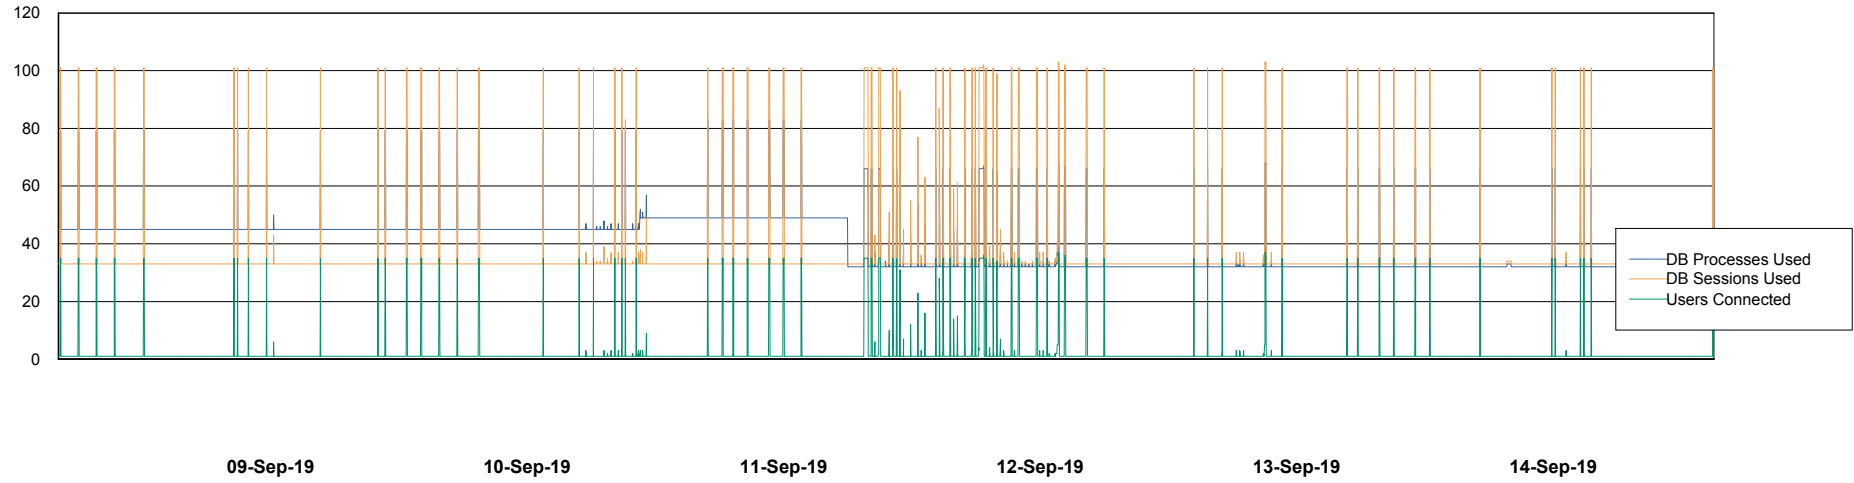

Weekly SLA Customer Report

Customer ECL Production
Database ID 77

Database Performance ECLDB_Production

Weekly SLA Customer Report

Customer ECL Production
Database ID 77

Database Performance ECLDB_Standby

Weekly SLA Customer Report