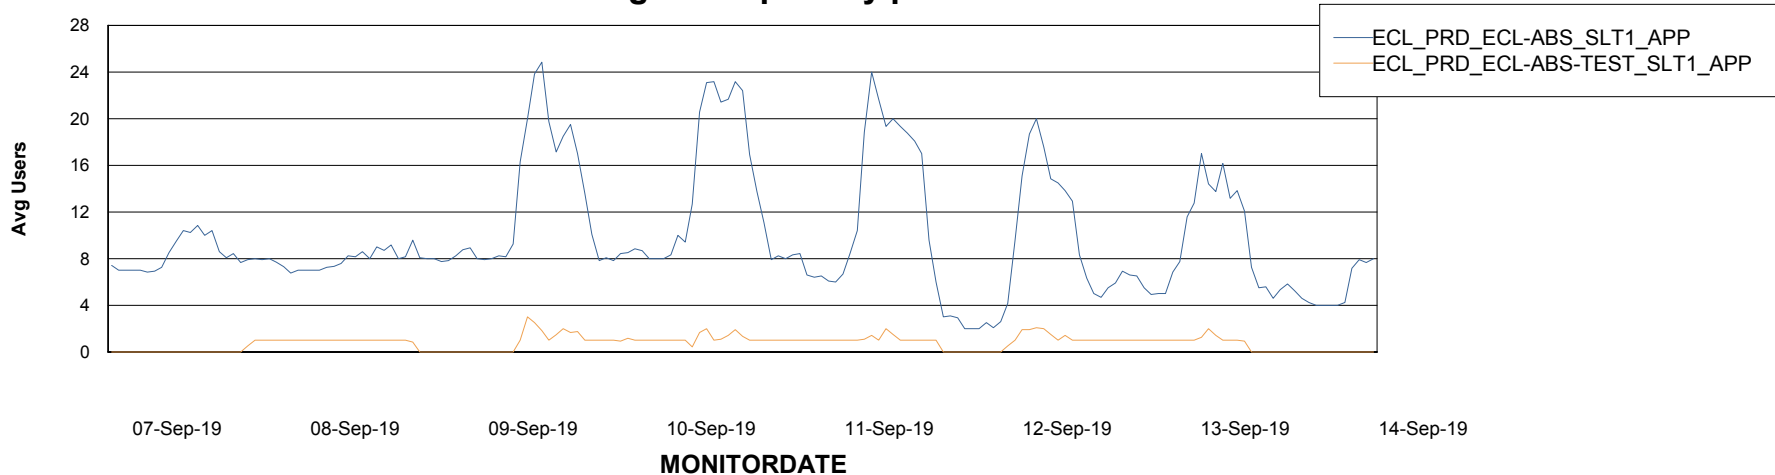

Avg users per day per ABS server