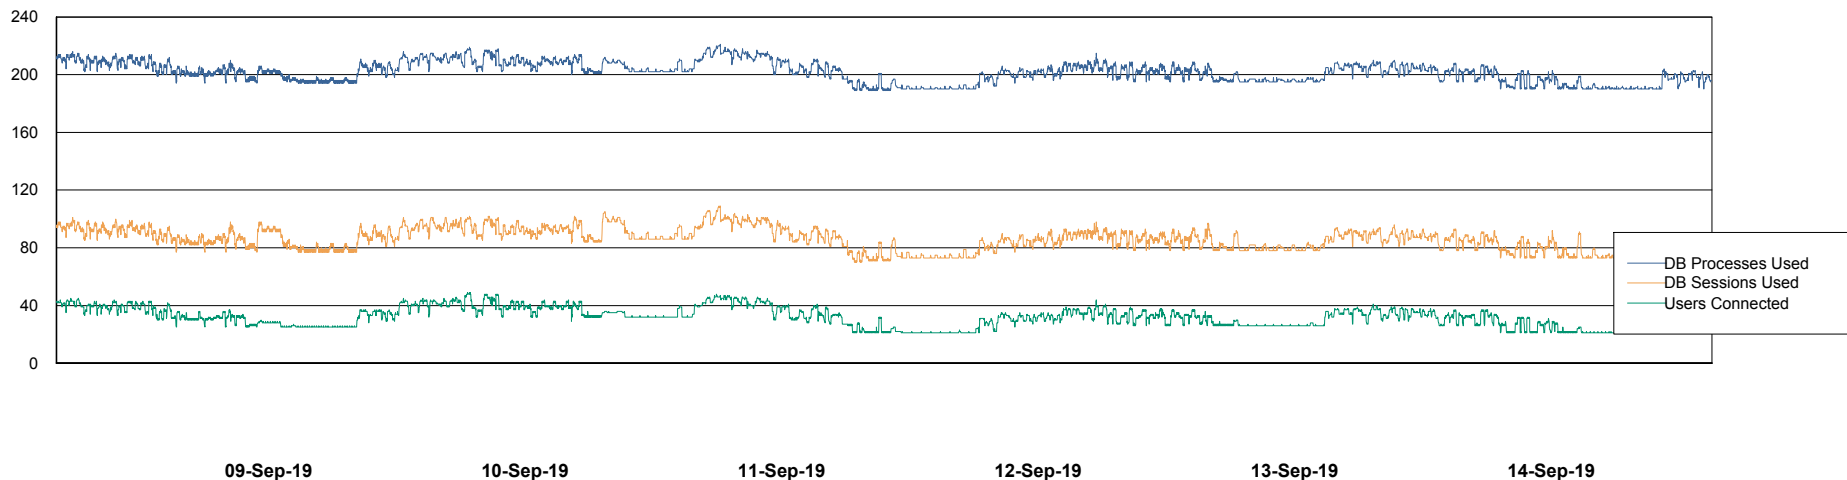

Weekly SLA Customer Report

Customer ECL Production
Database ID 77

Harddisk Usage ECL_PRD_ECL-ABS-WEB

	Free disk space on c: (%)	Total disk space on c: (Gb)
14-Sep-19	81	127
13-Sep-19	81	127
12-Sep-19	81	127
11-Sep-19	81	127
10-Sep-19	81	127
09-Sep-19	81	127
08-Sep-19	81	127

Weekly SLA Customer Report

Customer ECL Production
Database ID 77

Database Performance ECLDB_Production

Weekly SLA Customer Report

Customer ECL Production
Database ID 77

Database Performance ECLDB_Standby

Weekly SLA Customer Report