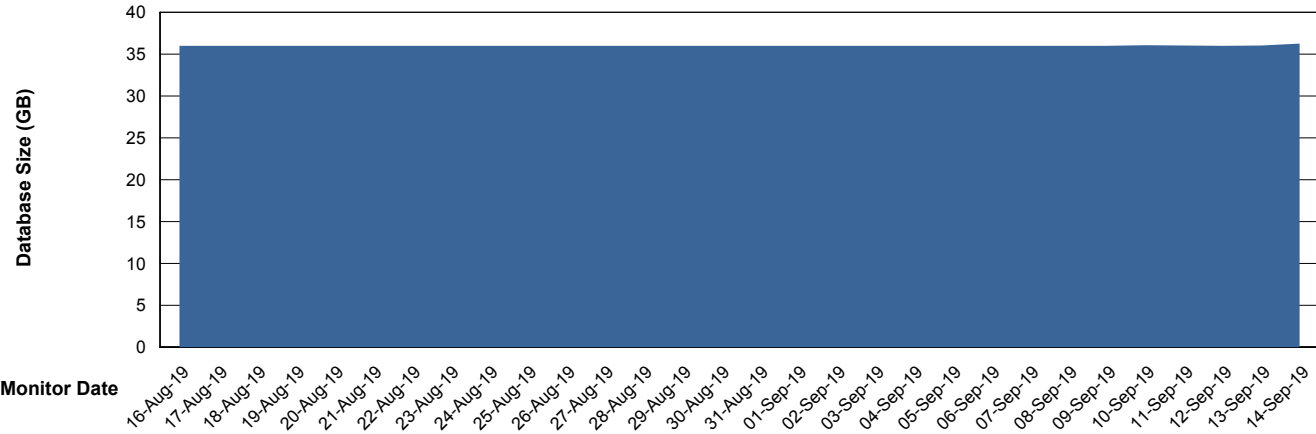

Weekly SLA Customer Report

Customer ECL Production
Database ID 77

Database Performance ECLDB_Production

Weekly SLA Customer Report

Customer ECL Production
Database ID 77

Database Performance ECLDB_Standby

Weekly SLA Customer Report

Customer ECL Production
 Database ID 77

DATABASE SIZE ECLDB_Production

Database growth over last month

Database Tablespace ECLDB_Production

Date	Tablespace Name	Filesize (Gb)	Usedsize (Gb)	Percentage free
14-Sep-19	ABSDATA	40	33	18
	INDX	8	1	88
13-Sep-19	ABSDATA	40	33	18
	INDX	8	1	88
12-Sep-19	ABSDATA	40	33	18
	INDX	8	1	88
11-Sep-19	ABSDATA	40	33	18
	INDX	8	1	88
10-Sep-19	ABSDATA	40	33	18
	INDX	8	1	88
09-Sep-19	ABSDATA	40	33	18
	INDX	8	1	88
08-Sep-19	ABSDATA	40	33	18
	INDX	8	1	88