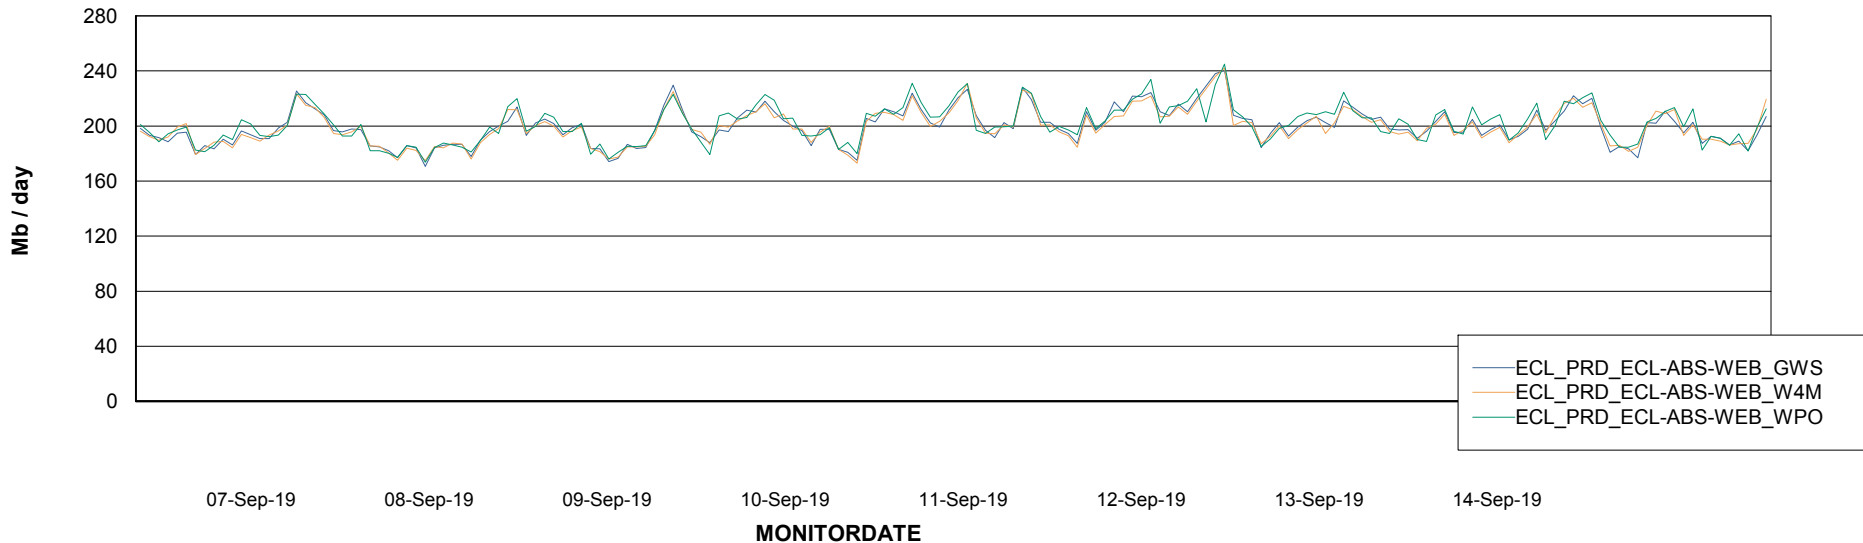

ABSSolute Web Component Services

Avg memory used per ABS Web component