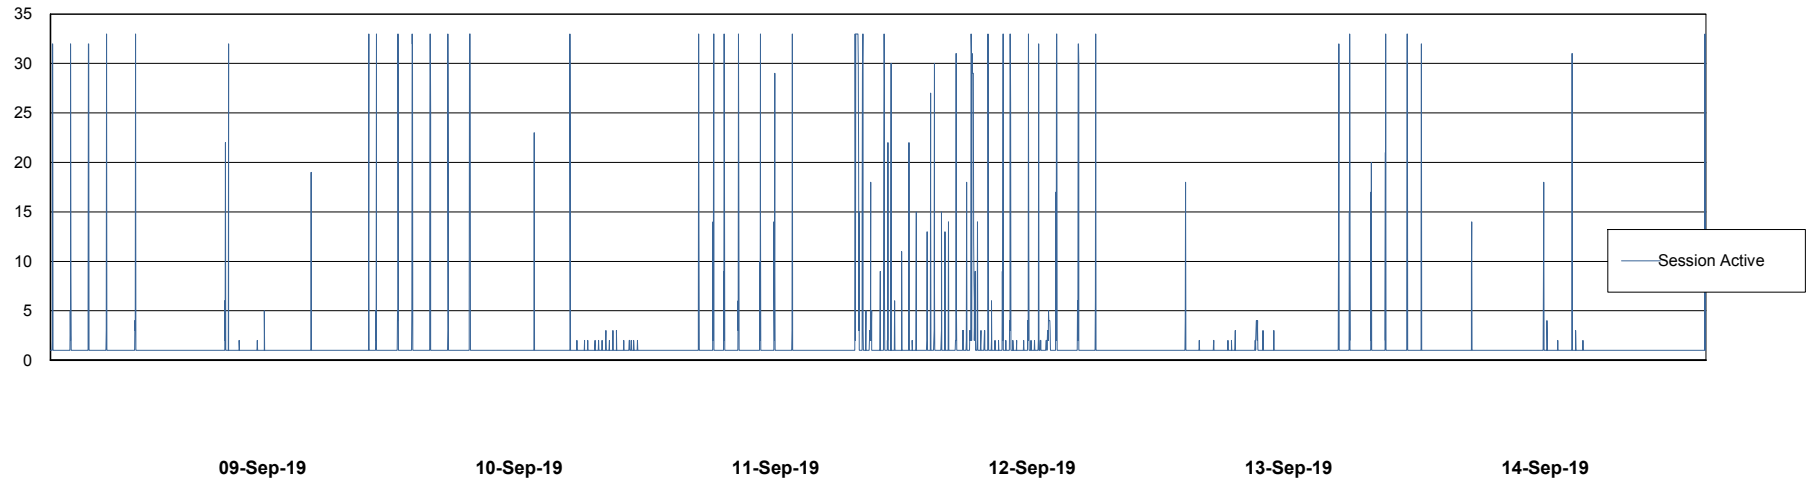

Weekly SLA Customer Report

Customer ECL Production
Database ID 77

Database Performance ECLDB_Production

Weekly SLA Customer Report

Customer ECL Production
Database ID 77

Database Performance ECLDB_Standby

Weekly SLA Customer Report