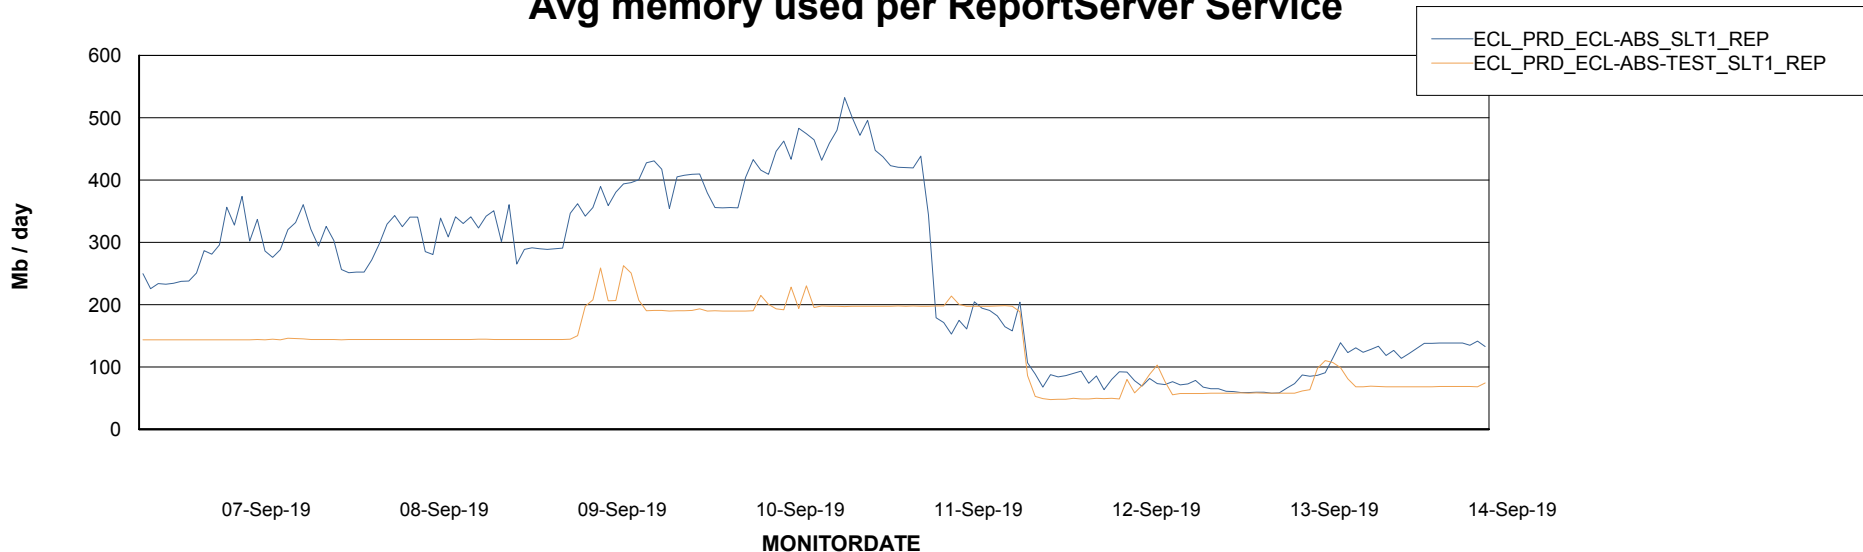

Avg memory used per ABS Server Service

Avg users per day per ABS server

Weekly SLA Customer Report

Customer ECL Production
Database ID 77

ABSSolute Application ReportServer Services

Avg memory used per ReportServer Service