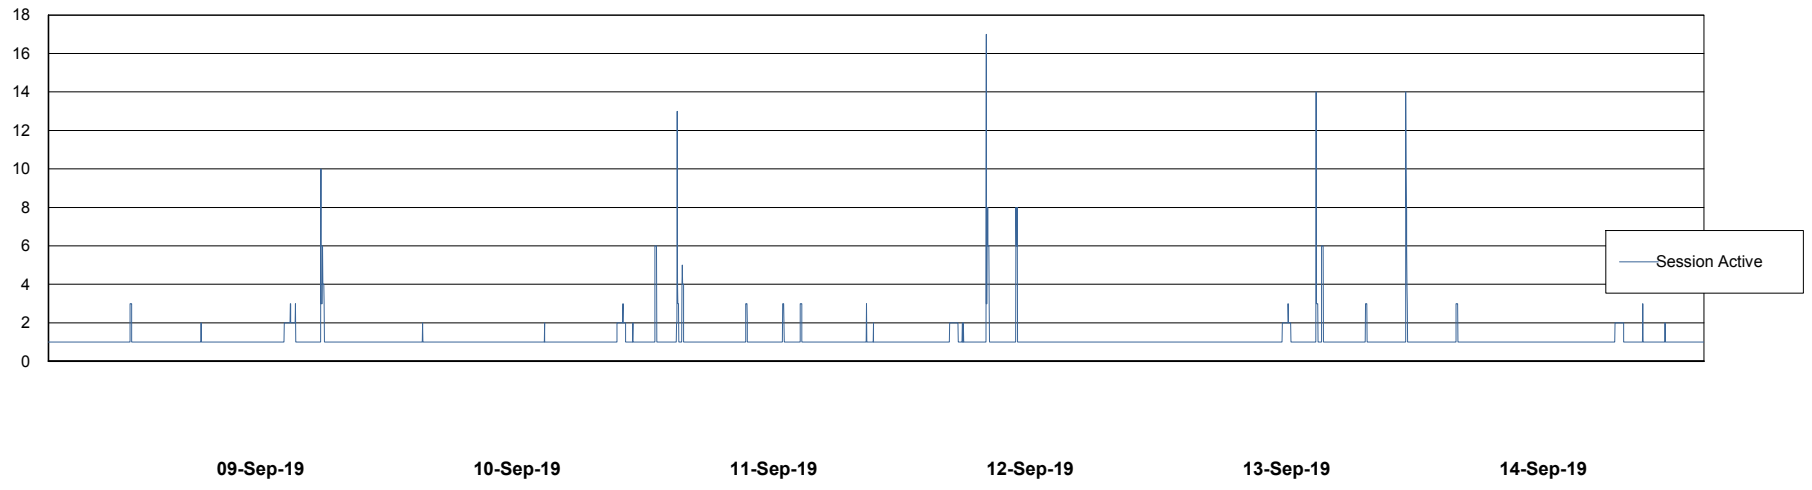

Database Performance DFDDDBBI_Production