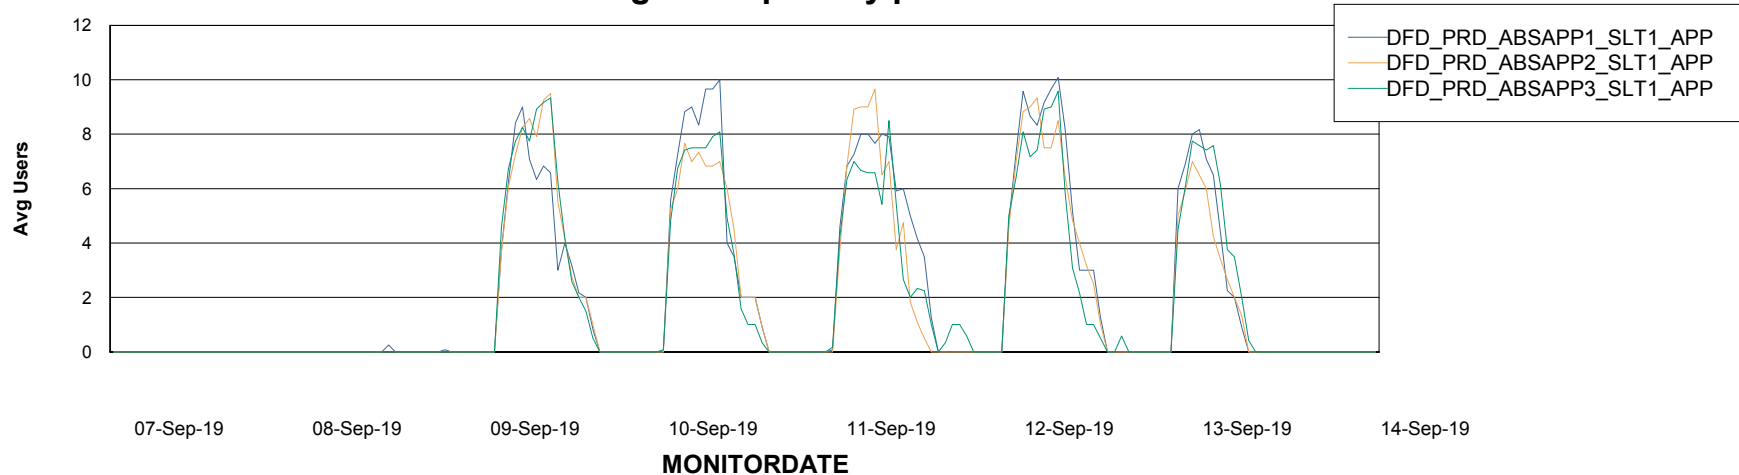

Avg users per day per ABS server