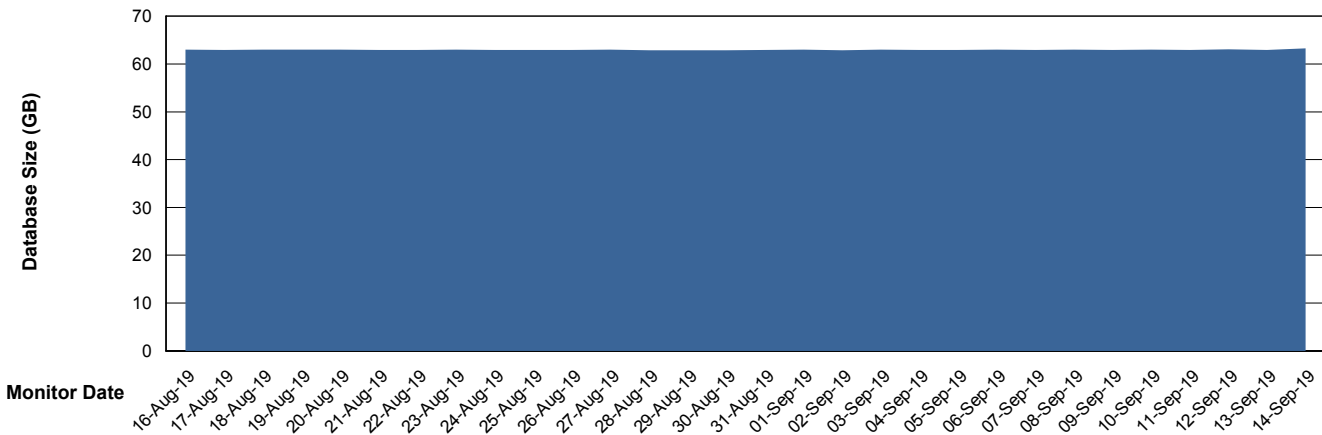

DATABASE SIZE DFDDDBI_Production

Database growth over last month