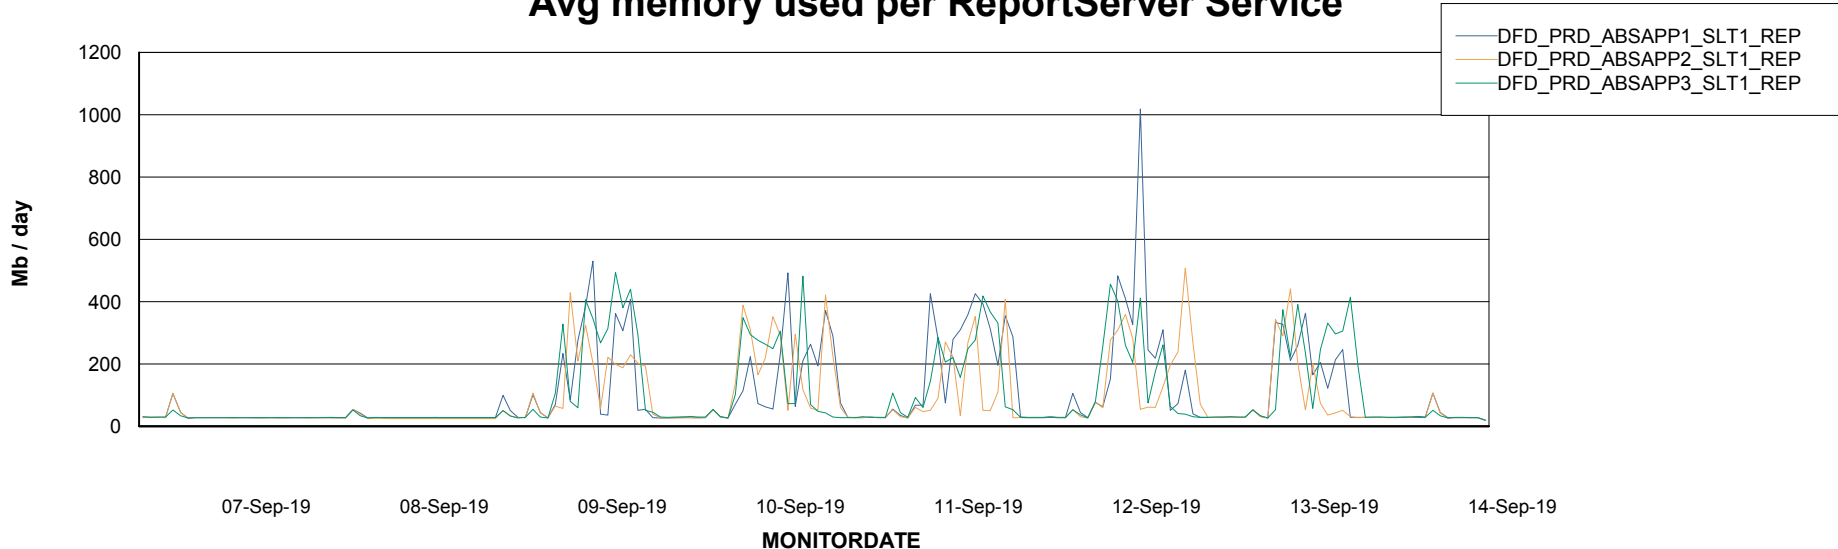

Avg users per day per ABS server

Weekly SLA Customer Report

Customer DFD Production
Database ID 39

ABSSolute Application ReportServer Services

Avg memory used per ReportServer Service

Disaster per ABS component