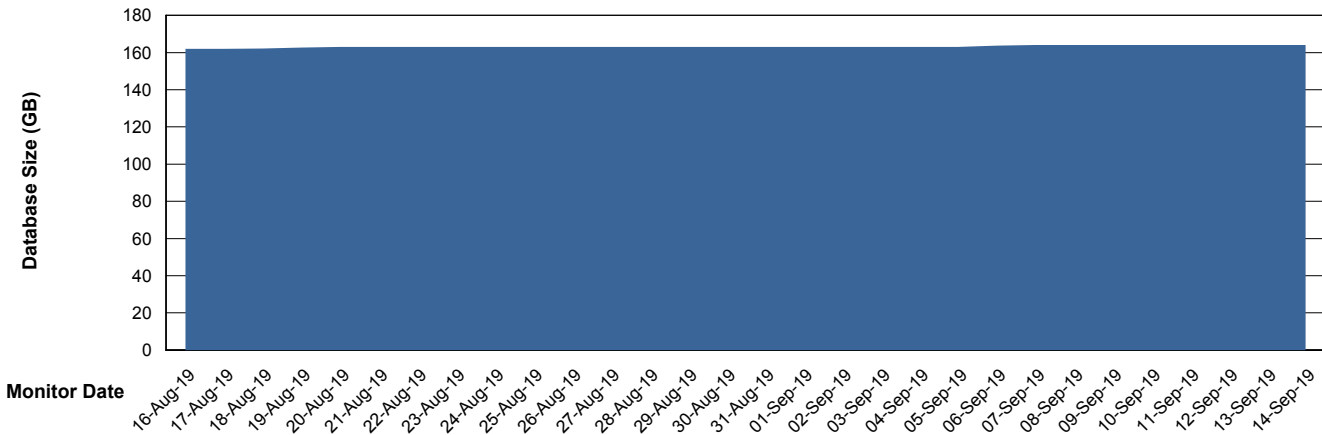

Weekly SLA Customer Report

Customer DFD Production
Database ID 39

Database Performance DFDDB_Production

Weekly SLA Customer Report

Customer DFD Production
Database ID 39

Database Performance DFDDB_Standby

Weekly SLA Customer Report

Customer DFD Production
Database ID 39

Database Performance DFDDDBBI_Production

Weekly SLA Customer Report

Customer DFD Production
Database ID 39

DATABASE SIZE DFDDDB_Production

Database growth over last month