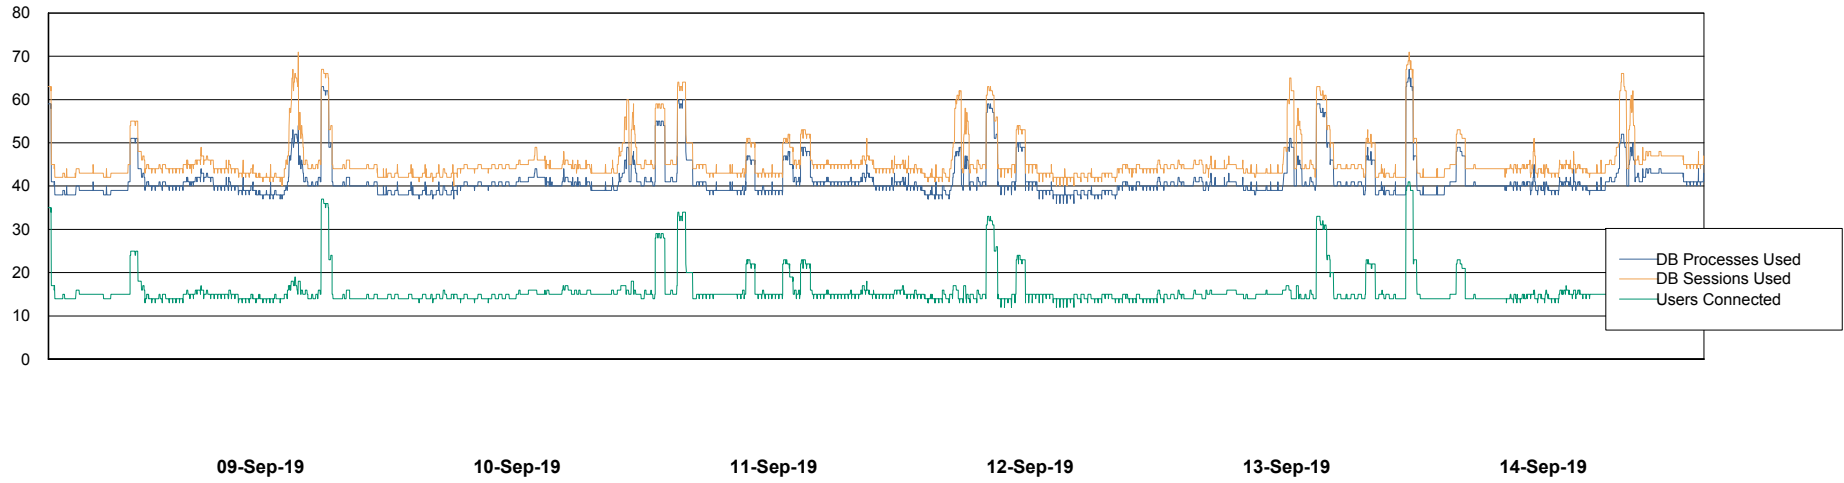

Database Performance DFDDDBBI_Production