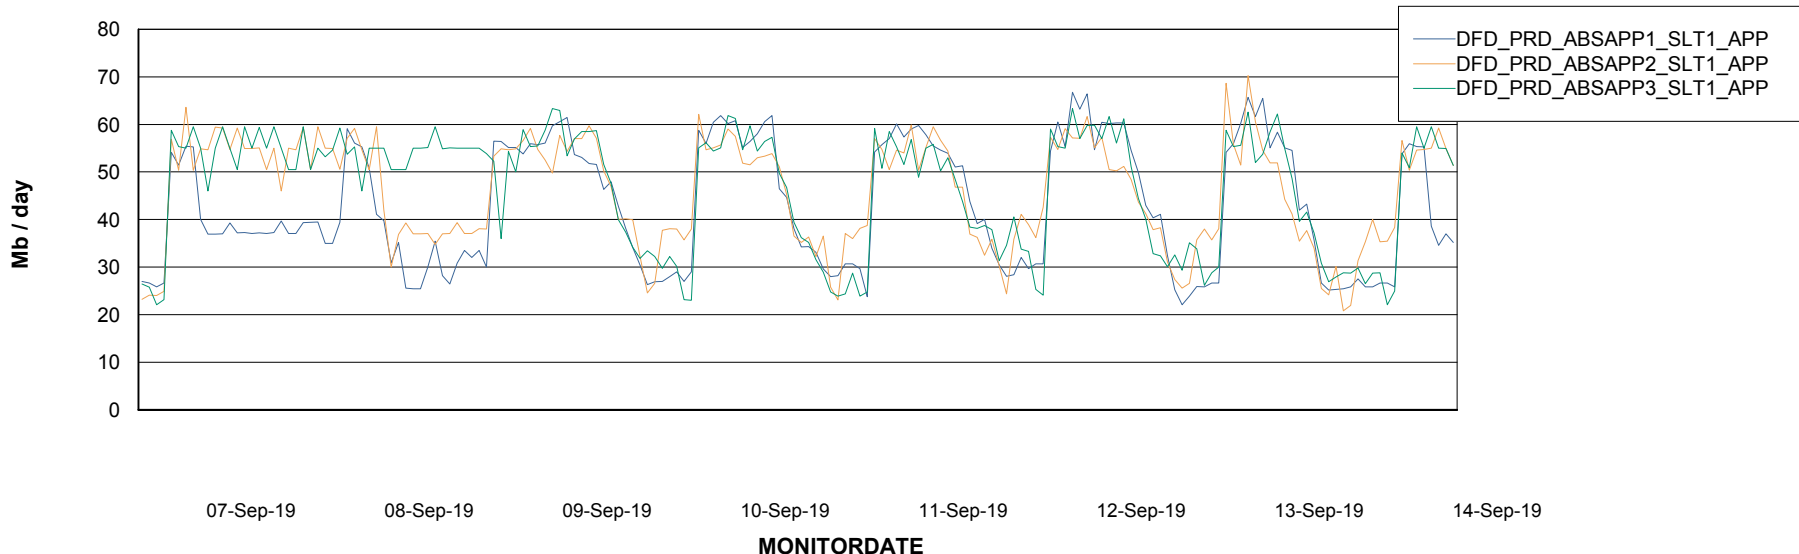

Standby Database Health DFD Production

Recovery lag for last 7 days

Weekly SLA Customer Report

Customer DFD Production
Database ID 39

ABSSolute Application Server Services

Avg memory used per ABS Server Service