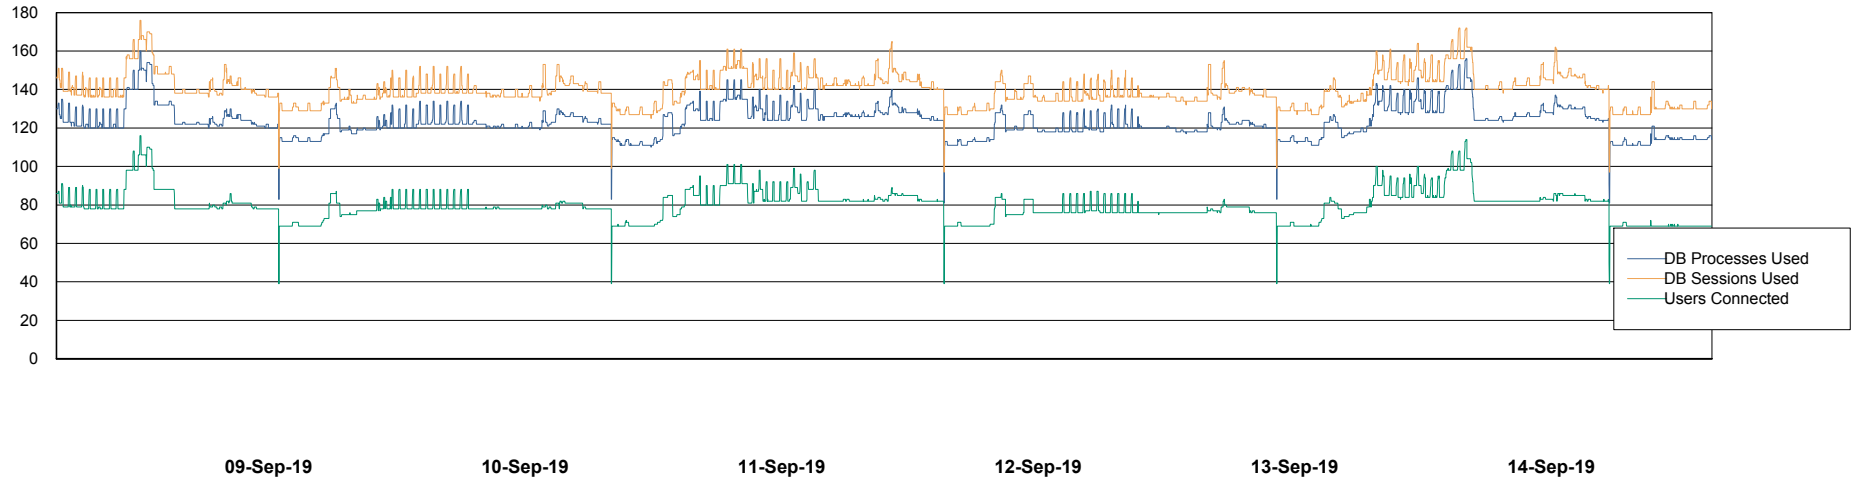

Database Performance DFDDB_Production