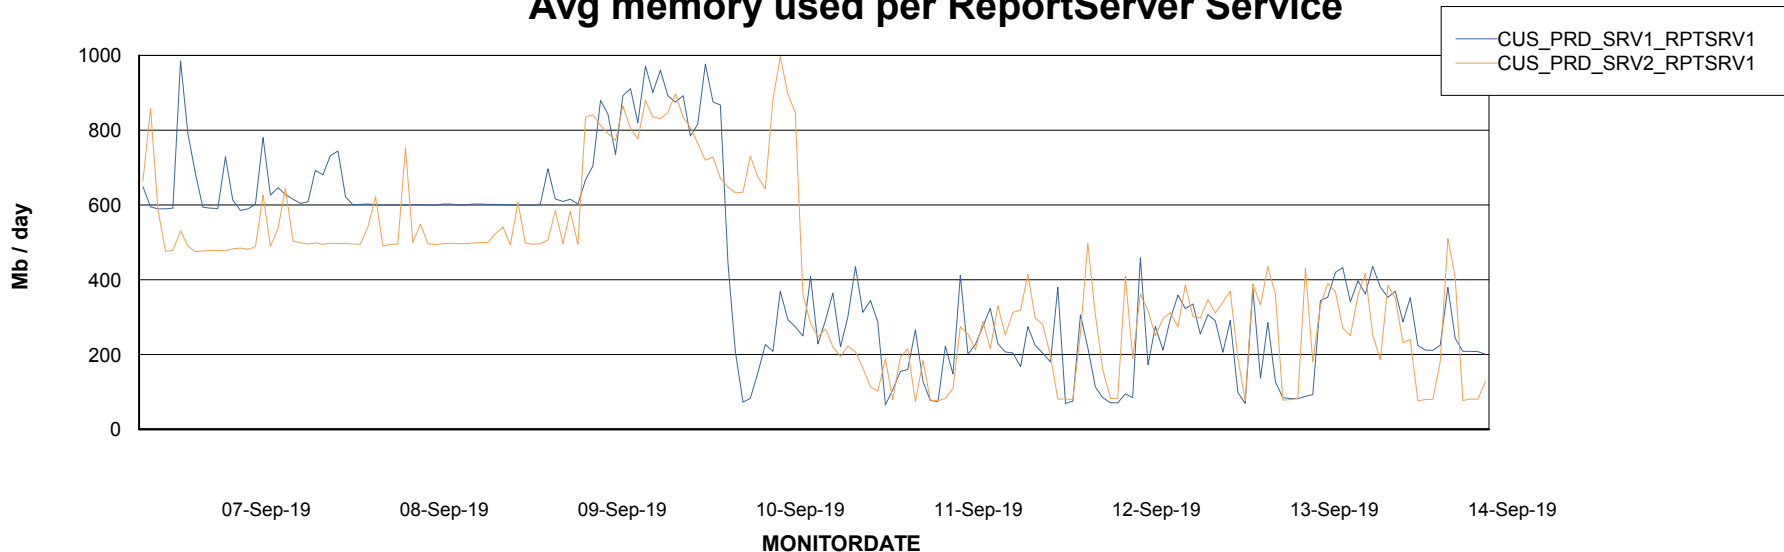

Avg memory used per ABS Server Service

Avg users per day per ABS server

Weekly SLA Customer Report

Customer CUS Production
Database ID 84

ABSolute Web Component Services

Avg memory used per ReportServer Service