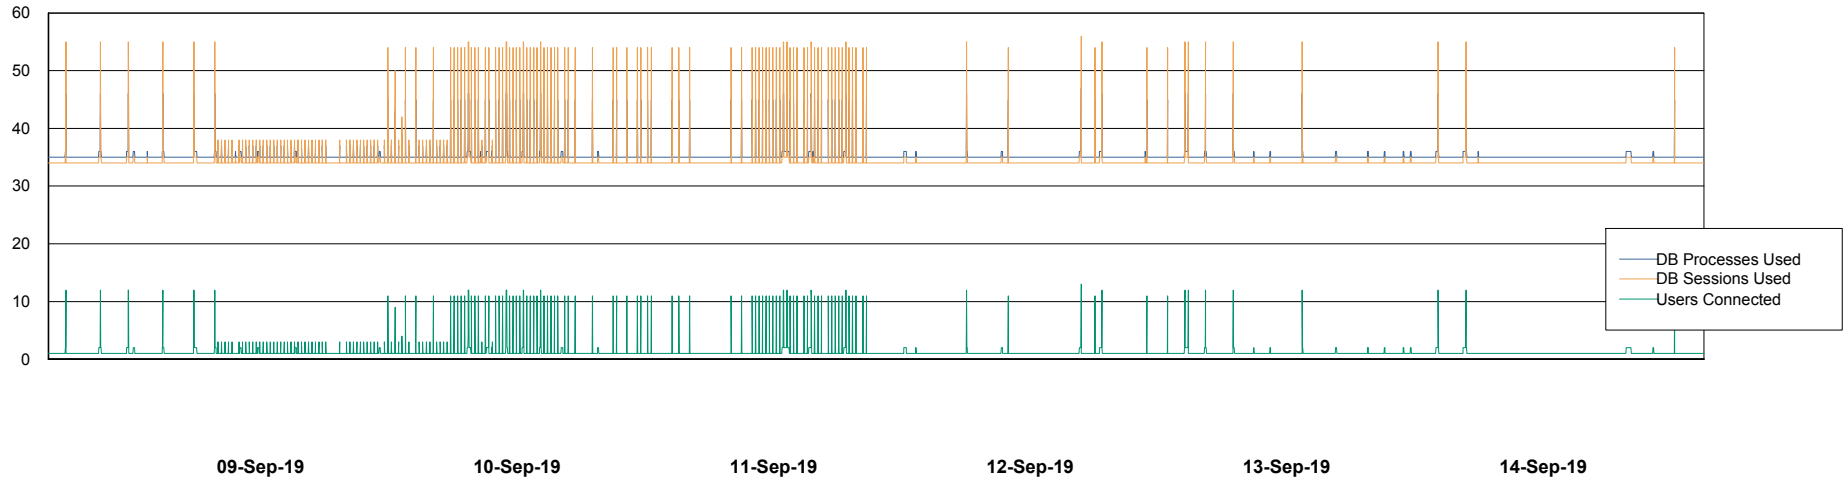

Weekly SLA Customer Report

Customer CUS Production
Database ID 84

Database Performance CUS_ProdDB_Primary

Weekly SLA Customer Report

Customer CUS Production
Database ID 84

Database Performance CUS_ProdDB_Standby