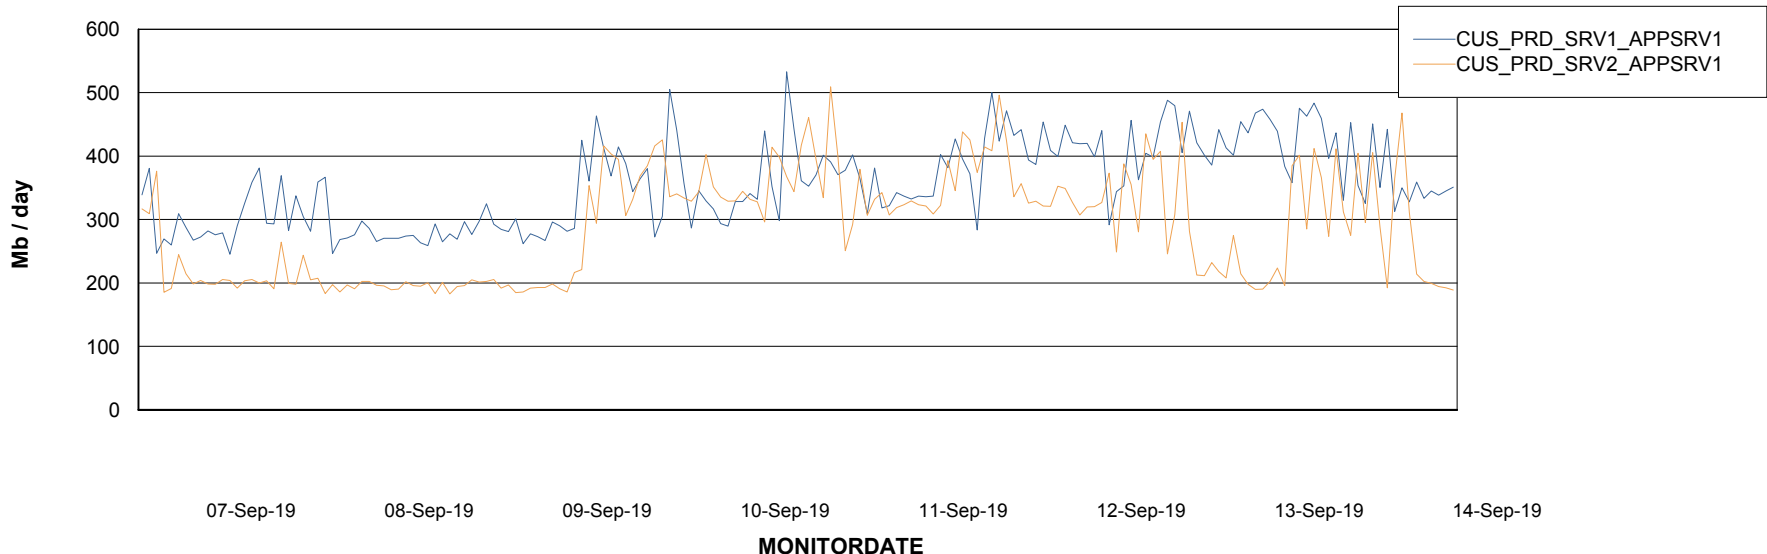

ABSolute Application Server Services

Avg memory used per ABS Server Service