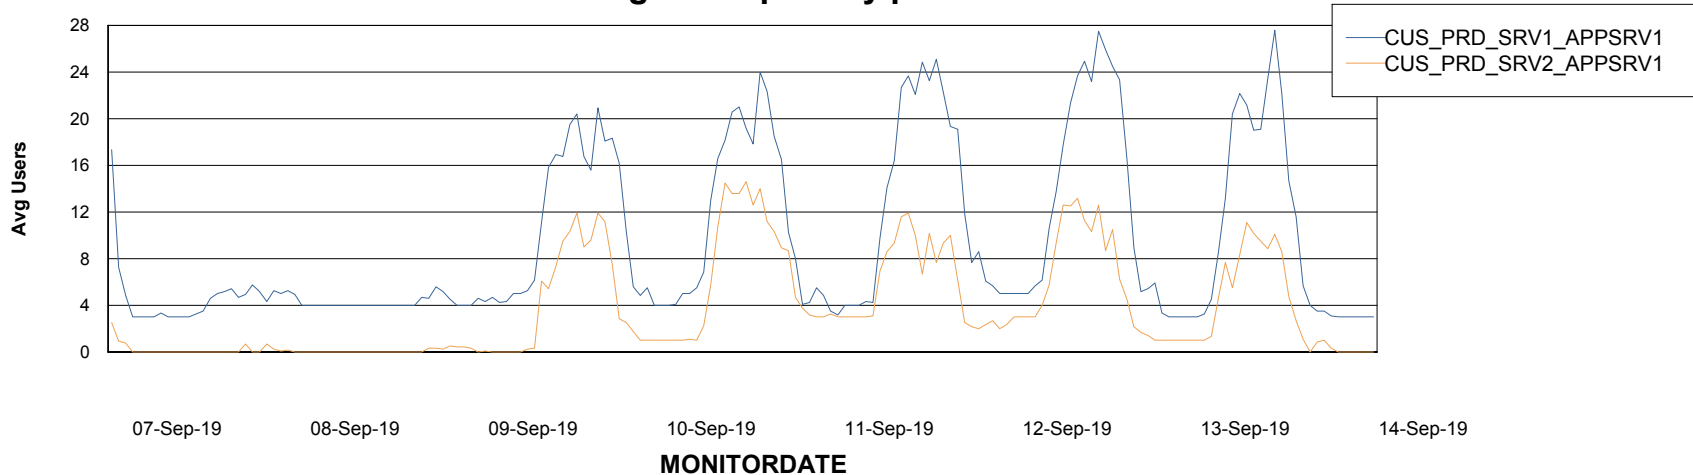

Avg users per day per ABS server