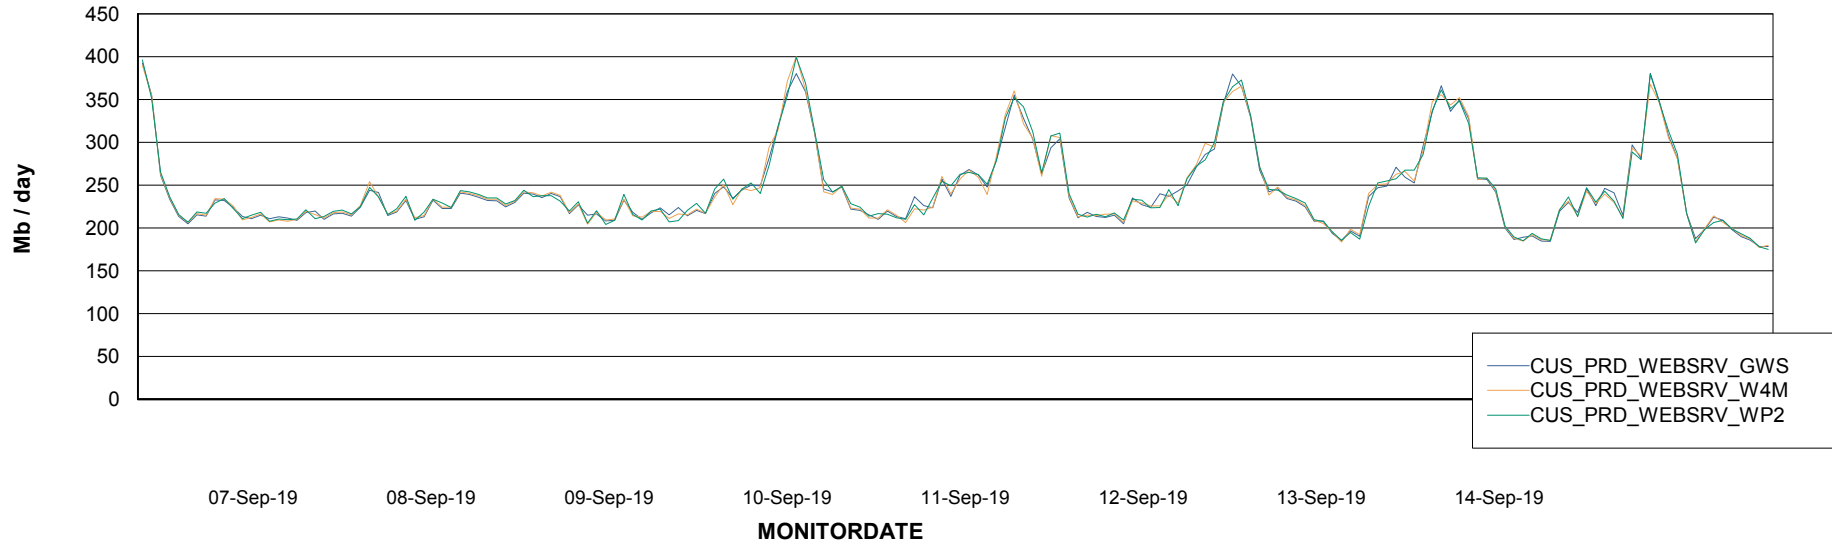

ABSSolute Web Component Services

Avg memory used per ABS Web component