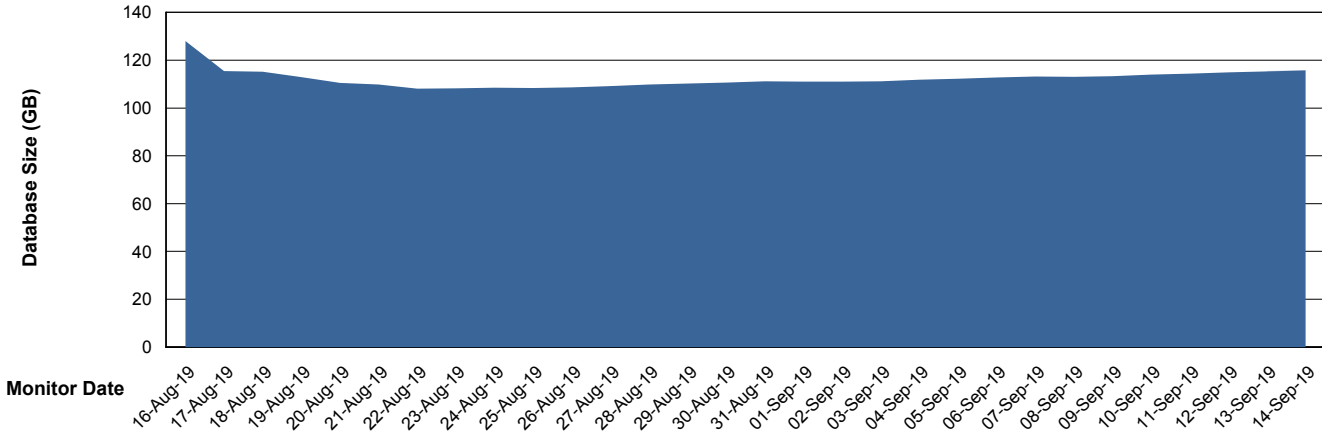

Weekly SLA Customer Report

Customer CUS Production
Database ID 84

Database Performance CUS_ProdDB_Primary

Weekly SLA Customer Report

Customer CUS Production
Database ID 84

Database Performance CUS_ProdDB_Standby

Weekly SLA Customer Report

Customer CUS Production
 Database ID 84

DATABASE SIZE CUS_ProdDB_Primary

Database growth over last month

Database Tablespace CUS_ProdDB_Primary

Date	Tablespace Name	Filesize (Gb)	Usedsize (Gb)	Percentage free
14-Sep-19	ABSDATA	129	52	60
	INDX	96	52	46
13-Sep-19	ABSDATA	129	52	60
	INDX	96	52	46
12-Sep-19	ABSDATA	129	52	60
	INDX	96	52	46
11-Sep-19	ABSDATA	129	52	60
	INDX	96	52	46
10-Sep-19	ABSDATA	129	52	60
	INDX	96	52	46
09-Sep-19	ABSDATA	129	52	60
	INDX	96	52	46
08-Sep-19	ABSDATA	129	52	60
	INDX	96	52	46