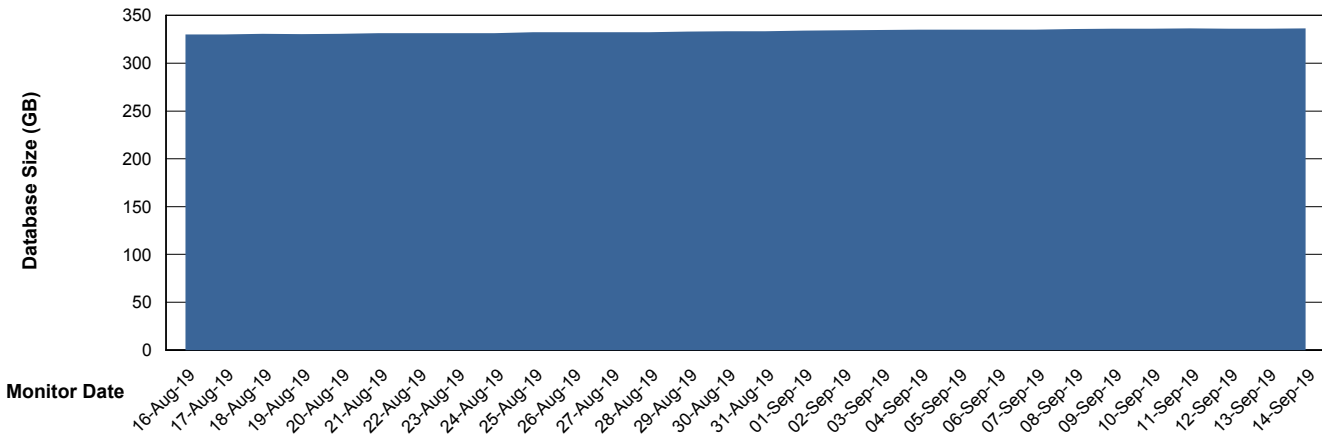

DATABASE SIZE CSCDB_Primary

Database growth over last month

Database Tablespace CSCDB_Primary

Date	Tablespace Name	Filesize (Gb)	Usedsize (Gb)	Percentage free
14-Sep-19	ABSDATA	139	115	17
	INDX	262	218	17
13-Sep-19	ABSDATA	139	115	17
	INDX	262	218	17
12-Sep-19	ABSDATA	139	115	17
	INDX	262	218	17
11-Sep-19	ABSDATA	139	115	17
	INDX	262	218	17
10-Sep-19	ABSDATA	139	115	17
	INDX	262	218	17
09-Sep-19	ABSDATA	139	115	17
	INDX	262	218	17
08-Sep-19	ABSDATA	139	115	17
	INDX	262	218	17