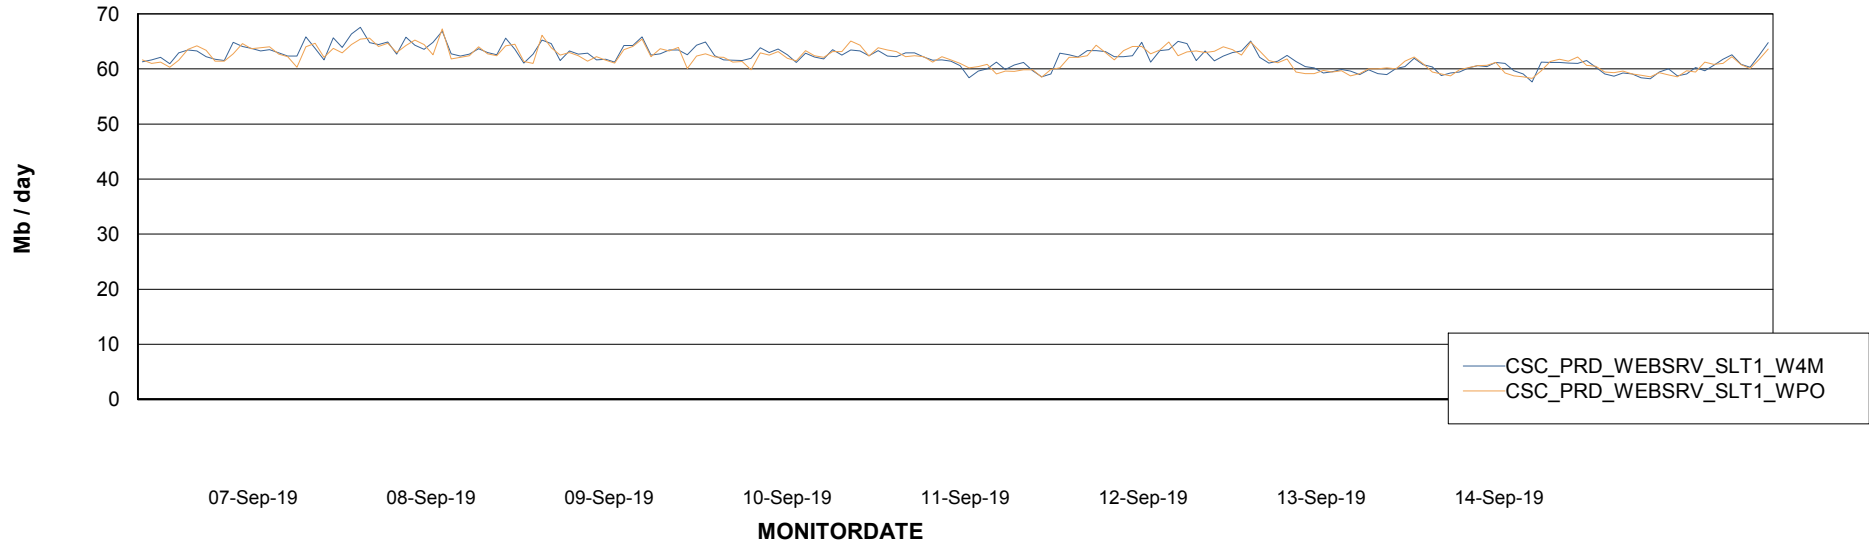

ABSolute Web Component Services

Avg memory used per ABS Web component