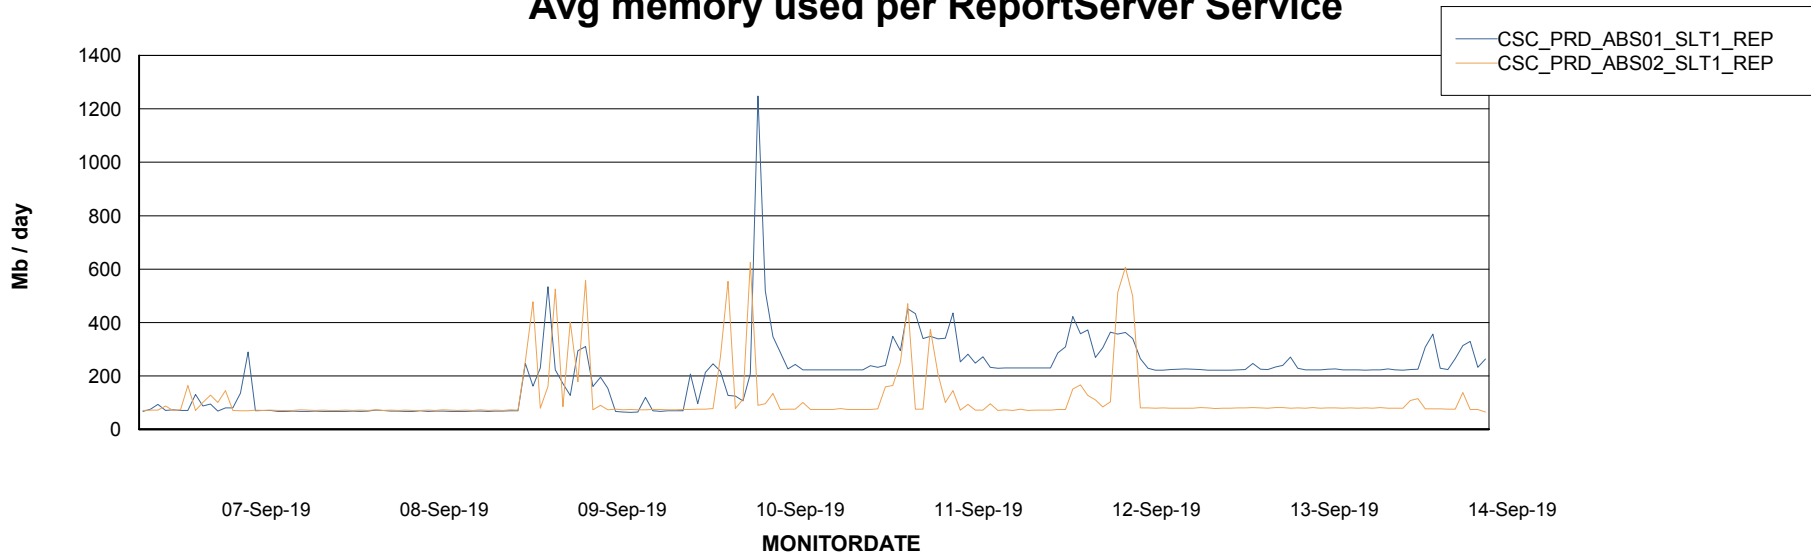

ABSSolute Application ReportServer Services

Avg memory used per ReportServer Service