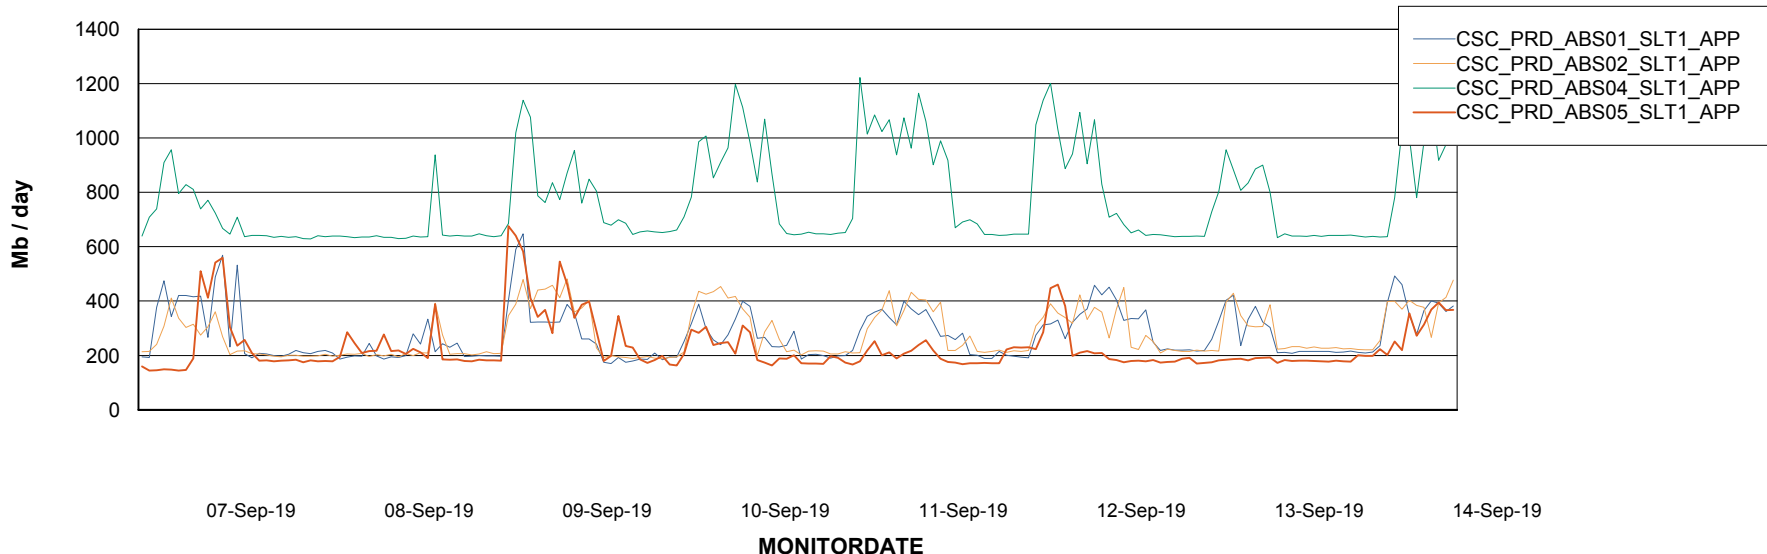

ABSSolute Application Server Services

Avg memory used per ABS Server Service