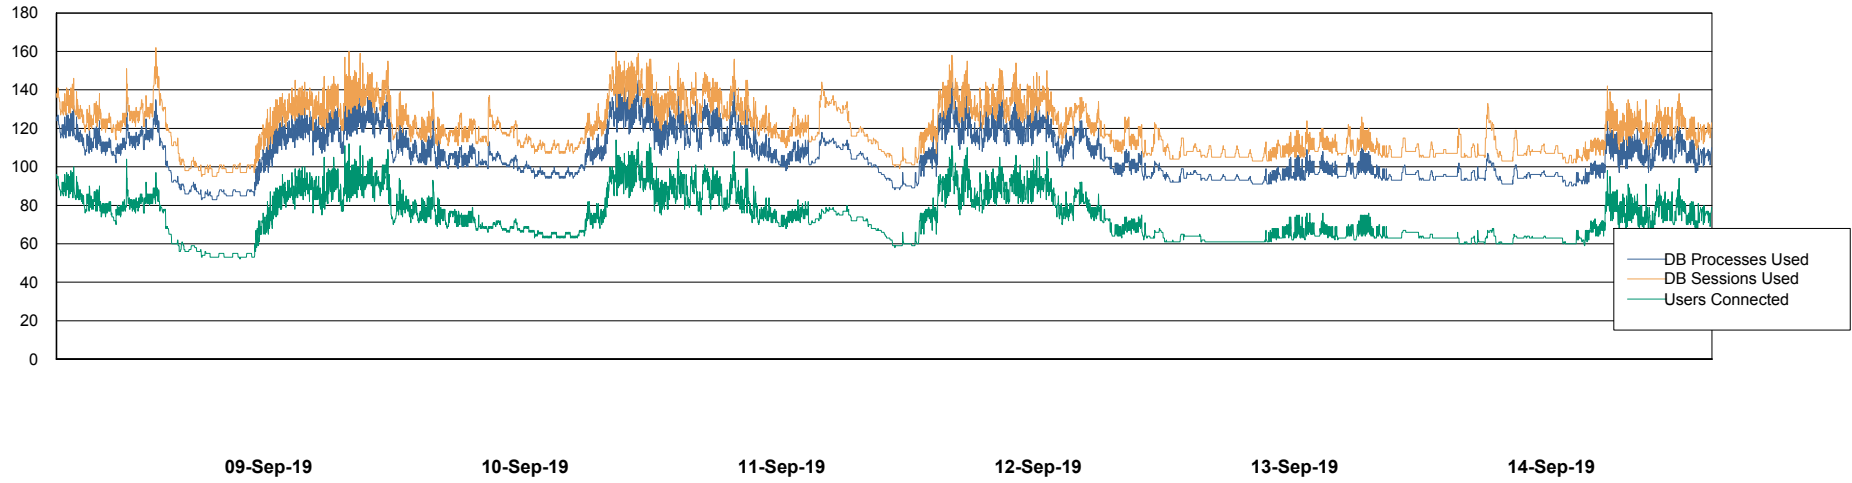

Database Performance CSCDB_Primary