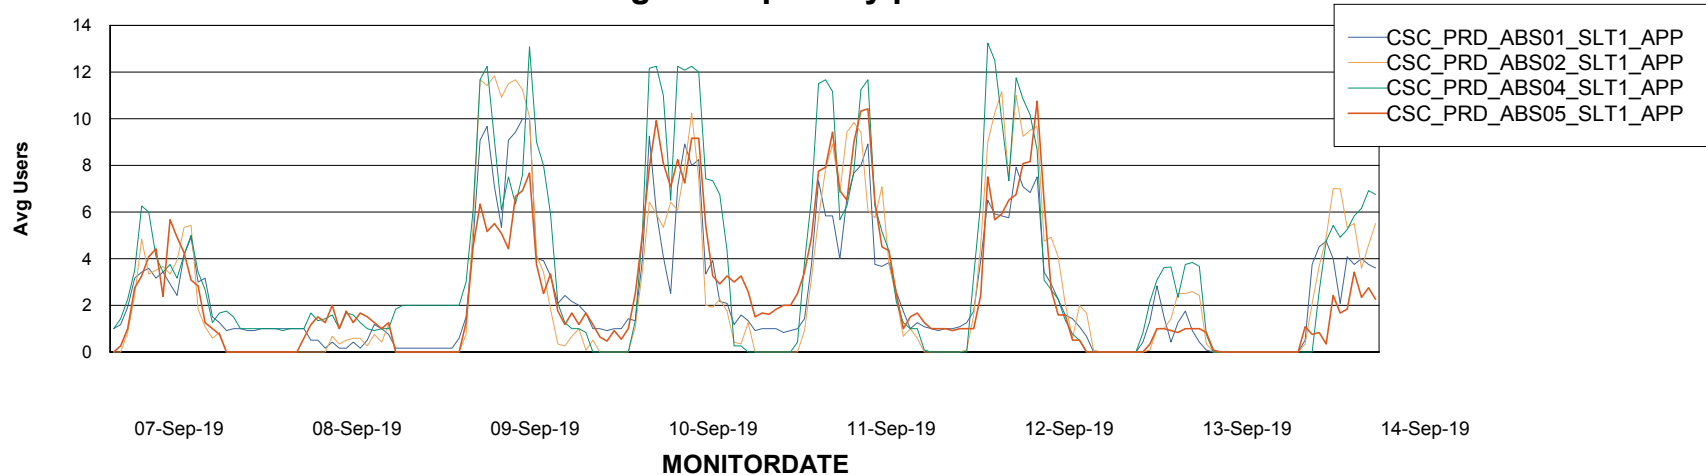

Avg users per day per ABS server