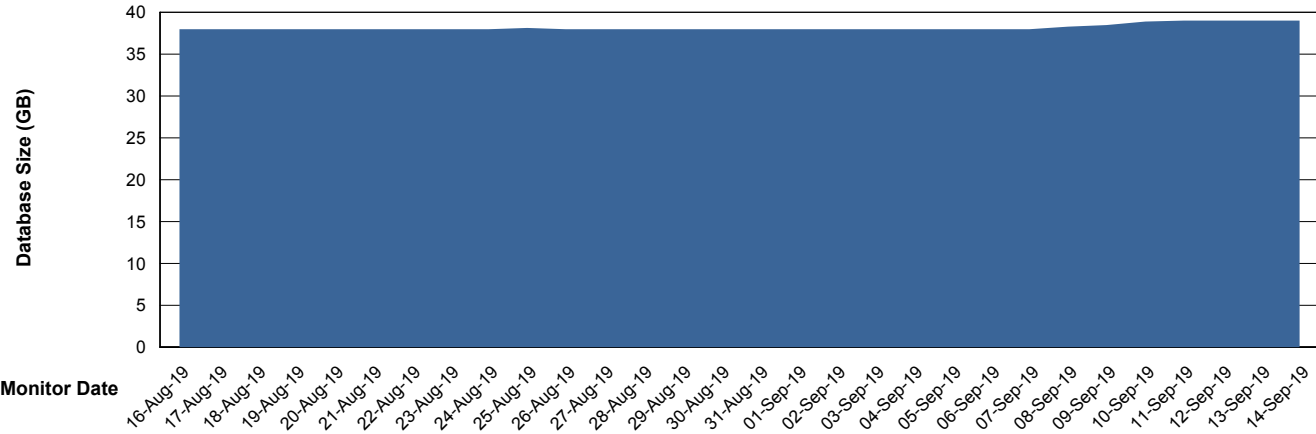

Weekly SLA Customer Report

Customer CIW Production
Database ID 45

Database Performance CIWDB_Production

Weekly SLA Customer Report

Customer CIW Production
Database ID 45

Database Performance CIWDB_Standby

Weekly SLA Customer Report

Customer CIW Production
 Database ID 45

DATABASE SIZE CIWDB_Production

Database growth over last month

Database Tablespace CIWDB_Production

| Date | Tablespace Name | Filesize (Gb) | Usedsize (Gb) | Percentage free |
|-----------|-----------------|---------------|---------------|-----------------|
| 14-Sep-19 | ABSDATA | 40 | 34 | 15 |
| | INDX | 5 | 4 | 20 |
| 13-Sep-19 | ABSDATA | 40 | 34 | 15 |
| | INDX | 5 | 4 | 20 |
| 12-Sep-19 | ABSDATA | 40 | 34 | 15 |
| | INDX | 5 | 4 | 20 |
| 11-Sep-19 | ABSDATA | 40 | 34 | 15 |
| | INDX | 5 | 4 | 20 |
| 10-Sep-19 | ABSDATA | 40 | 34 | 15 |
| | INDX | 5 | 4 | 20 |
| 09-Sep-19 | ABSDATA | 40 | 34 | 15 |
| | INDX | 5 | 4 | 20 |
| 08-Sep-19 | ABSDATA | 40 | 34 | 15 |
| | INDX | 5 | 4 | 20 |