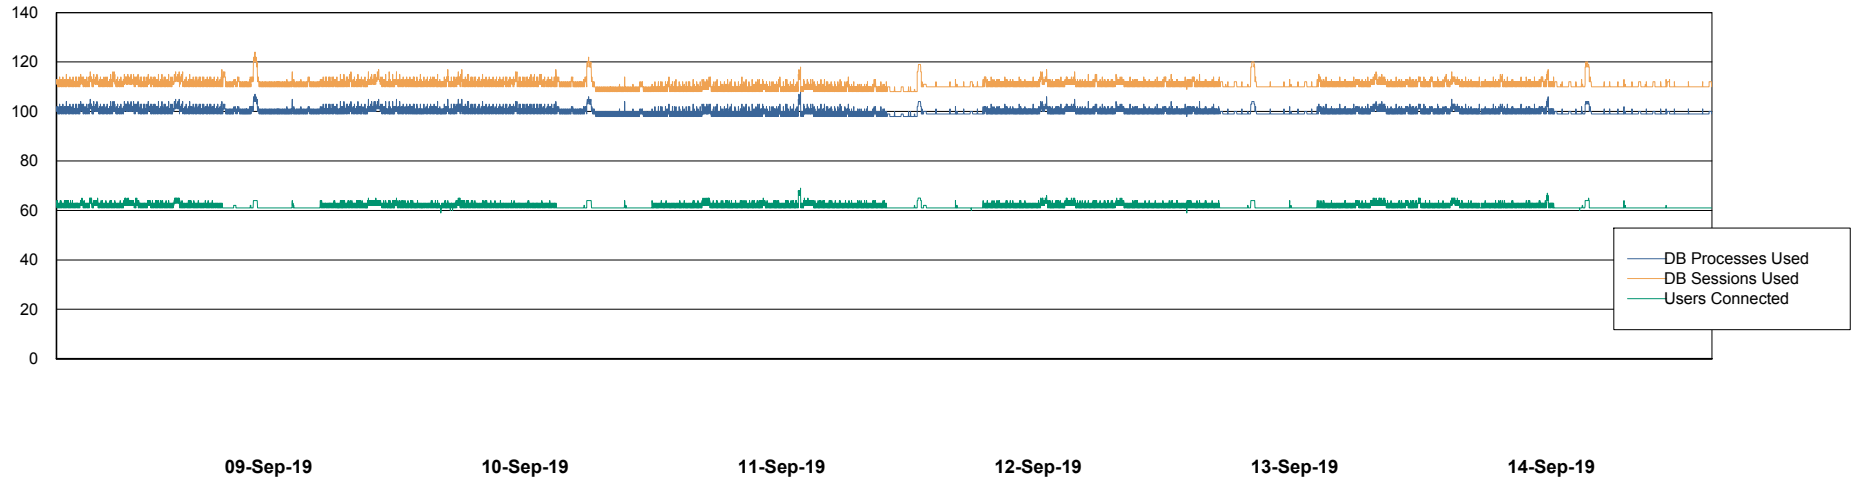

Database Performance CIWDB_Production