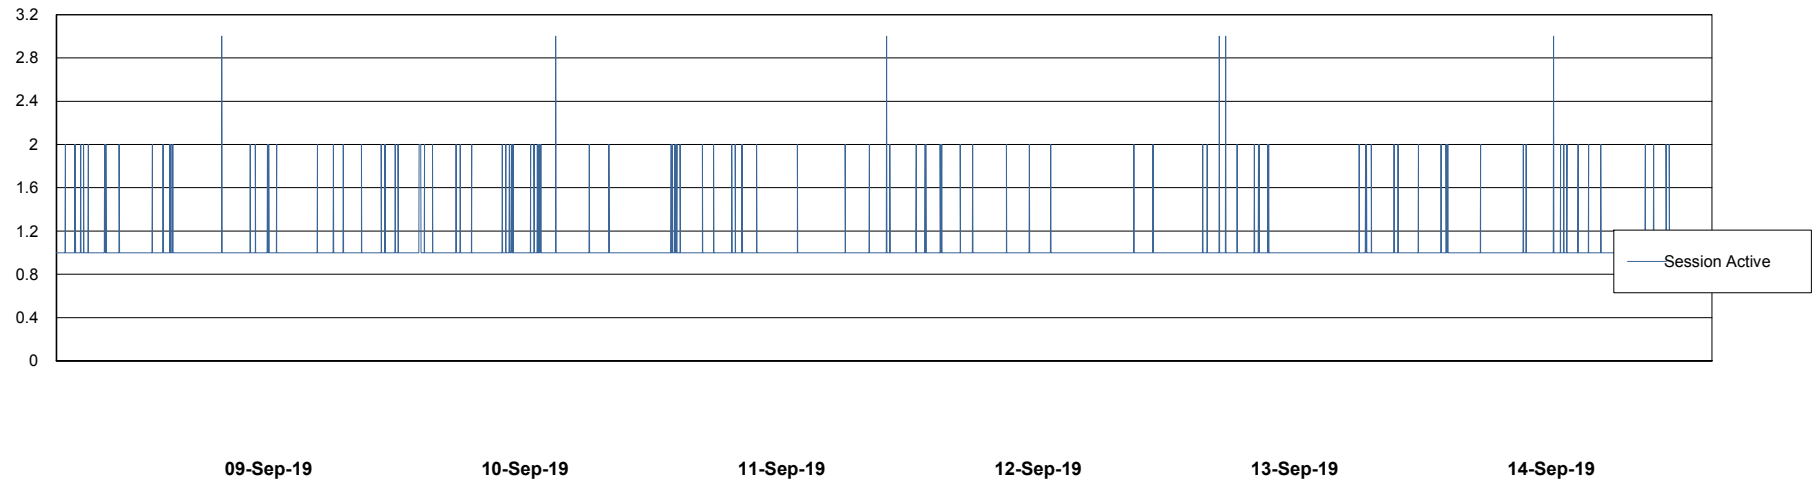

Database Performance CIWDB_Production