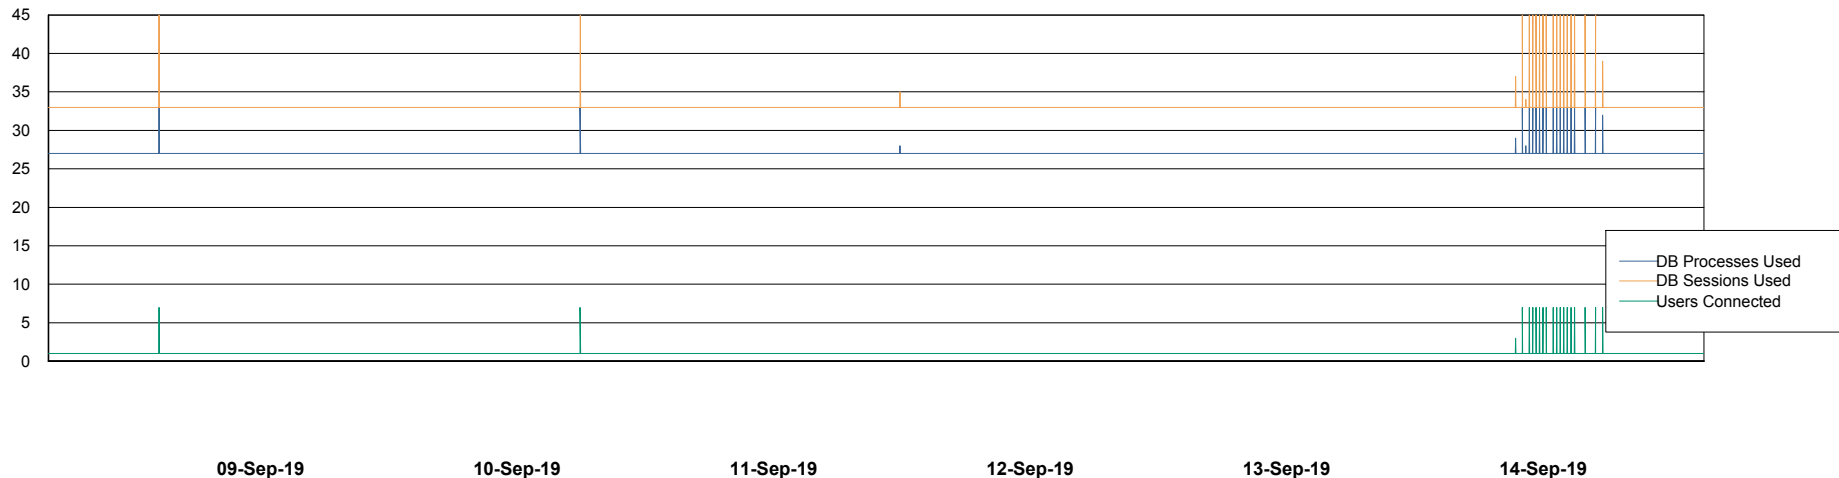

Weekly SLA Customer Report

Customer CIW Production
Database ID 45

Database Performance CIWDB_Production

Weekly SLA Customer Report

Customer CIW Production
Database ID 45

Database Performance CIWDB_Standby

Weekly SLA Customer Report