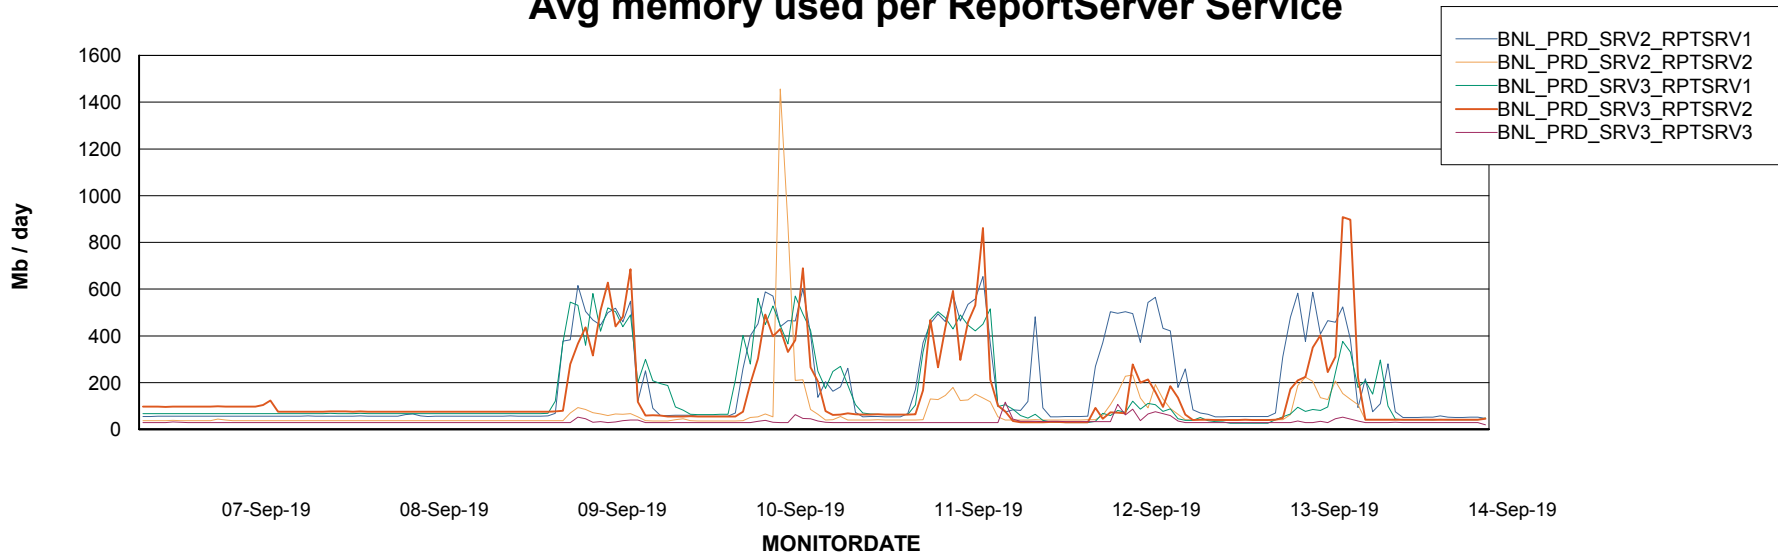

Avg users per day per ABS server

Weekly SLA Customer Report

Customer BNL_Production
Database ID 83

ABSSolute Web Component Services

Avg memory used per ReportServer Service

Disaster per ABS component