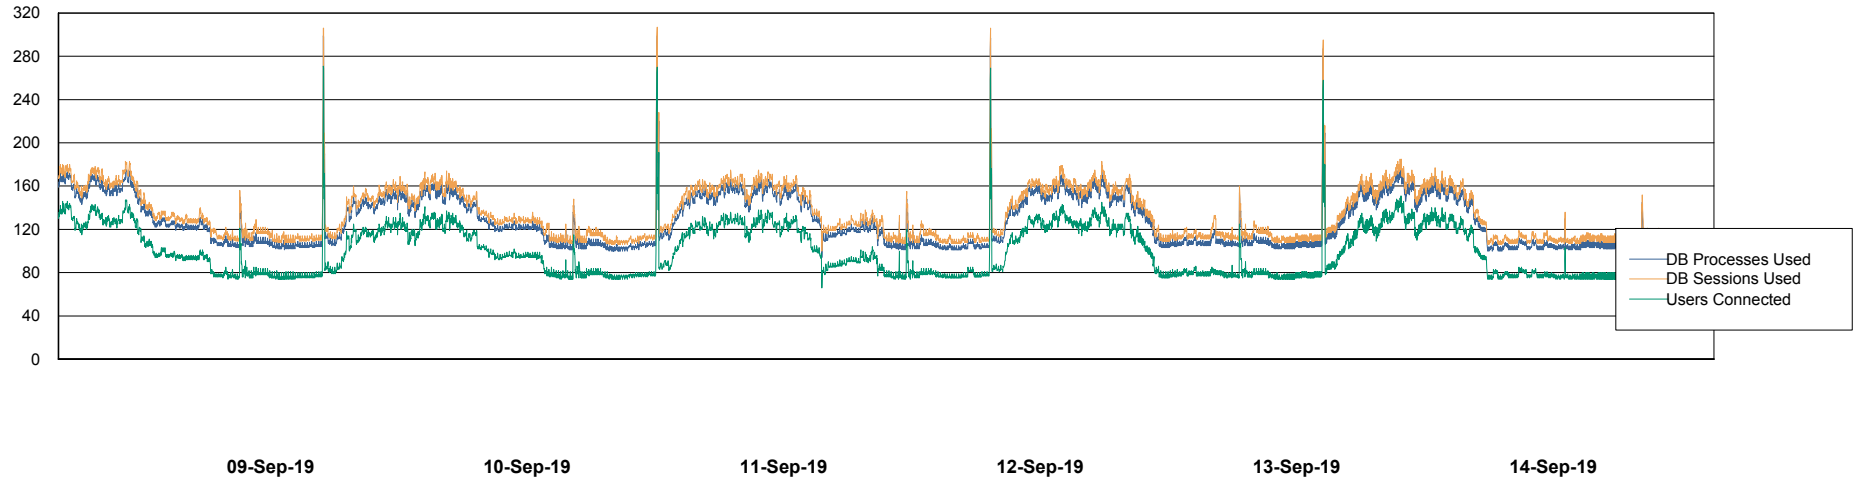

Weekly SLA Customer Report

Customer BNL_Production
Database ID 83

Database Performance BNLDB_FUT_FutureLive

Weekly SLA Customer Report

Customer BNL_Production
Database ID 83

Database Performance BNLDB_FUT_Standby

Weekly SLA Customer Report

Customer BNL_Production
Database ID 83

Database Performance BNLDB_Production

Weekly SLA Customer Report

Customer BNL_Production
Database ID 83

DATABASE SIZE BNLDB_FUT_FutureLive

Database growth over last month