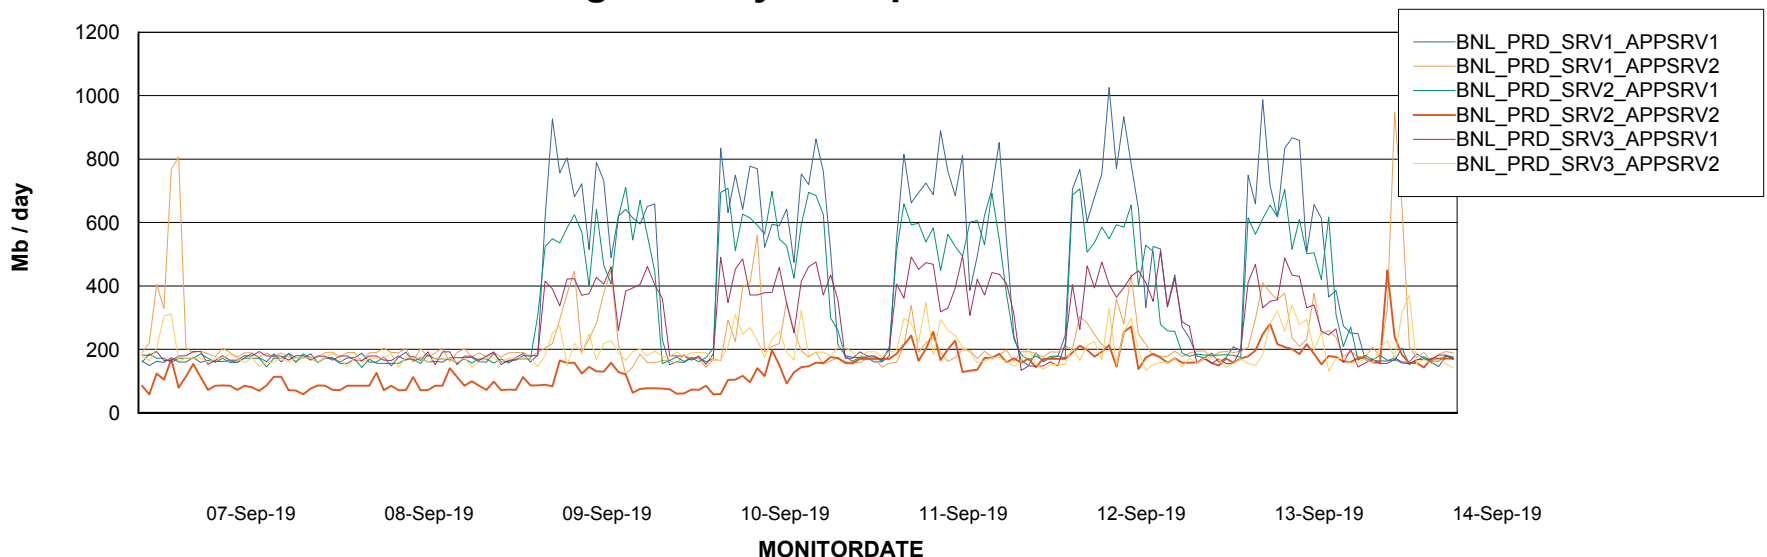

Weekly SLA Customer Report

Customer BNL_Production
 Database ID 83

Database Tablespace BNLDB_Production

Date	Tablespace Name	Filesize (Gb)	Usedsize (Gb)	Percentage free
14-Sep-19	ABSDATA	106	77	27
	INDX	320	271	15
13-Sep-19	ABSDATA	106	77	27
	INDX	320	271	15
12-Sep-19	ABSDATA	106	77	27
	INDX	320	271	15
11-Sep-19	ABSDATA	106	77	27
	INDX	320	271	15
10-Sep-19	ABSDATA	106	77	27
	INDX	320	271	15
09-Sep-19	ABSDATA	106	77	27
	INDX	320	271	15
08-Sep-19	ABSDATA	106	77	27
	INDX	320	271	15

Standby Database Health BNL_Production

Recovery lag for last 7 days

Weekly SLA Customer Report

Customer BNL_Production
Database ID 83

ABSSolute Application Server Services

Avg memory used per ABS Server Service