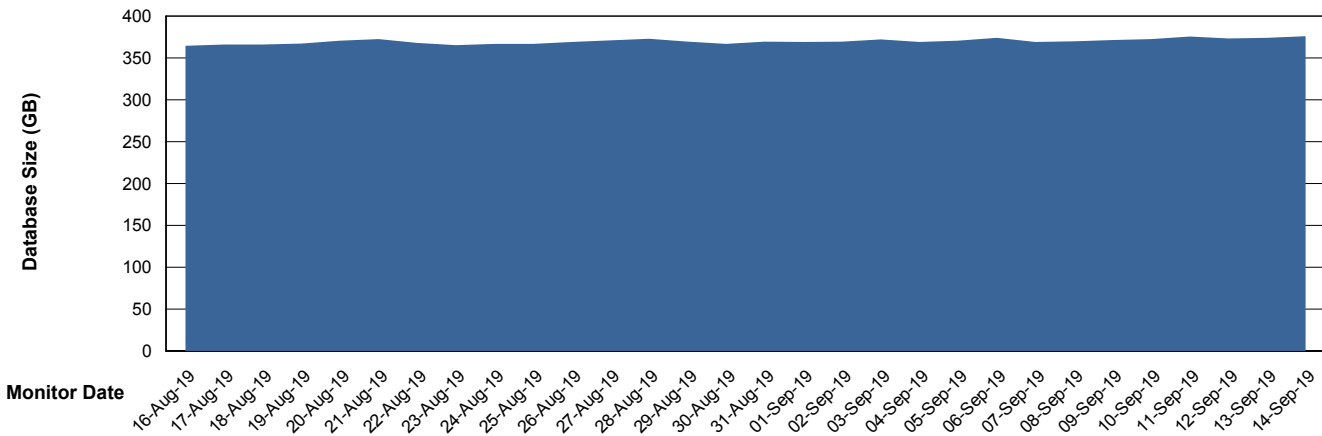

Weekly SLA Customer Report

Customer BNL_Production
Database ID 83

Database Performance BNLDB_FUT_FutureLive

Weekly SLA Customer Report

Customer BNL_Production
Database ID 83

Database Performance BNLDB_FUT_Standby

Weekly SLA Customer Report

Customer BNL_Production
Database ID 83

Database Performance BNLDB_Production

Weekly SLA Customer Report

Customer BNL_Production
Database ID 83

DATABASE SIZE BNLDB_FUT_FutureLive

Database growth over last month

DATABASE SIZE BNLDB_Production

Database growth over last month

Weekly SLA Customer Report

Customer BNL_Production
Database ID 83

Database Tablespace BNLDB_FUT_FutureLive

Date	Tablespace Name	Filesize (Gb)	Usedsize (Gb)	Percentage free
14-Sep-19	ABSDATA	90	70	22
	INDX	162	130	20
13-Sep-19	ABSDATA	90	70	22
	INDX	162	130	20
12-Sep-19	ABSDATA	90	70	22
	INDX	162	130	20
11-Sep-19	ABSDATA	90	70	22
	INDX	162	130	20
10-Sep-19	ABSDATA	90	70	22
	INDX	162	130	20
09-Sep-19	ABSDATA	90	70	22
	INDX	162	130	20
08-Sep-19	ABSDATA	90	70	22
	INDX	162	130	20