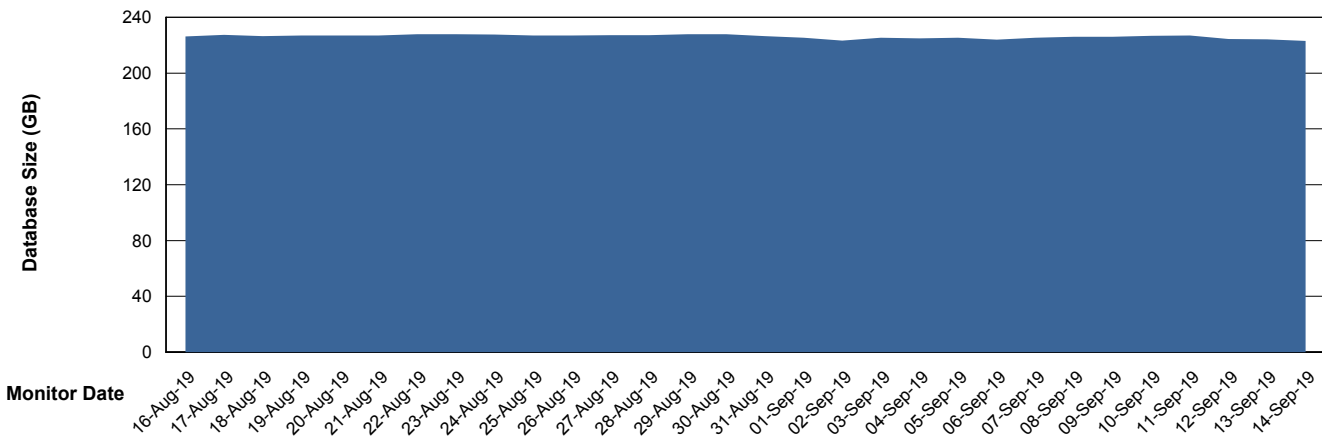

Weekly SLA Customer Report

Customer BNL_Production
Database ID 83

Database Performance BNLDB_FUT_FutureLive

Weekly SLA Customer Report

Customer BNL_Production
Database ID 83

Database Performance BNLDB_FUT_Standby

Weekly SLA Customer Report

Customer BNL_Production
Database ID 83

Database Performance BNLDB_Production

Weekly SLA Customer Report

Customer BNL_Production
Database ID 83

DATABASE SIZE BNLDB_FUT_FutureLive

Database growth over last month

DATABASE SIZE BNLDB_Production

Database growth over last month

Weekly SLA Customer Report

Customer BNL_Production
Database ID 83

Database Tablespace BNLDB_FUT_FutureLive

Date	Tablespace Name	Filesize (Gb)	Usedsize (Gb)	Percentage free
14-Sep-19	ABSDATA	90	70	22
	INDX	162	130	20
13-Sep-19	ABSDATA	90	70	22
	INDX	162	130	20
12-Sep-19	ABSDATA	90	70	22
	INDX	162	130	20
11-Sep-19	ABSDATA	90	70	22
	INDX	162	130	20
10-Sep-19	ABSDATA	90	70	22
	INDX	162	130	20
09-Sep-19	ABSDATA	90	70	22
	INDX	162	130	20
08-Sep-19	ABSDATA	90	70	22
	INDX	162	130	20