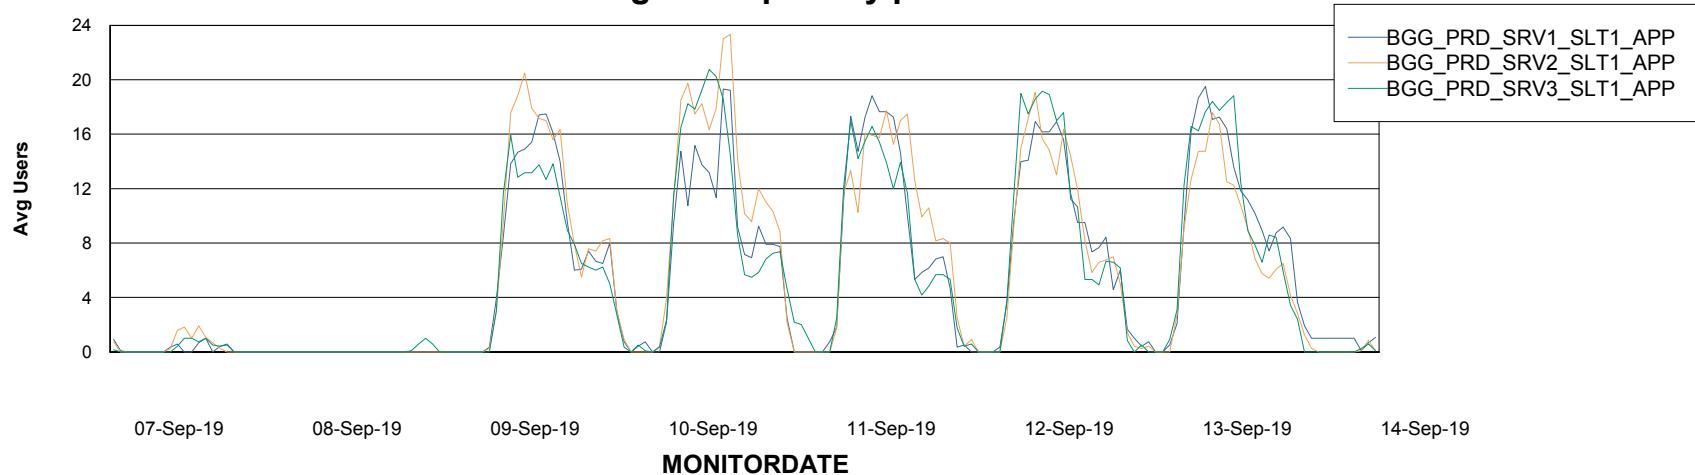

Avg users per day per ABS server