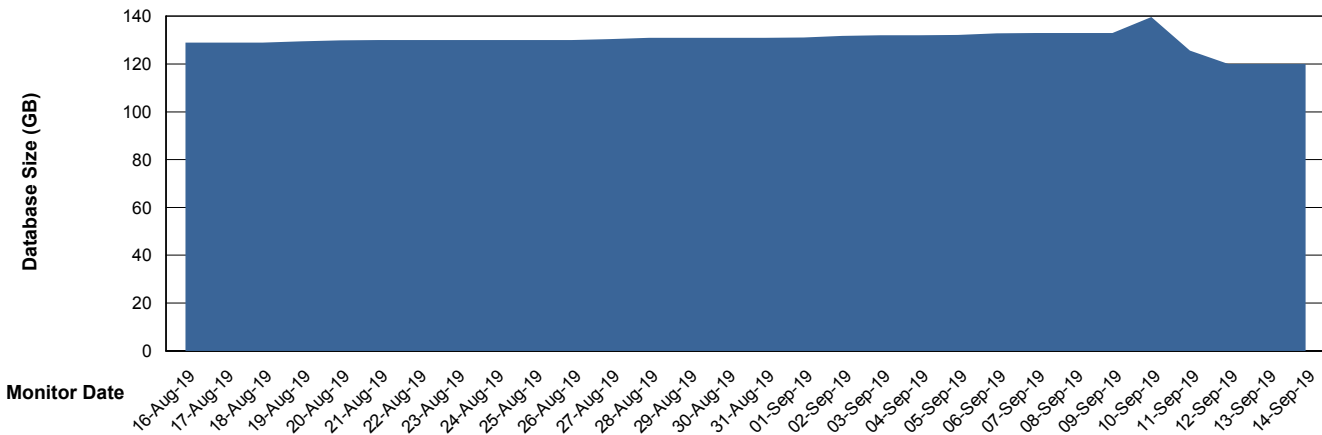

Customer BGG_Production
Database ID 58

Database Performance BGGDB_Standby

Weekly SLA Customer Report

Customer BGG_Production
Database ID 58

DATABASE SIZE BGGDB_BI

Database growth over last month

DATABASE SIZE BGGDB_Production

Database growth over last month

Weekly SLA Customer Report

Customer BGG_Production
Database ID 58

Database Tablespace		BGGDB_BI		
Date	Tablespace Name	Filesize (Gb)	Usedsize (Gb)	Percentage free
14-Sep-19	ABSDATA	28	22	21
	INDX	28	23	18
13-Sep-19	ABSDATA	28	22	21
	INDX	28	23	18
12-Sep-19	ABSDATA	28	22	21
	INDX	28	23	18
11-Sep-19	ABSDATA	28	22	21
	INDX	28	23	18
10-Sep-19	ABSDATA	28	22	21
	INDX	28	23	18
09-Sep-19	ABSDATA	28	22	21
	INDX	28	23	18
08-Sep-19	ABSDATA	28	22	21
	INDX	28	23	18