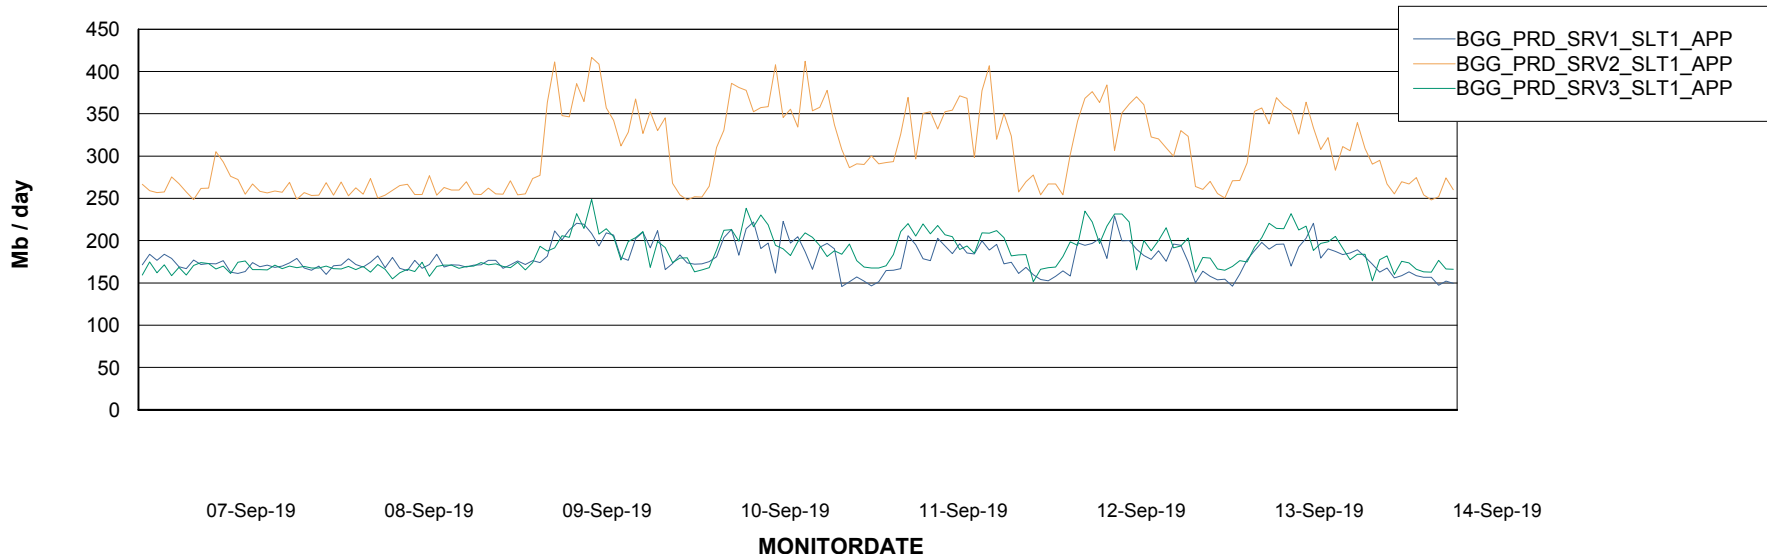

ABSSolute Application Server Services

Avg memory used per ABS Server Service