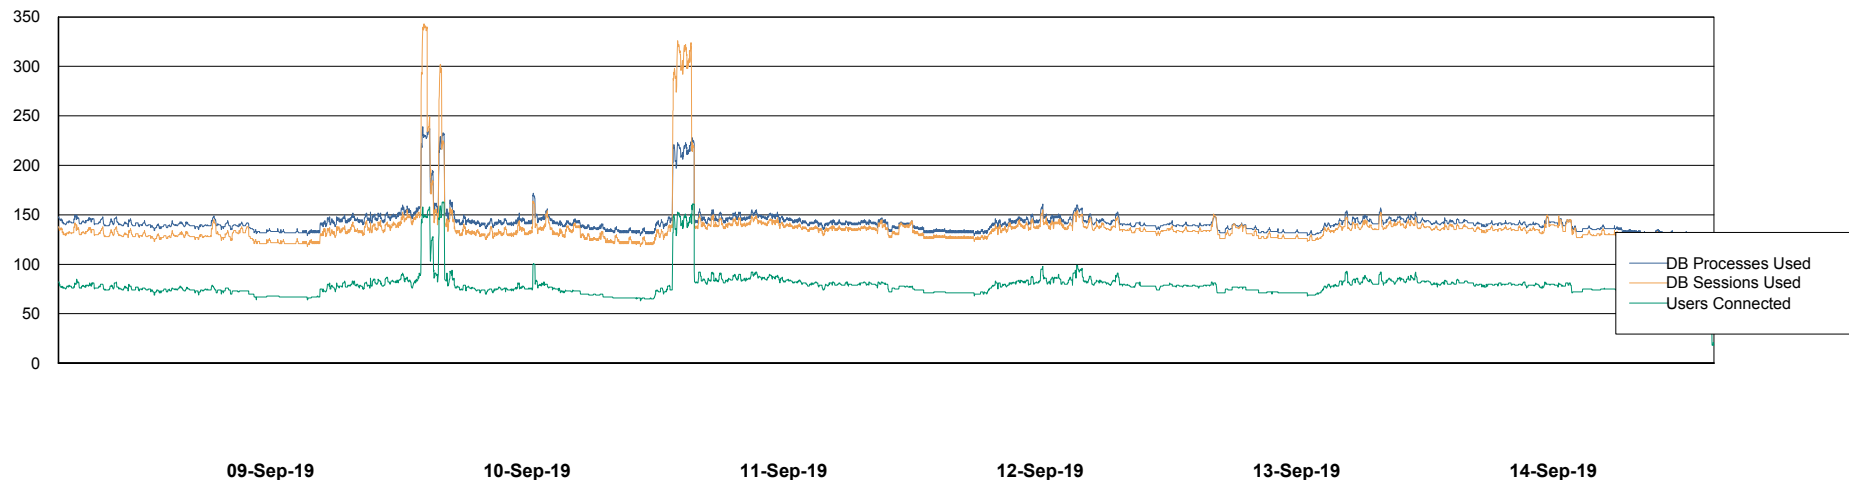

Weekly SLA Customer Report

Customer BGG_Production
Database ID 58

Database Performance BGGDB_BI

Weekly SLA Customer Report

Customer BGG_Production
Database ID 58

Database Performance BGGDB_Production

Weekly SLA Customer Report