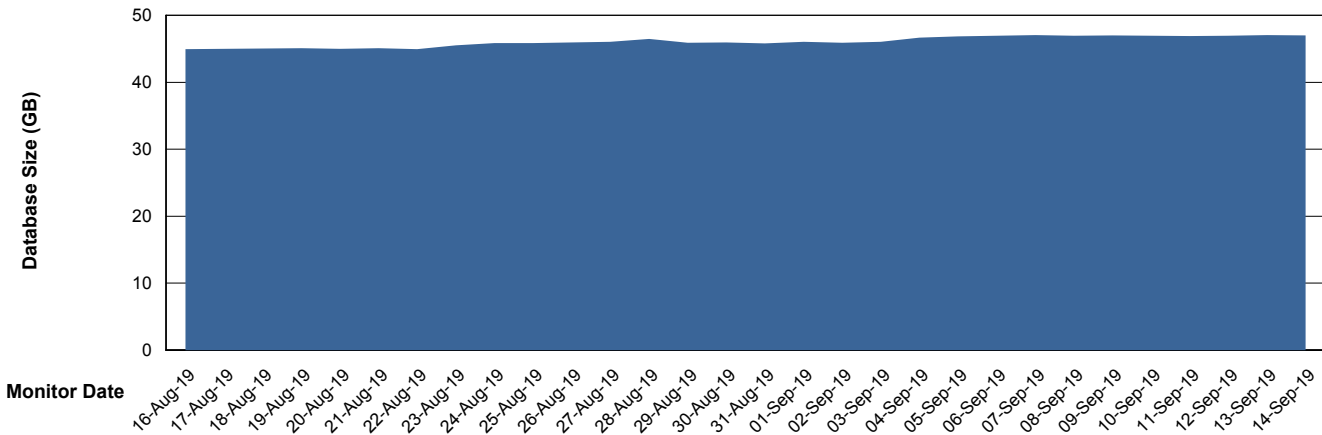

Customer BGG_Production
Database ID 58

Database Performance BGGDB_Standby

Weekly SLA Customer Report

Customer BGG_Production
Database ID 58

DATABASE SIZE BGGDB_BI

Database growth over last month

DATABASE SIZE BGGDB_Production

Database growth over last month

Weekly SLA Customer Report

Customer BGG_Production
Database ID 58

Database Tablespace		BGGDB_BI		
Date	Tablespace Name	Filesize (Gb)	Usedsize (Gb)	Percentage free
14-Sep-19	ABSDATA	28	22	21
	INDX	28	23	18
13-Sep-19	ABSDATA	28	22	21
	INDX	28	23	18
12-Sep-19	ABSDATA	28	22	21
	INDX	28	23	18
11-Sep-19	ABSDATA	28	22	21
	INDX	28	23	18
10-Sep-19	ABSDATA	28	22	21
	INDX	28	23	18
09-Sep-19	ABSDATA	28	22	21
	INDX	28	23	18
08-Sep-19	ABSDATA	28	22	21
	INDX	28	23	18