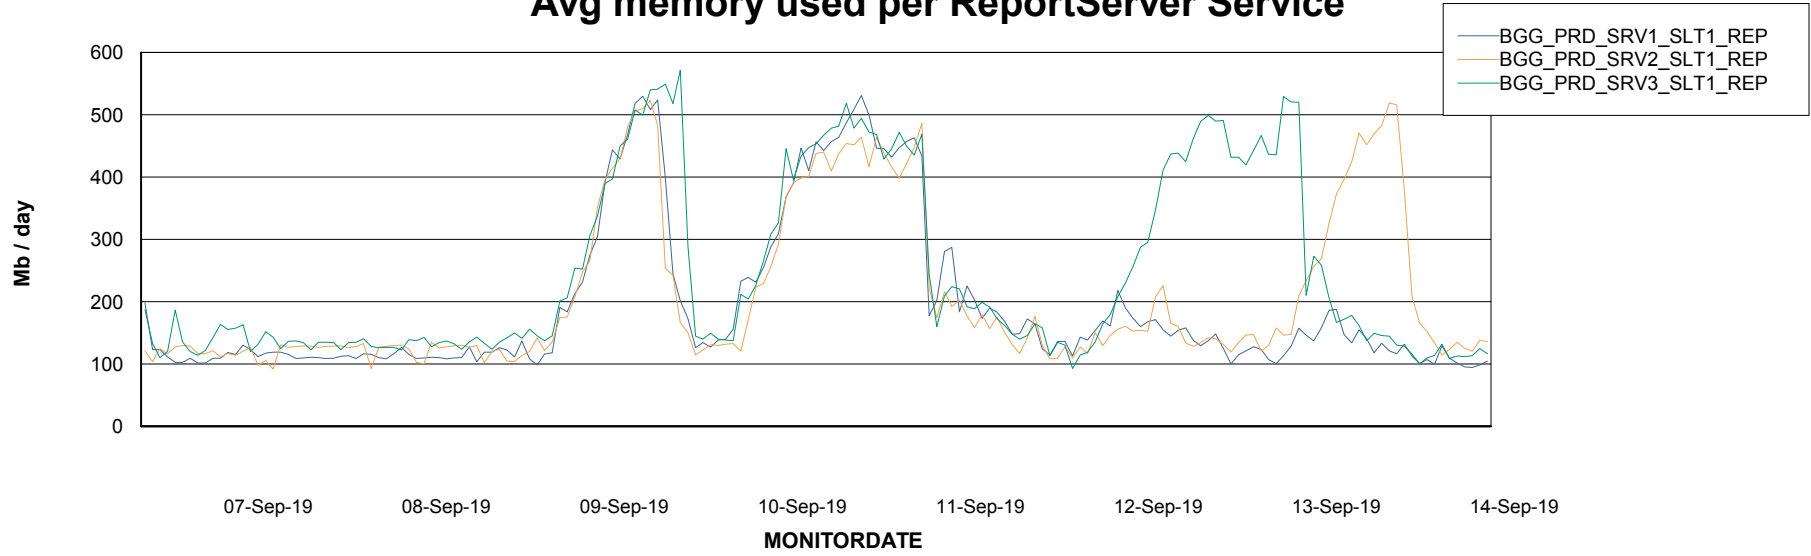

Avg memory used per ABS Server Service

Avg users per day per ABS server

Weekly SLA Customer Report

Customer BGG_Production
Database ID 58

ABSSolute Application ReportServer Services

Avg memory used per ReportServer Service