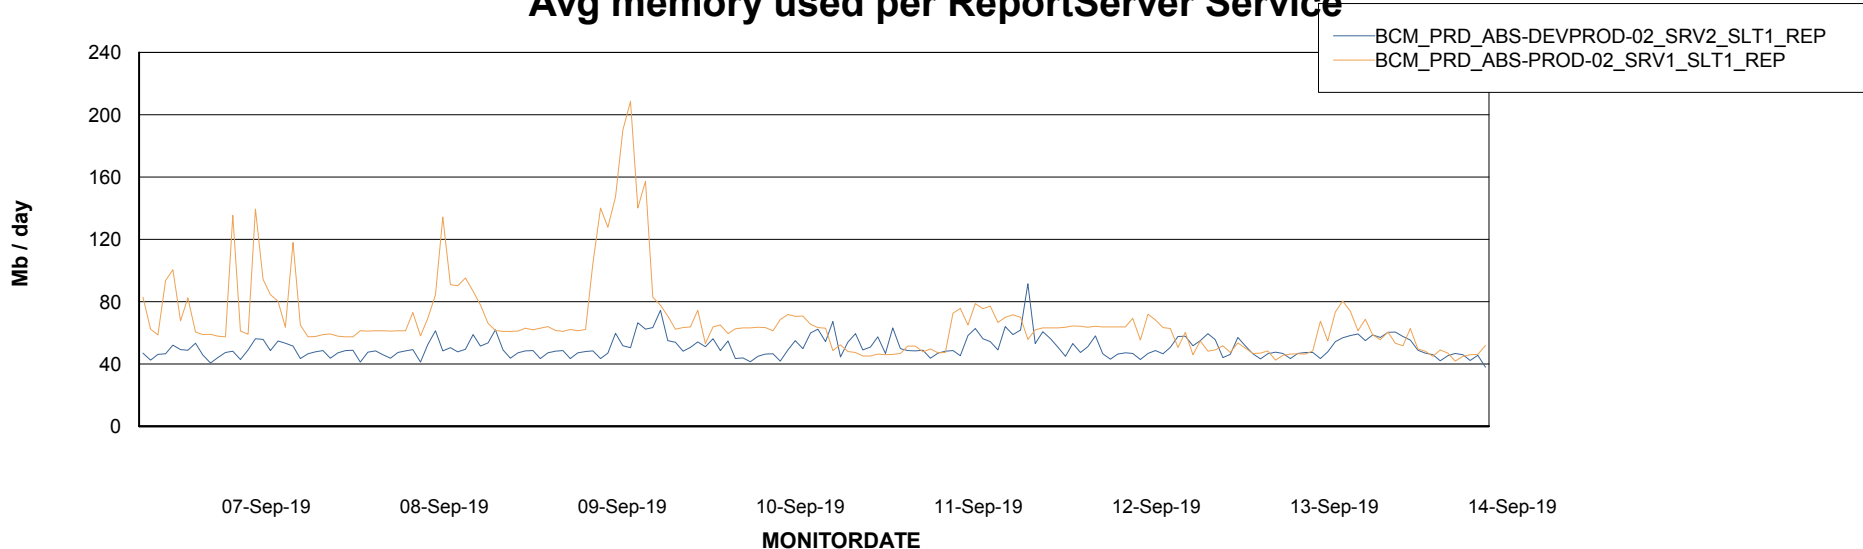

Avg memory used per ABS Server Service

Avg users per day per ABS server

Weekly SLA Customer Report

Customer BCM_Production
Database ID 81

ABSSolute Application ReportServer Services

Avg memory used per ReportServer Service