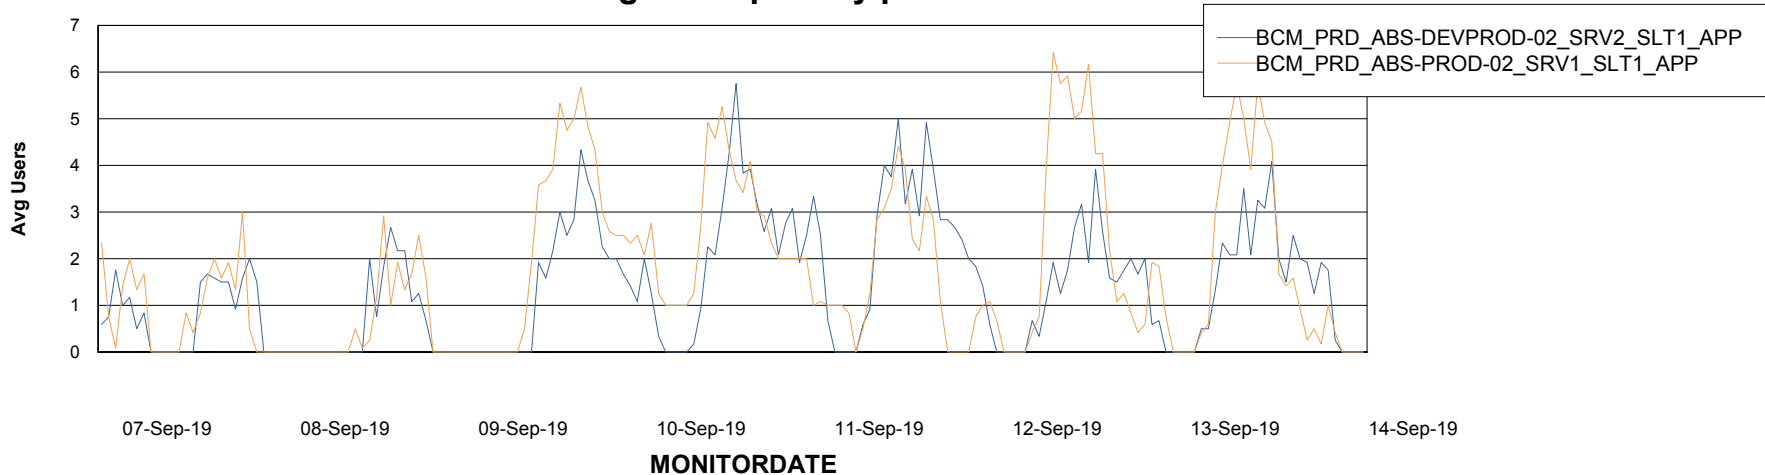

Avg users per day per ABS server