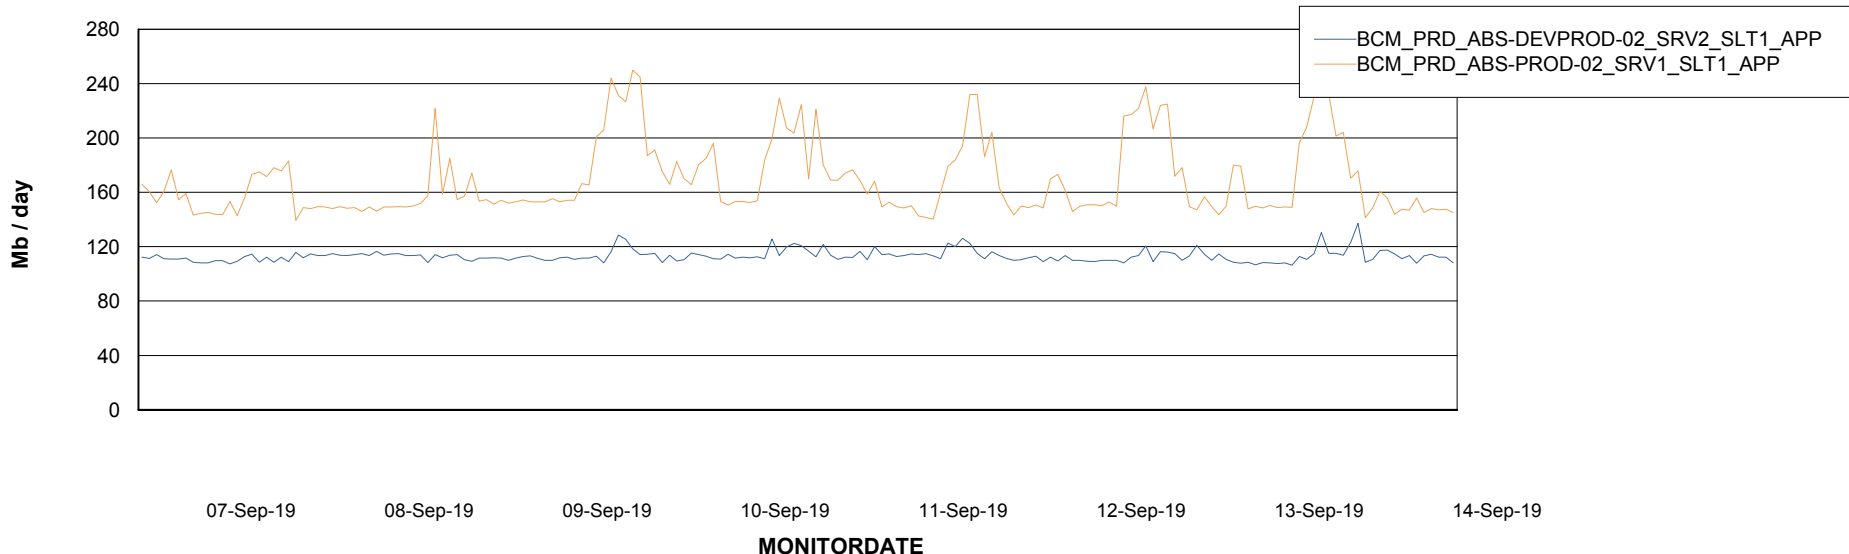

ABSSolute Application Server Services

Avg memory used per ABS Server Service