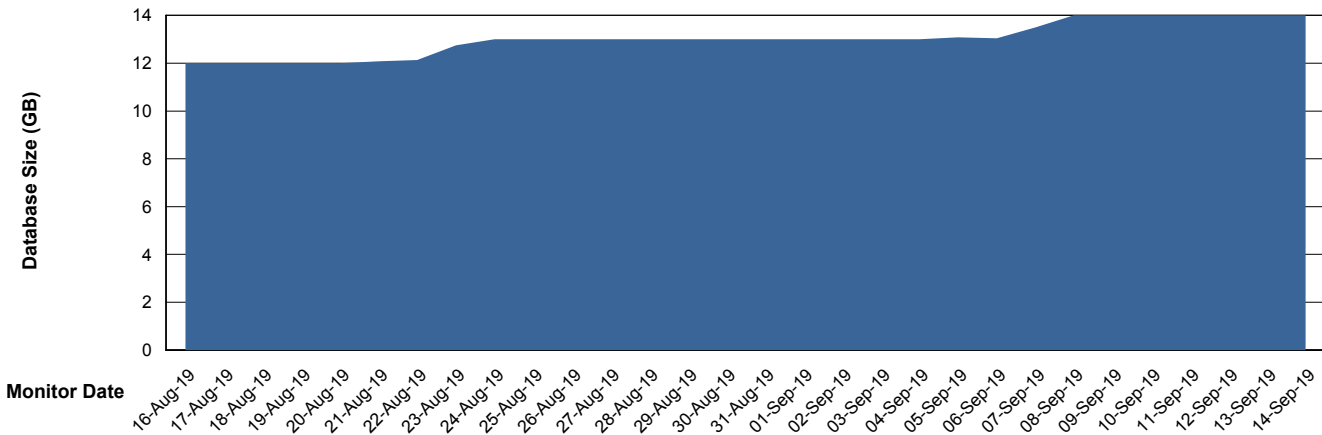

DATABASE SIZE BCMDB_ABS1 Production Database

Database growth over last month

Database Tablespace BCMDB_ABS1 Production Database

Date	Tablespace Name	Filesize (Gb)	Usedsize (Gb)	Percentage free
14-Sep-19	ABSDATA	4	3	25
	INDX	8	6	25
13-Sep-19	ABSDATA	4	3	25
	INDX	8	6	25
12-Sep-19	ABSDATA	4	3	25
	INDX	8	6	25
11-Sep-19	ABSDATA	4	3	25
	INDX	8	6	25
10-Sep-19	ABSDATA	4	3	25
	INDX	8	6	25
09-Sep-19	ABSDATA	4	3	25
	INDX	8	6	25
08-Sep-19	ABSDATA	4	3	25
	INDX	8	6	25