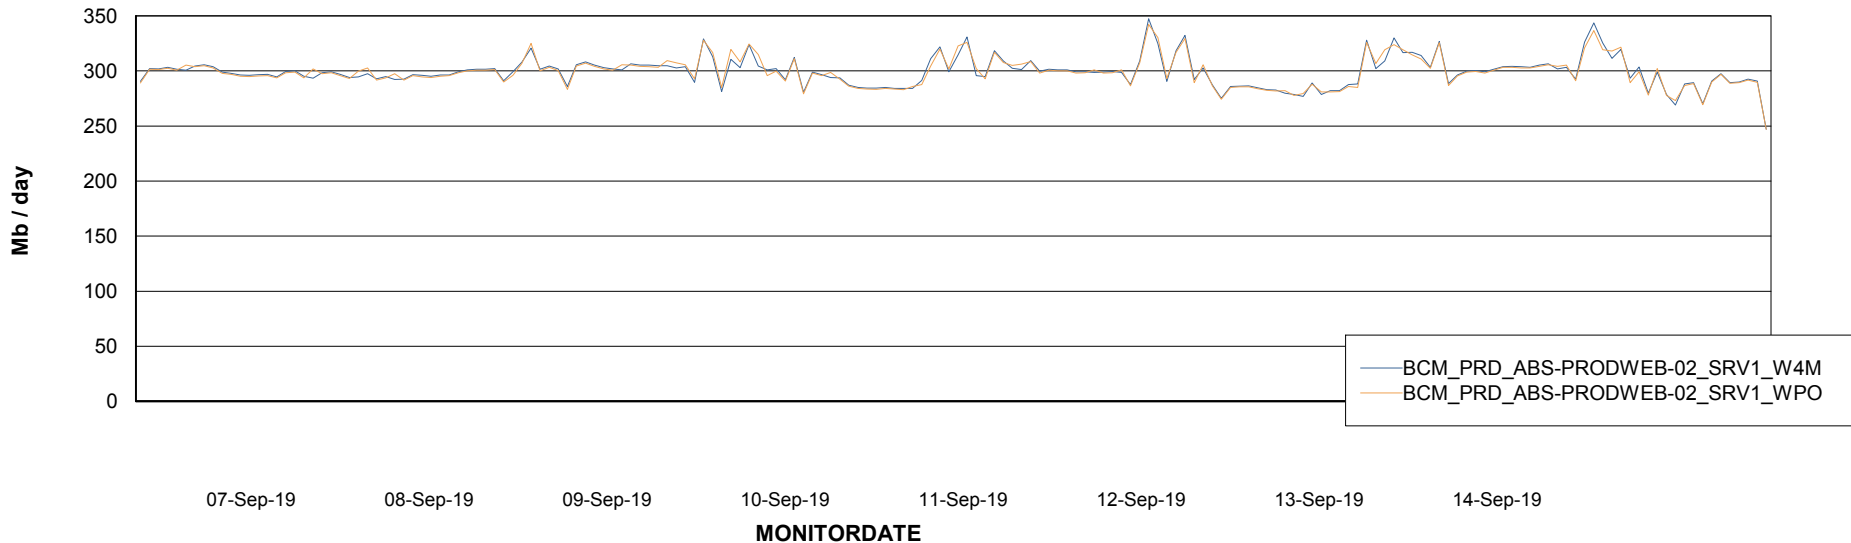

ABSolute Web Component Services

Avg memory used per ABS Web component