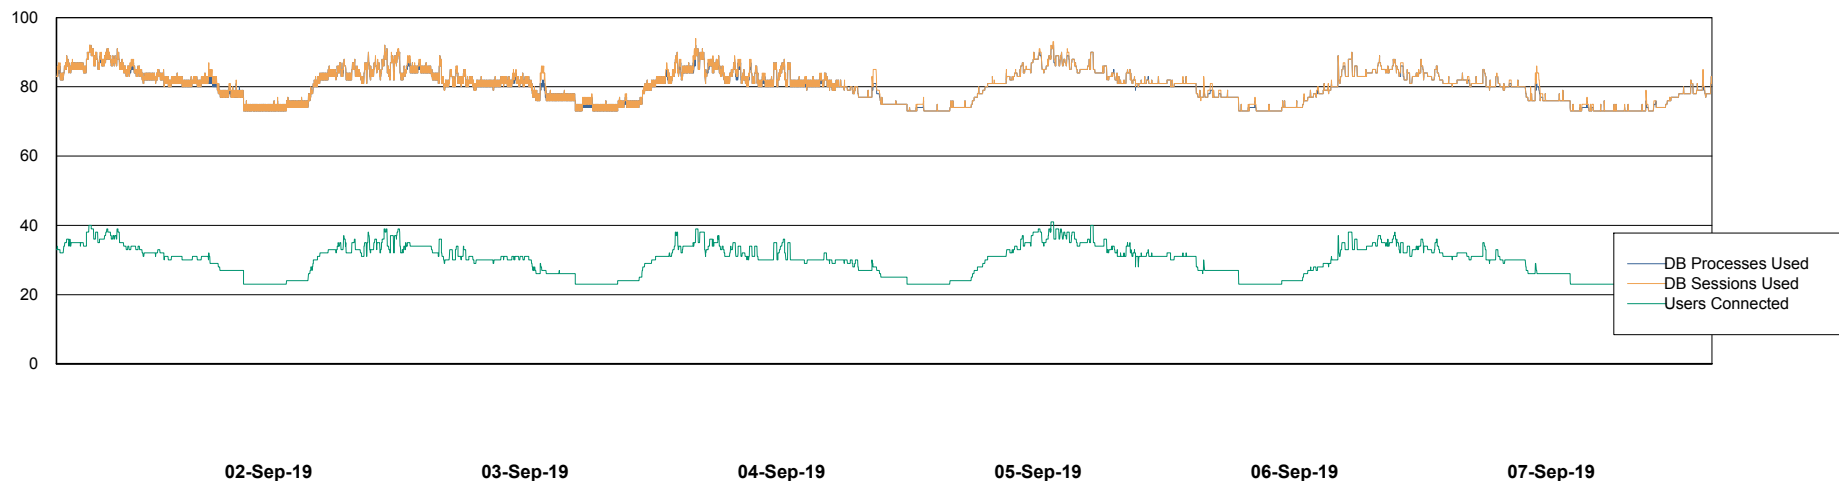

Harddisk Usage WBL_PRD_ORACLE2

	Free disk space on c: (%)	Total disk space on c: (Gb)	Free disk space on d: (%)	Total disk space on d: (Gb)	Free disk space on e: (%)	Total disk space on e: (Gb)	Free disk space on f: (%)	Total disk space on f: (Gb)
07-Sep-19	71	120	87	200	87	200	95	200
06-Sep-19	71	120	87	200	87	200	95	200
05-Sep-19	71	120	87	200	87	200	95	200
04-Sep-19	71	120	87	200	87	200	96	200
03-Sep-19	71	120	87	200	87	200	96	200
02-Sep-19	71	120	87	200	87	200	96	200
01-Sep-19	71	120	87	200	87	200	96	200

Weekly SLA Customer Report

Customer WBL_Production
Database ID 40

Database Performance WBLDB_Production

Weekly SLA Customer Report

Customer WBL_Production
Database ID 40

Database Performance WBLDB_Standby

Weekly SLA Customer Report