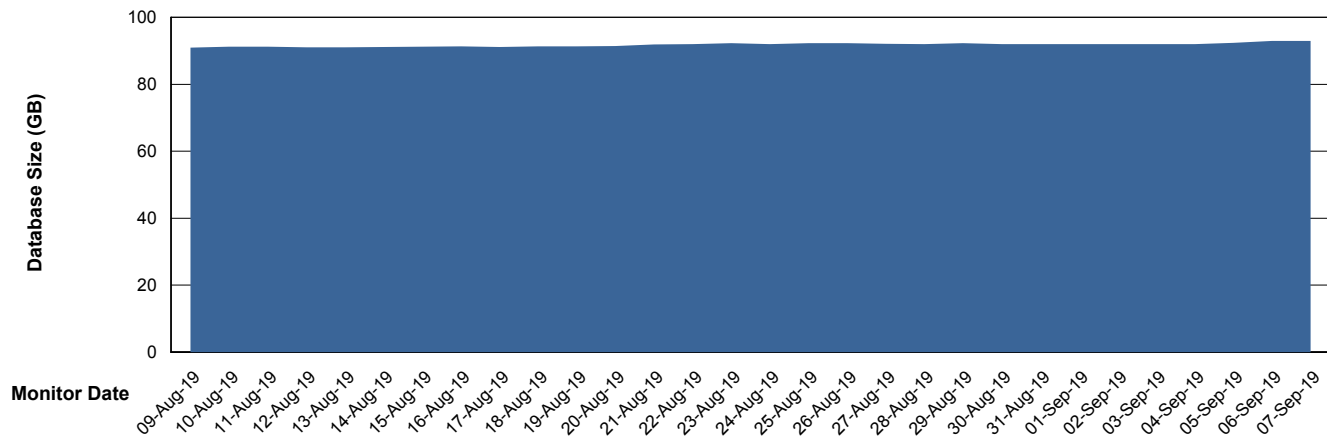

Weekly SLA Customer Report

Customer VOS_Production
Database ID 68

Database Performance VOSDB_Standby

Weekly SLA Customer Report

Customer VOS_Production
Database ID 68

DATABASE SIZE VOSBIDB_Production

Database growth over last month