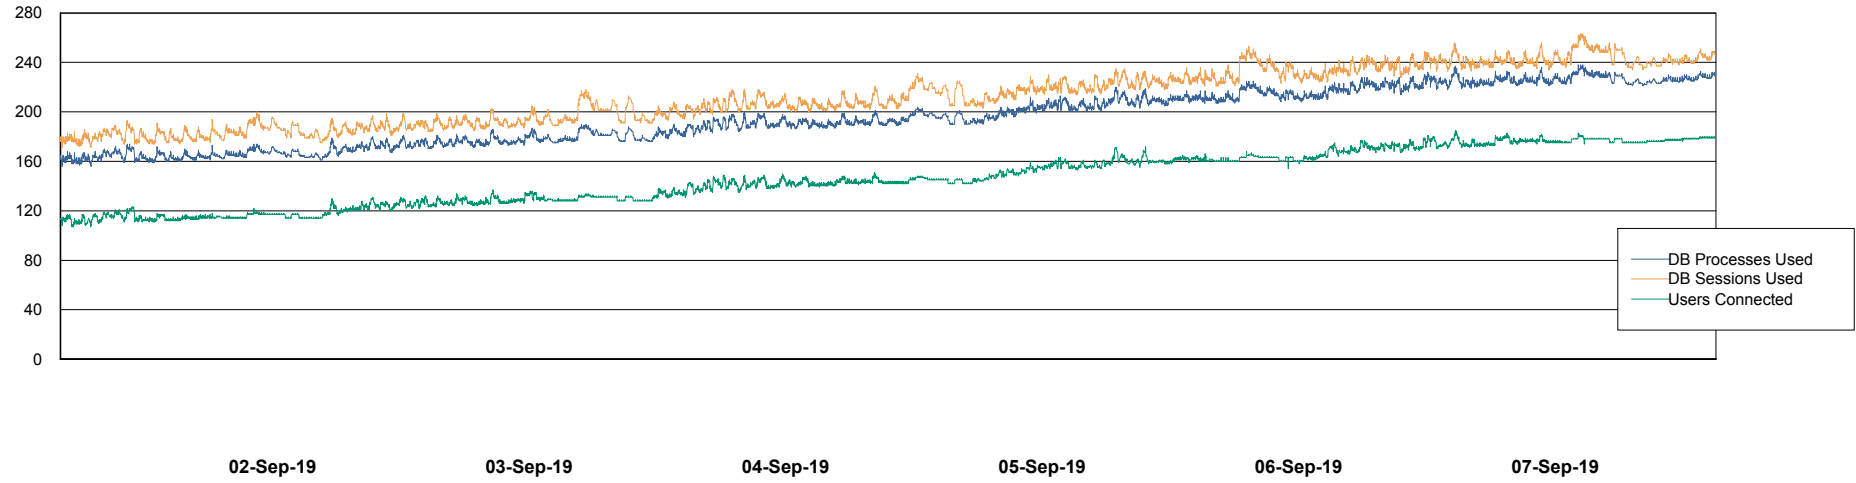

Weekly SLA Customer Report

Customer VOS_Production
Database ID 68

Database Performance VOSBIDB_Production

Weekly SLA Customer Report

Customer VOS_Production
Database ID 68

Database Performance VOSDB_Production