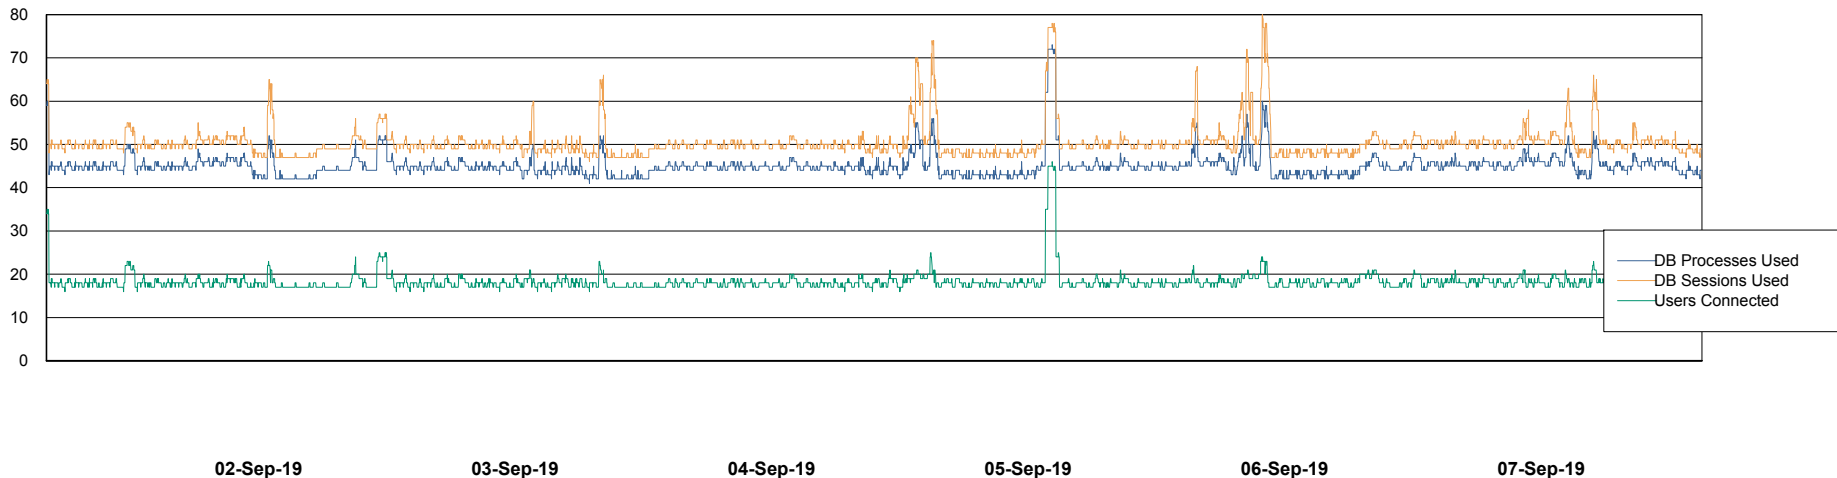

Database Performance VOSBIDB_Production