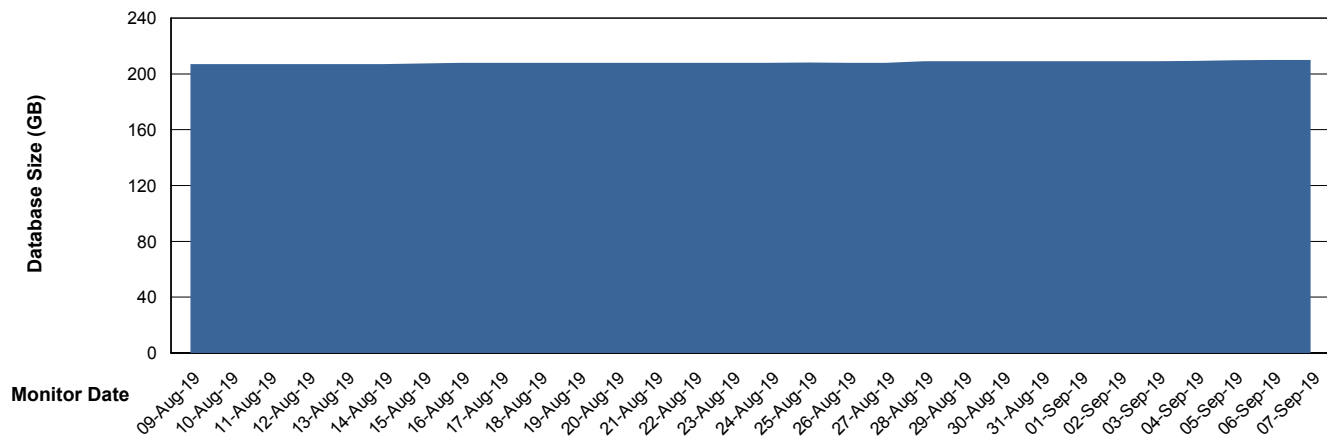

DATABASE SIZE VOSDB_Production

Database growth over last month