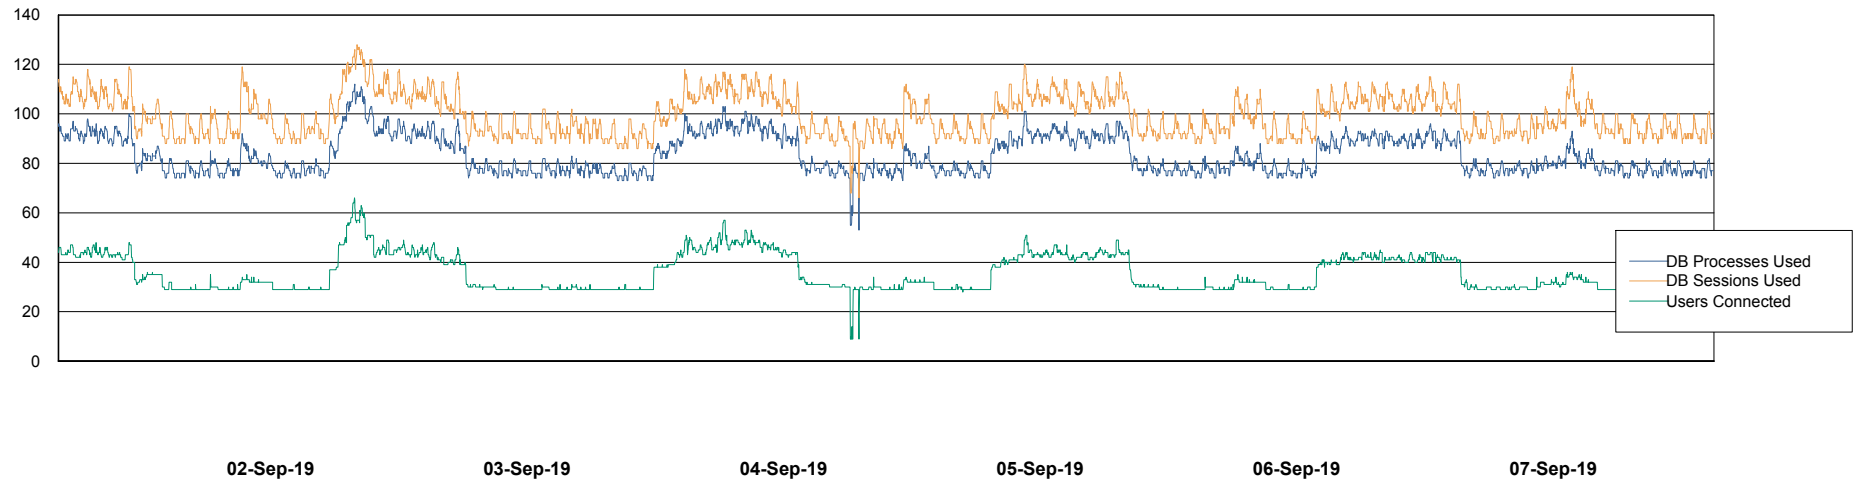

Database Performance ABSVEN06 Primary DB 2019