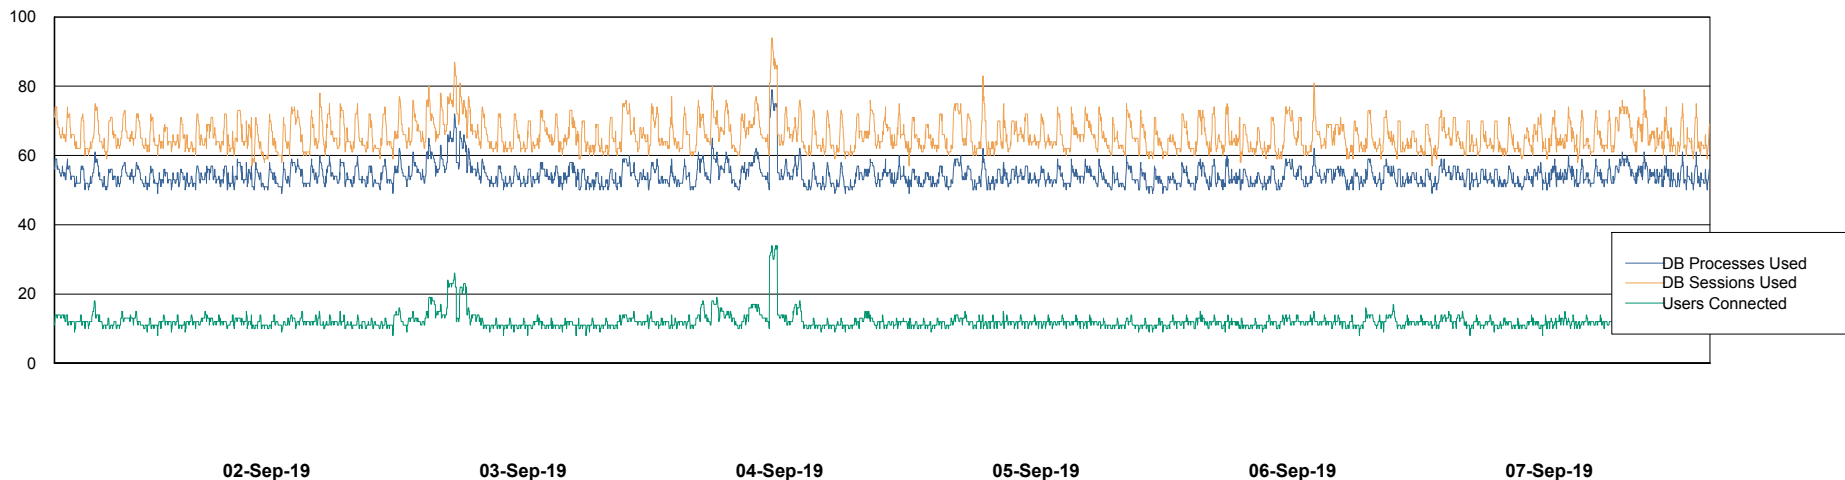

Database Performance VENDB_BI