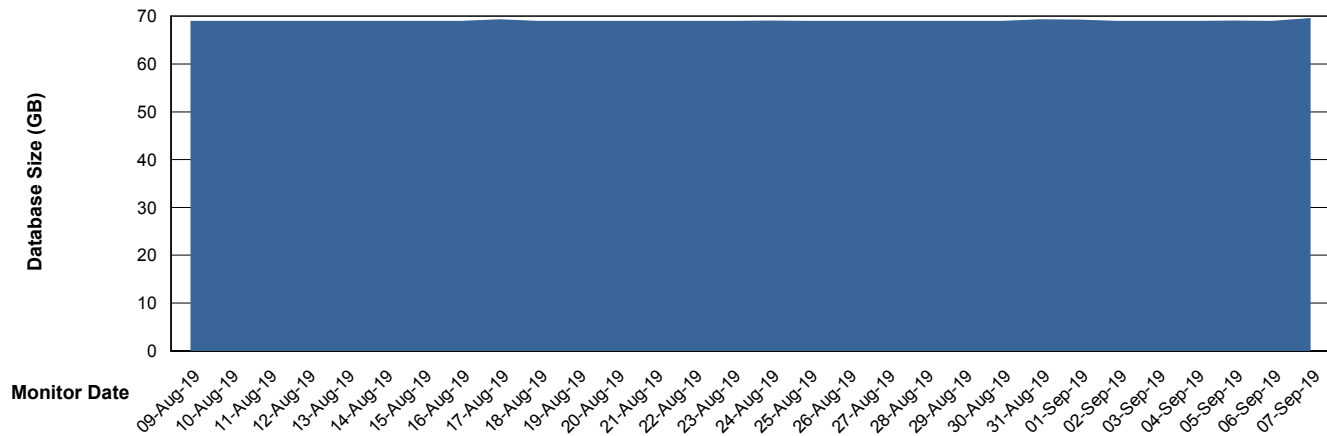

# Weekly SLA Customer Report

Customer VEN\_Production  
Database ID 35

DATABASE SIZE ABSVEN06 Primary DB 2019

### Database growth over last month

DATABASE SIZE VENDB\_BI

### Database growth over last month