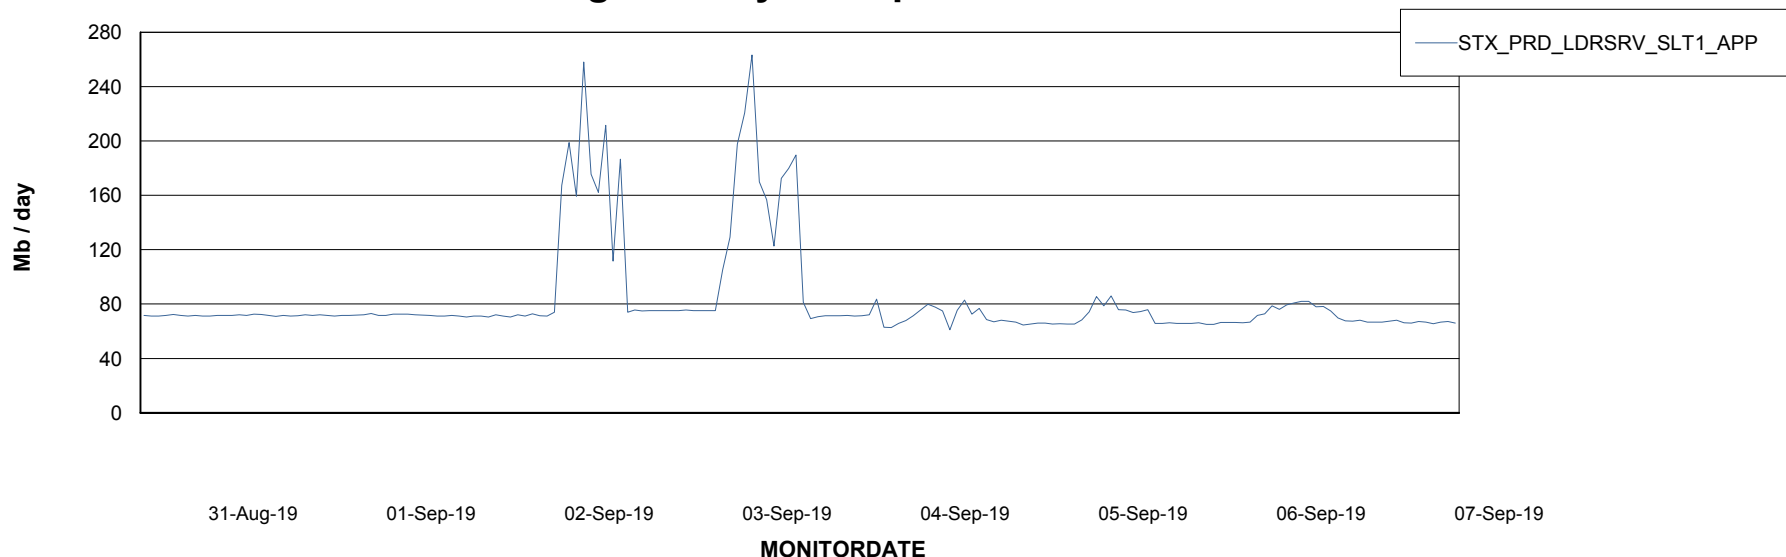

ABSSolute Application Server Services

Avg memory used per ABS Server Service