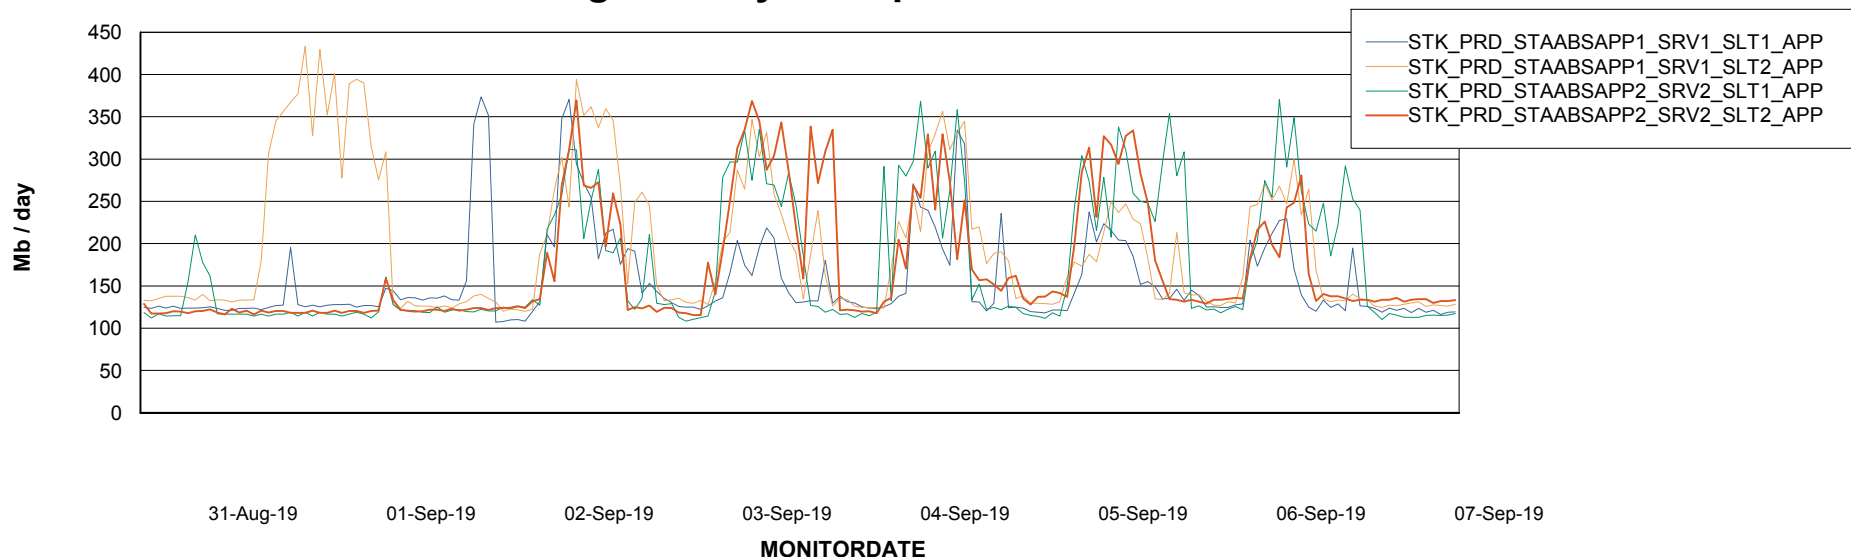

ABSSolute Application Server Services

Avg memory used per ABS Server Service