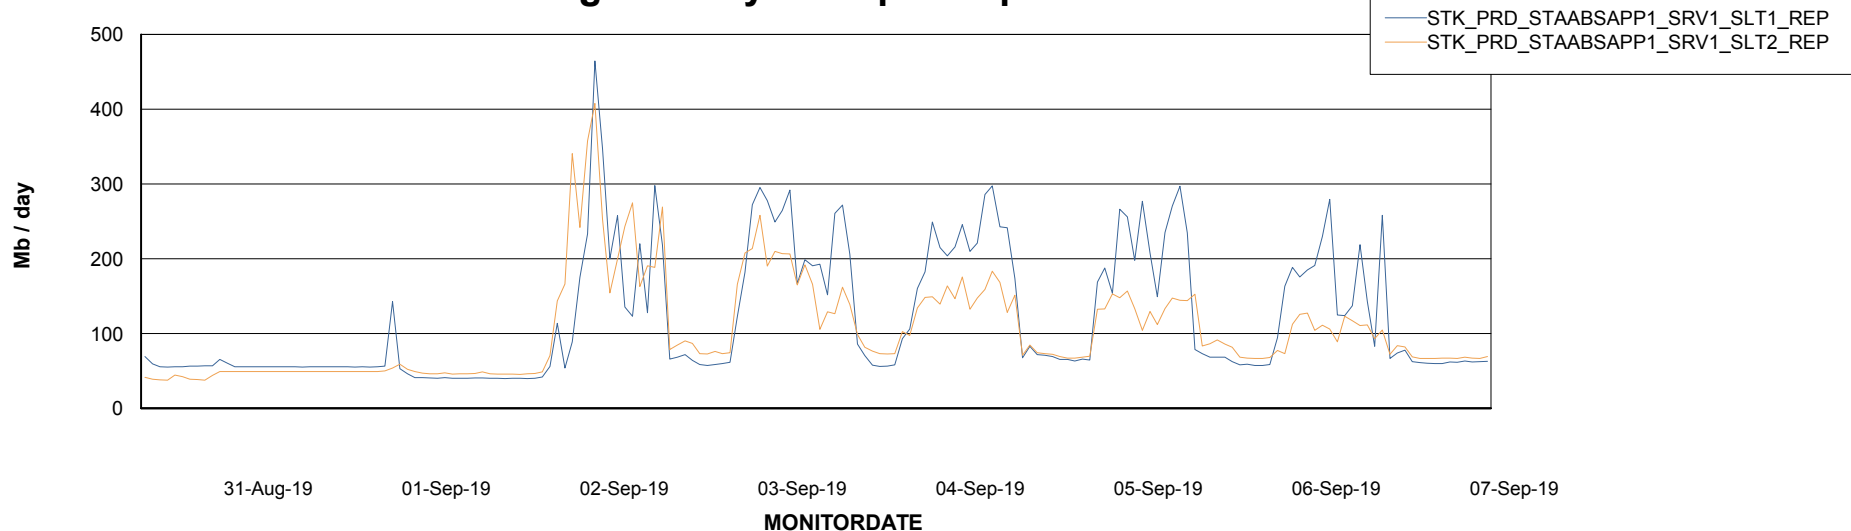

ABSSolute Application ReportServer Services

Avg memory used per ReportServer Service