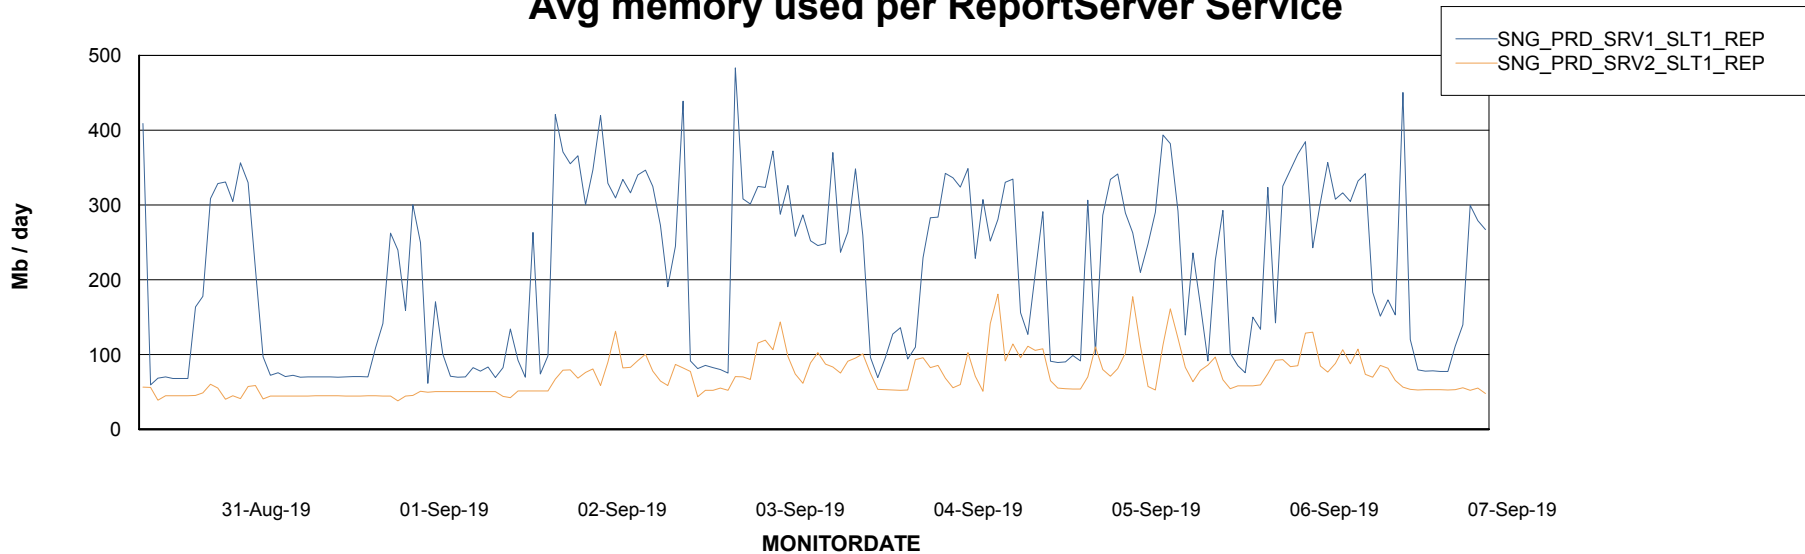

ABSSolute Application ReportServer Services

Avg memory used per ReportServer Service