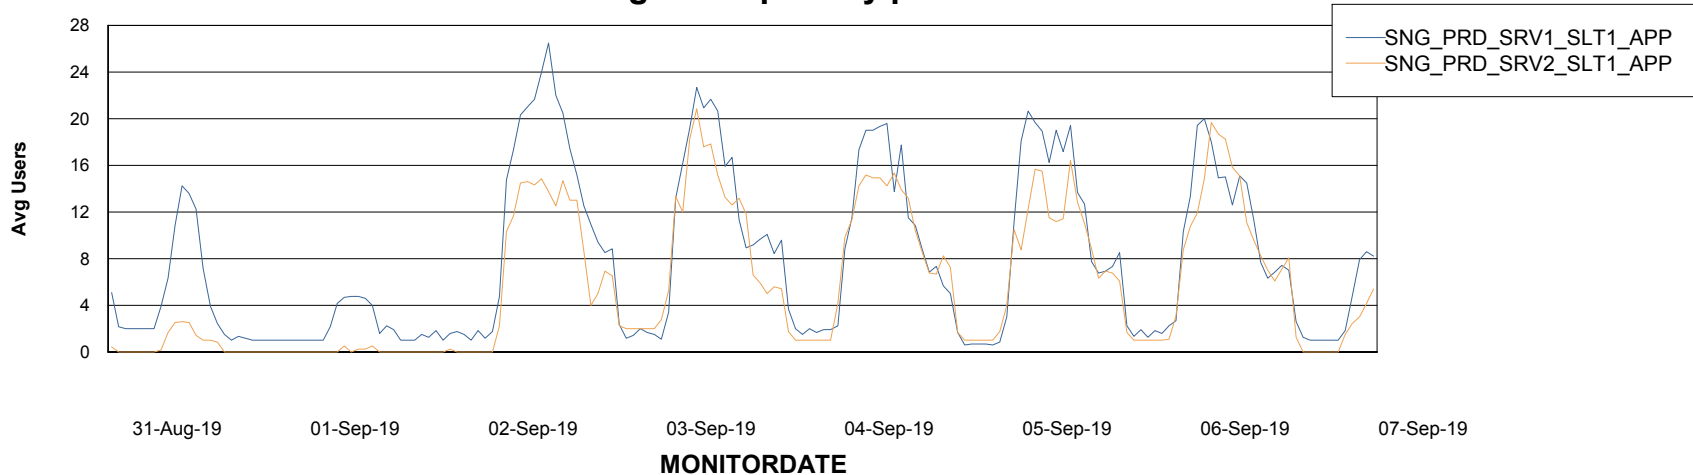

Database Tablespace SNGDB_Production

Date	Tablespace Name	Filesize (Gb)	Usedsize (Gb)	Percentage free
07-Sep-19	ABSDATA	24	20	17
	INDX	80	67	16
06-Sep-19	ABSDATA	24	20	17
	INDX	80	67	16
05-Sep-19	ABSDATA	24	20	17
	INDX	80	67	16
04-Sep-19	ABSDATA	24	20	17
	INDX	80	67	16
03-Sep-19	ABSDATA	24	20	17
	INDX	80	67	16
02-Sep-19	ABSDATA	24	20	17
	INDX	80	67	16
01-Sep-19	ABSDATA	24	20	17
	INDX	75	67	11

Weekly SLA Customer Report

Customer SNG_Production
Database ID 70

ABSSolute Application Server Services

Avg memory used per ABS Server Service

Avg users per day per ABS server

Weekly SLA Customer Report

Customer SNG_Production
Database ID 70