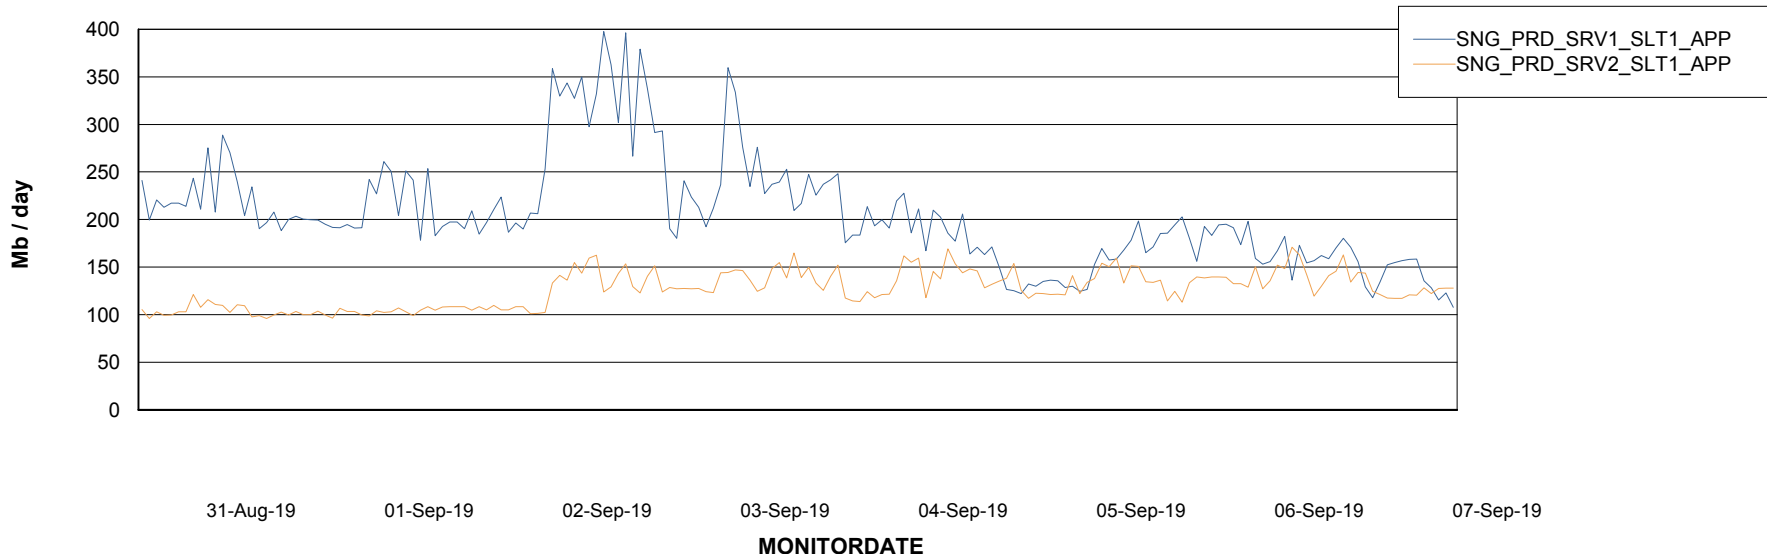

ABSSolute Application Server Services

Avg memory used per ABS Server Service