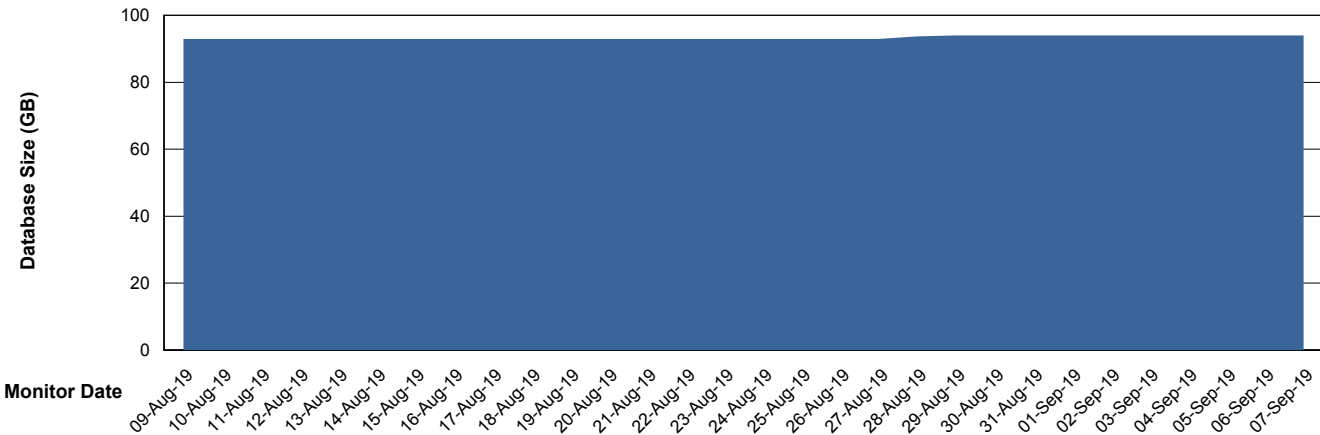

Weekly SLA Customer Report

Customer SNG_Production
Database ID 70

Database Performance SNGDB_Production

Weekly SLA Customer Report

Customer SNG_Production
 Database ID 70

DATABASE SIZE SNGDB_Production

Database growth over last month