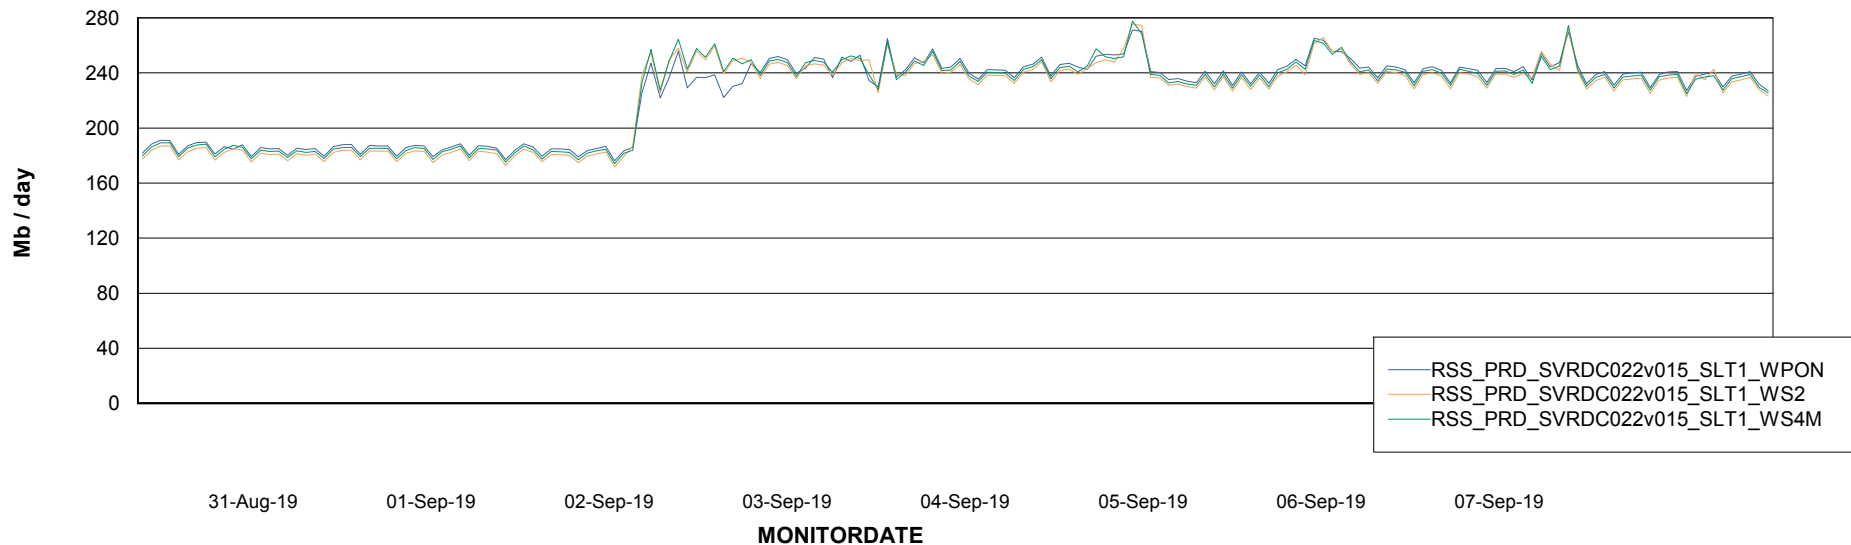

ABSSolute Application ReportServer Services

Avg memory used per ReportServer Service

Weekly SLA Customer Report

Customer RSS Production
Database ID 52

ABSSolute Web Component Services

Avg memory used per ABS Web component