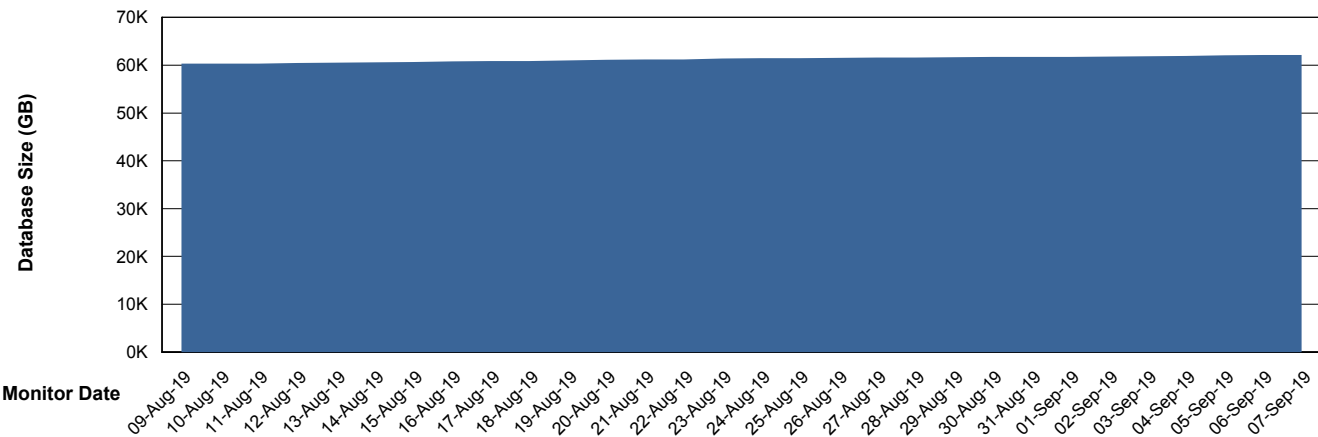

DATABASE SIZE RSSDB_Production

Database growth over last month

Database Tablespace RSSDB_Production

Date	Tablespace Name	Filesize (Gb)	Usedsize (Gb)	Percentage free
07-Sep-19	ABSDATA	35,000	25,792	26
	INDX	45,000	34,989	22
06-Sep-19	ABSDATA	35,000	25,792	26
	INDX	45,000	34,989	22
05-Sep-19	ABSDATA	35,000	25,767	26
	INDX	45,000	34,972	22
04-Sep-19	ABSDATA	35,000	25,743	26
	INDX	45,000	34,923	22
03-Sep-19	ABSDATA	35,000	25,662	27
	INDX	45,000	34,861	23
02-Sep-19	ABSDATA	35,000	25,581	27
	INDX	45,000	34,834	23
01-Sep-19	ABSDATA	30,000	25,572	15
	INDX	40,000	34,805	13