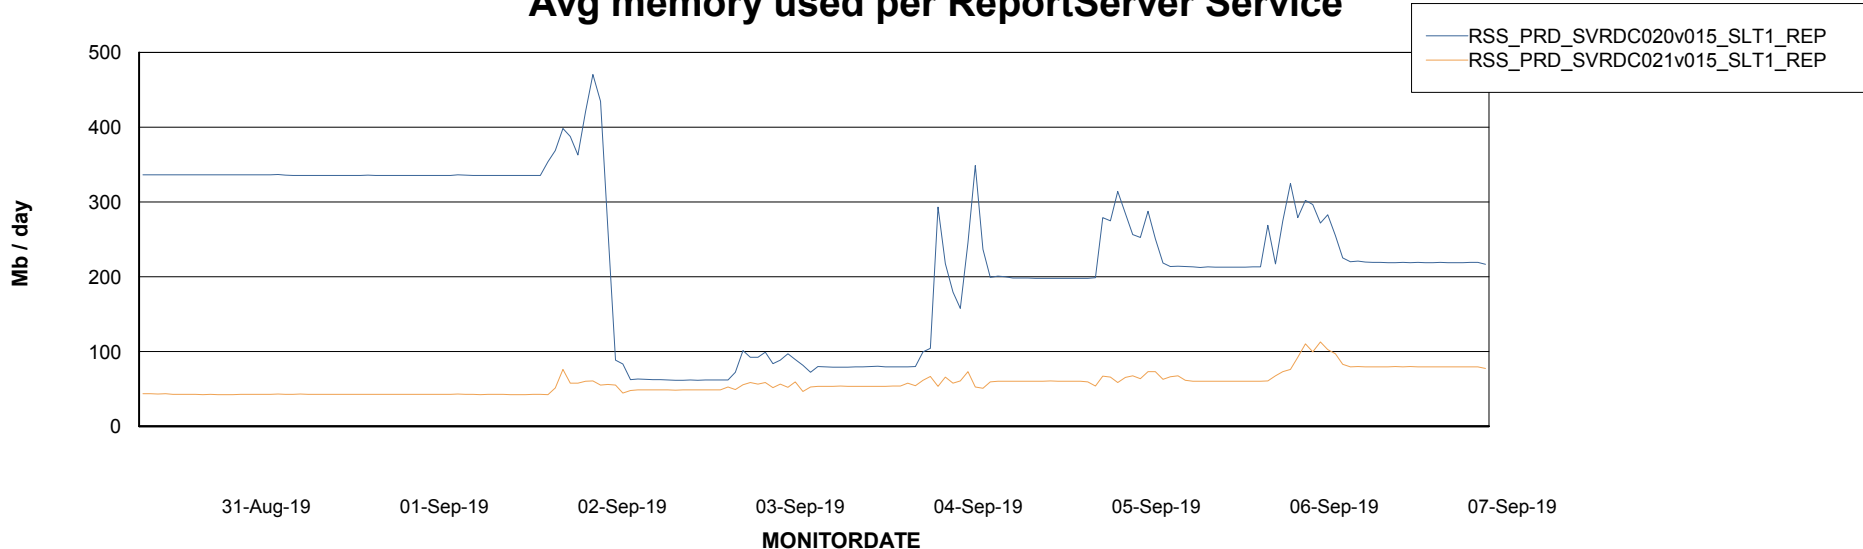

ABSSolute Application ReportServer Services

Avg memory used per ReportServer Service