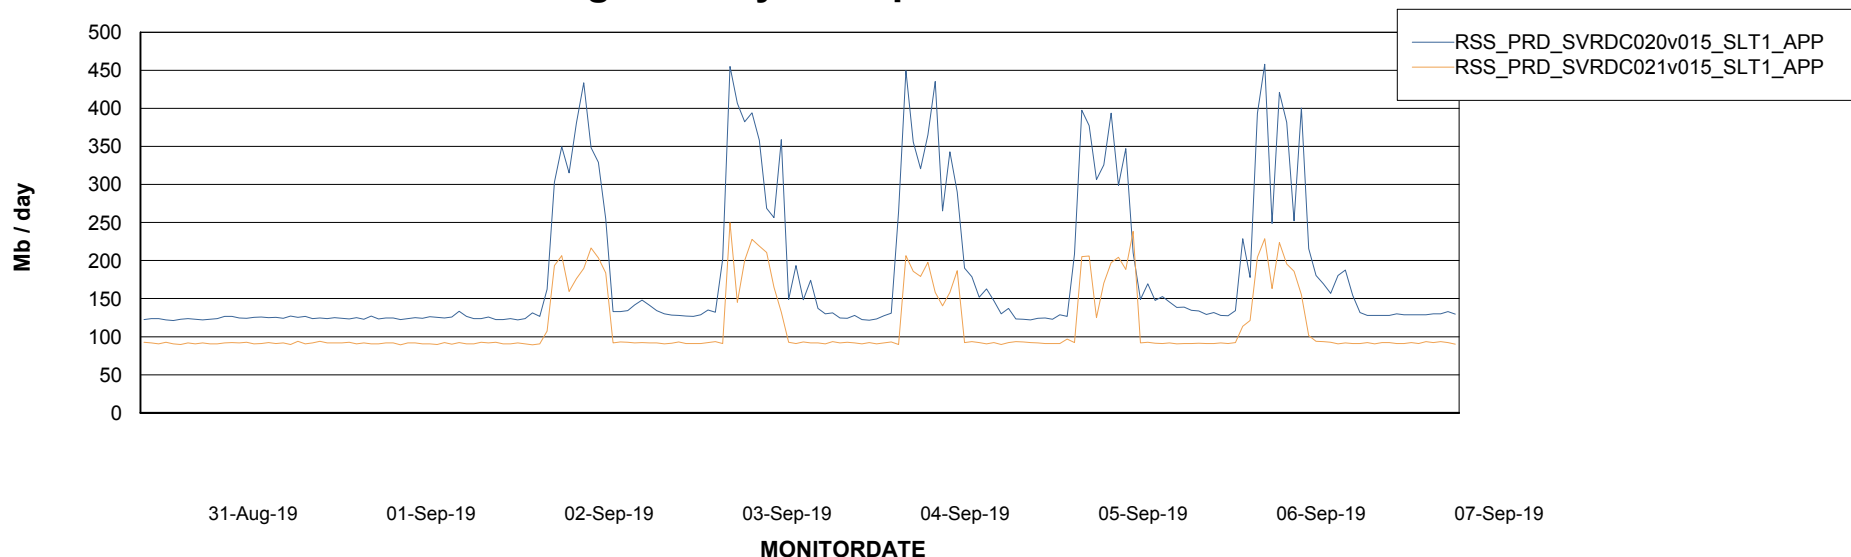

ABSSolute Application Server Services

Avg memory used per ABS Server Service