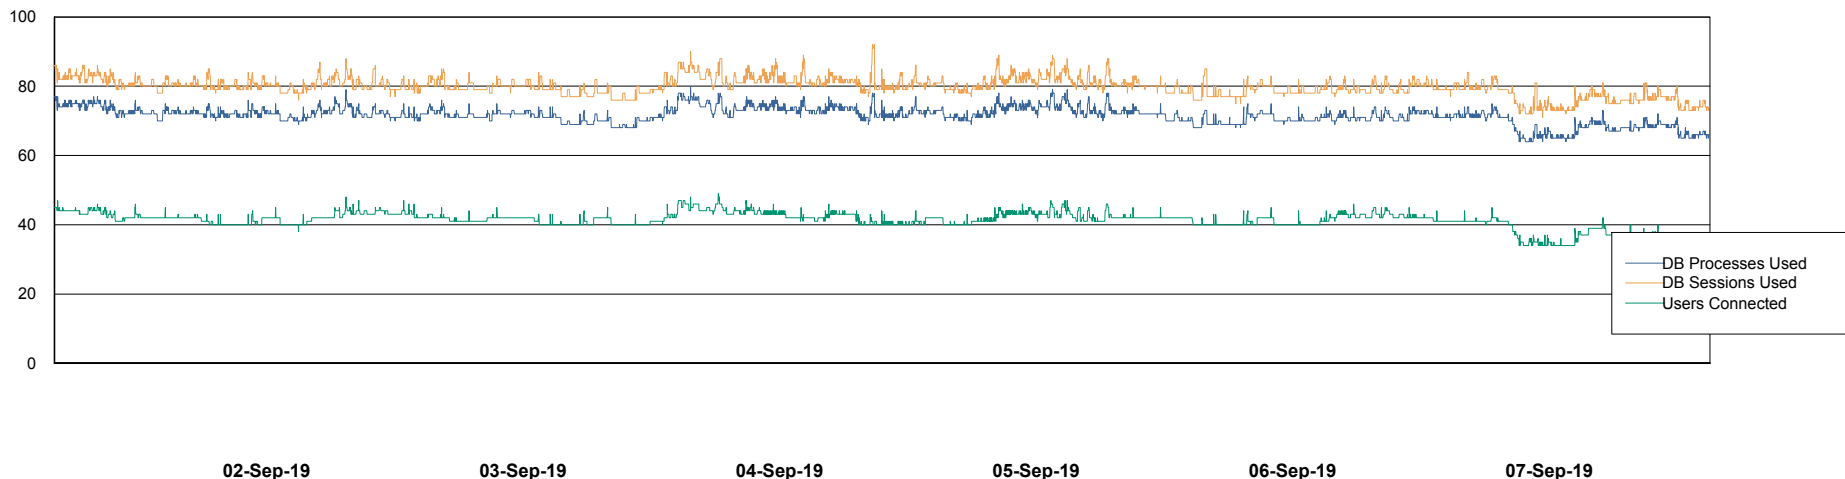

Database Performance RSSDB_Production