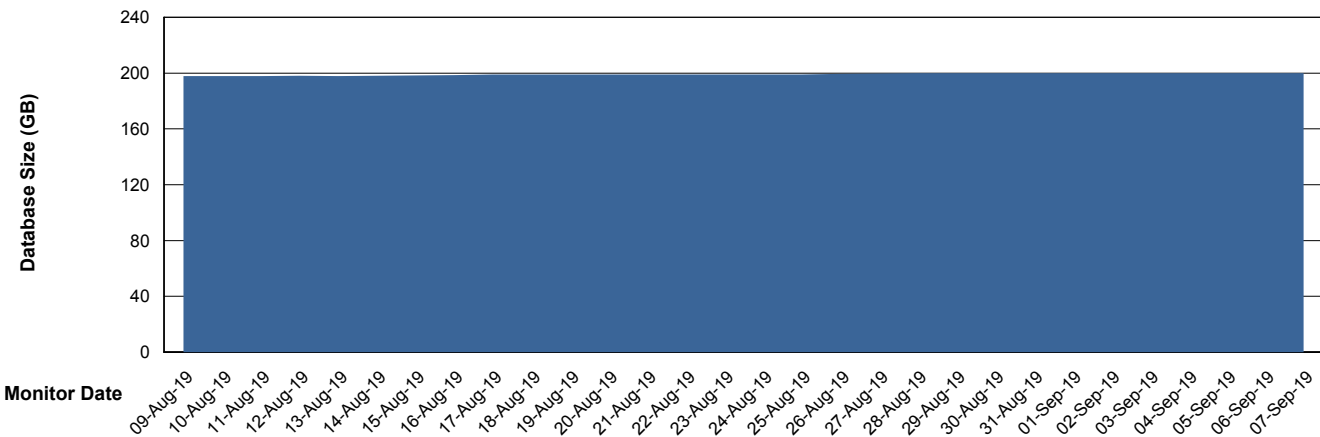

DATABASE SIZE PHSDB_Production

Database growth over last month

Database Tablespace PHSDB_Production

Date	Tablespace Name	Filesize (Gb)	Usedsize (Gb)	Percentage free
07-Sep-19	ABSDATA	218	188	14
	INDX	14	11	21
06-Sep-19	ABSDATA	218	188	14
	INDX	14	11	21
05-Sep-19	ABSDATA	218	188	14
	INDX	14	11	21
04-Sep-19	ABSDATA	218	188	14
	INDX	14	11	21
03-Sep-19	ABSDATA	218	188	14
	INDX	14	11	21
02-Sep-19	ABSDATA	218	188	14
	INDX	14	11	21
01-Sep-19	ABSDATA	218	188	14
	INDX	14	11	21