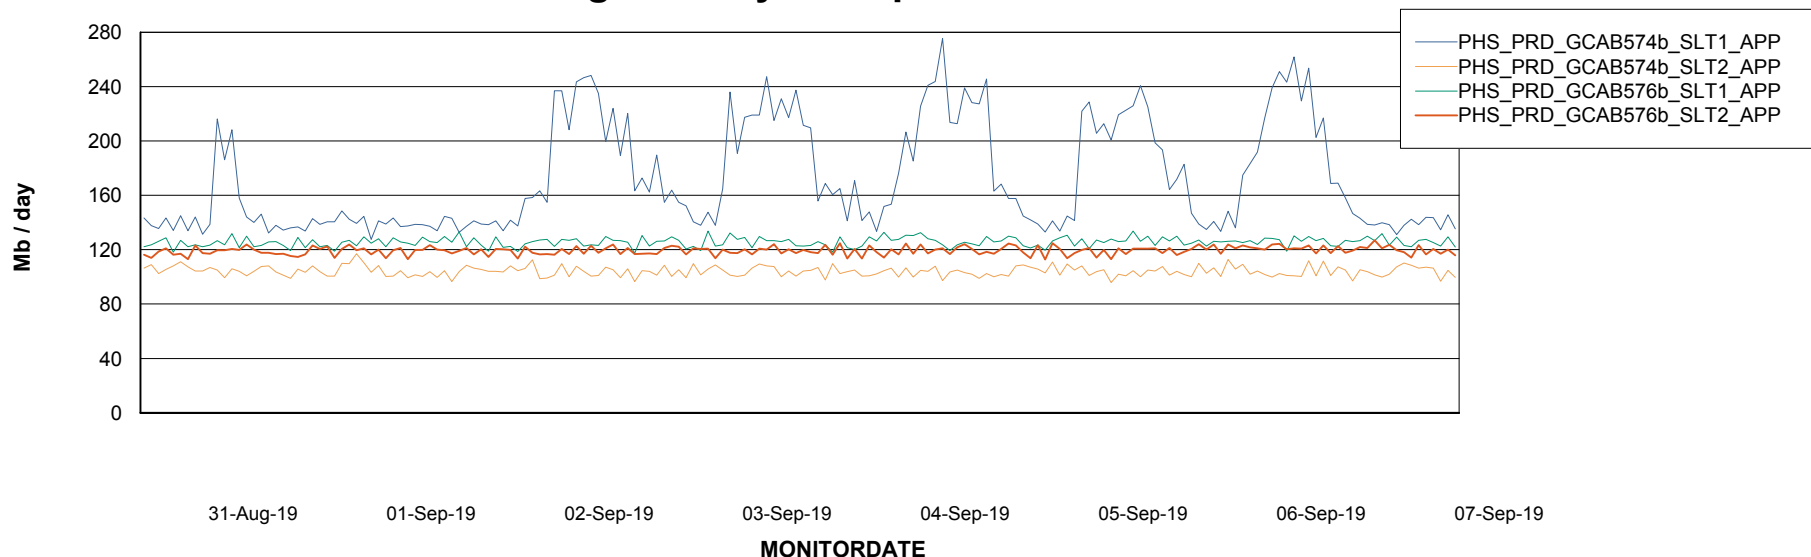

ABSSolute Application Server Services

Avg memory used per ABS Server Service