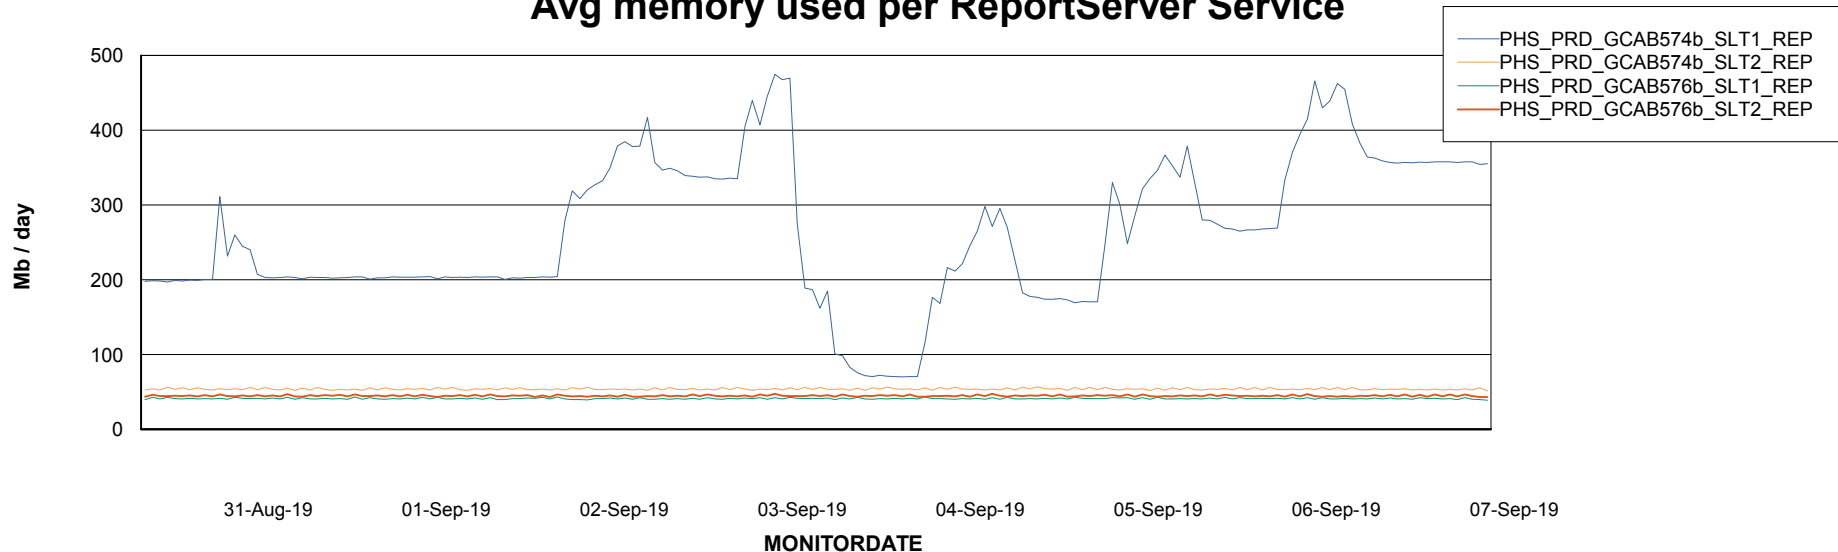

Avg memory used per ABS Server Service

Avg users per day per ABS server

Weekly SLA Customer Report

Customer PHS_Production
Database ID 47

ABSSolute Application ReportServer Services

Avg memory used per ReportServer Service