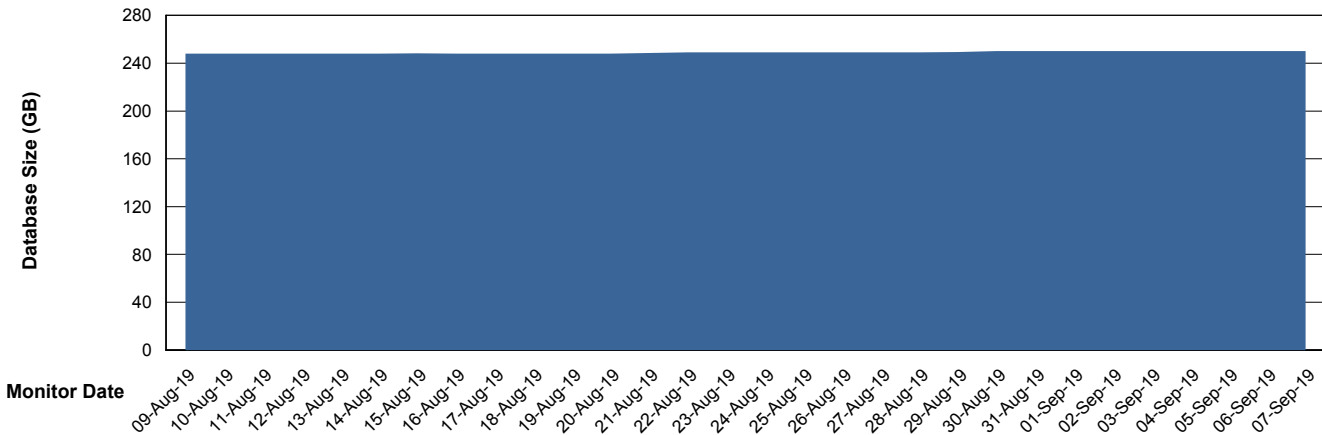

DATABASE SIZE PCODB_Production

Database growth over last month

Database Tablespace PCODB_Production

Date	Tablespace Name	Filesize (Gb)	Usedsize (Gb)	Percentage free
07-Sep-19	ABSDATA	150	90	40
	INDX	200	128	36
06-Sep-19	ABSDATA	150	90	40
	INDX	200	128	36
05-Sep-19	ABSDATA	150	90	40
	INDX	200	127	37
04-Sep-19	ABSDATA	150	90	40
	INDX	200	127	37
03-Sep-19	ABSDATA	150	90	40
	INDX	200	127	37
02-Sep-19	ABSDATA	150	90	40
	INDX	200	127	37
01-Sep-19	ABSDATA	150	90	40
	INDX	200	127	37