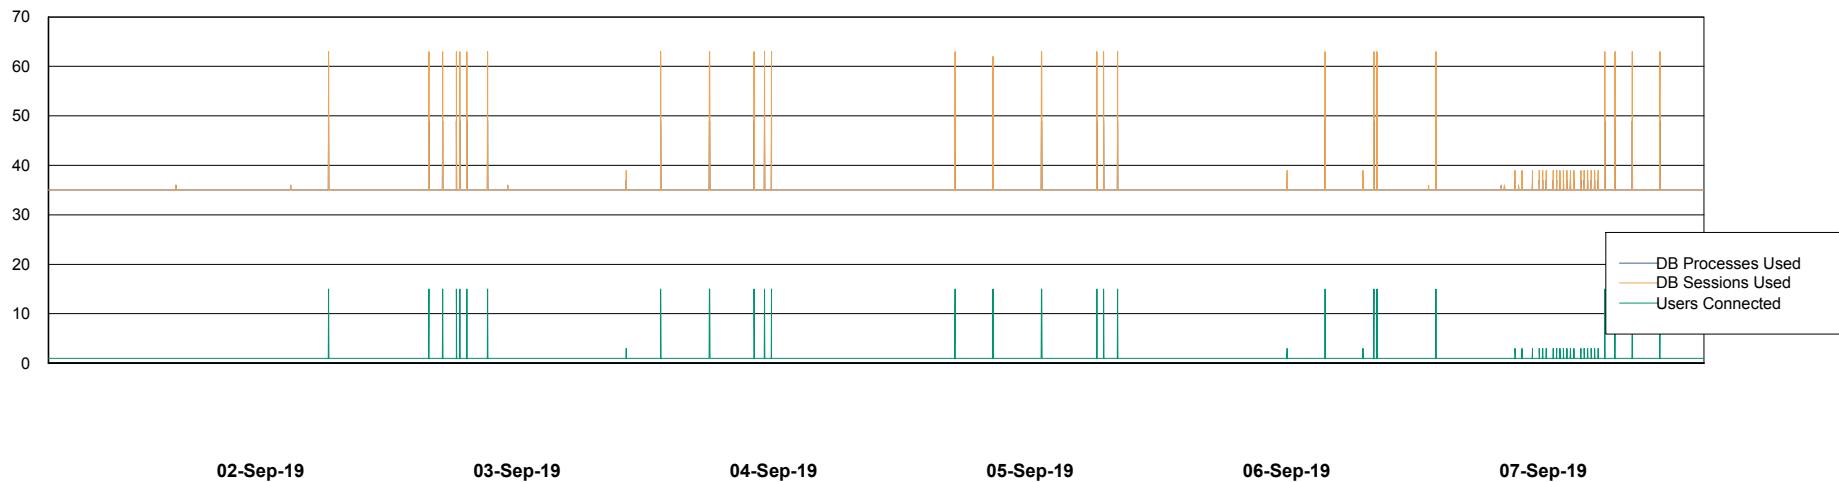

Weekly SLA Customer Report

Customer PCO Production
Database ID 44

Database Performance PCODB_Production

Weekly SLA Customer Report

Customer PCO Production
Database ID 44

Database Performance PCODB_Standby

Weekly SLA Customer Report