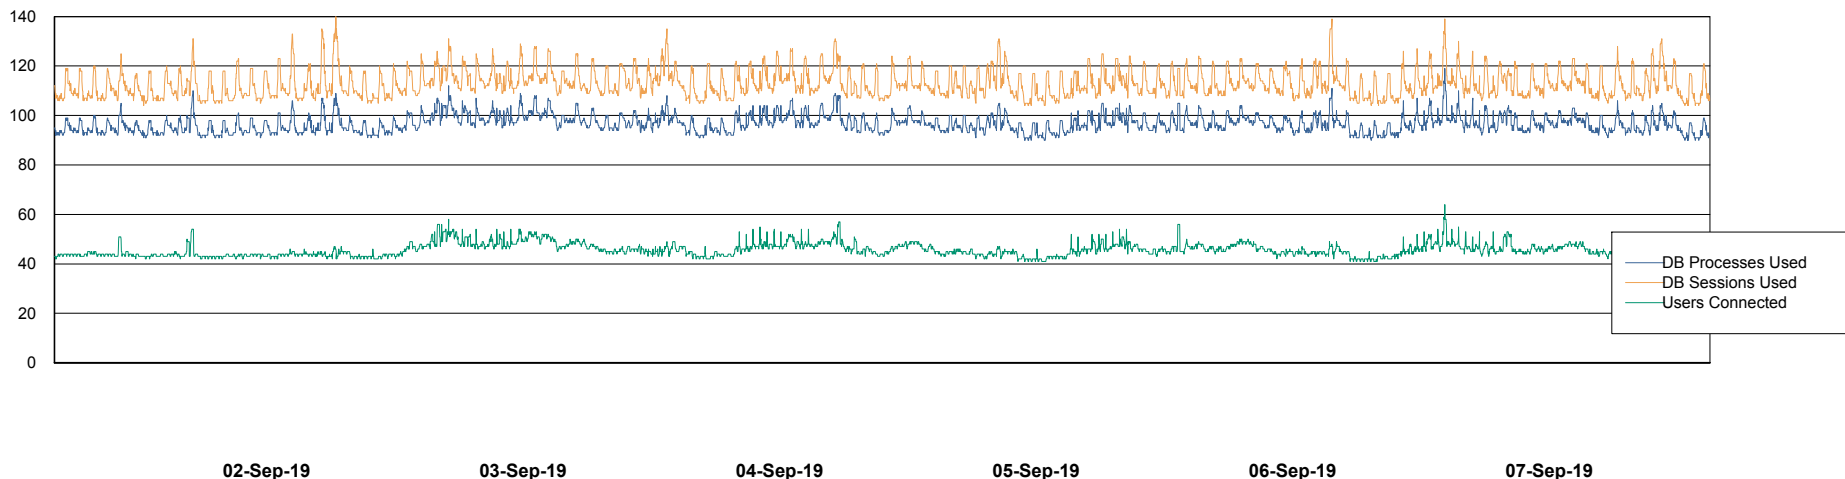

Database Performance PCODB_Production