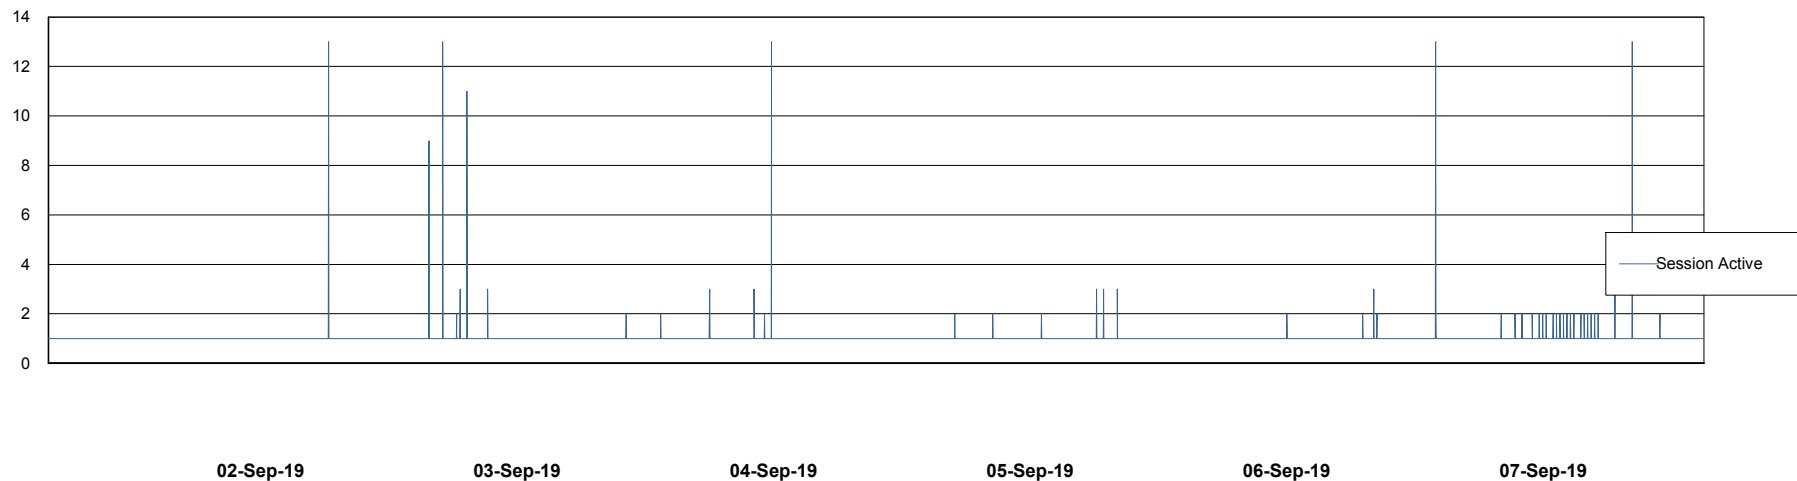

Weekly SLA Customer Report

Customer PCO Production
Database ID 44

Database Performance PCODB_Production

Weekly SLA Customer Report

Customer PCO Production
Database ID 44

Database Performance PCODB_Standby

Weekly SLA Customer Report