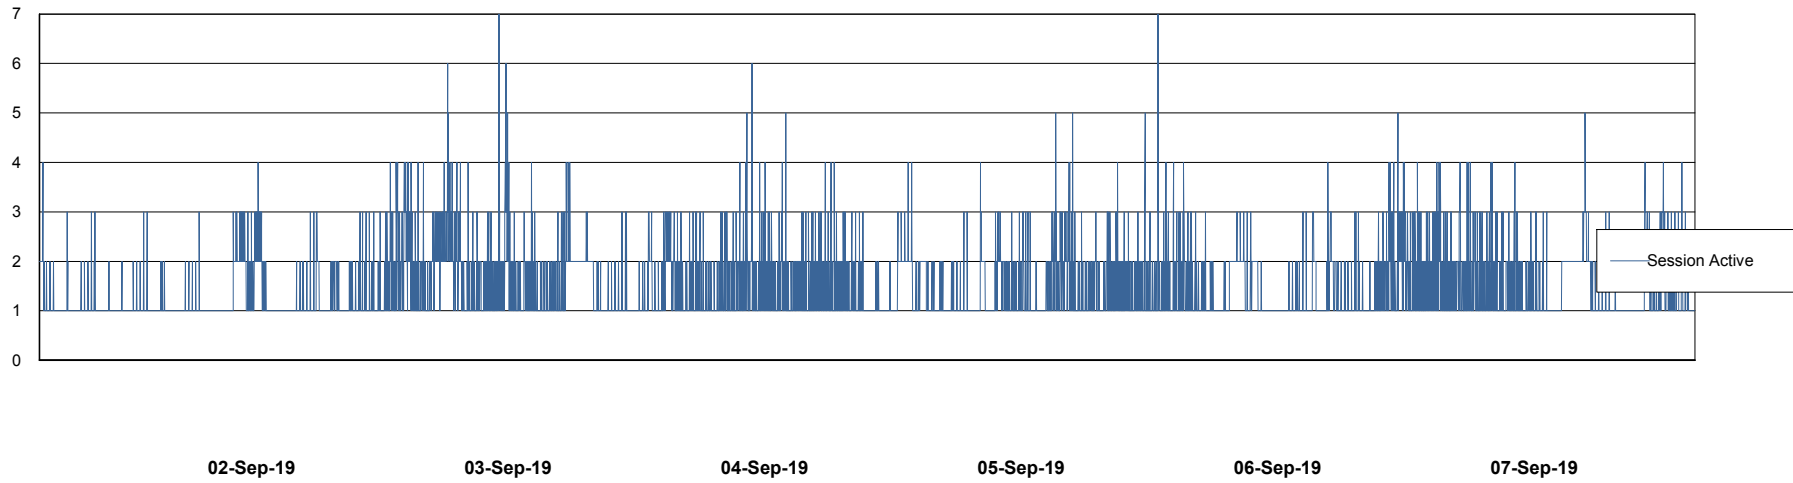

Weekly SLA Customer Report

Customer NIX_Production
Database ID 51

Database Performance NIXDB_BI

Weekly SLA Customer Report

Customer NIX_Production
Database ID 51

Database Performance NIXDB_Production

Weekly SLA Customer Report