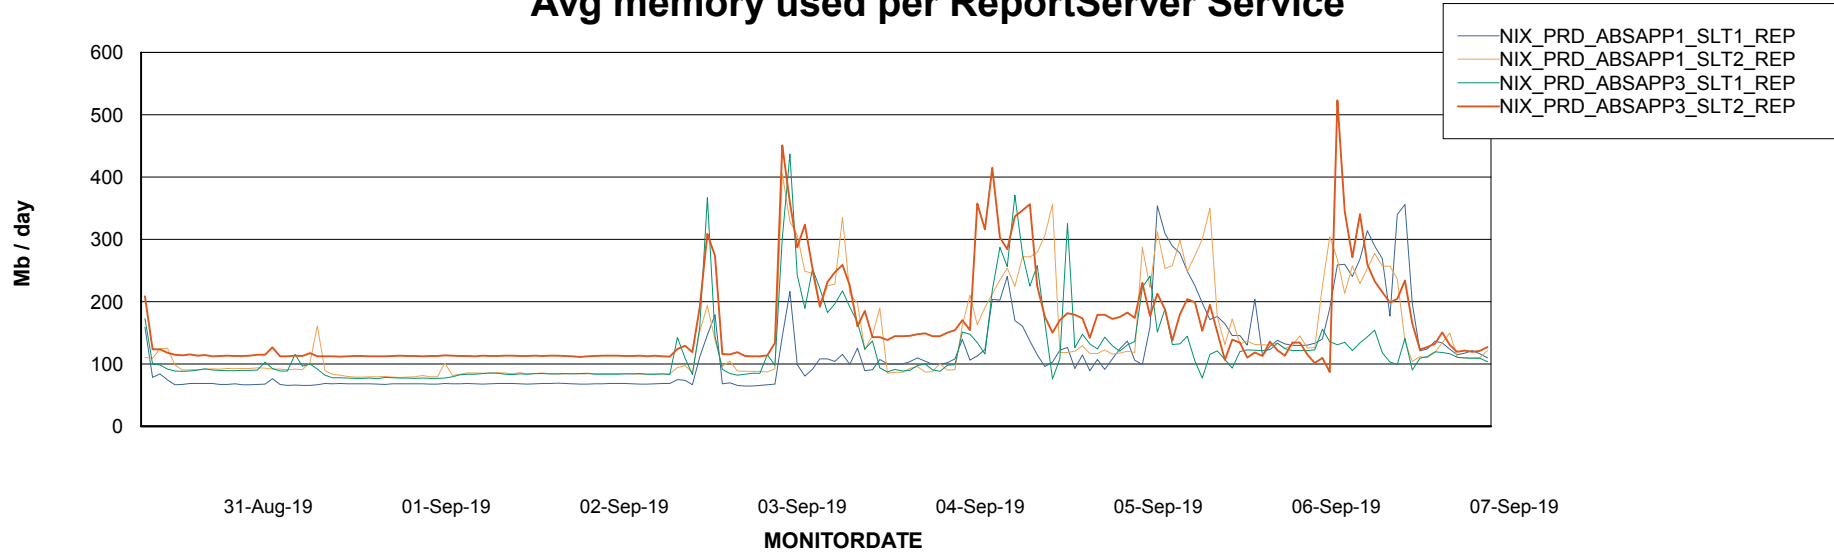

Avg users per day per ABS server

Weekly SLA Customer Report

Customer NIX_Production
Database ID 51

ABSSolute Application ReportServer Services

Avg memory used per ReportServer Service

Weekly SLA Customer Report