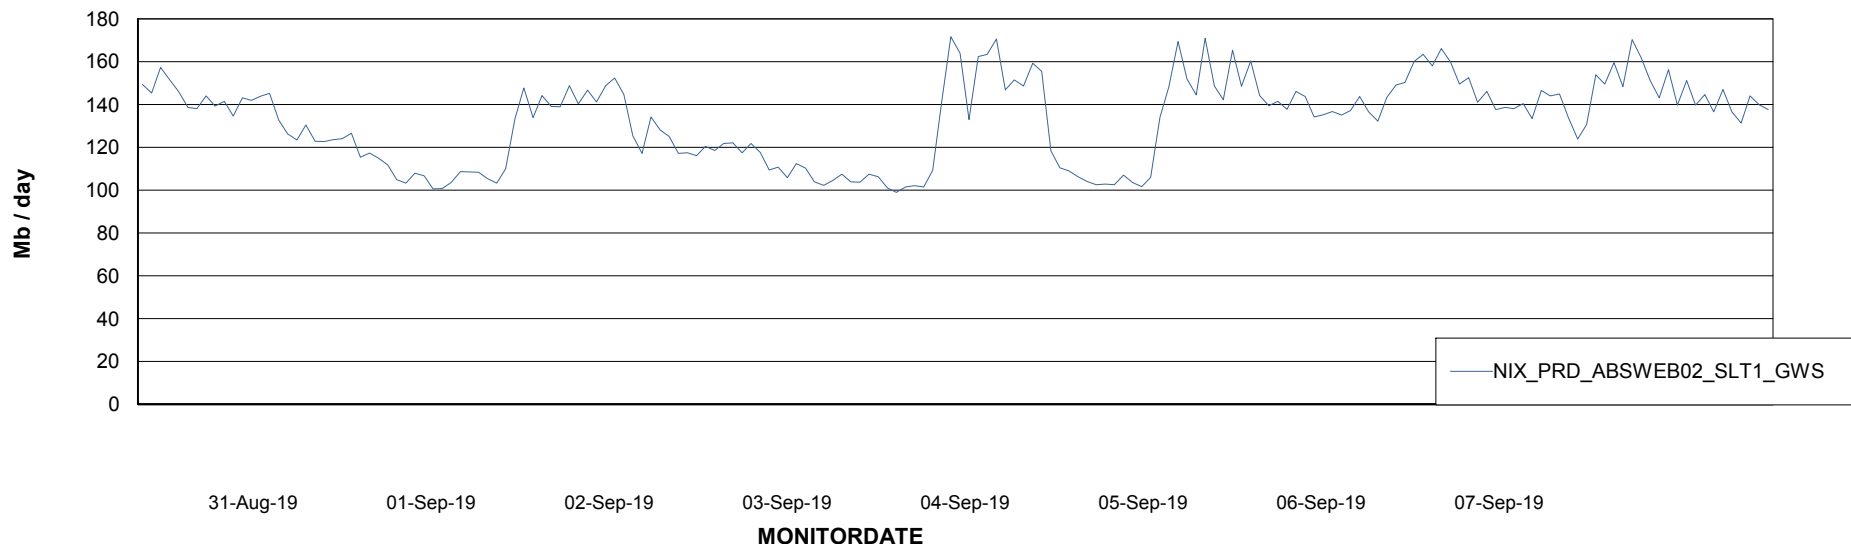

ABSSolute Web Component Services

Avg memory used per ABS Web component