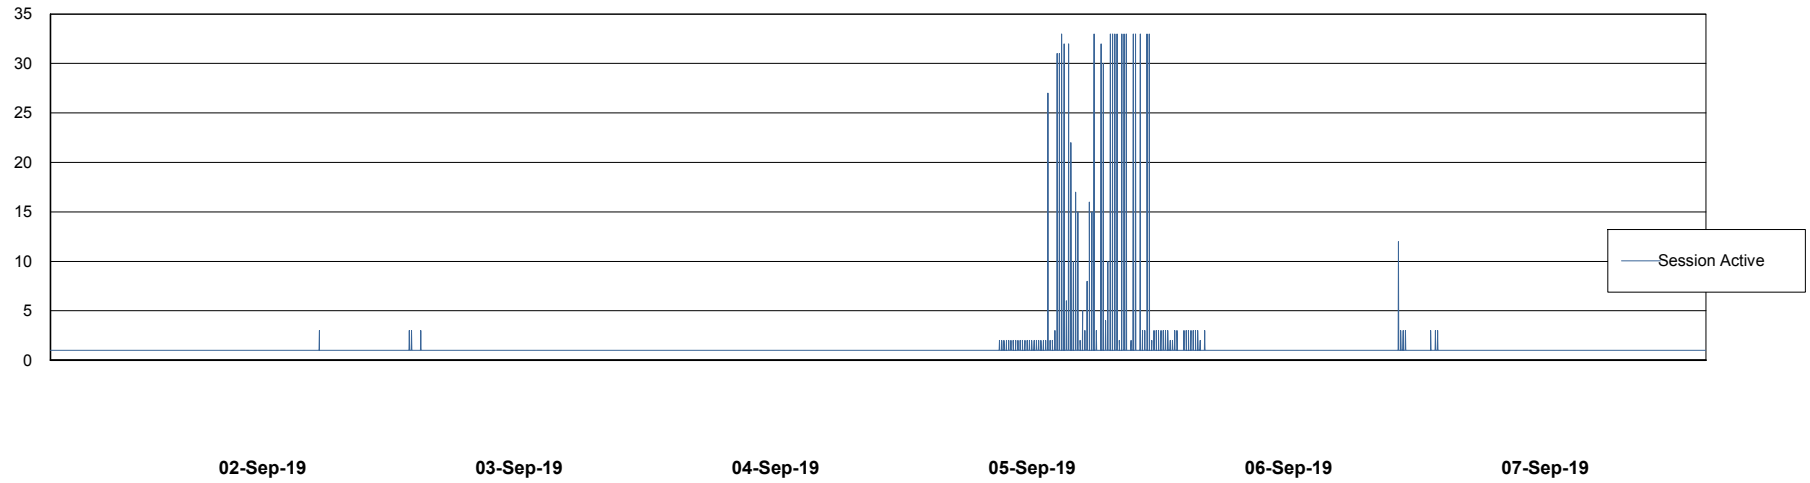

Database Performance NIXDB_Standby