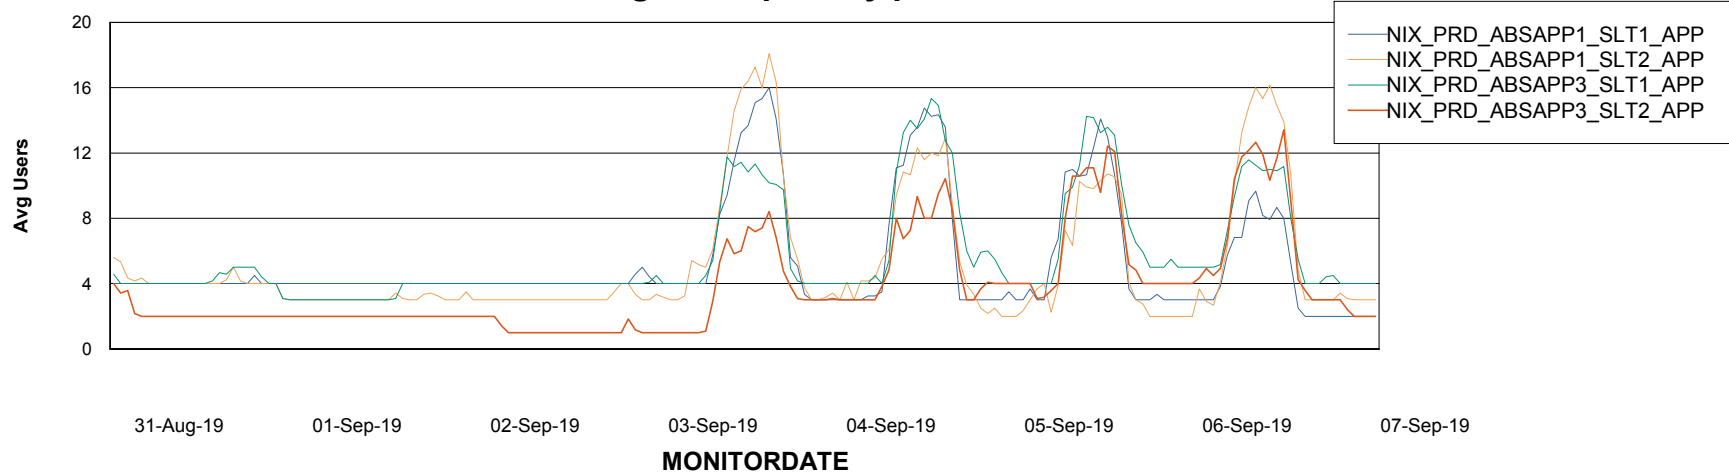

Avg users per day per ABS server