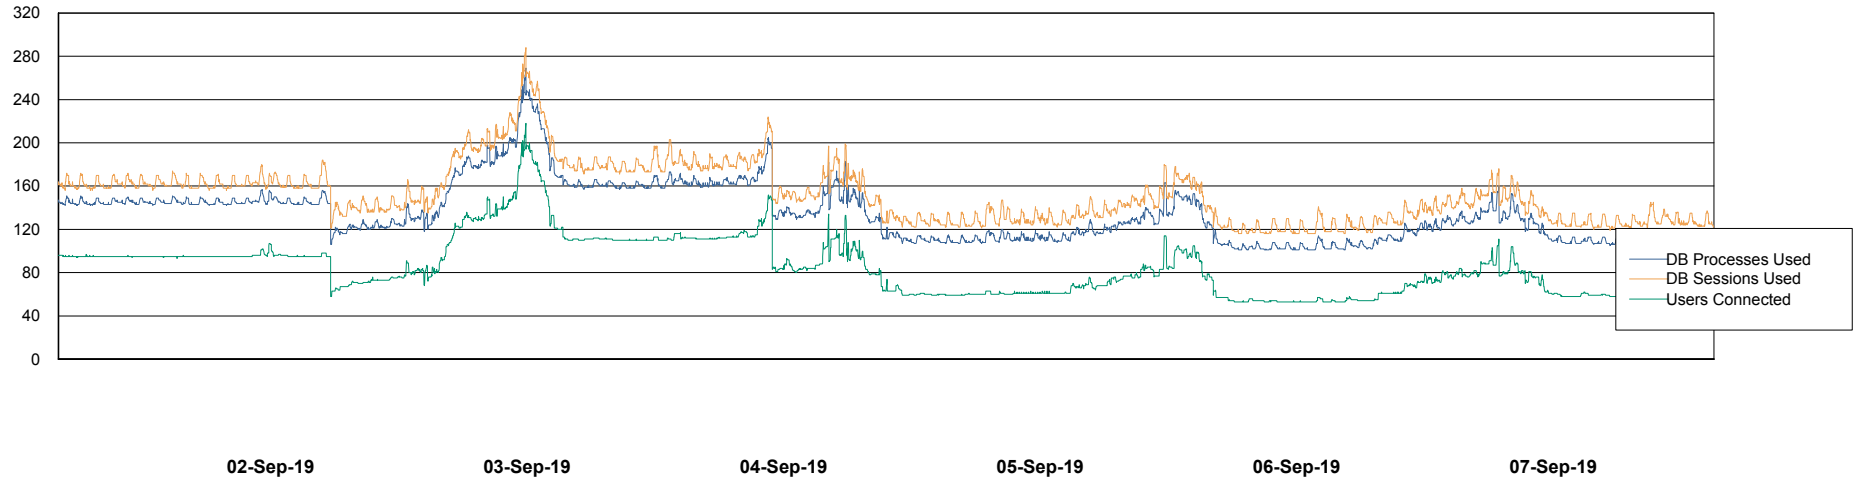

Weekly SLA Customer Report

Customer NIX_Production
Database ID 51

Database Performance NIXDB_BI

Weekly SLA Customer Report

Customer NIX_Production
Database ID 51

Database Performance NIXDB_Production

Weekly SLA Customer Report