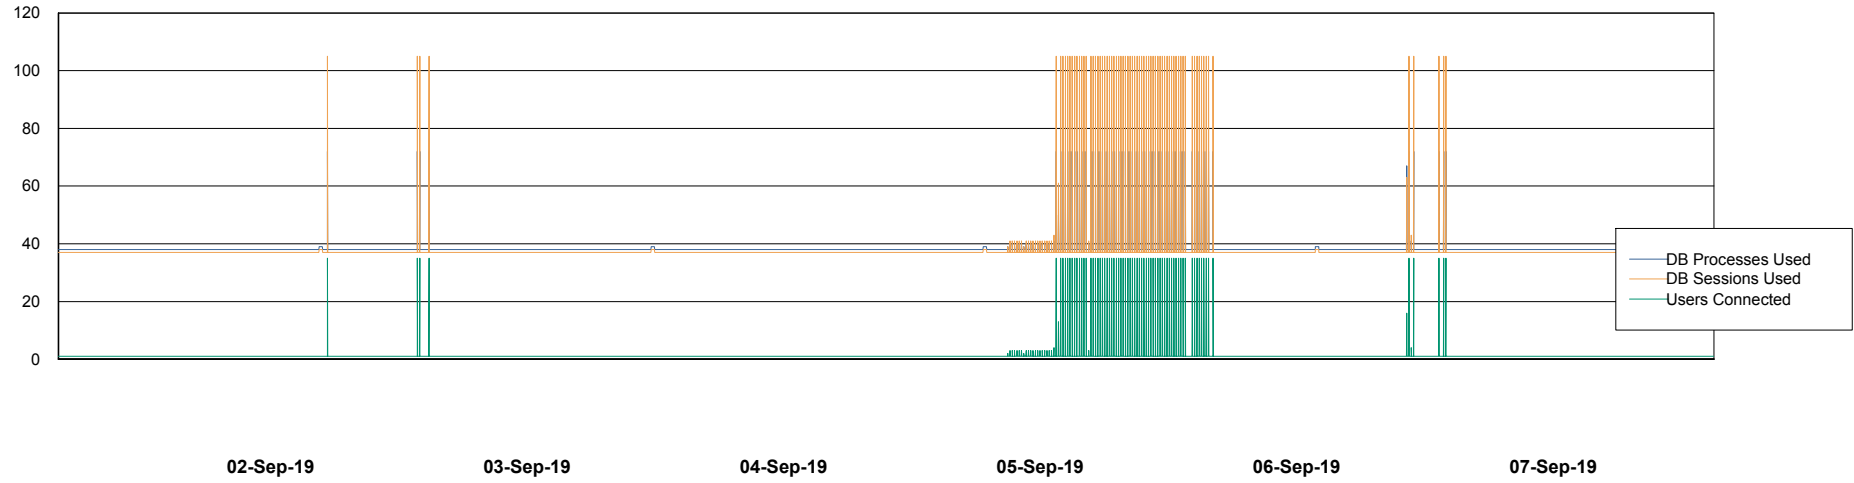

Database Performance NIXDB_Standby