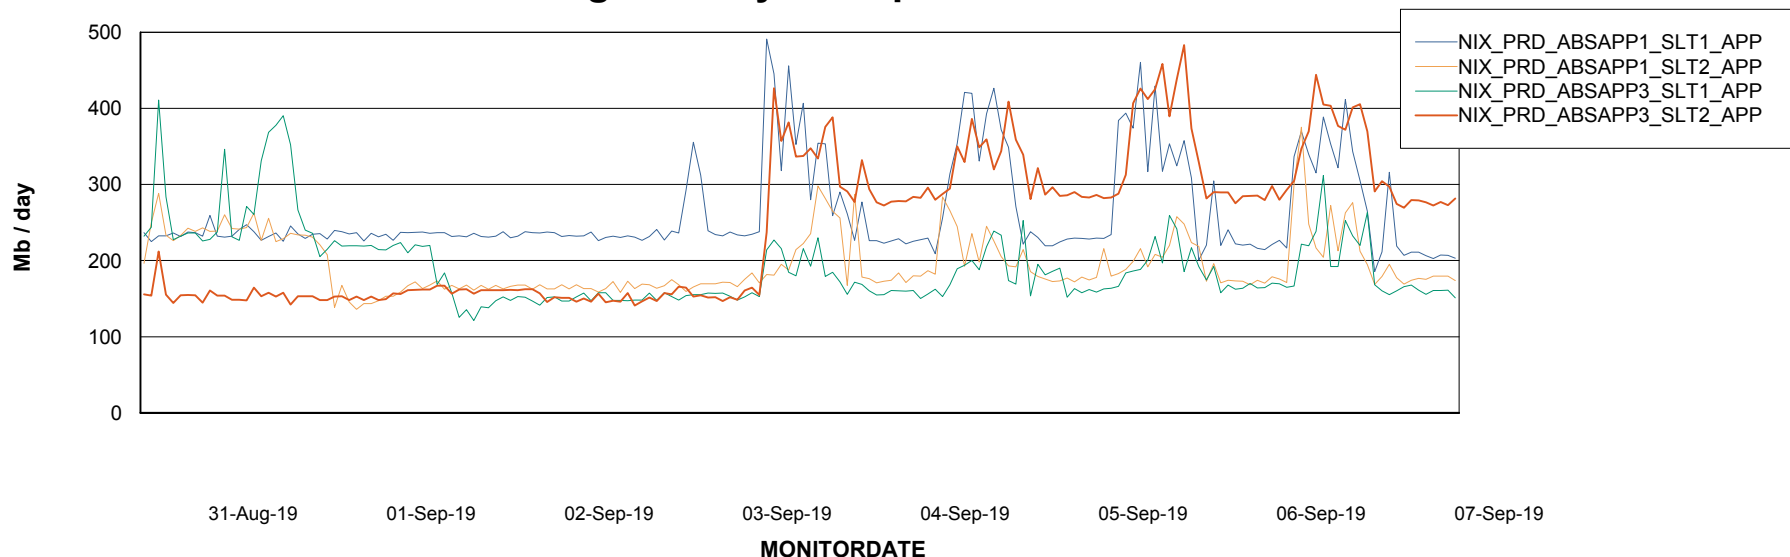

Standby Database Health NIX_Production

Recovery lag for last 7 days

Weekly SLA Customer Report

Customer NIX_Production
Database ID 51

ABSSolute Application Server Services

Avg memory used per ABS Server Service