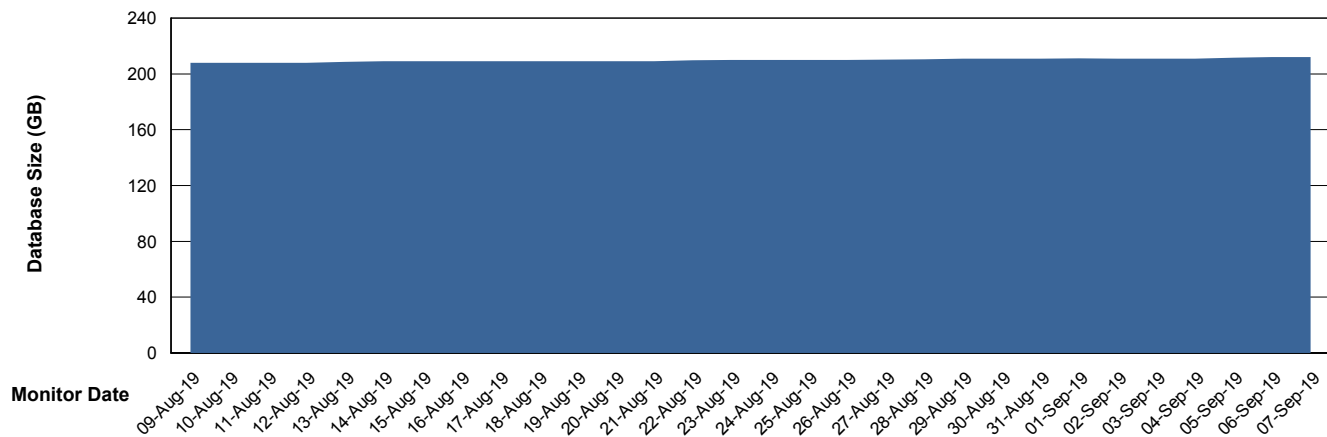

Weekly SLA Customer Report

Customer NIX_Production
Database ID 51

Database Performance NIXDB_BI

Weekly SLA Customer Report

Customer NIX_Production
Database ID 51

Database Performance NIXDB_Production

Weekly SLA Customer Report

Customer NIX_Production
Database ID 51

Database Performance NIXDB_Standby

Weekly SLA Customer Report

Customer NIX_Production
Database ID 51

DATABASE SIZE NIXDB_BI

Database growth over last month

DATABASE SIZE NIXDB_Production

Database growth over last month

Weekly SLA Customer Report

Customer NIX_Production
Database ID 51

Database Tablespace NIXDB_BI

Date	Tablespace Name	Filesize (Gb)	Usedsize (Gb)	Percentage free
07-Sep-19	ABSDATA	72	60	17
	INDX	72	61	15
06-Sep-19	ABSDATA	72	60	17
	INDX	72	61	15
05-Sep-19	ABSDATA	72	60	17
	INDX	72	61	15
04-Sep-19	ABSDATA	72	60	17
	INDX	72	61	15
03-Sep-19	ABSDATA	72	60	17
	INDX	72	61	15
02-Sep-19	ABSDATA	72	60	17
	INDX	72	61	15
01-Sep-19	ABSDATA	72	60	17
	INDX	72	61	15