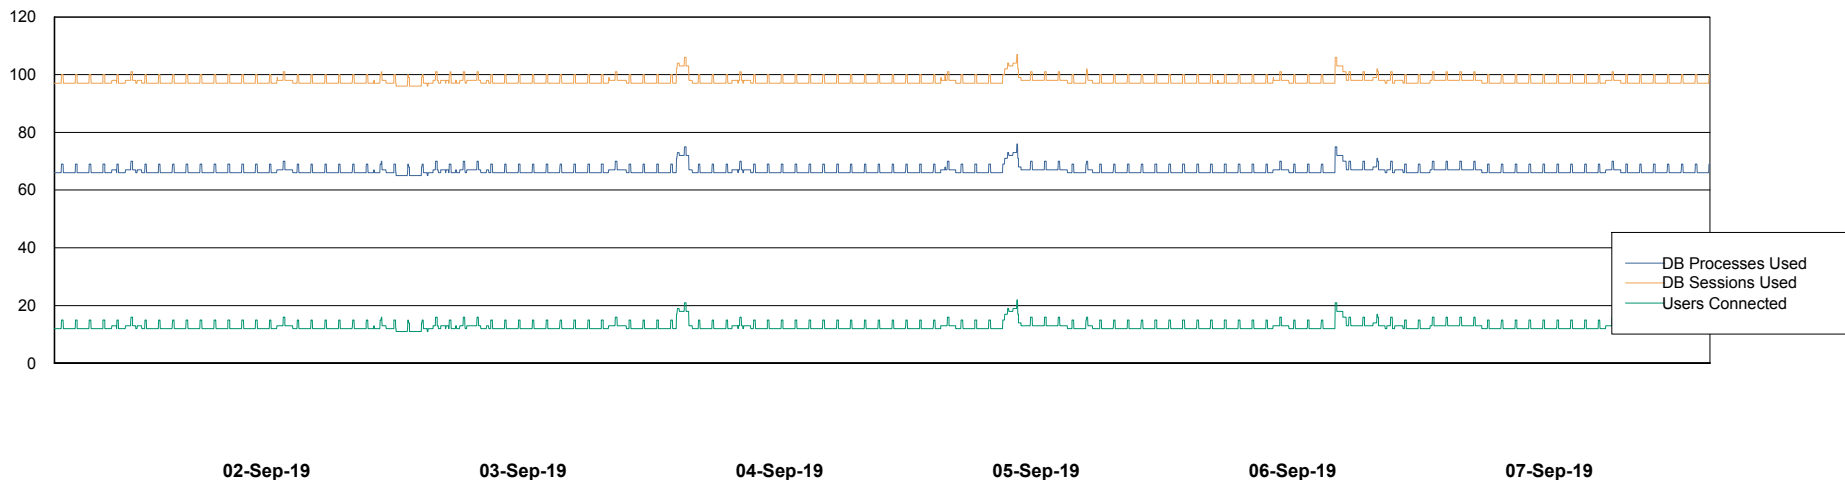

Weekly SLA Customer Report

Customer LLG_Production
Database ID 53

Database Performance LLGDB_Production

Weekly SLA Customer Report

Customer LLG_Production
Database ID 53

Database Performance LLGDB_Standby

Weekly SLA Customer Report