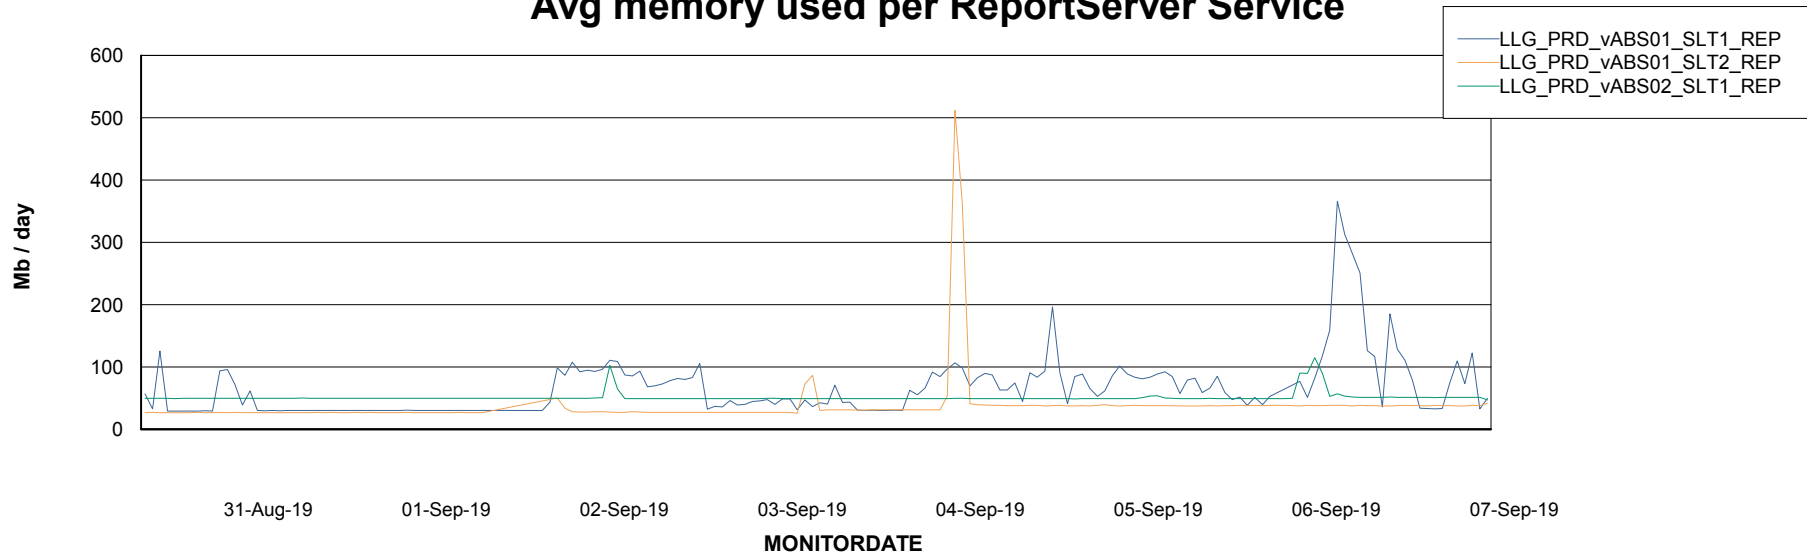

ABSSolute Application ReportServer Services

Avg memory used per ReportServer Service