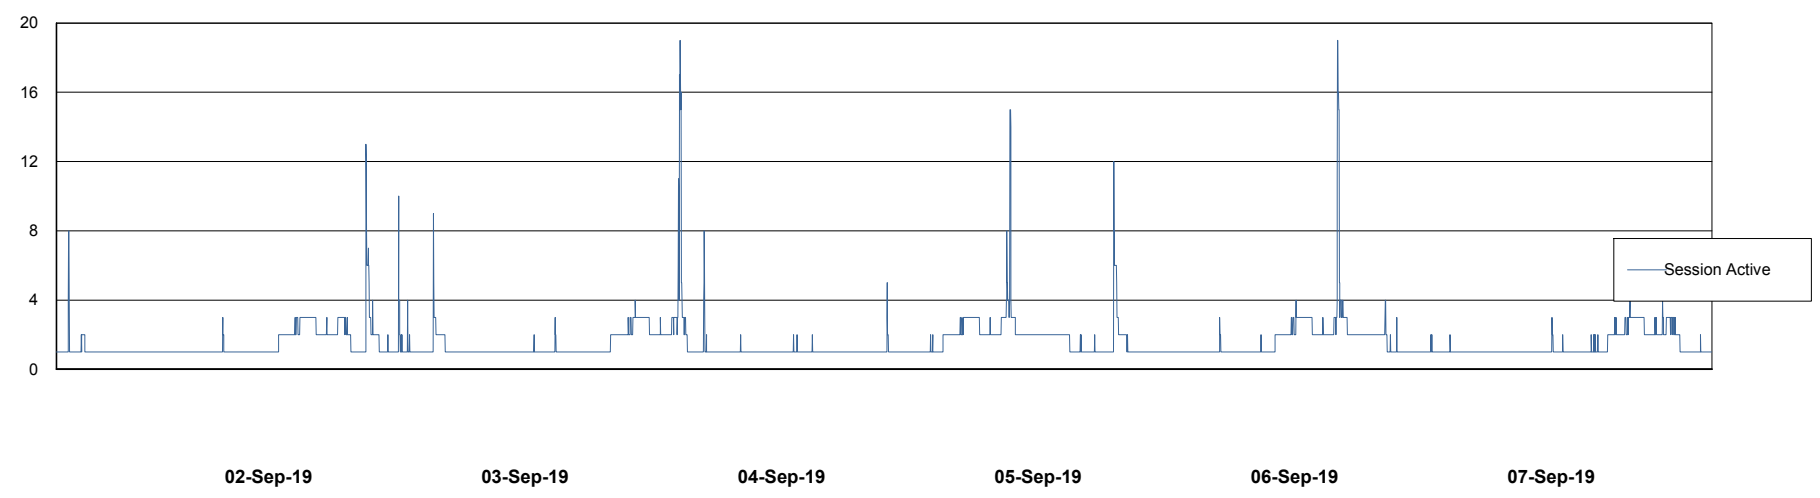

Database Performance LLGDBBI_Production