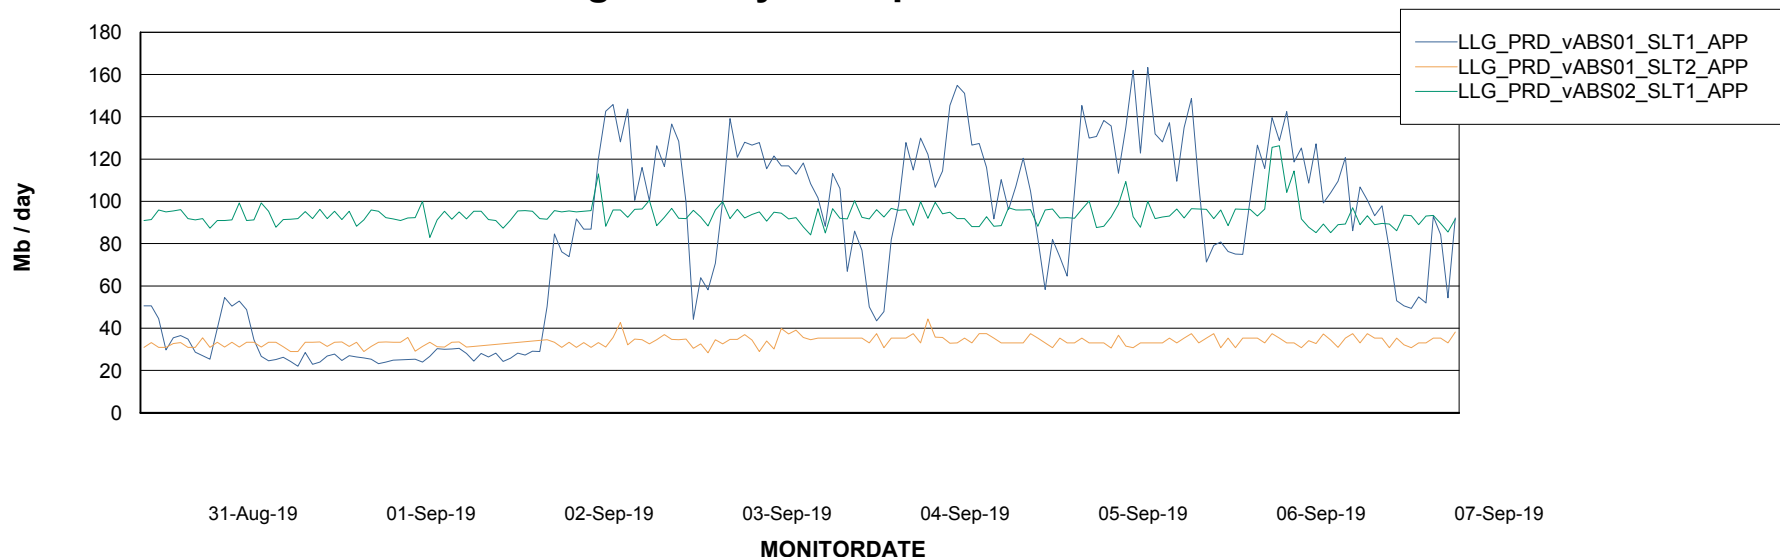

ABSSolute Application Server Services

Avg memory used per ABS Server Service