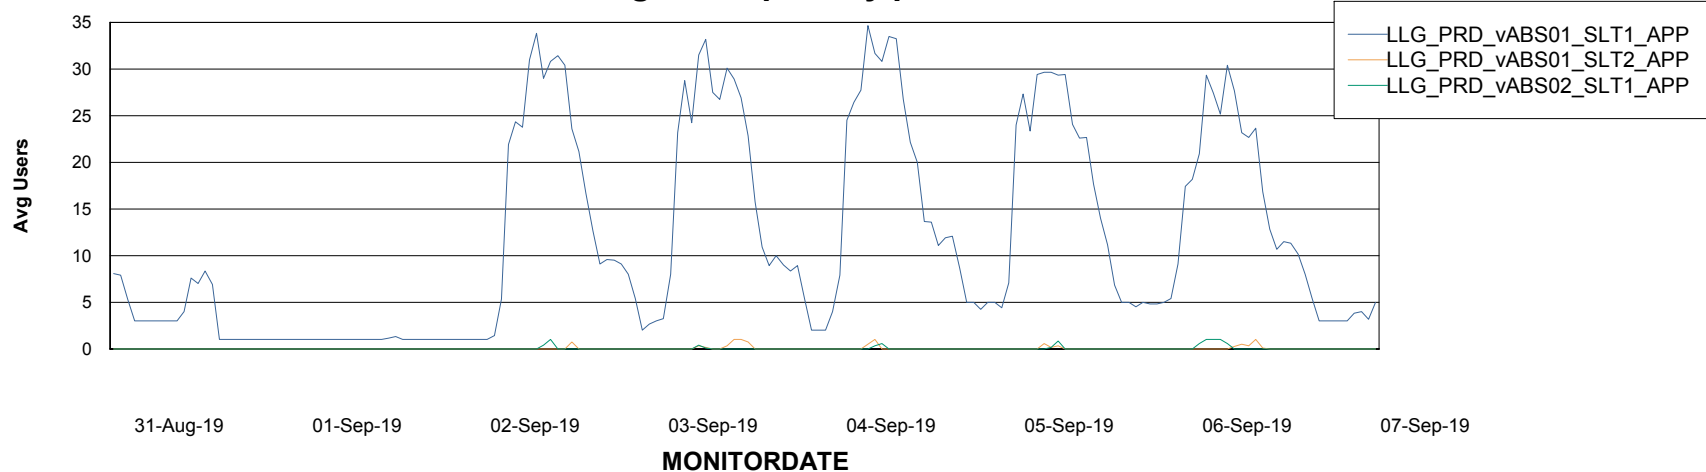

Weekly SLA Customer Report

Customer LLG_Production
Database ID 53

ABSSolute Application Server Services

Avg memory used per ABS Server Service

Avg users per day per ABS server

Weekly SLA Customer Report

Customer LLG_Production
 Database ID 53