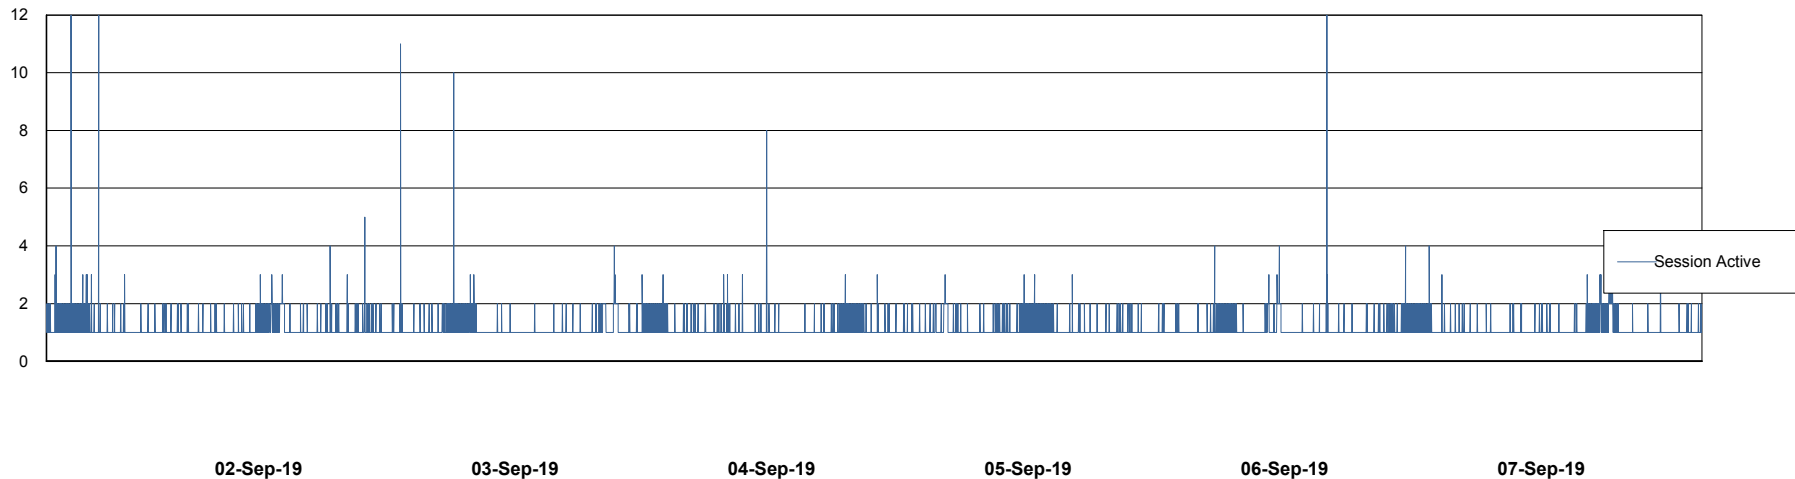

Weekly SLA Customer Report

Customer LLG_Production
Database ID 53

Database Performance LLGDB_Production

Weekly SLA Customer Report

Customer LLG_Production
Database ID 53

Database Performance LLGDB_Standby

Weekly SLA Customer Report