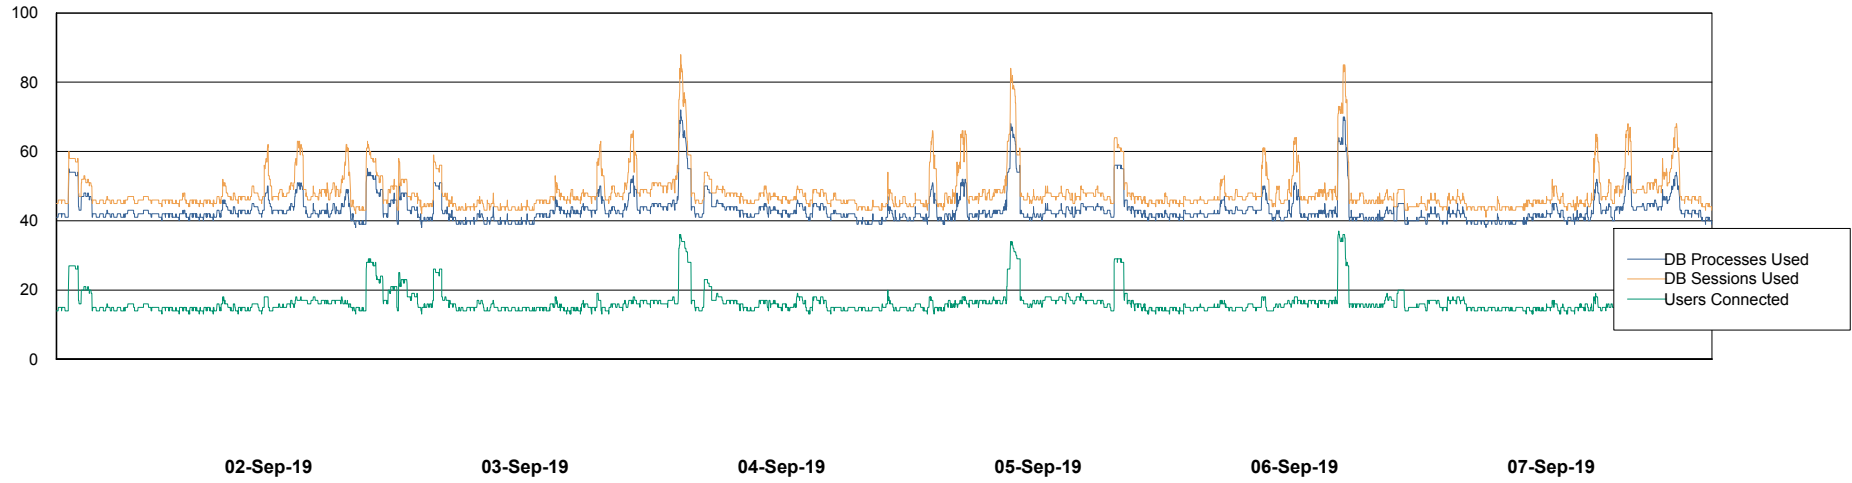

Database Performance LLGDBBI_Production