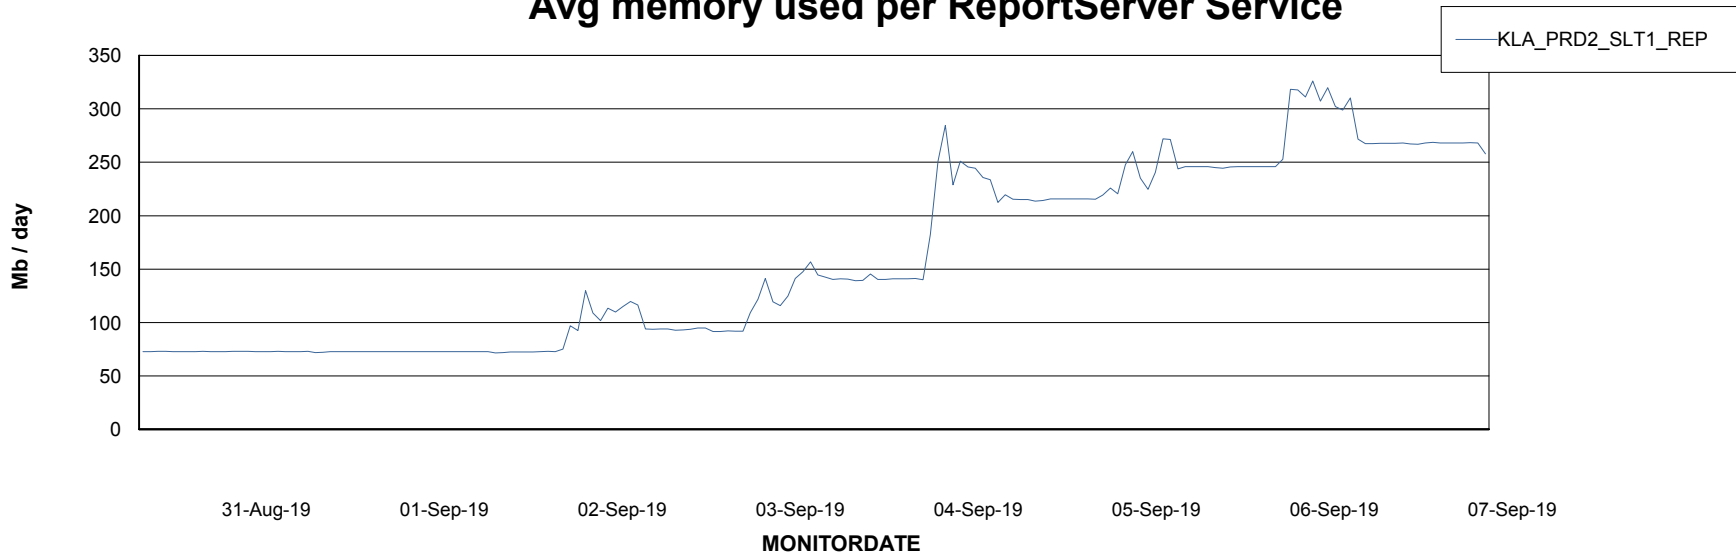

ABSSolute Application ReportServer Services

Avg memory used per ReportServer Service