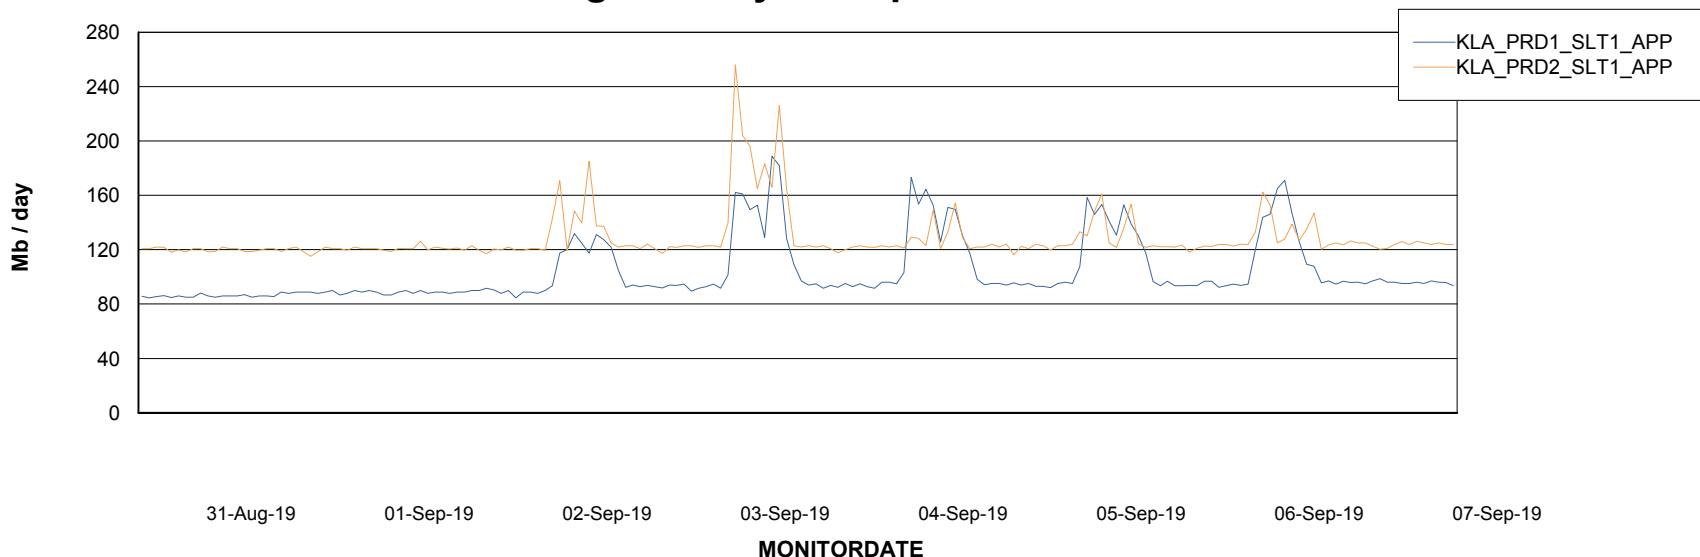

ABSSolute Application Server Services

Avg memory used per ABS Server Service