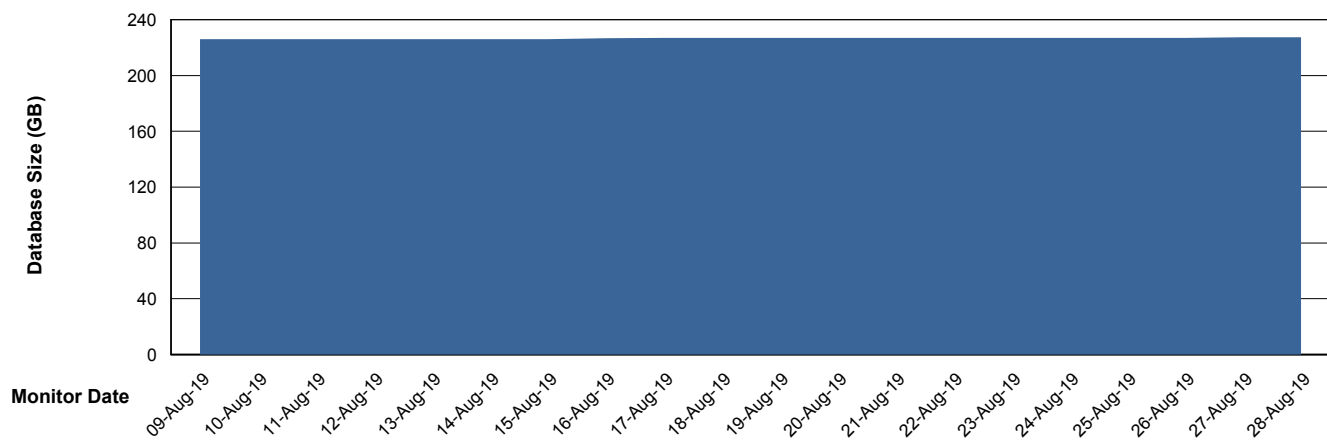

Weekly SLA Customer Report

Customer FIS_Production
Database ID 46

DATABASE SIZE FISDB_Production

Database growth over last month

Weekly SLA Customer Report

Customer FIS_Production
Database ID 46

Standby Database Health FIS_Production

Recovery lag for last 7 days