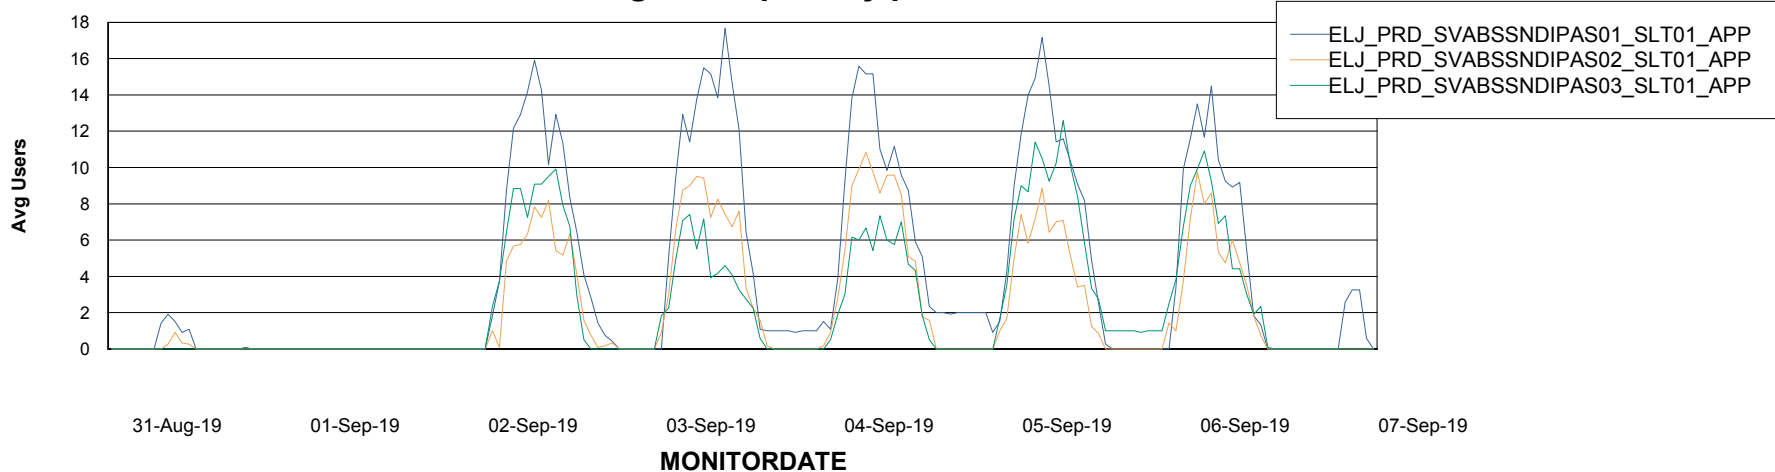

Weekly SLA Customer Report

Customer ELJ Production
Database ID 72

ABSSolute Application Server Services

Avg memory used per ABS Server Service

Avg users per day per ABS server

Weekly SLA Customer Report

Customer ELJ Production
Database ID 72