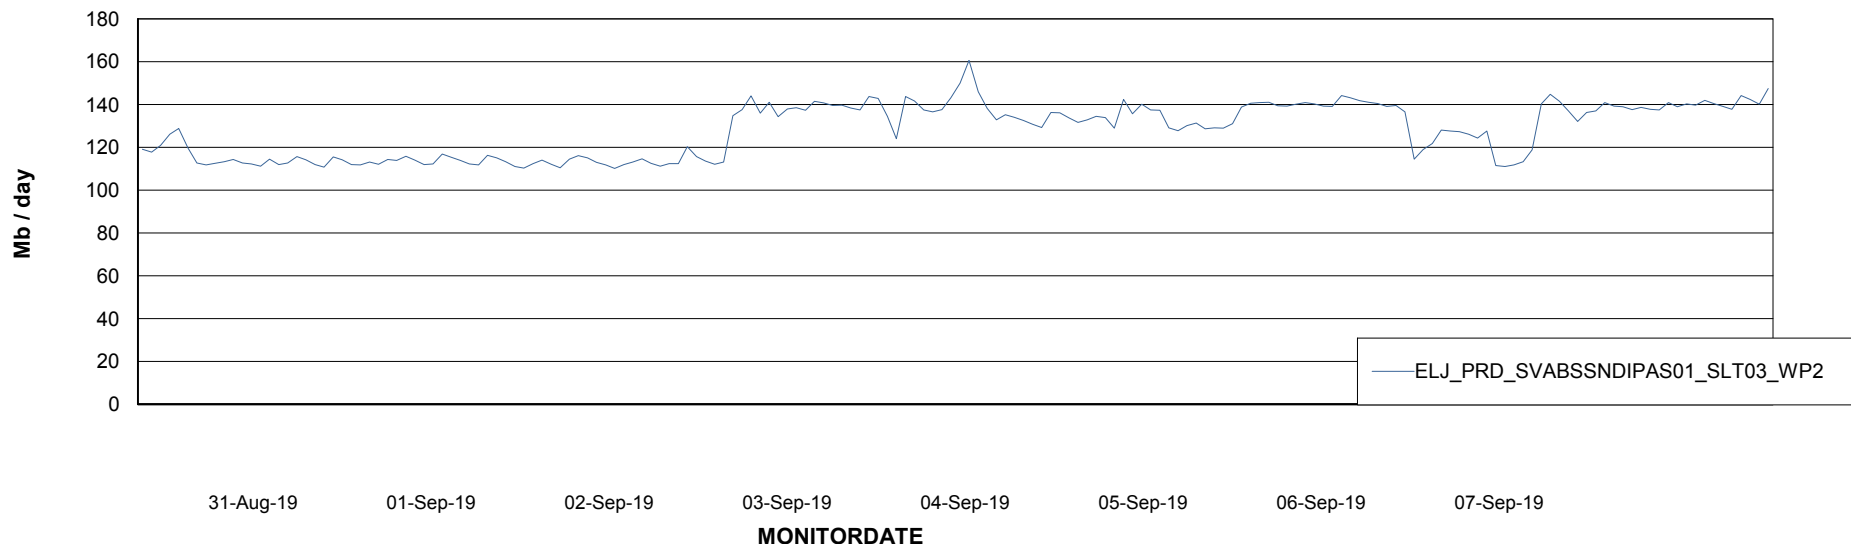

ABSSolute Application ReportServer Services

Avg memory used per ReportServer Service

Weekly SLA Customer Report

Customer ELJ Production
Database ID 72

ABSSolute Web Component Services

Avg memory used per ABS Web component