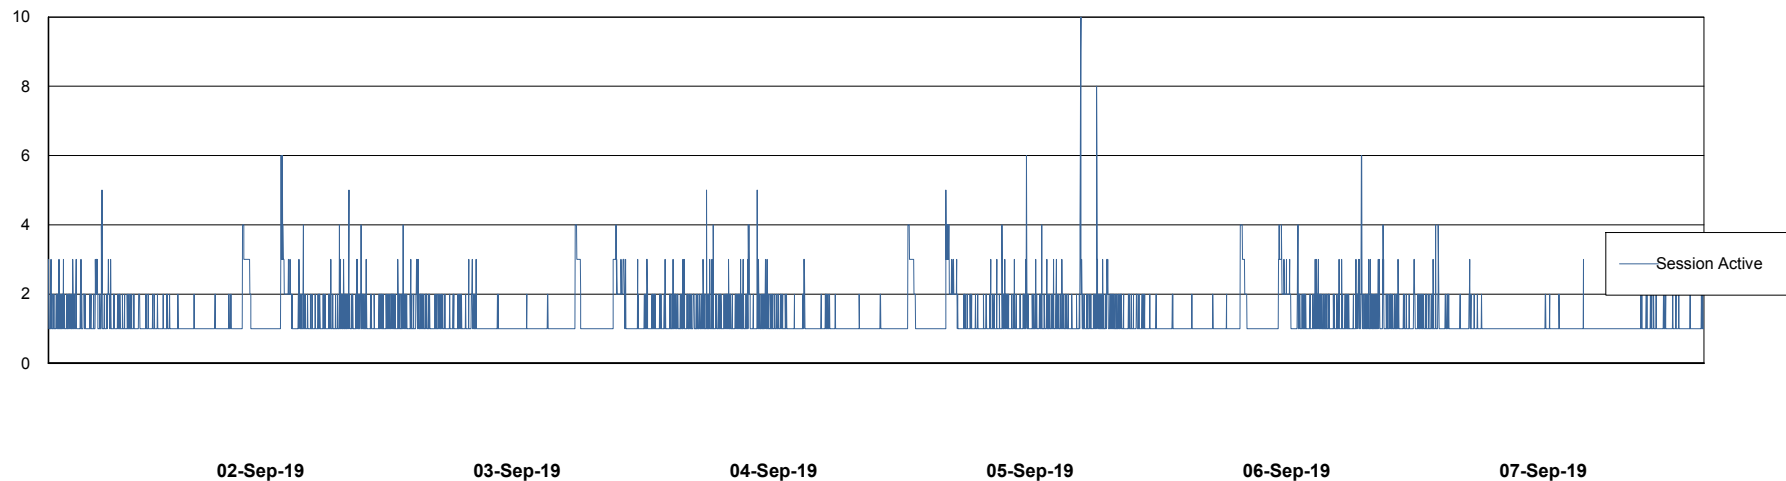

Database Performance ELJDB_Production