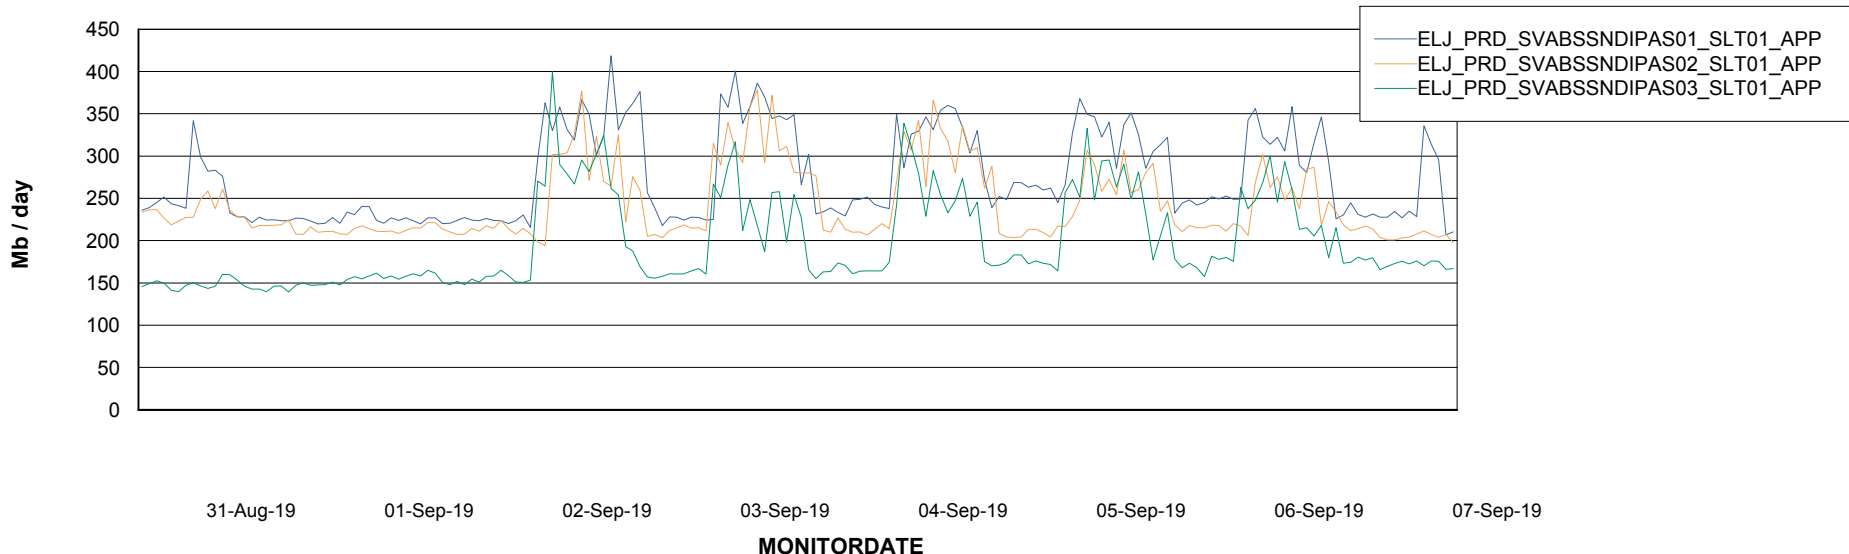

ABSSolute Application Server Services

Avg memory used per ABS Server Service