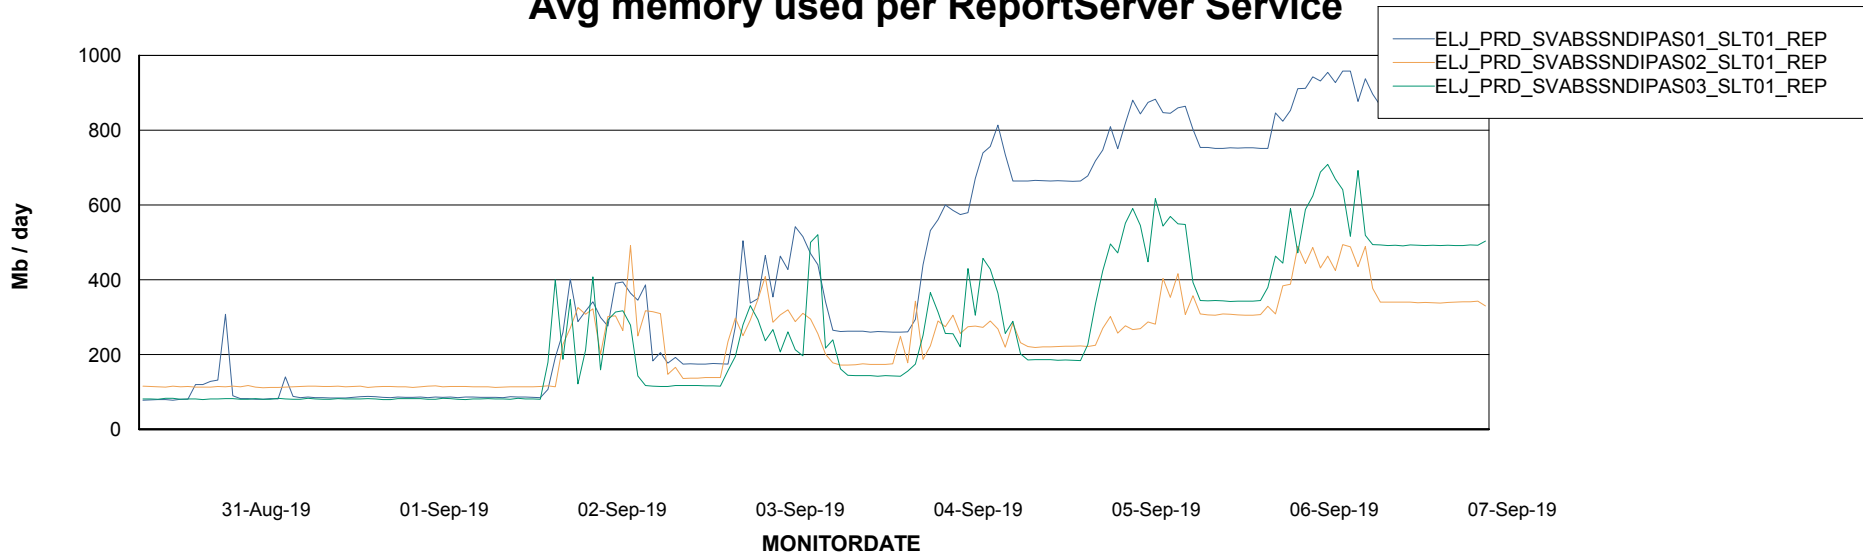

ABSSolute Application ReportServer Services

Avg memory used per ReportServer Service