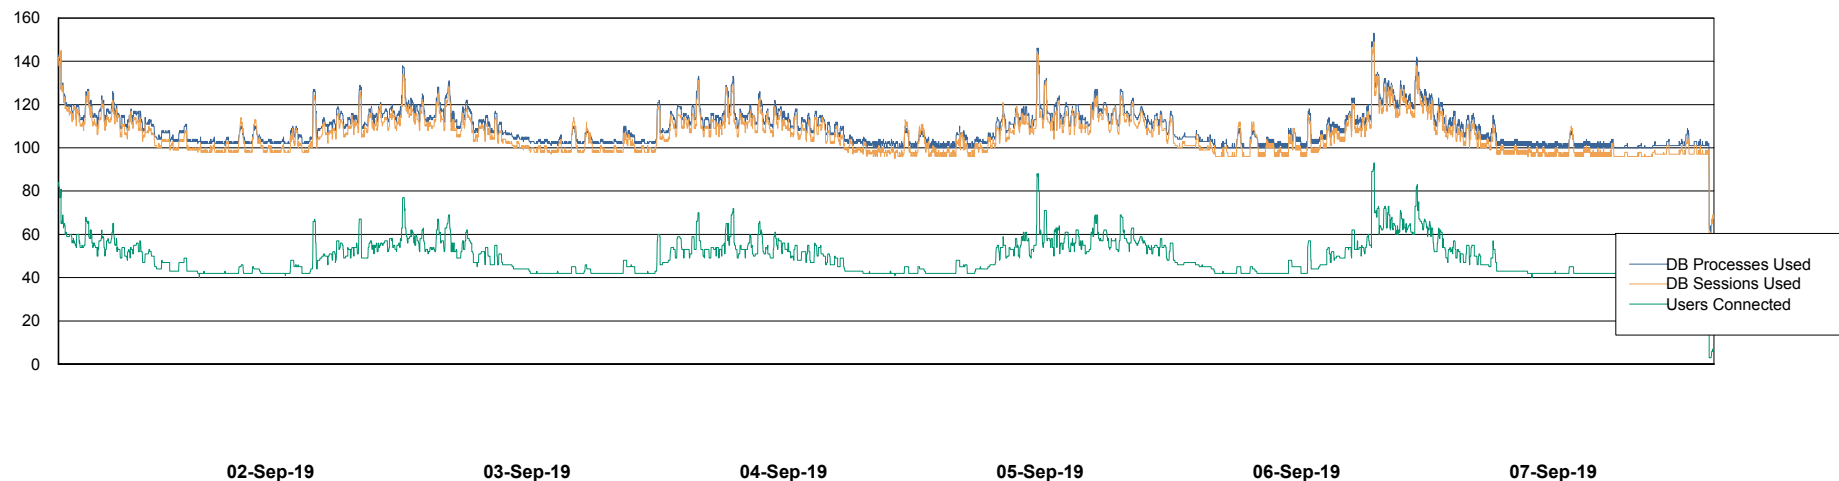

Database Performance ELJDB_Production