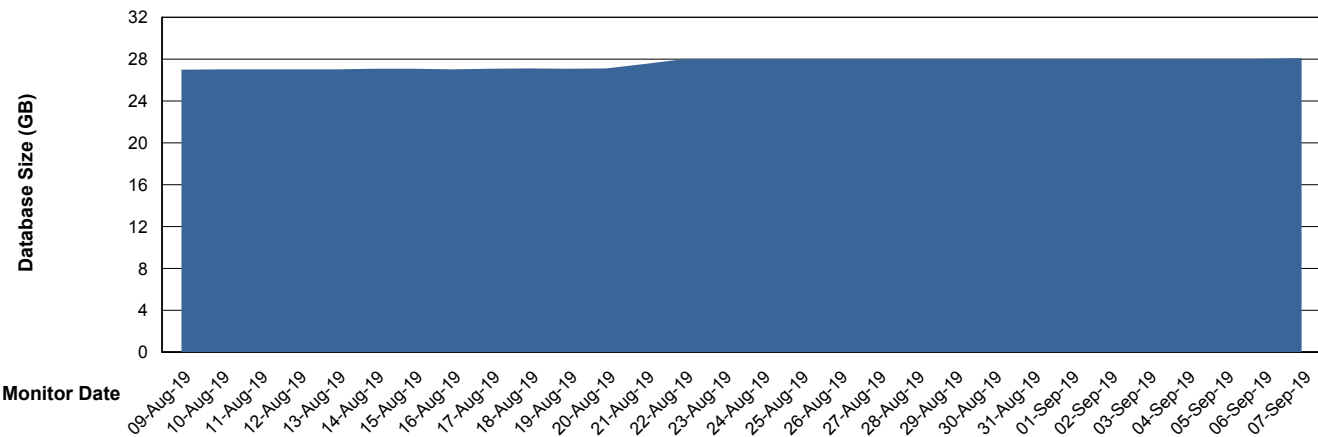

Weekly SLA Customer Report

Customer ELJ Production
Database ID 72

Database Performance ELJDB_Production

Weekly SLA Customer Report

Customer ELJ Production
Database ID 72

Database Performance ELJDB_Standby

Weekly SLA Customer Report

Customer ELJ Production
 Database ID 72

DATABASE SIZE ELJDB_Production

Database growth over last month

Database Tablespace ELJDB_Production

Date	Tablespace Name	Filesize (Gb)	Usedsize (Gb)	Percentage free
07-Sep-19	ABSDATA	29	24	17
	INDX	4	2	50
06-Sep-19	ABSDATA	29	24	17
	INDX	4	2	50
05-Sep-19	ABSDATA	29	24	17
	INDX	4	2	50
04-Sep-19	ABSDATA	29	24	17
	INDX	4	2	50
03-Sep-19	ABSDATA	29	24	17
	INDX	4	2	50
02-Sep-19	ABSDATA	29	24	17
	INDX	4	2	50
01-Sep-19	ABSDATA	28	24	14
	INDX	4	2	50