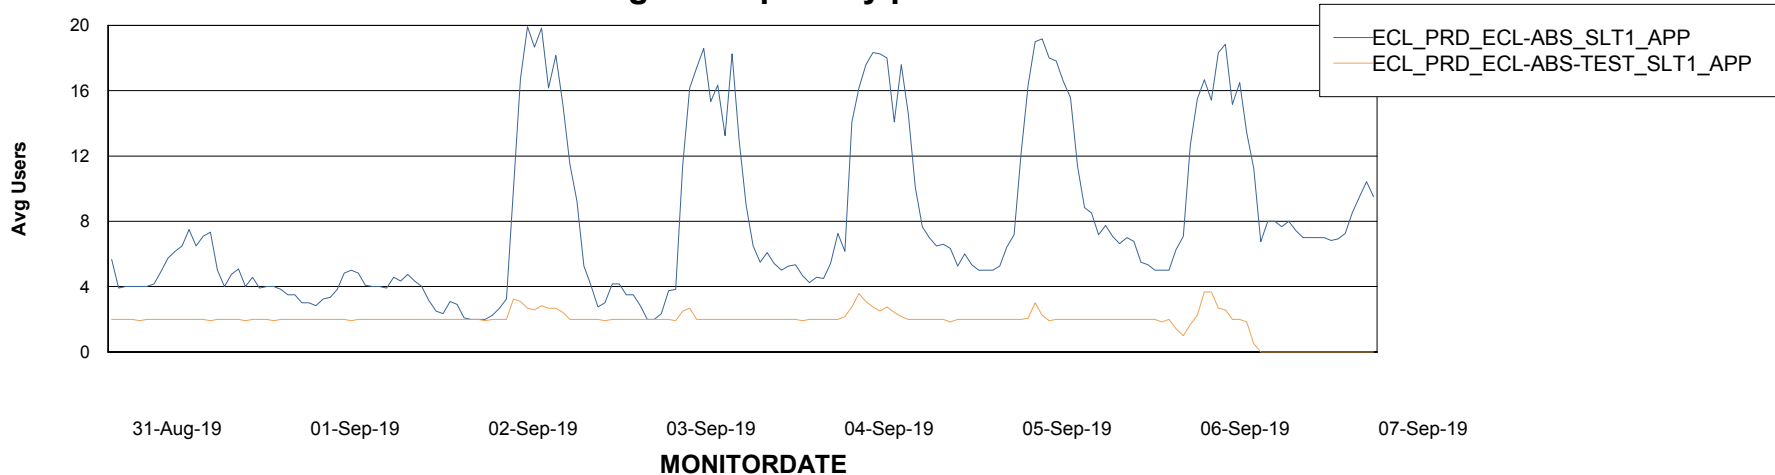

Avg users per day per ABS server