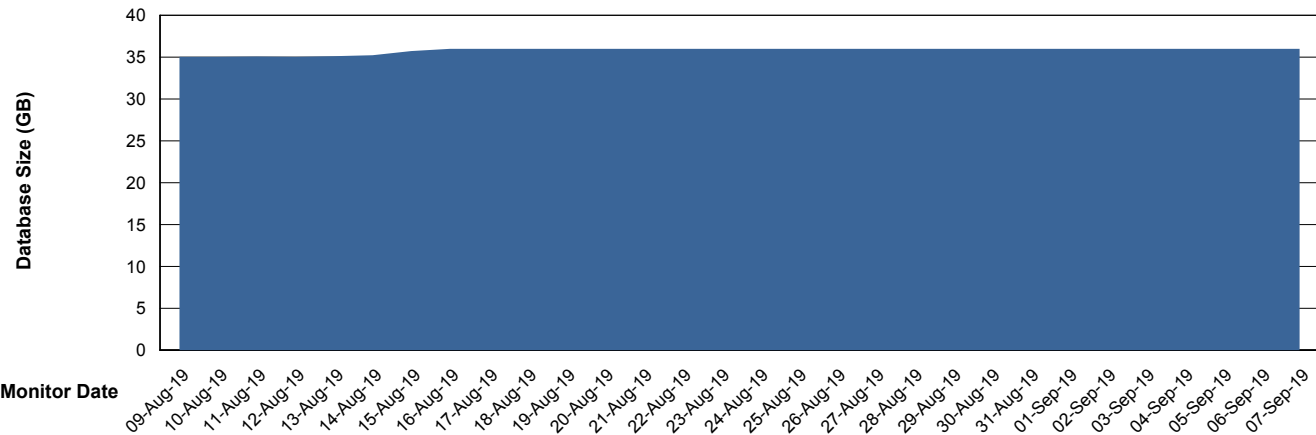

Weekly SLA Customer Report

Customer ECL Production
Database ID 77

Database Performance ECLDB_Production

Weekly SLA Customer Report

Customer ECL Production
Database ID 77

Database Performance ECLDB_Standby

Weekly SLA Customer Report

Customer ECL Production
 Database ID 77

DATABASE SIZE ECLDB_Production

Database growth over last month

Database Tablespace ECLDB_Production

Date	Tablespace Name	Filesize (Gb)	Usedsize (Gb)	Percentage free
07-Sep-19	ABSDATA	40	33	18
	INDX	8	1	88
06-Sep-19	ABSDATA	40	33	18
	INDX	8	1	88
05-Sep-19	ABSDATA	40	33	18
	INDX	8	1	88
04-Sep-19	ABSDATA	40	33	18
	INDX	8	1	88
03-Sep-19	ABSDATA	40	33	18
	INDX	8	1	88
02-Sep-19	ABSDATA	40	33	18
	INDX	8	1	88
01-Sep-19	ABSDATA	40	33	18
	INDX	8	1	88