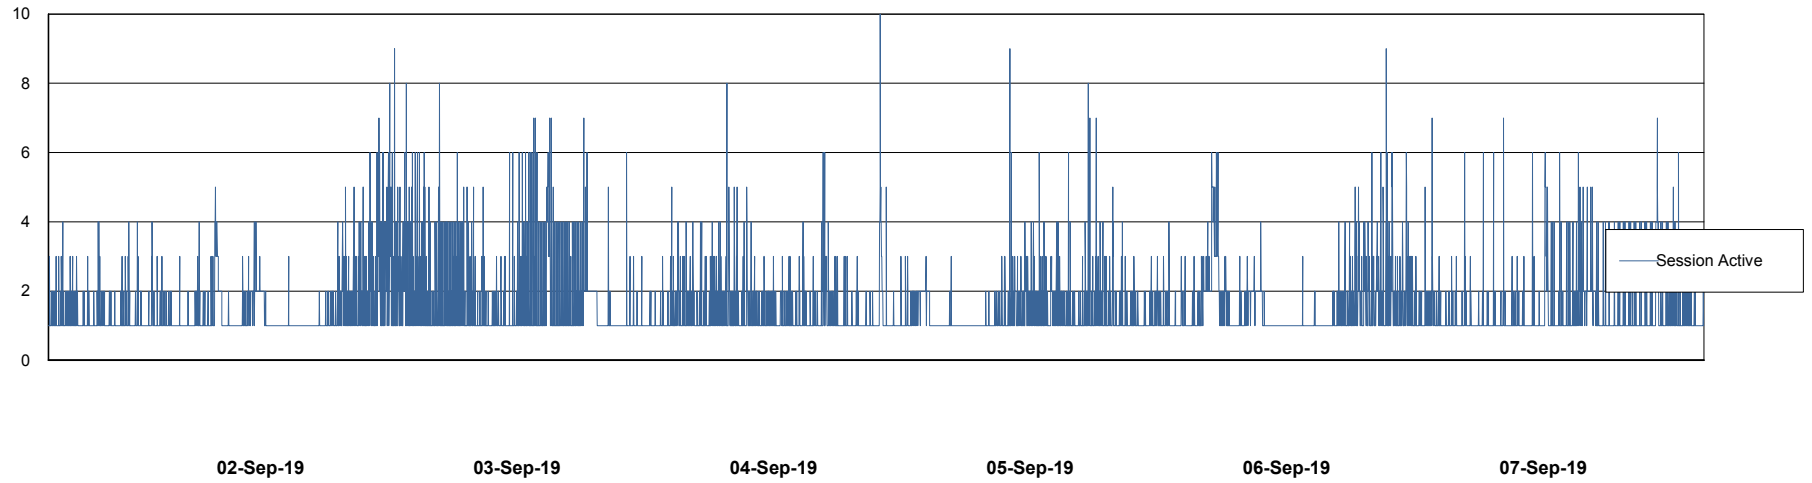

Database Performance ECLDB_Production