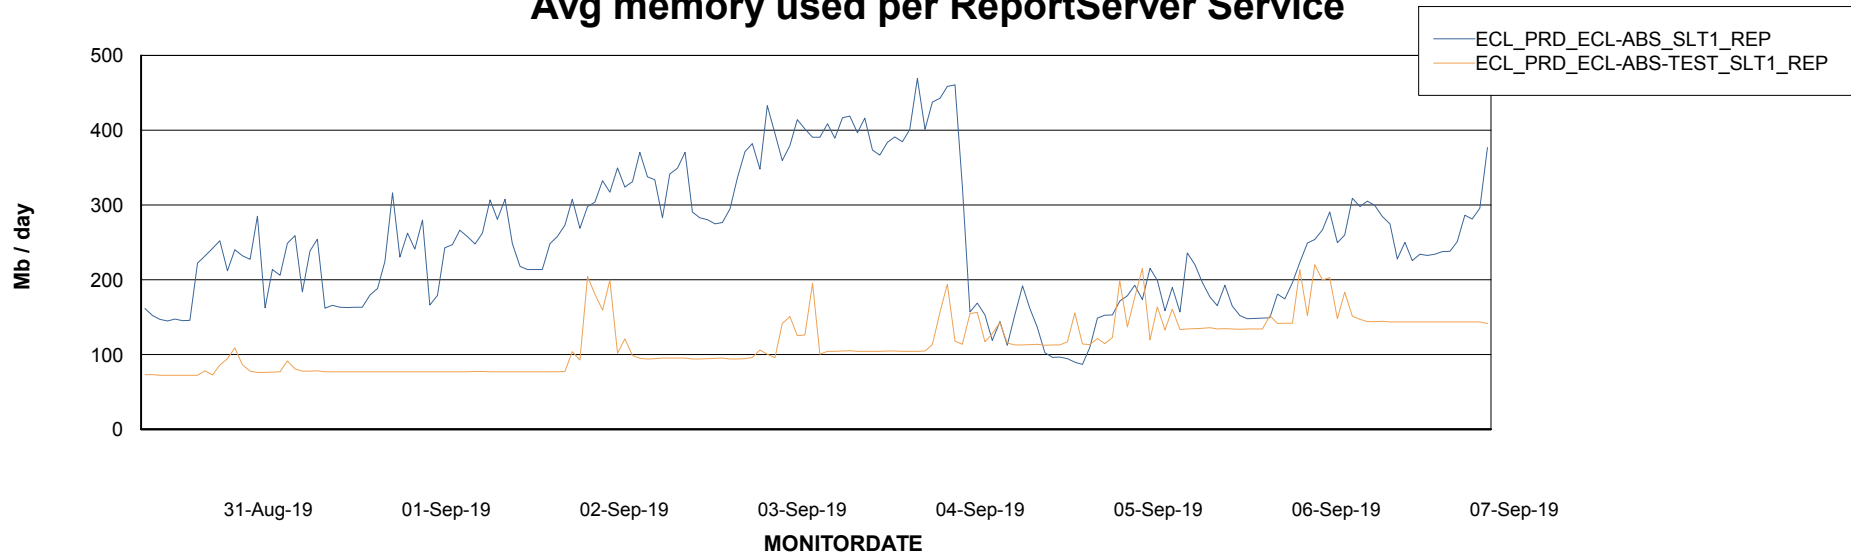

Avg memory used per ABS Server Service

Avg users per day per ABS server

Weekly SLA Customer Report

Customer ECL Production
Database ID 77

ABSSolute Application ReportServer Services

Avg memory used per ReportServer Service