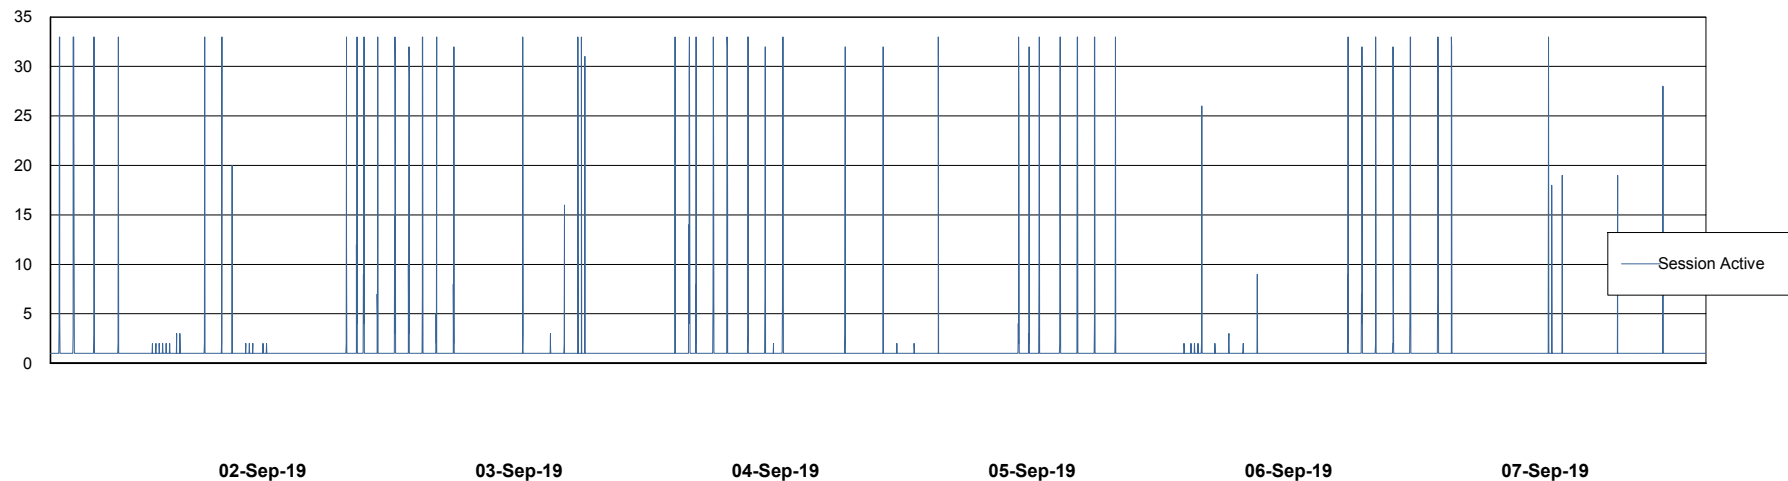

Weekly SLA Customer Report

Customer ECL Production
Database ID 77

Database Performance ECLDB_Production

Weekly SLA Customer Report

Customer ECL Production
Database ID 77

Database Performance ECLDB_Standby

Weekly SLA Customer Report