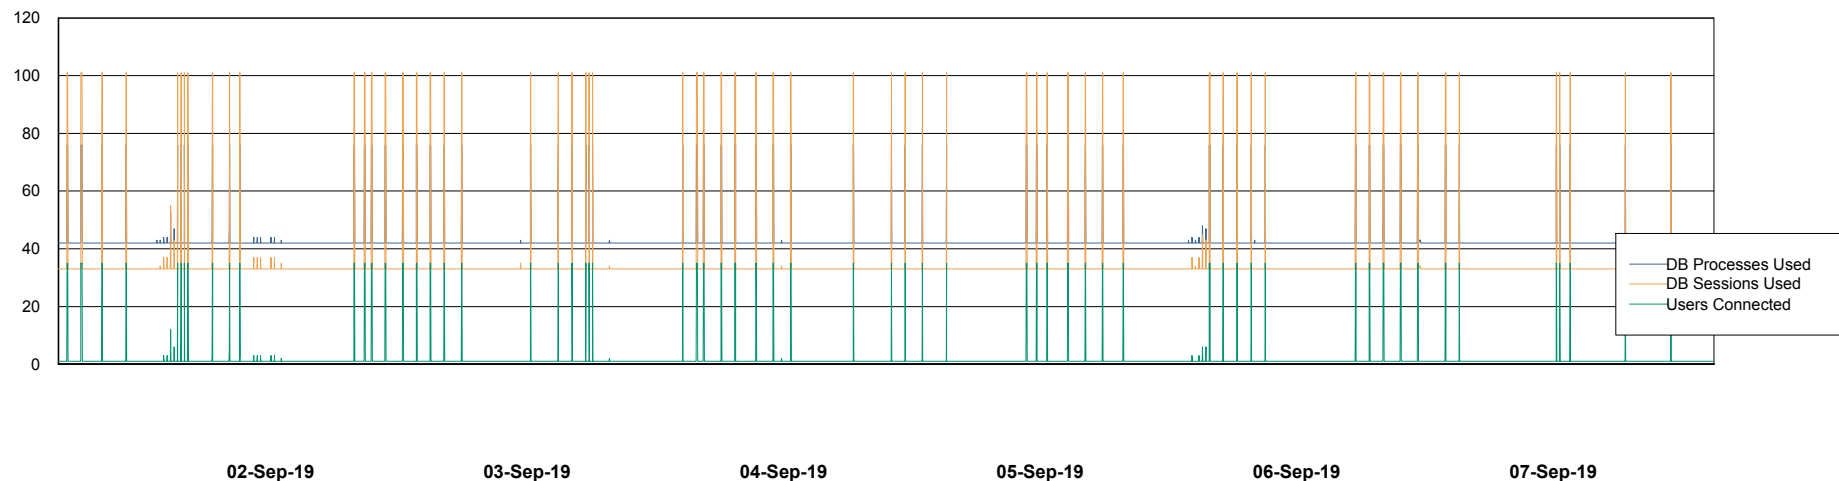

Weekly SLA Customer Report

Customer ECL Production
Database ID 77

Database Performance ECLDB_Production

Weekly SLA Customer Report

Customer ECL Production
Database ID 77

Database Performance ECLDB_Standby

Weekly SLA Customer Report