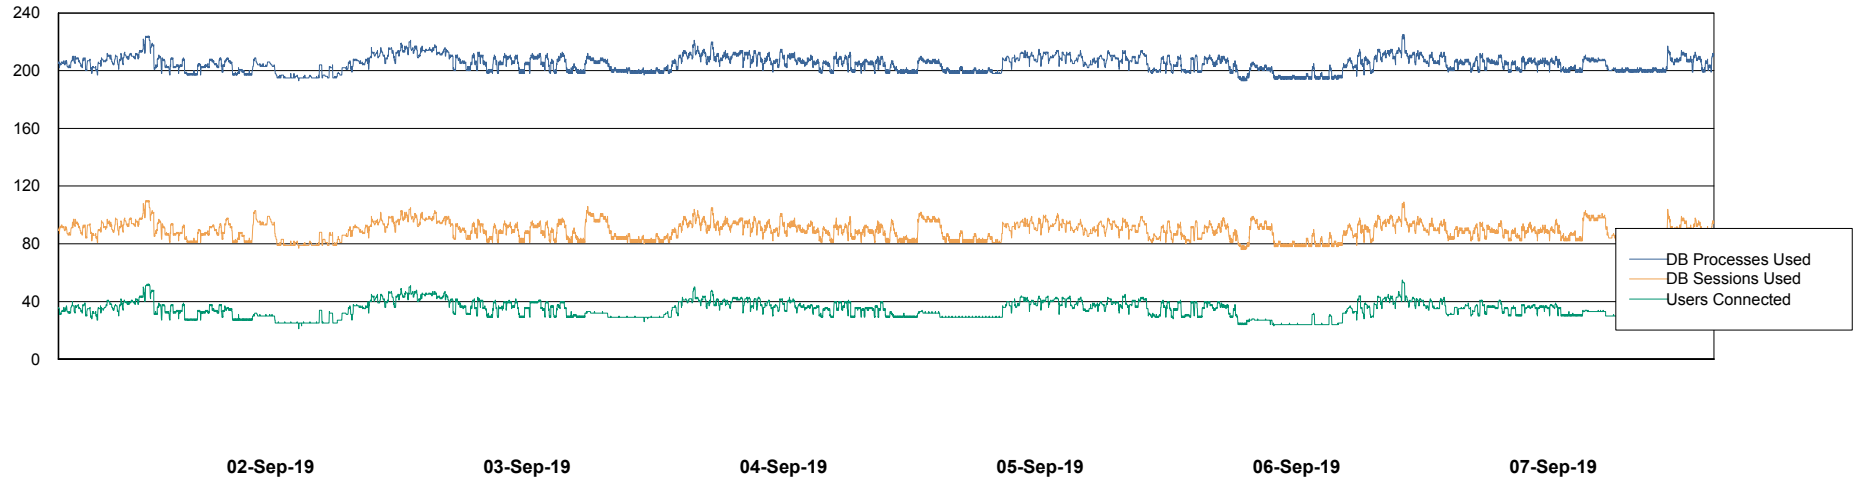

Database Performance ECLDB_Production