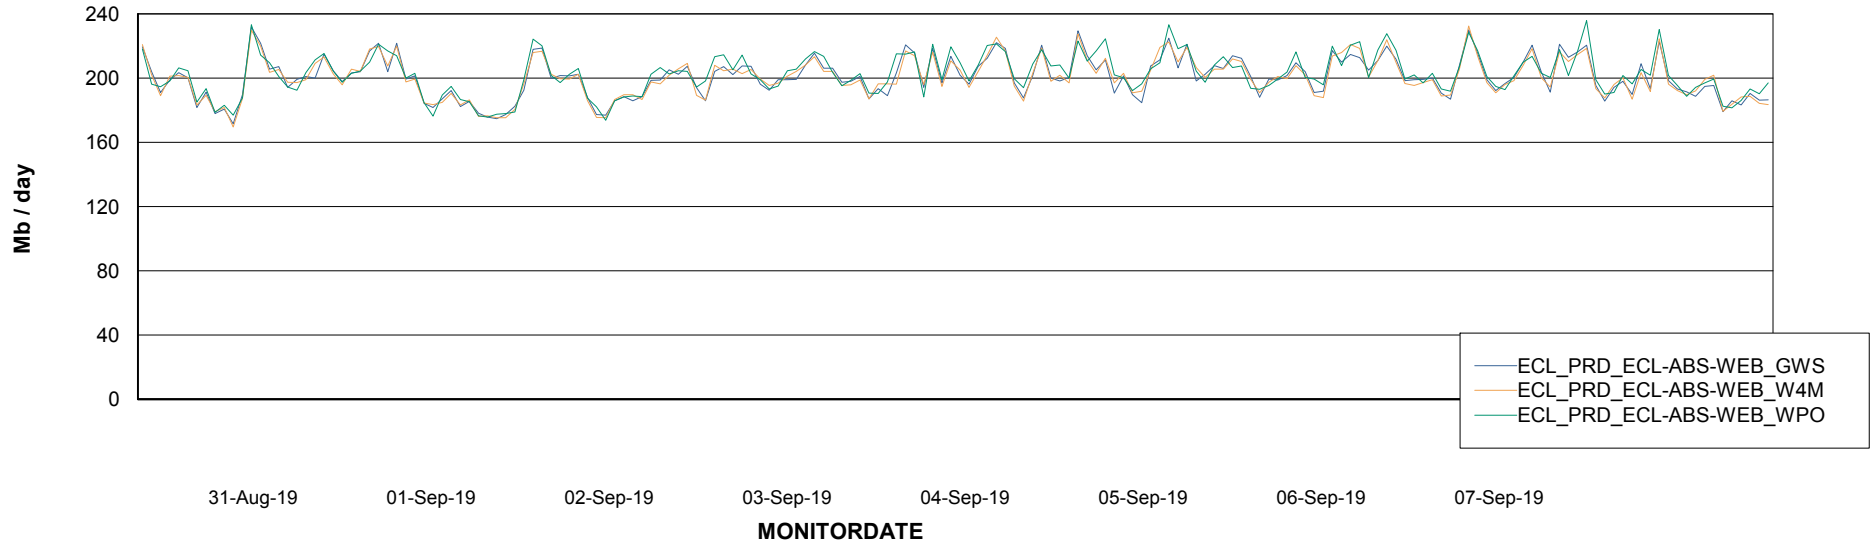

ABSSolute Web Component Services

Avg memory used per ABS Web component