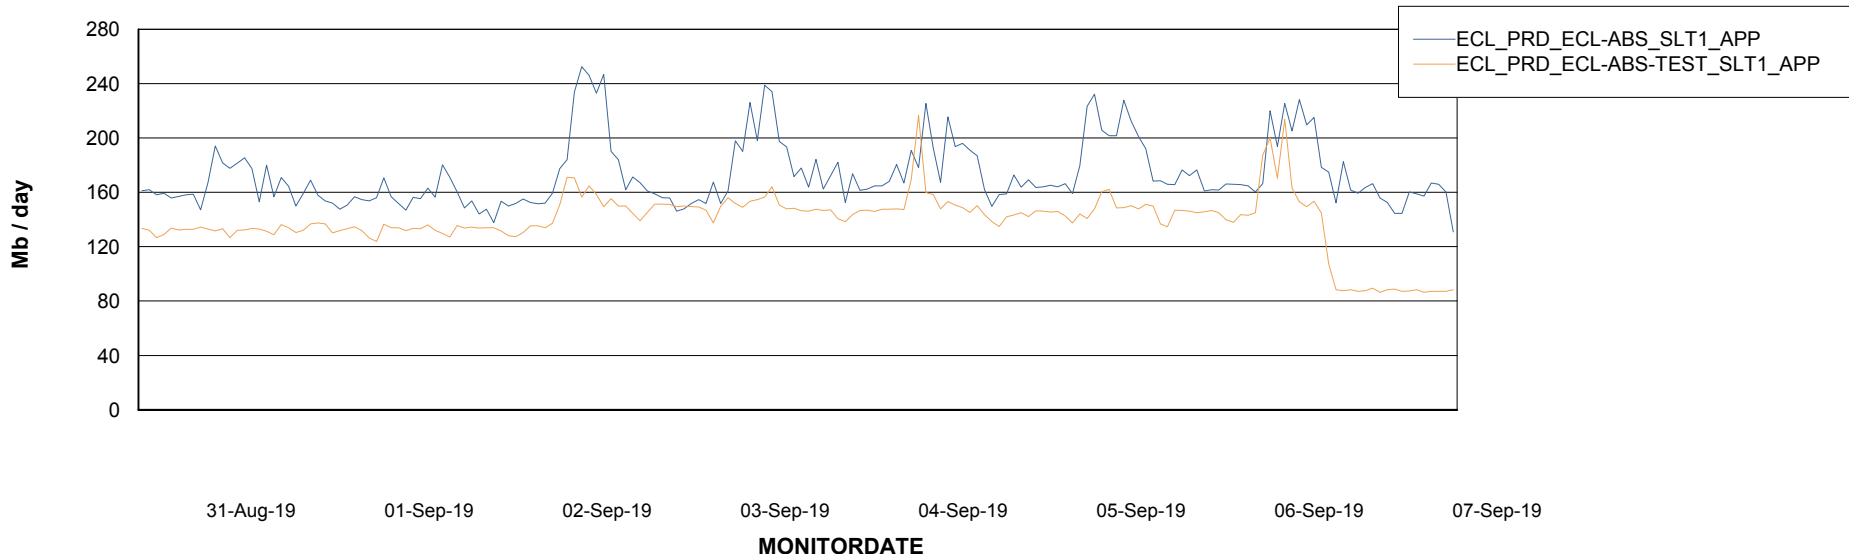

ABSSolute Application Server Services

Avg memory used per ABS Server Service