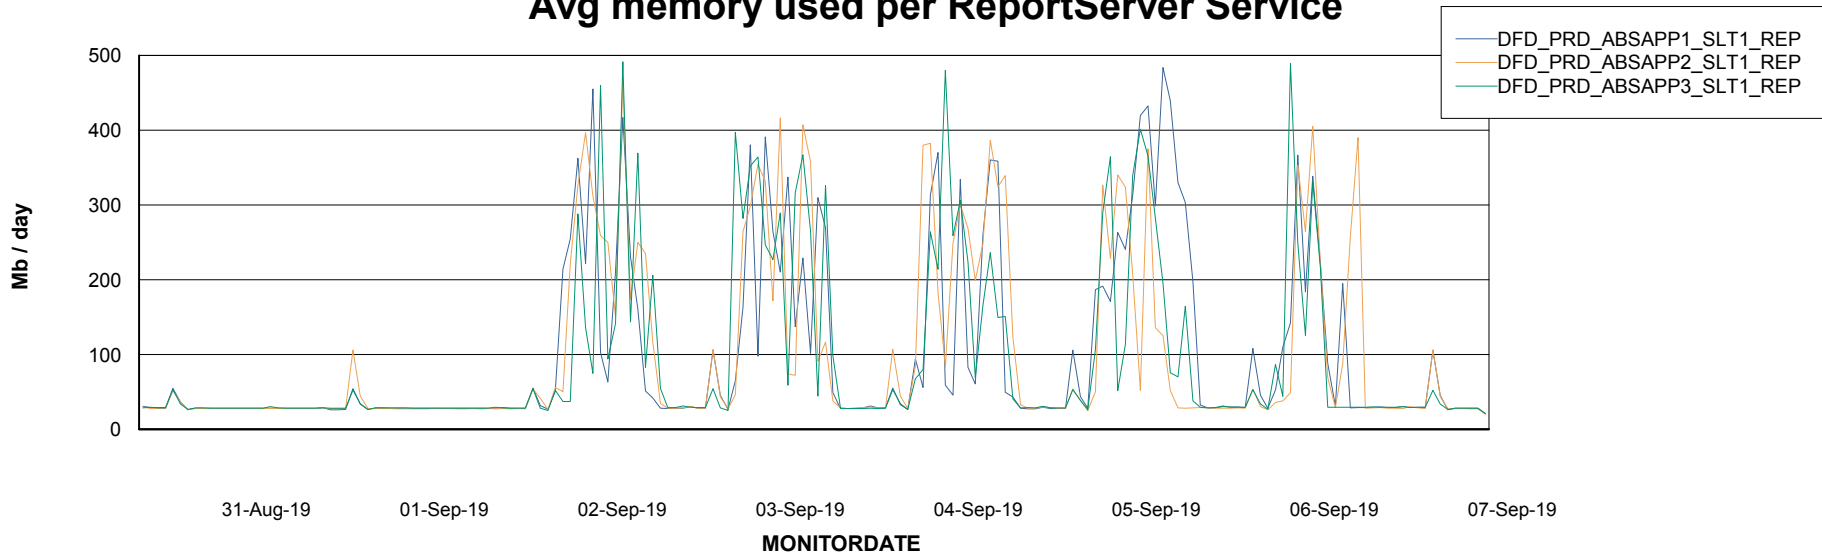

Avg users per day per ABS server

Weekly SLA Customer Report

Customer DFD Production
Database ID 39

ABSSolute Application ReportServer Services

Avg memory used per ReportServer Service

Disaster per ABS component