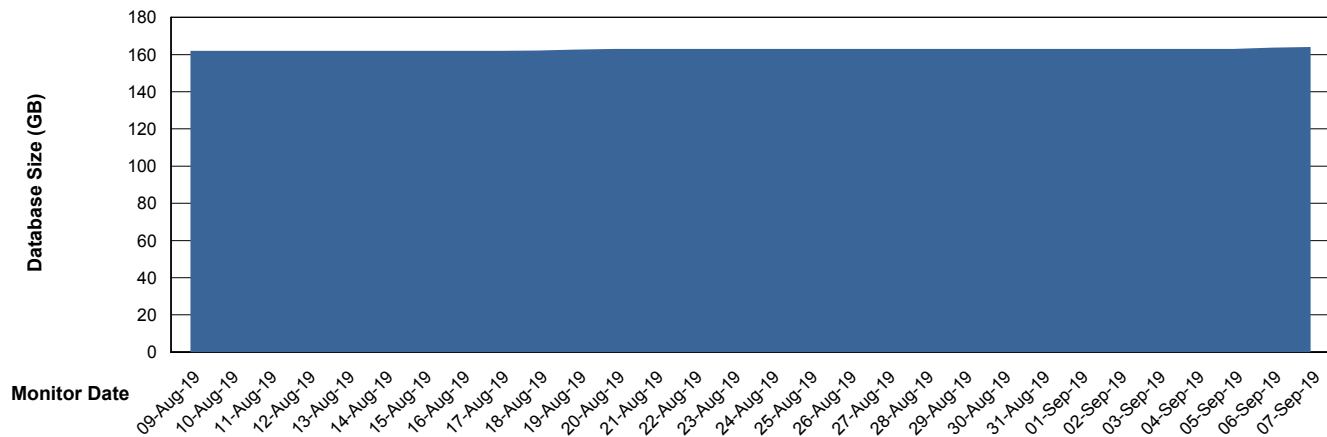

DATABASE SIZE DFDDDB_Production

Database growth over last month