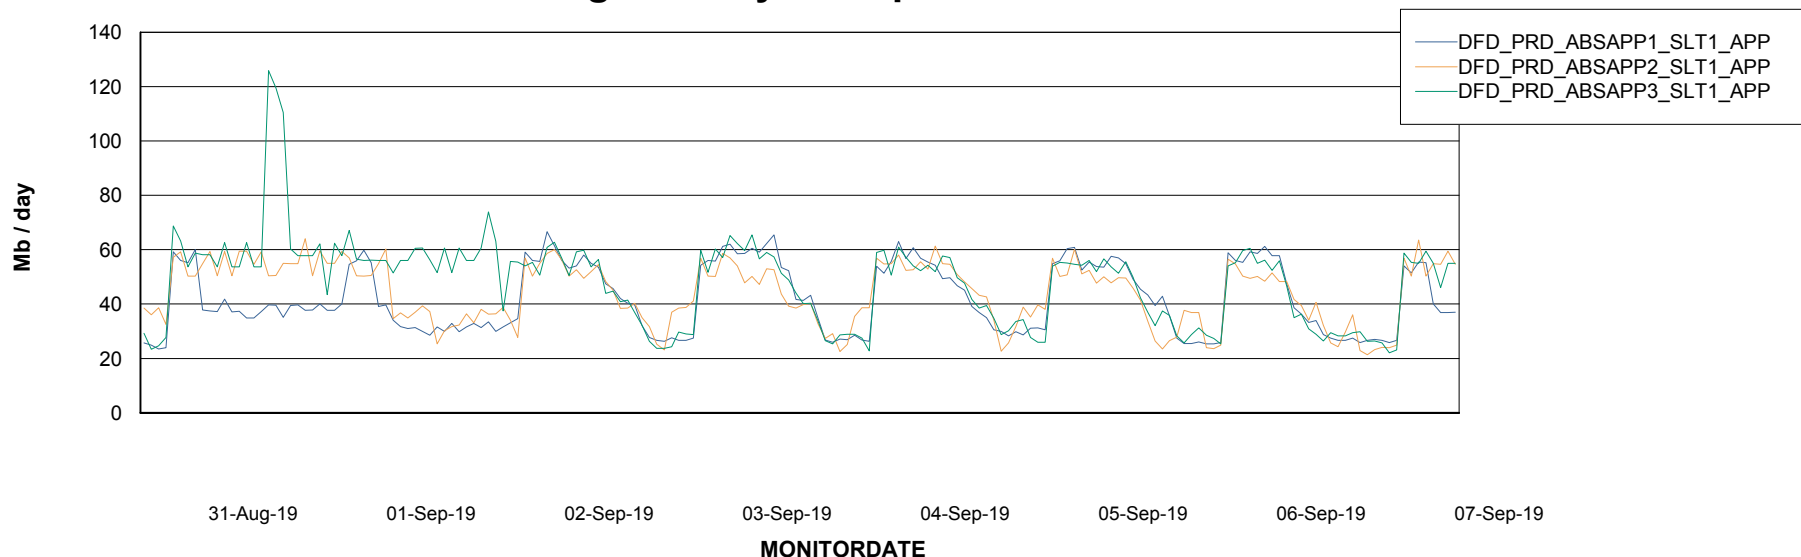

Standby Database Health DFD Production

Recovery lag for last 7 days

Weekly SLA Customer Report

Customer DFD Production
Database ID 39

ABSSolute Application Server Services

Avg memory used per ABS Server Service