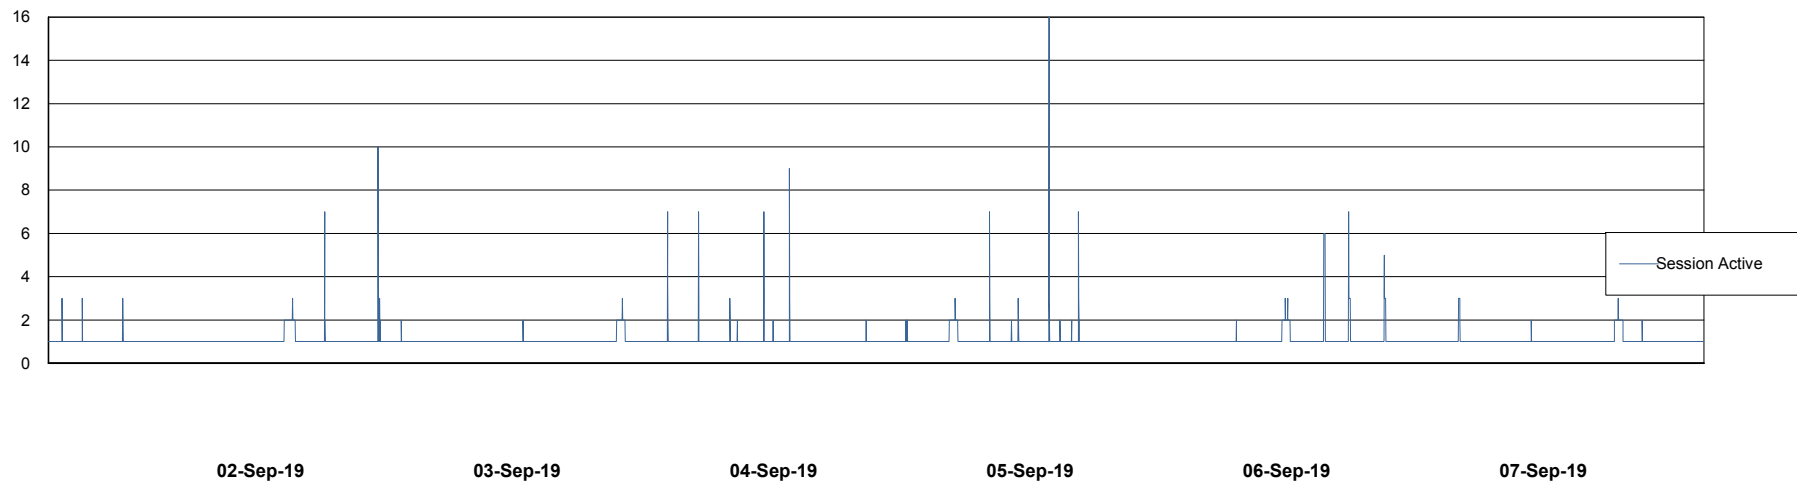

Database Performance DFDDDBBI_Production