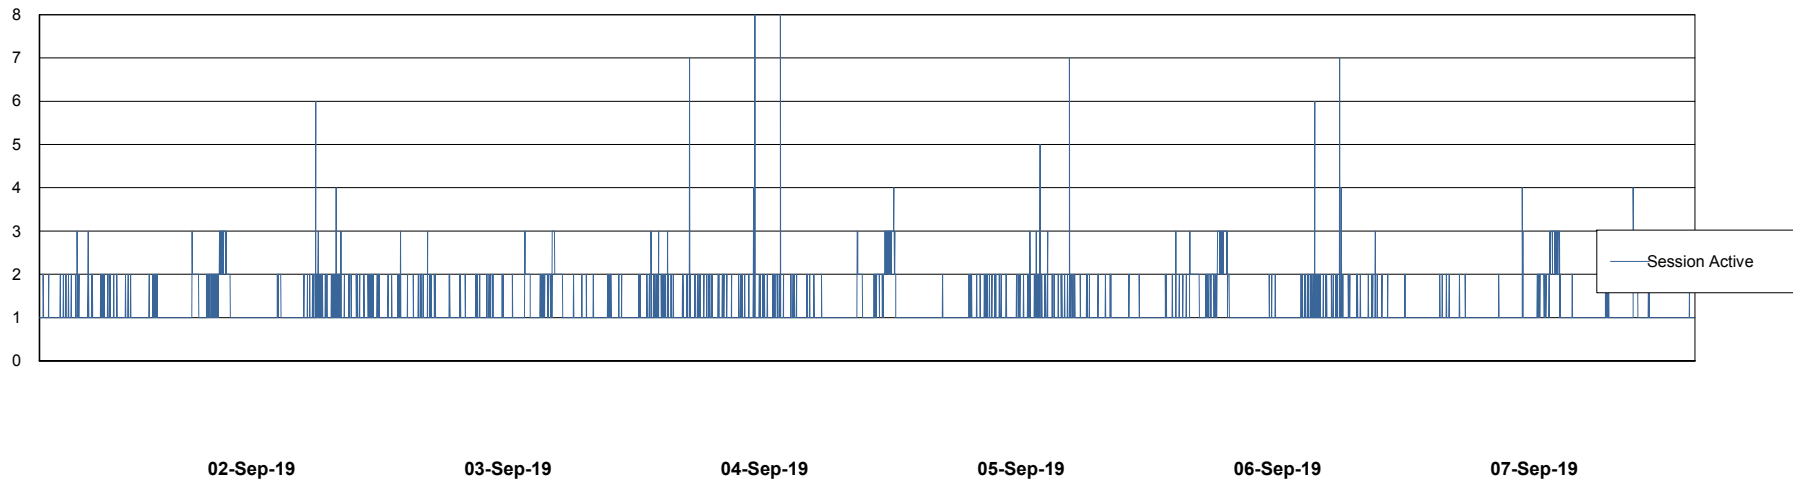

Database Performance DFDDB_Production