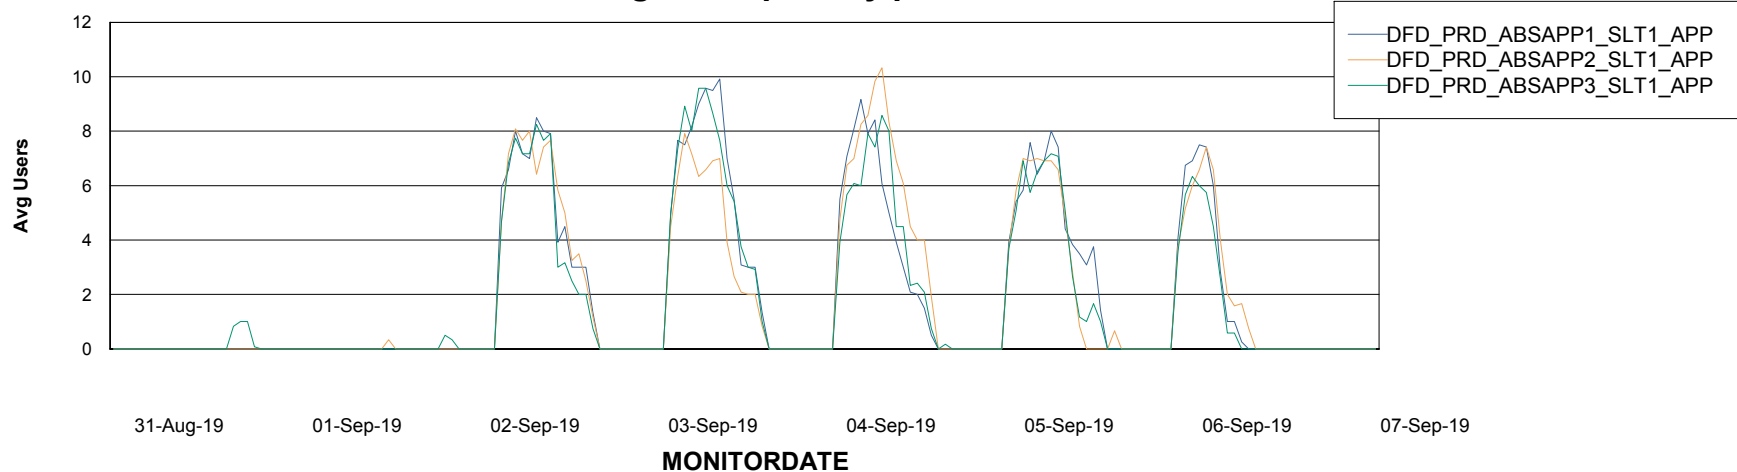

Avg users per day per ABS server