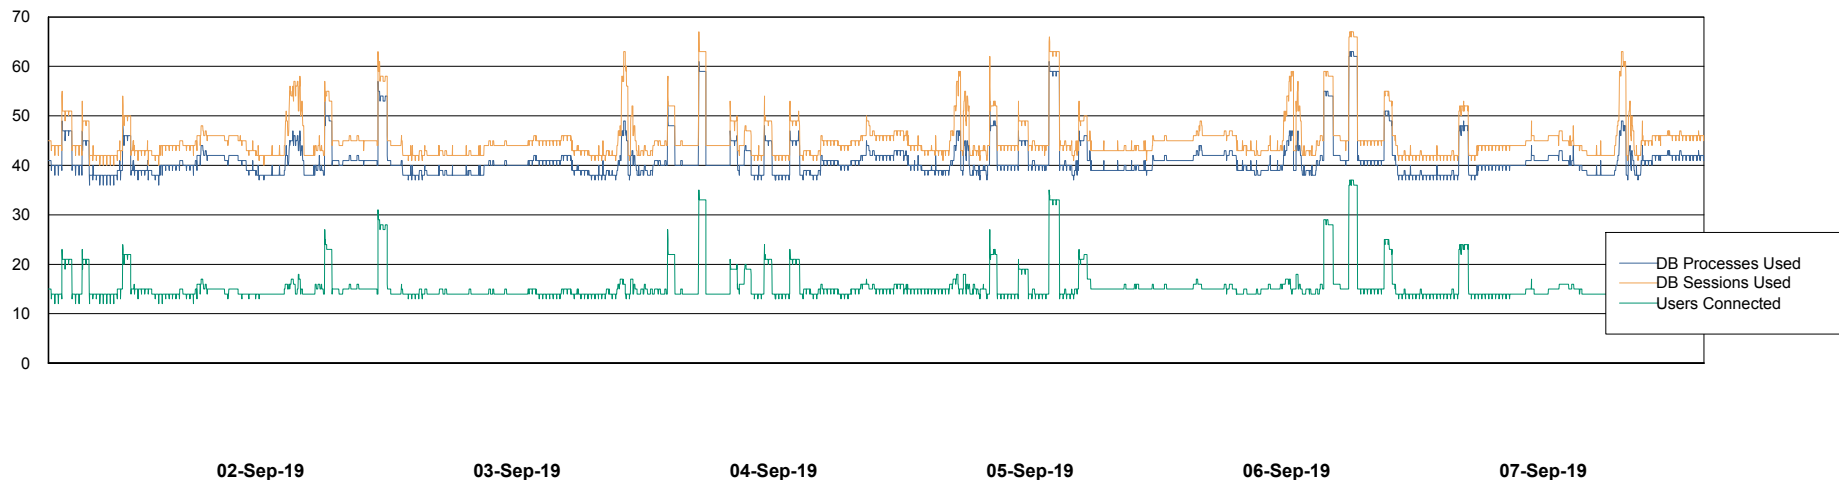

Database Performance DFDDDBBI_Production