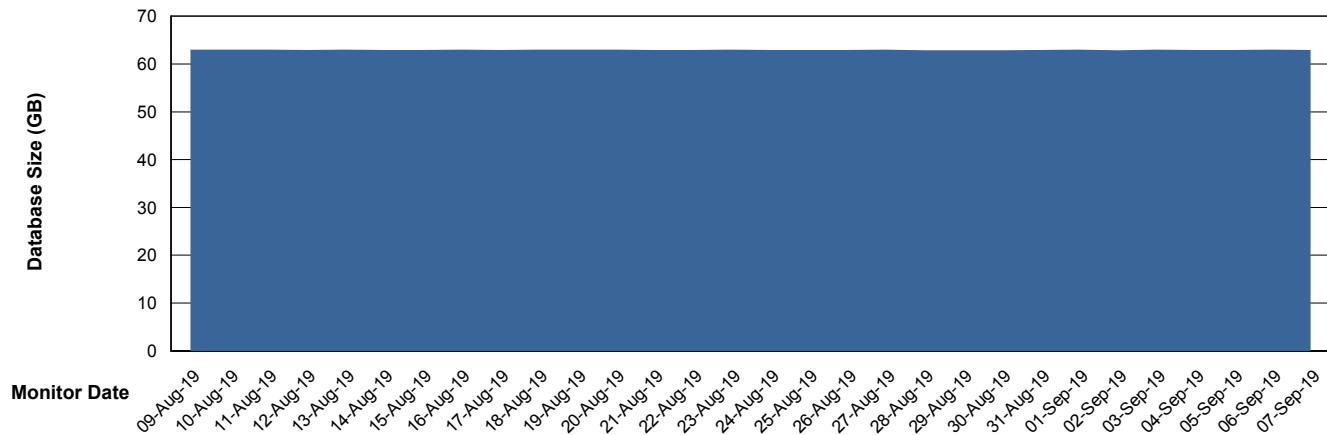

DATABASE SIZE DFDDDBI_Production

Database growth over last month