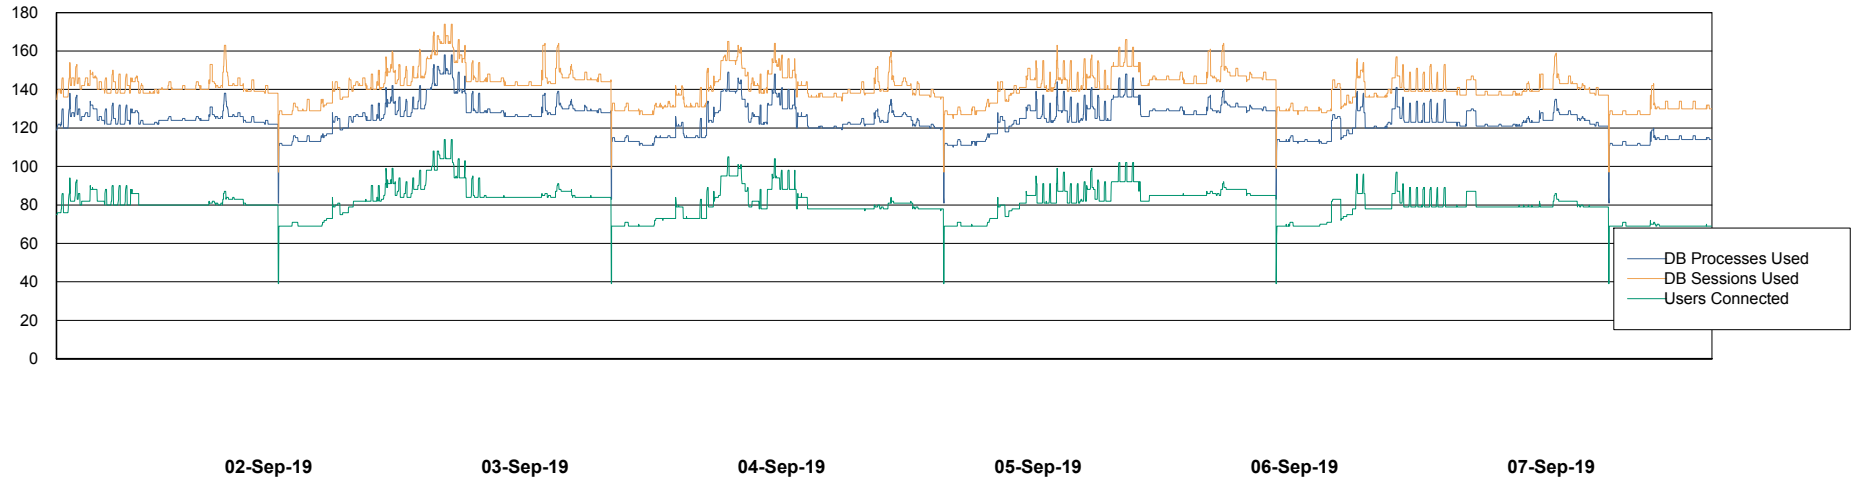

Harddisk Usage DFD_PRD_ORACLE2

	Free disk space on c: (%)	Total disk space on c: (Gb)	Free disk space on d: (%)	Total disk space on d: (Gb)	Free disk space on e: (%)	Total disk space on e: (Gb)	Free disk space on f: (%)	Total disk space on f: (Gb)
07-Sep-19	38	78	70	479	92	800	58	800
06-Sep-19	38	78	70	479	92	800	58	800
05-Sep-19	38	78	70	479	92	800	58	800
04-Sep-19	38	78	70	479	92	800	58	800
03-Sep-19	38	78	70	479	92	800	58	800
02-Sep-19	38	78	70	479	93	800	58	800
01-Sep-19	38	78	70	479	93	800	58	800

Weekly SLA Customer Report

Customer DFD Production
Database ID 39

Database Performance DFDDB_Production

Weekly SLA Customer Report

Customer DFD Production
Database ID 39

Database Performance DFDDDB_Standby