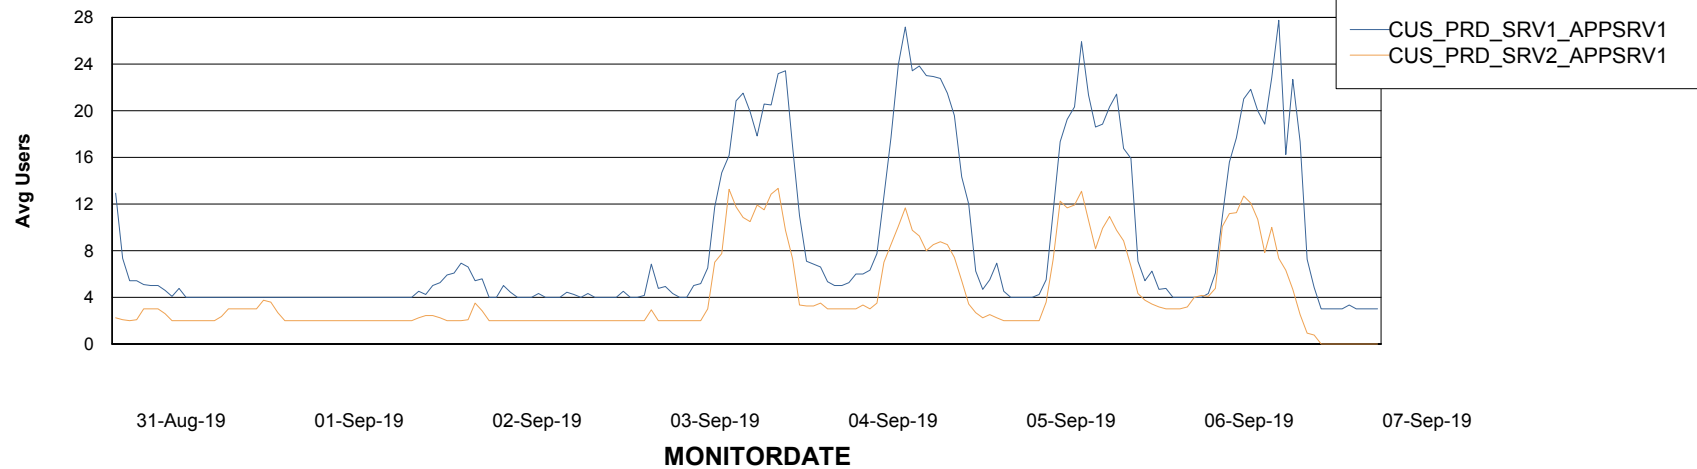

Avg users per day per ABS server