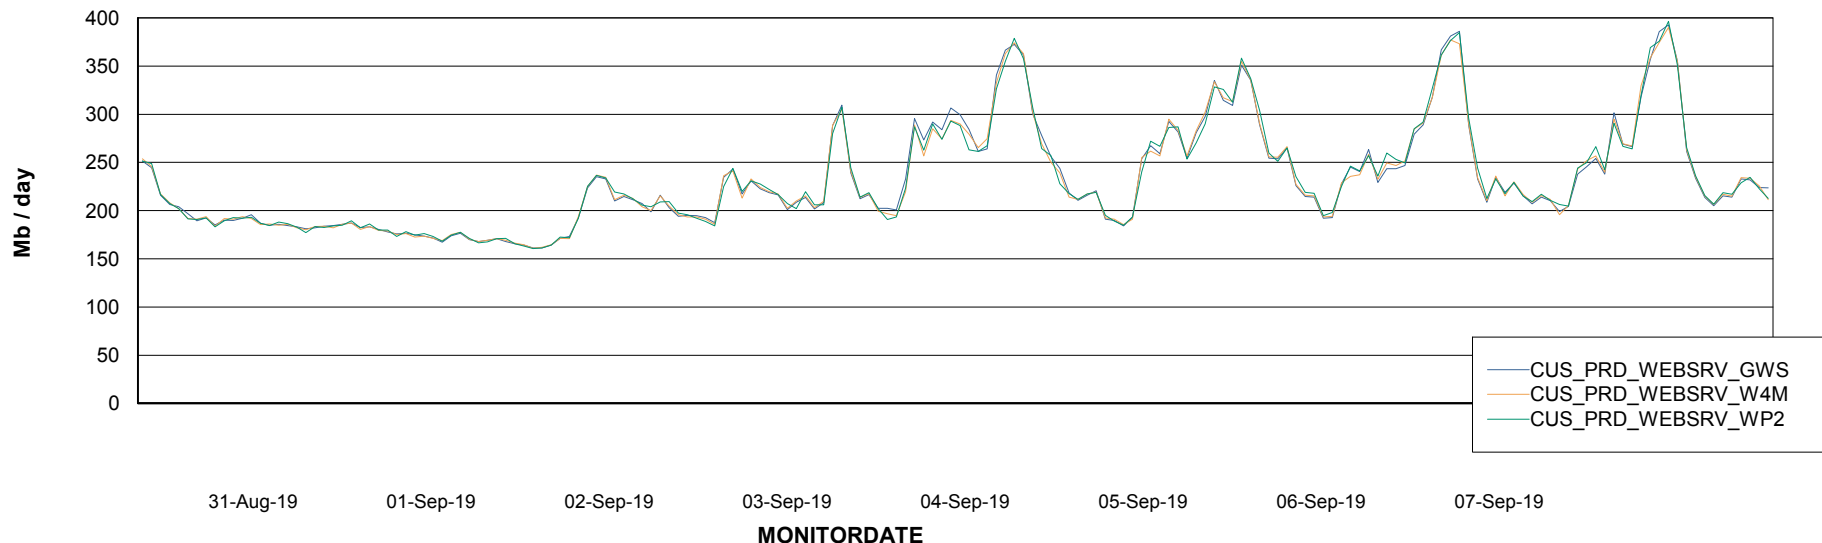

ABSSolute Web Component Services

Avg memory used per ABS Web component