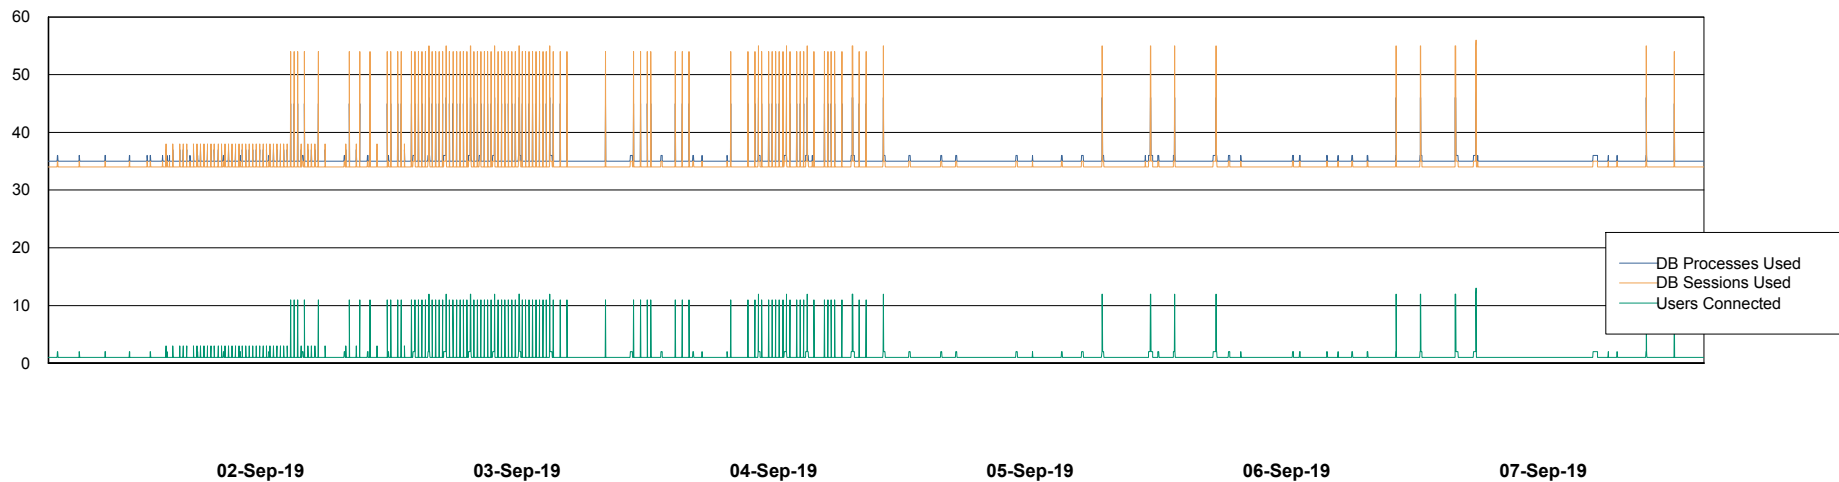

Weekly SLA Customer Report

Customer CUS Production
Database ID 84

Database Performance CUS_ProdDB_Primary

Weekly SLA Customer Report

Customer CUS Production
Database ID 84

Database Performance CUS_ProdDB_Standby