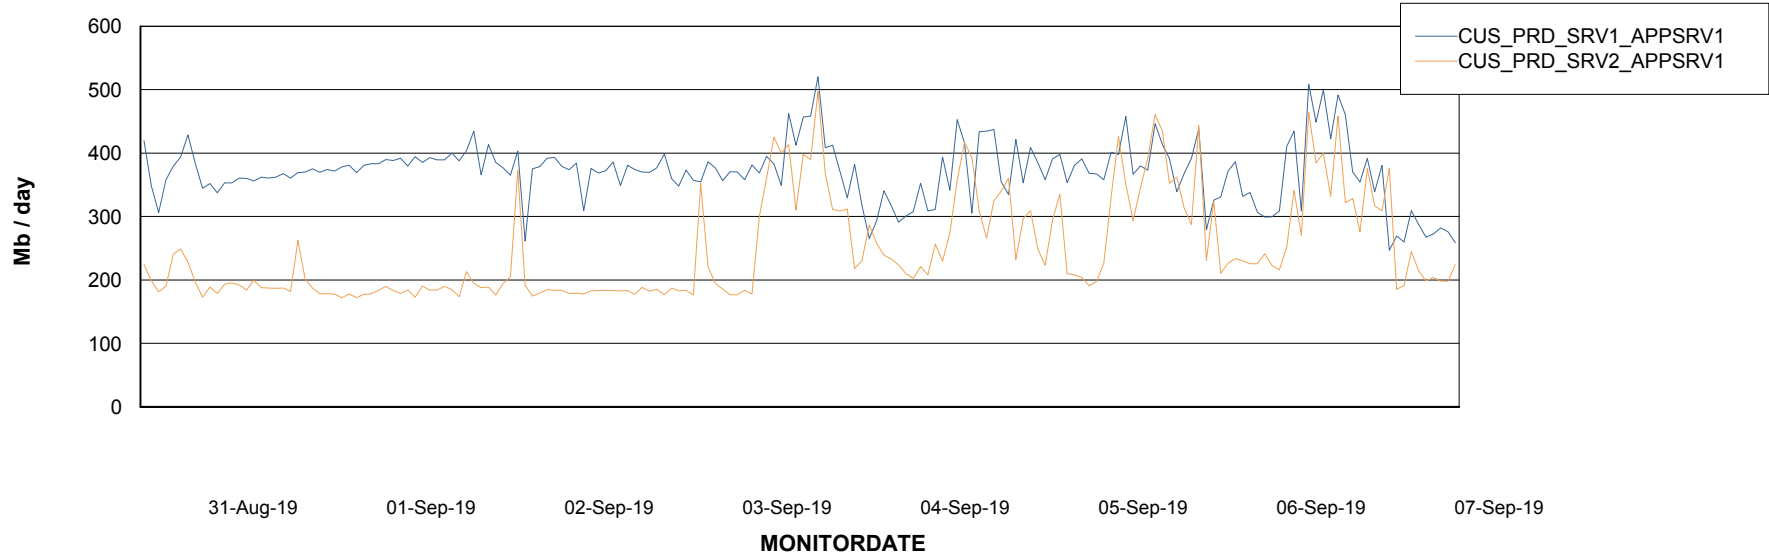

ABSSolute Application Server Services

Avg memory used per ABS Server Service