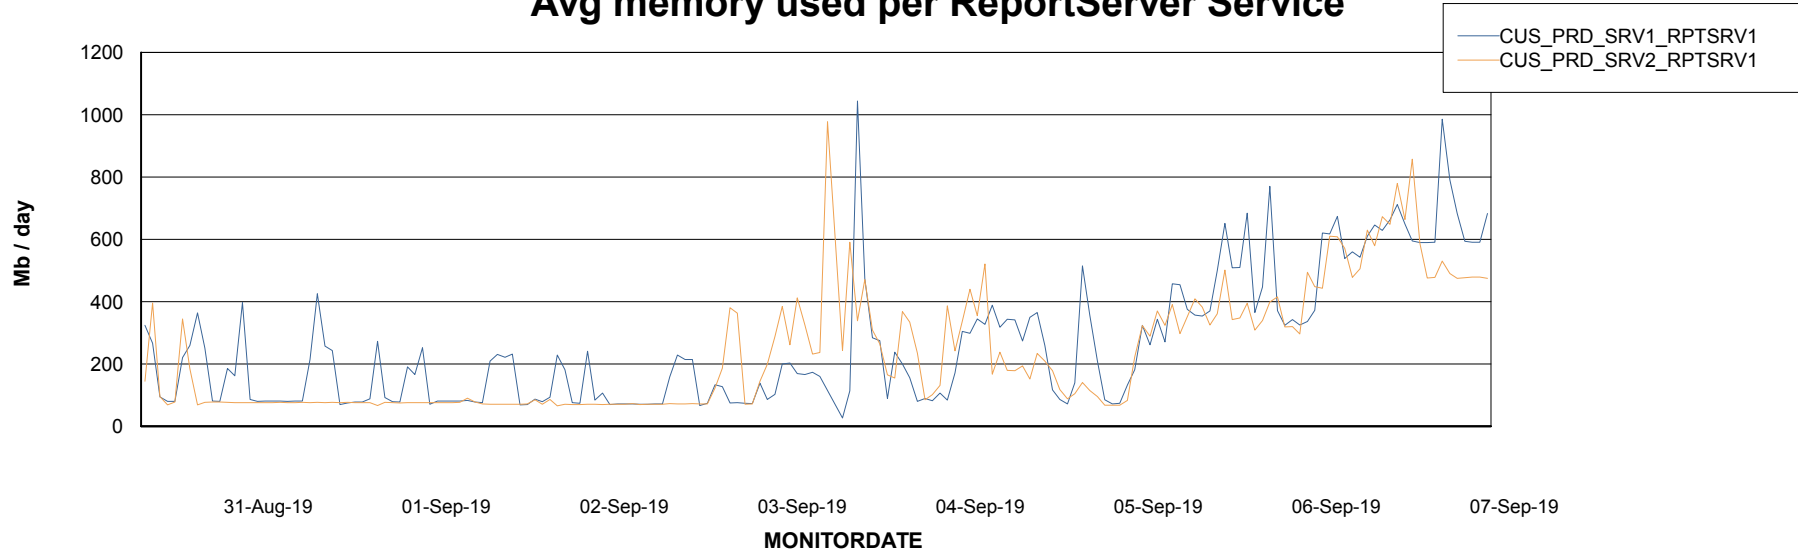

Avg memory used per ABS Server Service

Avg users per day per ABS server

Weekly SLA Customer Report

Customer CUS Production
Database ID 84

ABSSolute Web Component Services

Avg memory used per ReportServer Service