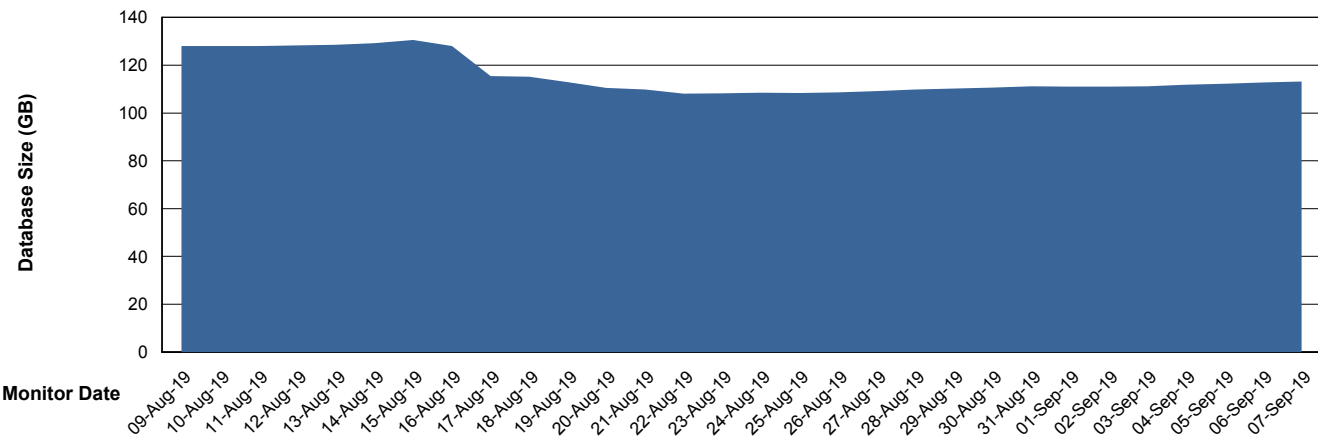

DATABASE SIZE CUS_ProdDB_Primary

Database growth over last month