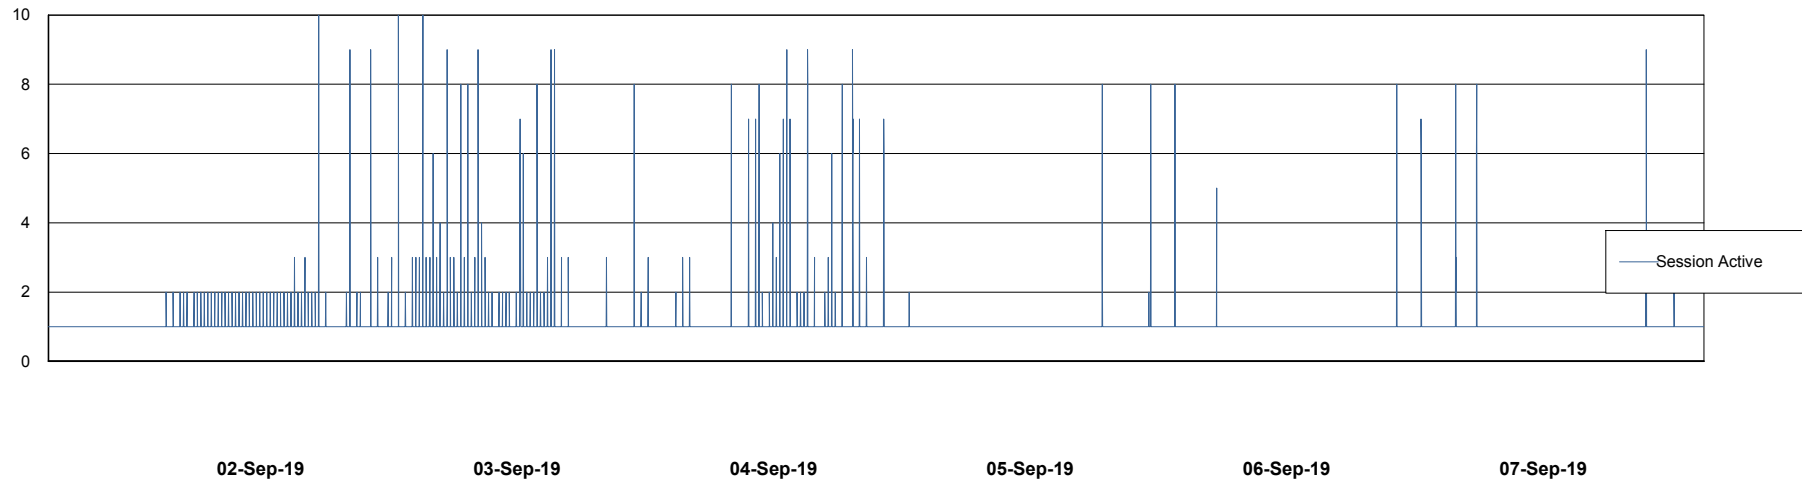

Weekly SLA Customer Report

Customer CUS Production
Database ID 84

Database Performance CUS_ProdDB_Primary

Weekly SLA Customer Report

Customer CUS Production
Database ID 84

Database Performance CUS_ProdDB_Standby