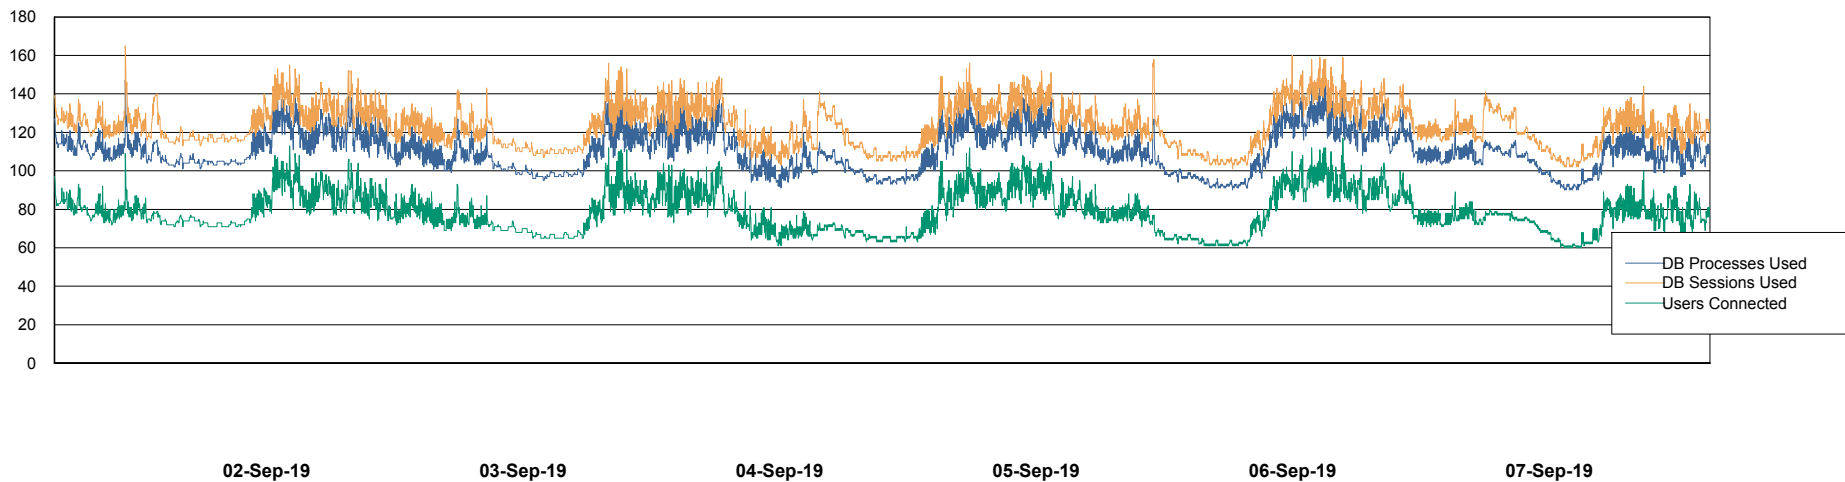

Database Performance CSCDB_Primary