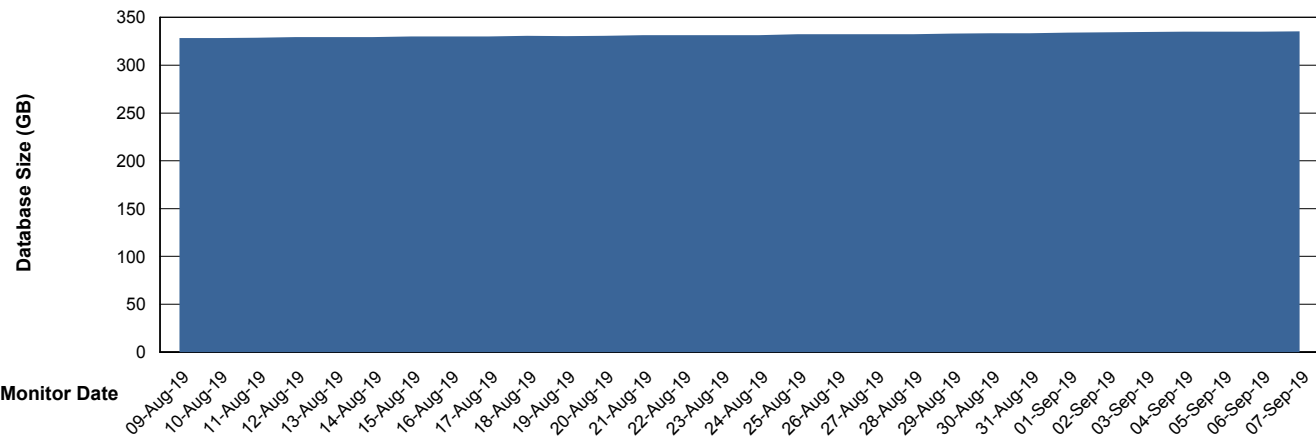

Weekly SLA Customer Report

Customer CSC_Production
Database ID 50

Database Performance CSCDB_Primary

Weekly SLA Customer Report

Customer CSC_Production
Database ID 50

Database Performance CSCDB_Standby

Weekly SLA Customer Report

Customer CSC_Production
 Database ID 50

DATABASE SIZE CSCDB_Primary

Database growth over last month

Database Tablespace CSCDB_Primary

Date	Tablespace Name	Filesize (Gb)	Usedsize (Gb)	Percentage free
07-Sep-19	ABSDATA	139	114	18
	INDX	262	217	17
06-Sep-19	ABSDATA	139	114	18
	INDX	262	217	17
05-Sep-19	ABSDATA	139	114	18
	INDX	262	217	17
04-Sep-19	ABSDATA	139	114	18
	INDX	262	217	17
03-Sep-19	ABSDATA	139	114	18
	INDX	262	217	17
02-Sep-19	ABSDATA	139	114	18
	INDX	262	217	17
01-Sep-19	ABSDATA	139	114	18
	INDX	262	217	17