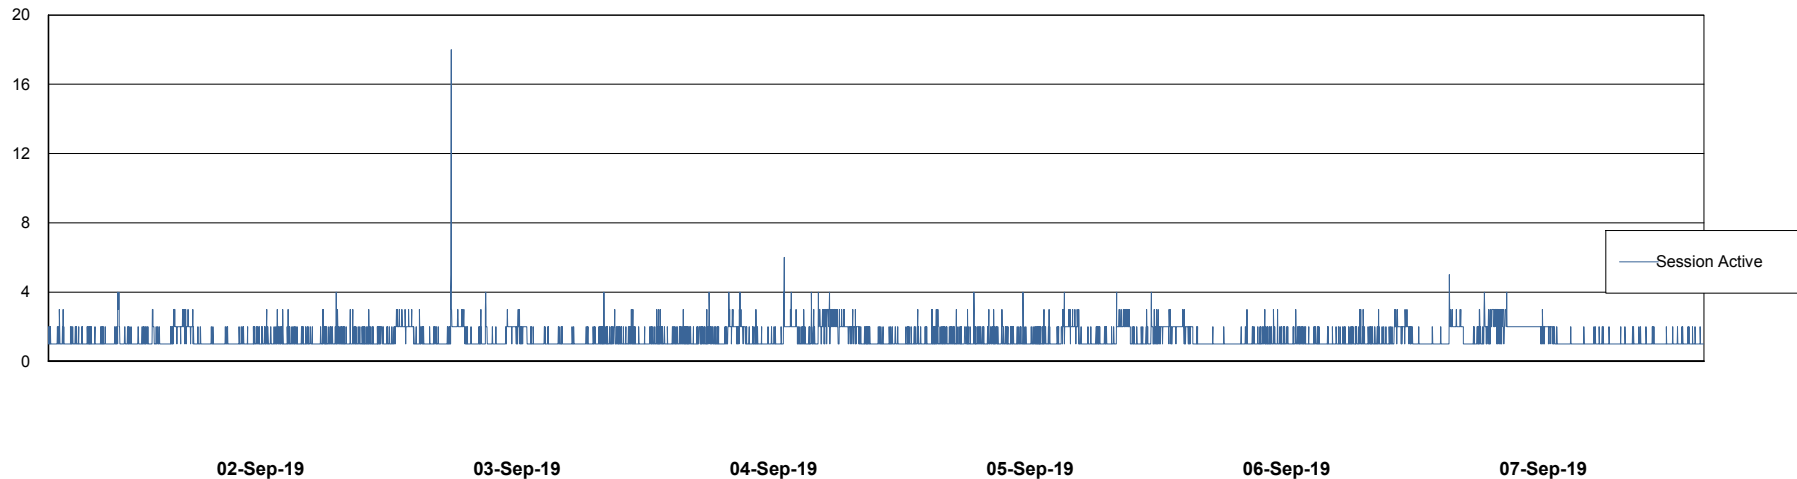

Database Performance CSCDB_Primary