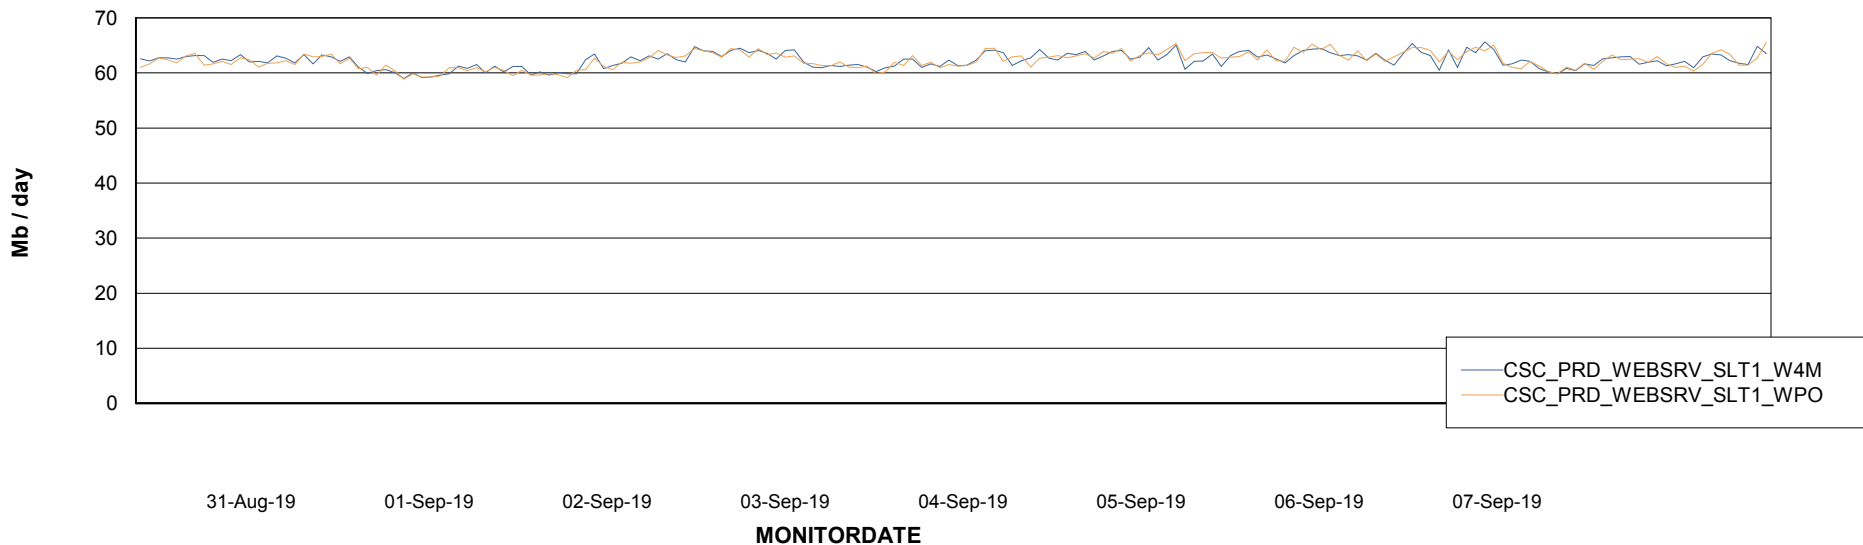

ABSSolute Web Component Services

Avg memory used per ABS Web component