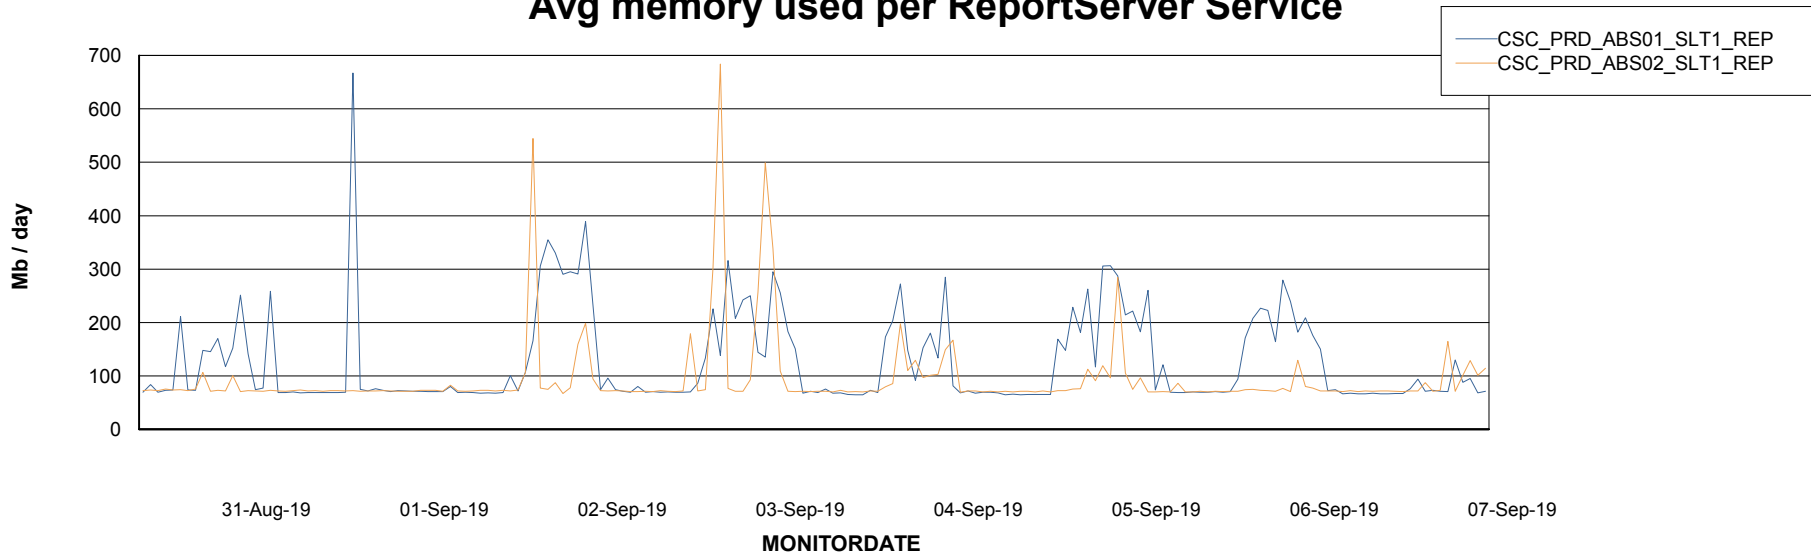

Avg memory used per ABS Server Service

Avg users per day per ABS server

Weekly SLA Customer Report

Customer CSC_Production
Database ID 50

ABSSolute Application ReportServer Services

Avg memory used per ReportServer Service