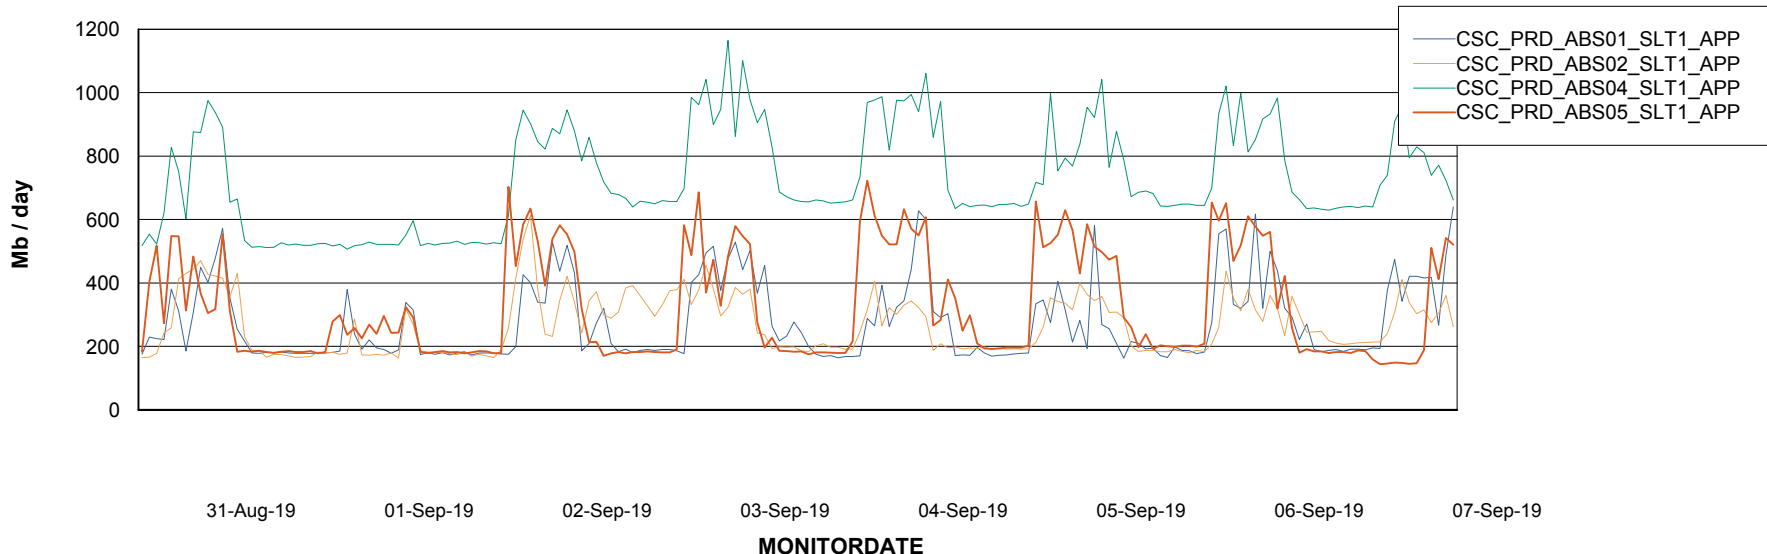

ABSSolute Application Server Services

Avg memory used per ABS Server Service