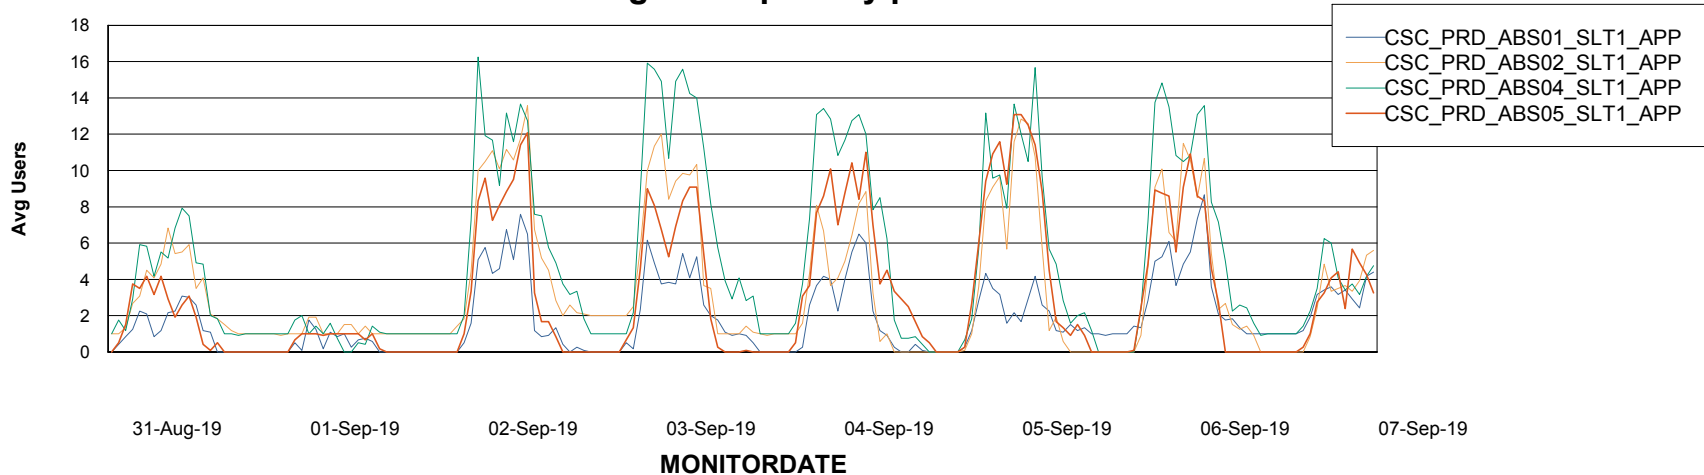

Avg users per day per ABS server