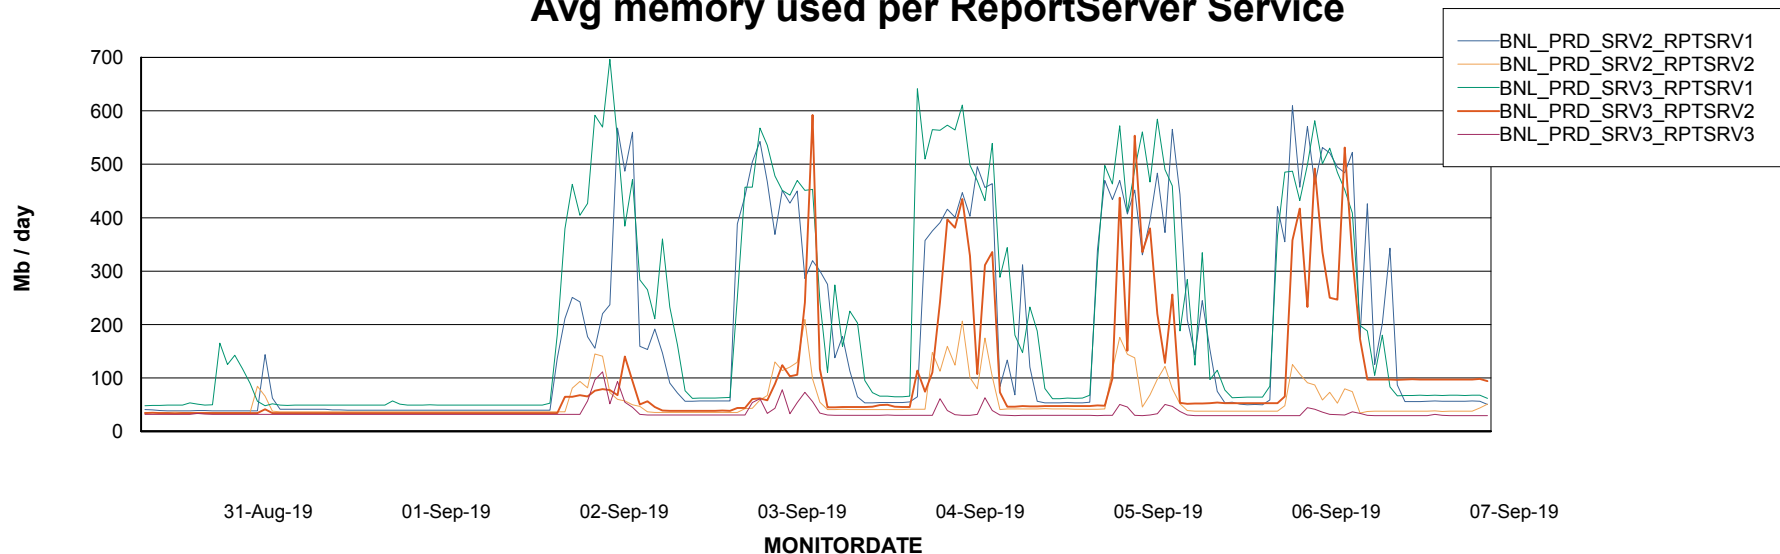

Avg users per day per ABS server

Weekly SLA Customer Report

Customer BNL_Production
Database ID 83

ABSSolute Web Component Services

Avg memory used per ReportServer Service

Disaster per ABS component