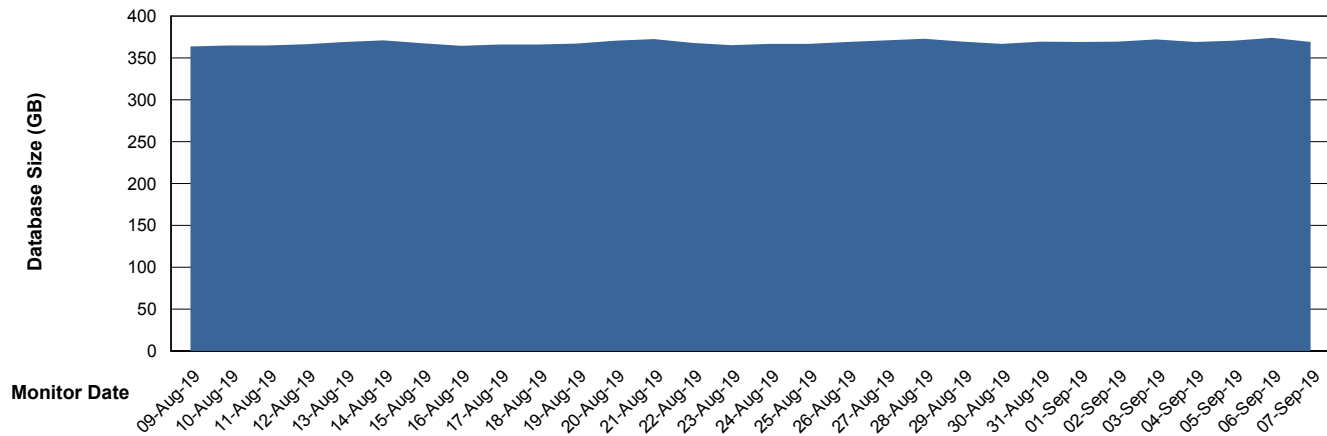

Weekly SLA Customer Report

Customer BNL_Production
Database ID 83

Database Performance BNLDB_FUT_FutureLive

Weekly SLA Customer Report

Customer BNL_Production
Database ID 83

Database Performance BNLDB_FUT_Standby

Weekly SLA Customer Report

Customer BNL_Production
Database ID 83

Database Performance BNLDB_Production

Weekly SLA Customer Report

Customer BNL_Production
Database ID 83

DATABASE SIZE BNLDB_FUT_FutureLive

Database growth over last month

DATABASE SIZE BNLDB_Production

Database growth over last month

Weekly SLA Customer Report

Customer BNL_Production
Database ID 83

Database Tablespace BNLDB_FUT_FutureLive

Date	Tablespace Name	Filesize (Gb)	Usedsize (Gb)	Percentage free
07-Sep-19	ABSDATA	90	70	22
	INDX	162	130	20
06-Sep-19	ABSDATA	90	70	22
	INDX	162	130	20
05-Sep-19	ABSDATA	90	70	22
	INDX	162	130	20
04-Sep-19	ABSDATA	90	70	22
	INDX	162	130	20
03-Sep-19	ABSDATA	90	70	22
	INDX	162	130	20
02-Sep-19	ABSDATA	90	70	22
	INDX	162	130	20
01-Sep-19	ABSDATA	90	70	22
	INDX	162	130	20