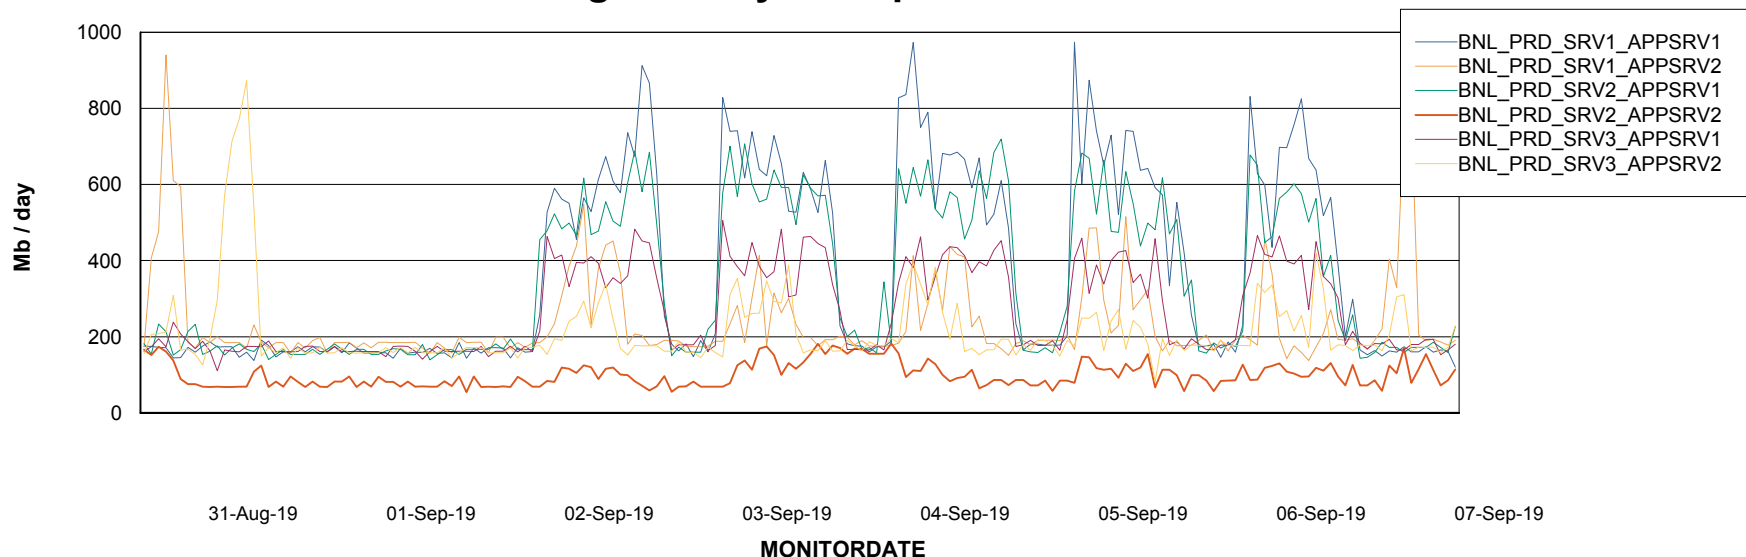

Weekly SLA Customer Report

Customer BNL_Production
 Database ID 83

Database Tablespace BNLDB_Production

Date	Tablespace Name	Filesize (Gb)	Usedsize (Gb)	Percentage free
07-Sep-19	ABSDATA	106	77	27
	INDX	320	271	15
06-Sep-19	ABSDATA	106	77	27
	INDX	320	271	15
05-Sep-19	ABSDATA	106	77	27
	INDX	320	271	15
04-Sep-19	ABSDATA	106	76	28
	INDX	320	271	15
03-Sep-19	ABSDATA	106	76	28
	INDX	320	271	15
02-Sep-19	ABSDATA	106	76	28
	INDX	320	271	15
01-Sep-19	ABSDATA	106	76	28
	INDX	320	270	16

Standby Database Health BNL_Production

Recovery lag for last 7 days

Weekly SLA Customer Report

Customer BNL_Production
Database ID 83

ABSSolute Application Server Services

Avg memory used per ABS Server Service