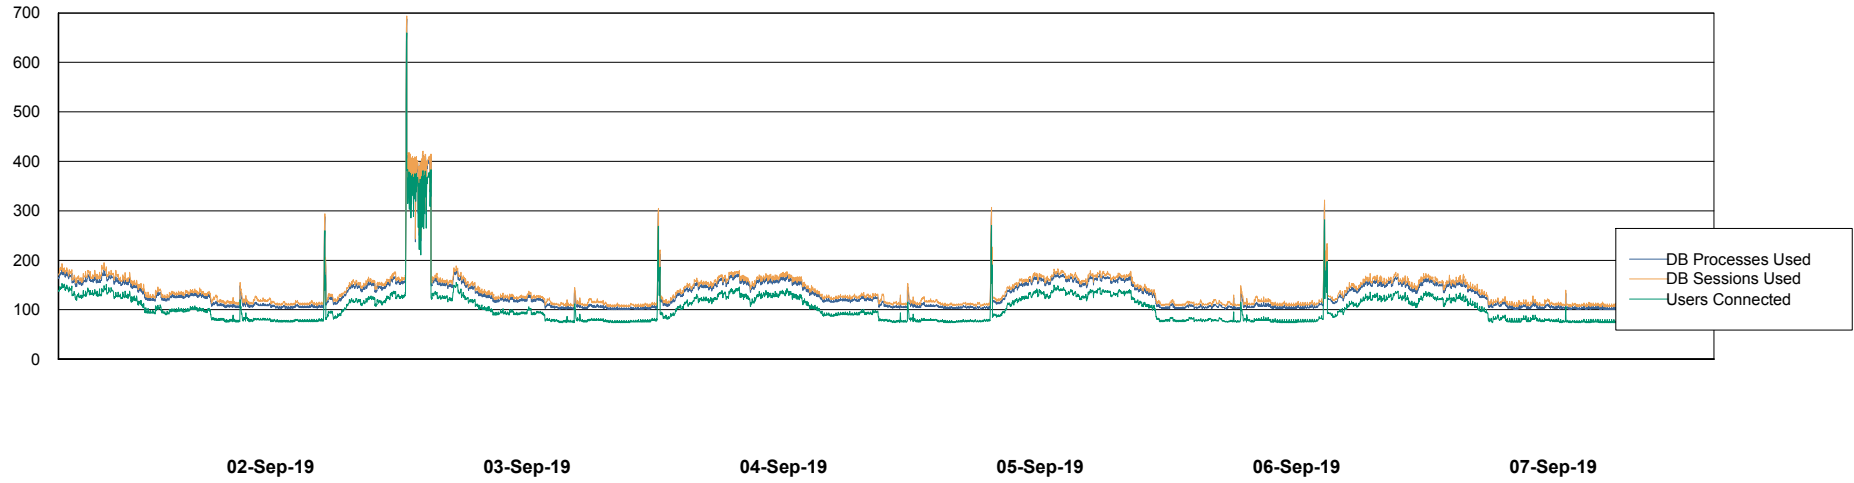

Weekly SLA Customer Report

Customer BNL_Production
Database ID 83

Database Performance BNLDB_FUT_FutureLive

Weekly SLA Customer Report

Customer BNL_Production
Database ID 83

Database Performance BNLDB_FUT_Standby

Weekly SLA Customer Report

Customer BNL_Production
Database ID 83

Database Performance BNLDB_Production

Weekly SLA Customer Report

Customer BNL_Production
Database ID 83

DATABASE SIZE BNLDB_FUT_FutureLive

Database growth over last month