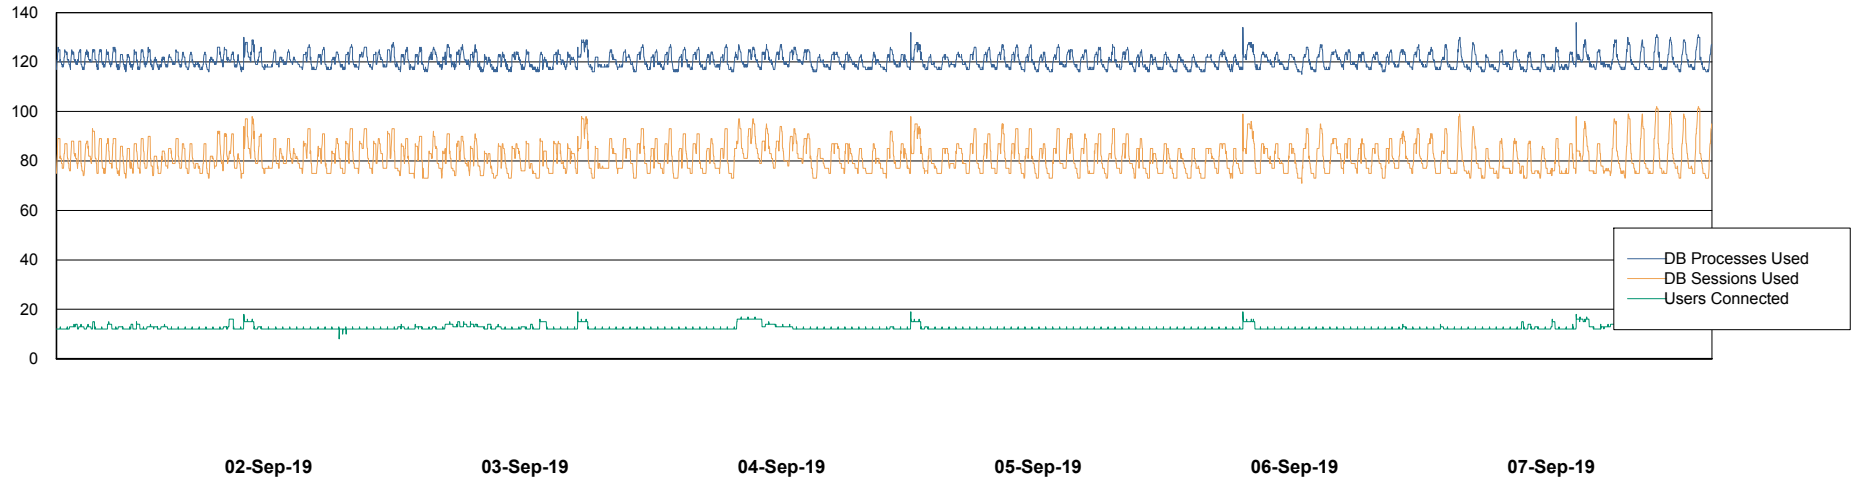

Database Performance BNLDB_FUT_FutureLive