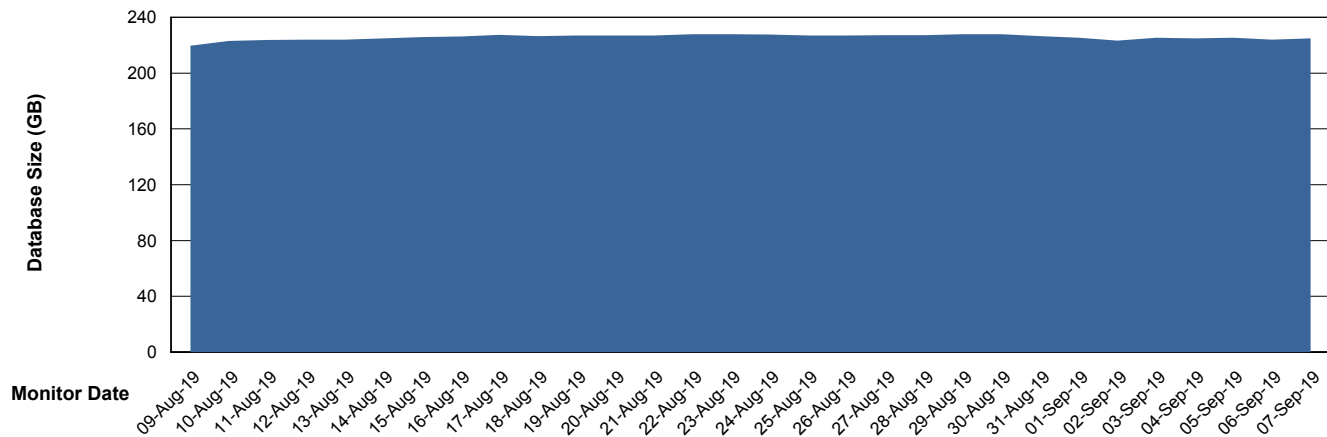

Weekly SLA Customer Report

Customer BNL_Production
Database ID 83

Database Performance BNLDB_FUT_FutureLive

Weekly SLA Customer Report

Customer BNL_Production
Database ID 83

Database Performance BNLDB_FUT_Standby

Weekly SLA Customer Report

Customer BNL_Production
Database ID 83

Database Performance BNLDB_Production

Weekly SLA Customer Report

Customer BNL_Production
Database ID 83

DATABASE SIZE BNLDB_FUT_FutureLive

Database growth over last month

DATABASE SIZE BNLDB_Production

Database growth over last month

Weekly SLA Customer Report

Customer BNL_Production
Database ID 83

Database Tablespace BNLDB_FUT_FutureLive

Date	Tablespace Name	Filesize (Gb)	Usedsize (Gb)	Percentage free
07-Sep-19	ABSDATA	90	70	22
	INDX	162	130	20
06-Sep-19	ABSDATA	90	70	22
	INDX	162	130	20
05-Sep-19	ABSDATA	90	70	22
	INDX	162	130	20
04-Sep-19	ABSDATA	90	70	22
	INDX	162	130	20
03-Sep-19	ABSDATA	90	70	22
	INDX	162	130	20
02-Sep-19	ABSDATA	90	70	22
	INDX	162	130	20
01-Sep-19	ABSDATA	90	70	22
	INDX	162	130	20