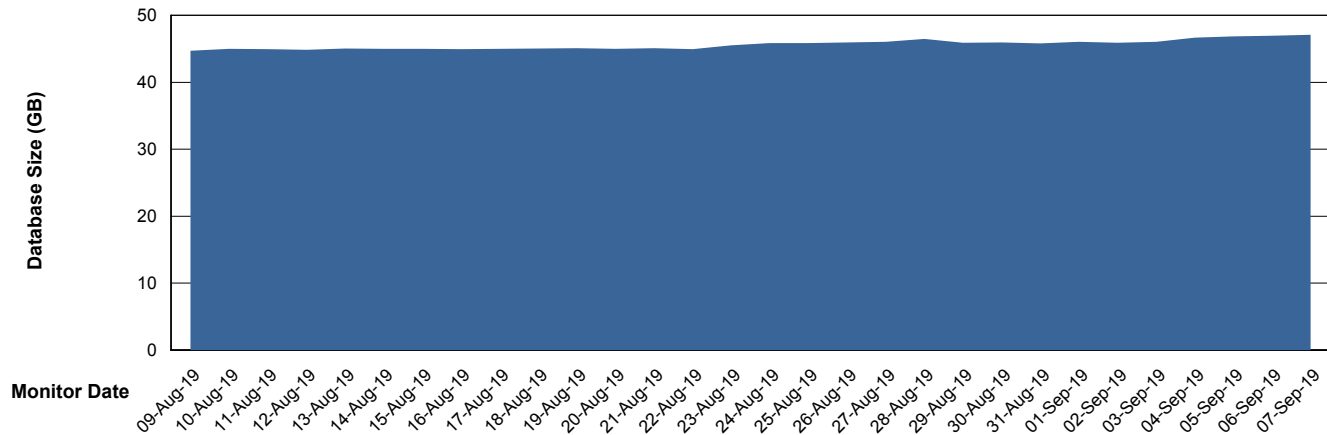

Customer BGG_Production
Database ID 58

Database Performance BGGDB_Standby

Weekly SLA Customer Report

Customer BGG_Production
Database ID 58

DATABASE SIZE BGGDB_BI

Database growth over last month

DATABASE SIZE BGGDB_Production

Database growth over last month

Weekly SLA Customer Report

Customer BGG_Production
Database ID 58

Database Tablespace BGGDB_BI

Date	Tablespace Name	Filesize (Gb)	Usedsize (Gb)	Percentage free
07-Sep-19	ABSDATA	28	22	21
	INDX	28	23	18
06-Sep-19	ABSDATA	28	22	21
	INDX	28	23	18
05-Sep-19	ABSDATA	28	22	21
	INDX	28	23	18
04-Sep-19	ABSDATA	28	22	21
	INDX	28	23	18
03-Sep-19	ABSDATA	28	22	21
	INDX	28	23	18
02-Sep-19	ABSDATA	28	22	21
	INDX	28	23	18
01-Sep-19	ABSDATA	28	22	21
	INDX	28	23	18