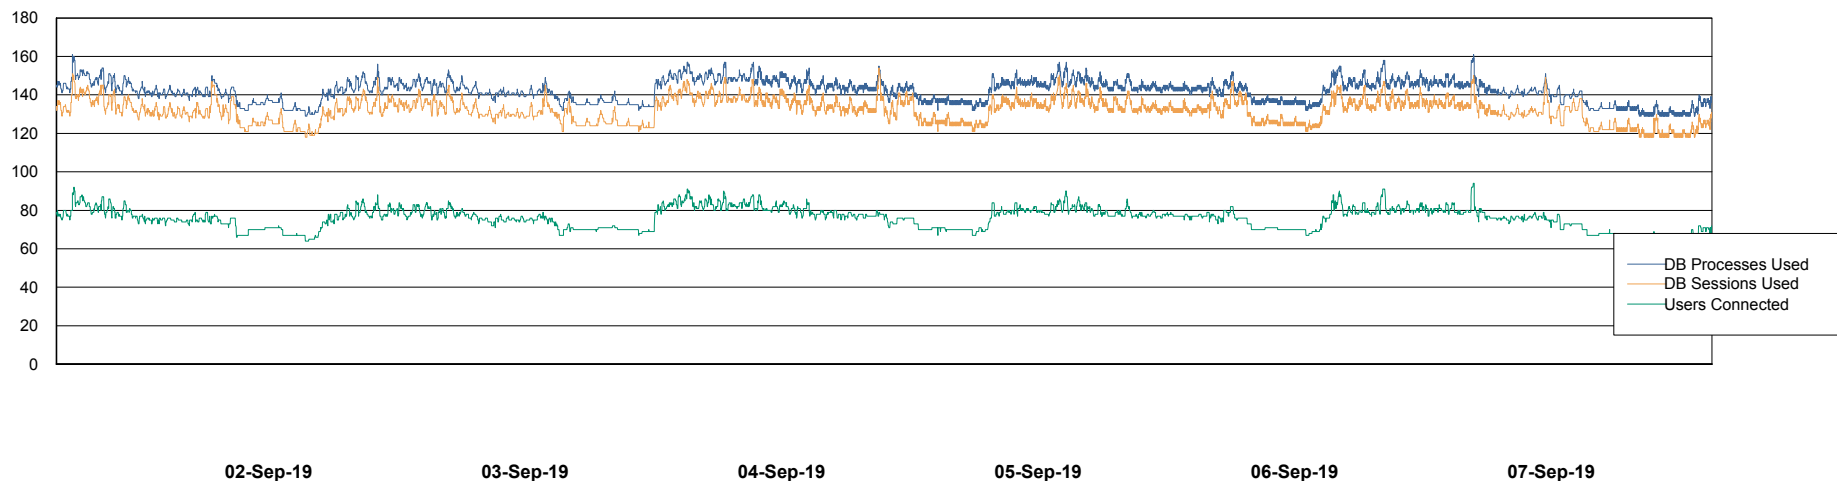

Weekly SLA Customer Report

Customer BGG_Production
Database ID 58

Database Performance BGGDB_BI

Weekly SLA Customer Report

Customer BGG_Production
Database ID 58

Database Performance BGGDB_Production

Weekly SLA Customer Report