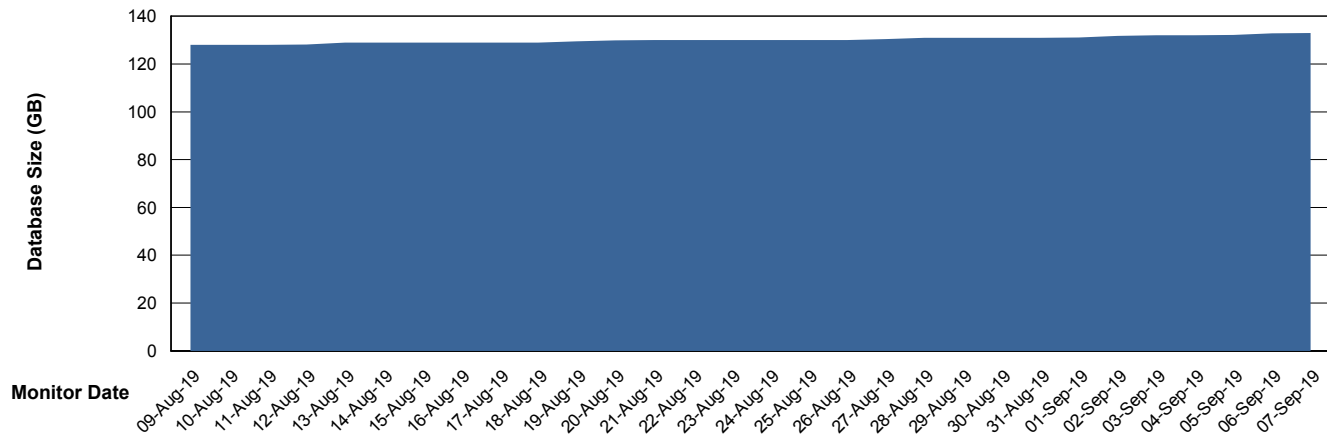

Customer BGG_Production
Database ID 58

Database Performance BGGDB_Standby

Weekly SLA Customer Report

Customer BGG_Production
Database ID 58

DATABASE SIZE BGGDB_BI

Database growth over last month

DATABASE SIZE BGGDB_Production

Database growth over last month

Weekly SLA Customer Report

Customer BGG_Production
Database ID 58

Database Tablespace BGGDB_BI

Date	Tablespace Name	Filesize (Gb)	Usedsize (Gb)	Percentage free
07-Sep-19	ABSDATA	28	22	21
	INDX	28	23	18
06-Sep-19	ABSDATA	28	22	21
	INDX	28	23	18
05-Sep-19	ABSDATA	28	22	21
	INDX	28	23	18
04-Sep-19	ABSDATA	28	22	21
	INDX	28	23	18
03-Sep-19	ABSDATA	28	22	21
	INDX	28	23	18
02-Sep-19	ABSDATA	28	22	21
	INDX	28	23	18
01-Sep-19	ABSDATA	28	22	21
	INDX	28	23	18