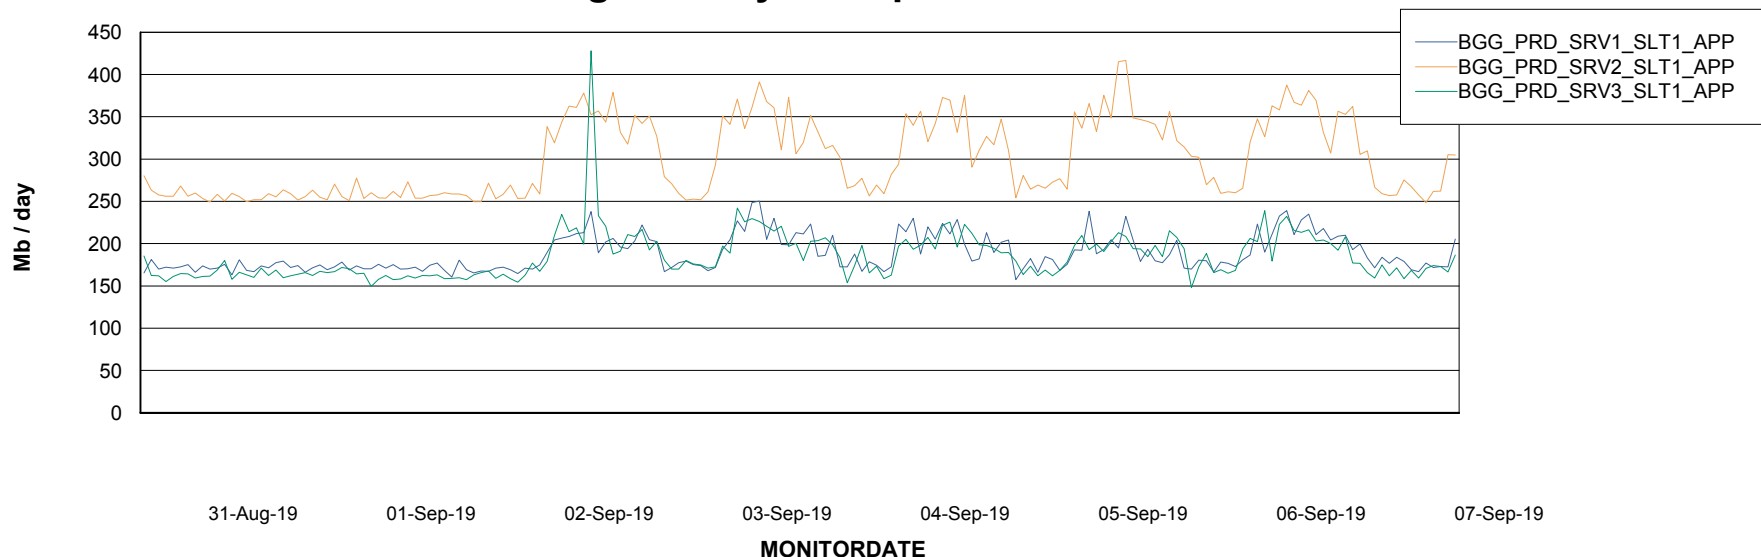

ABSSolute Application Server Services

Avg memory used per ABS Server Service