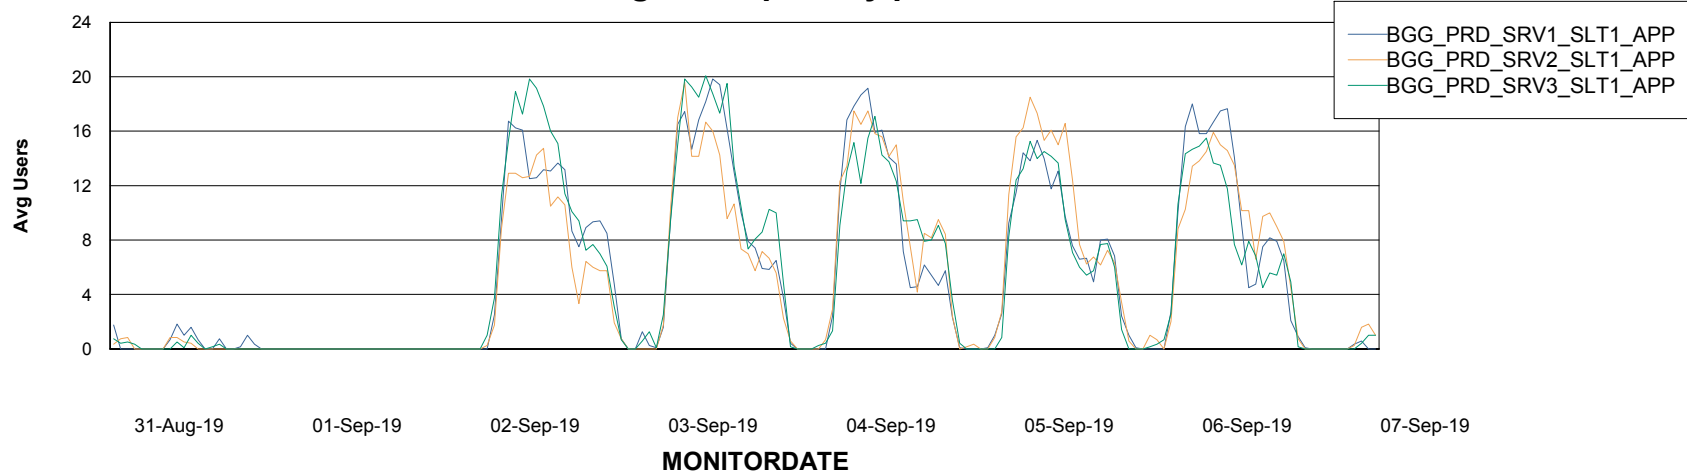

Avg users per day per ABS server