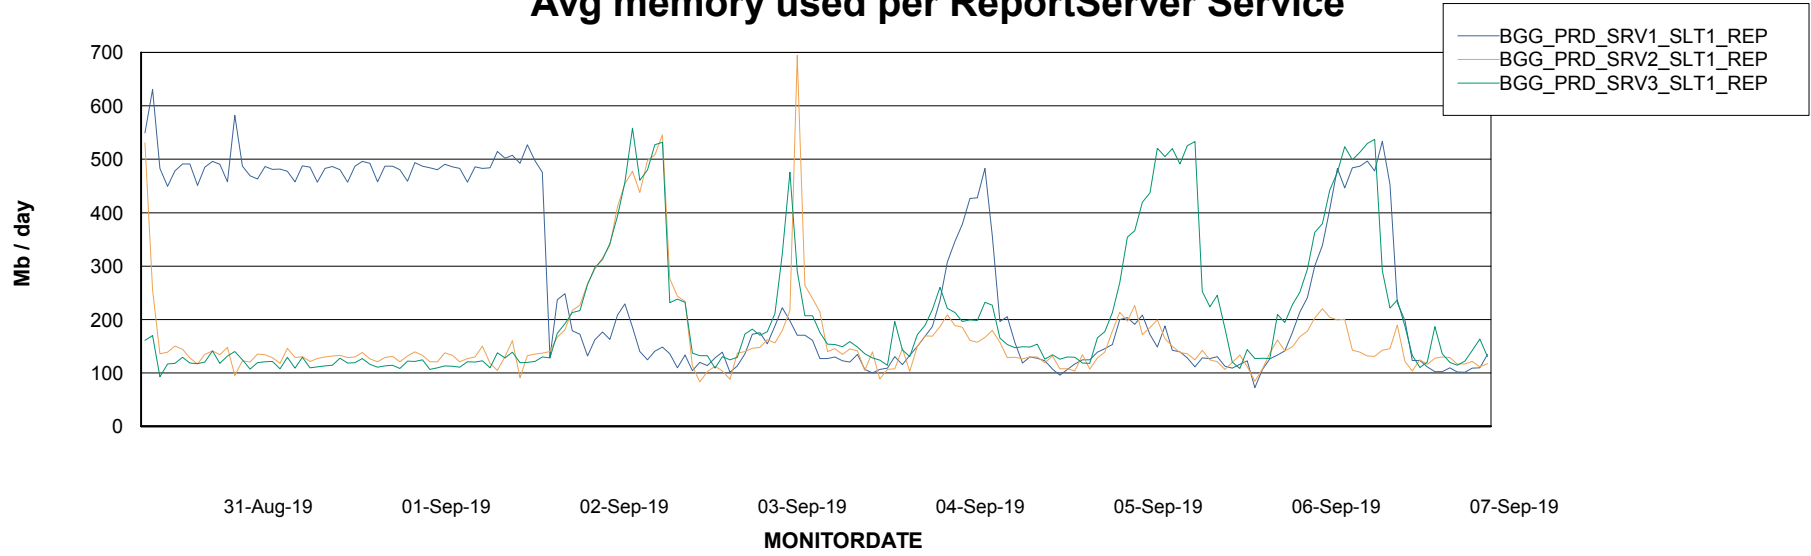

Avg memory used per ABS Server Service

Avg users per day per ABS server

Weekly SLA Customer Report

Customer BGG_Production
Database ID 58

ABSSolute Application ReportServer Services

Avg memory used per ReportServer Service