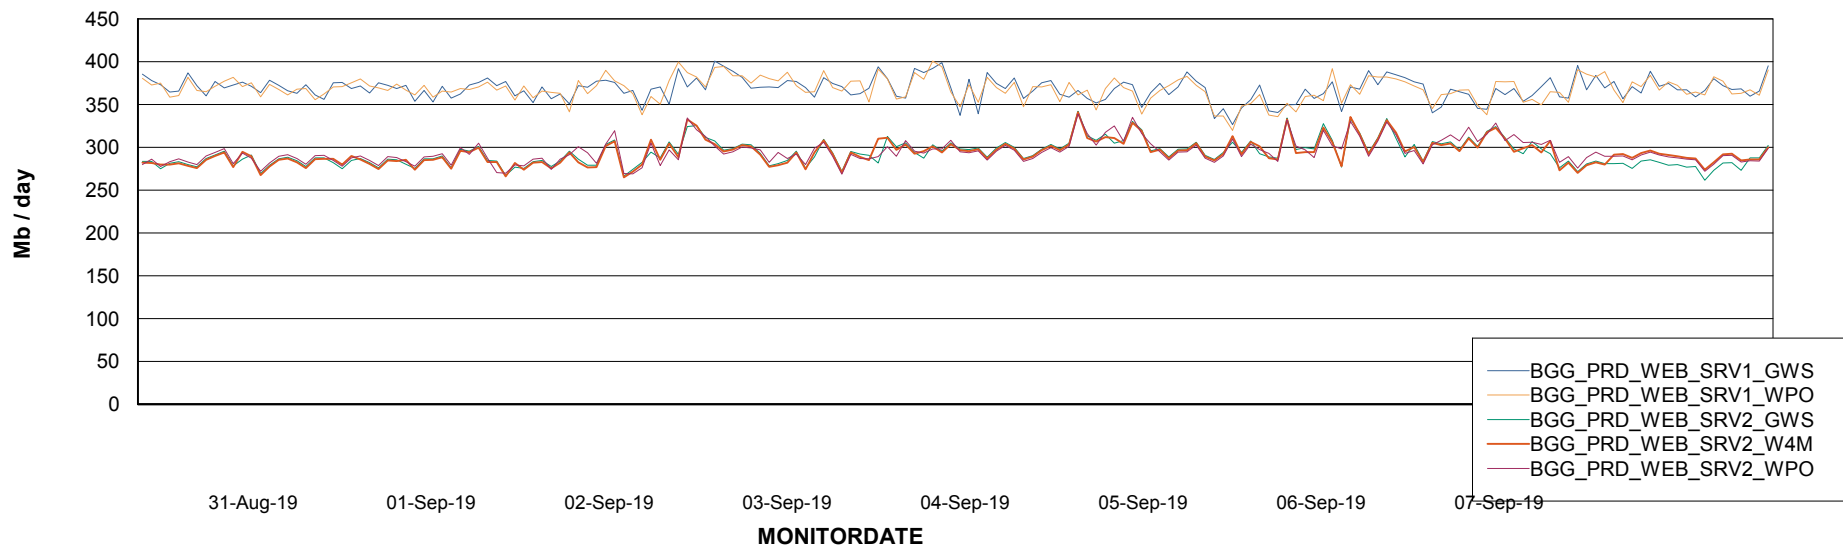

ABSSolute Web Component Services

Avg memory used per ABS Web component