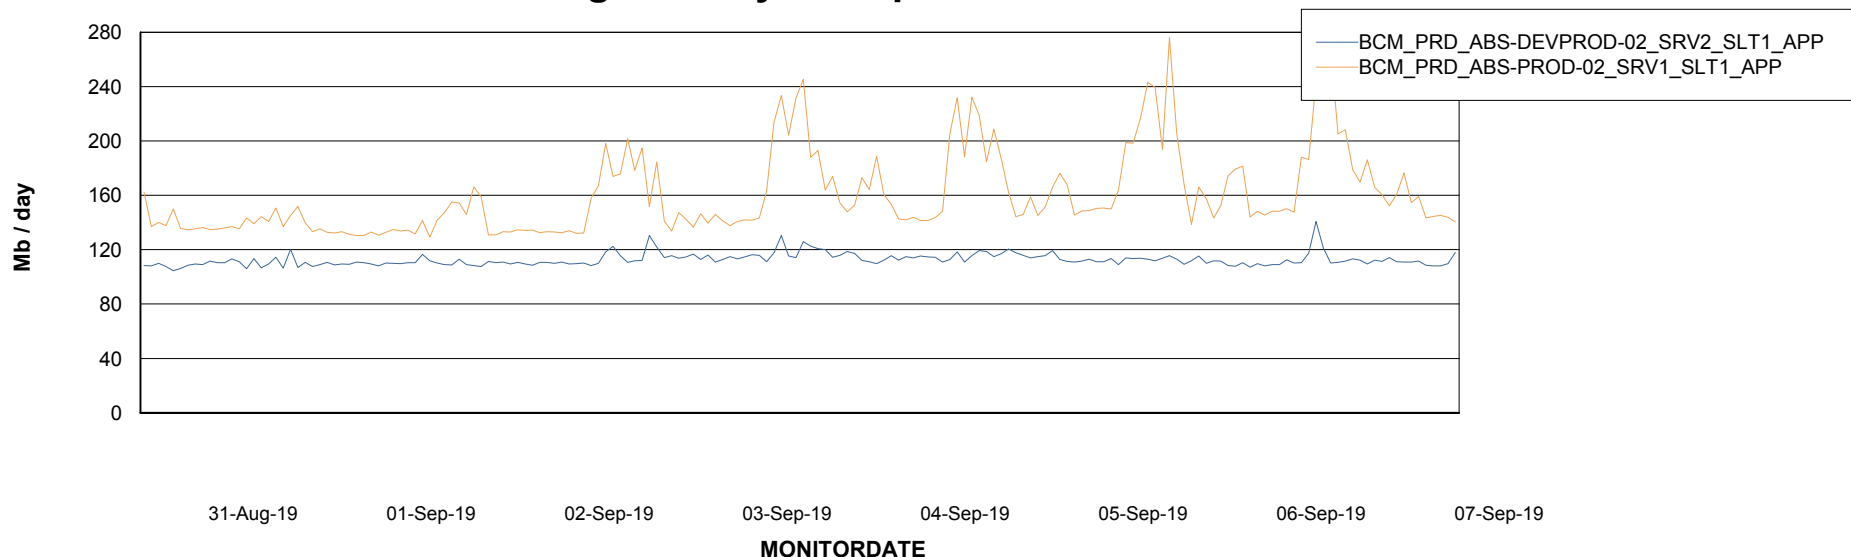

ABSSolute Application Server Services

Avg memory used per ABS Server Service