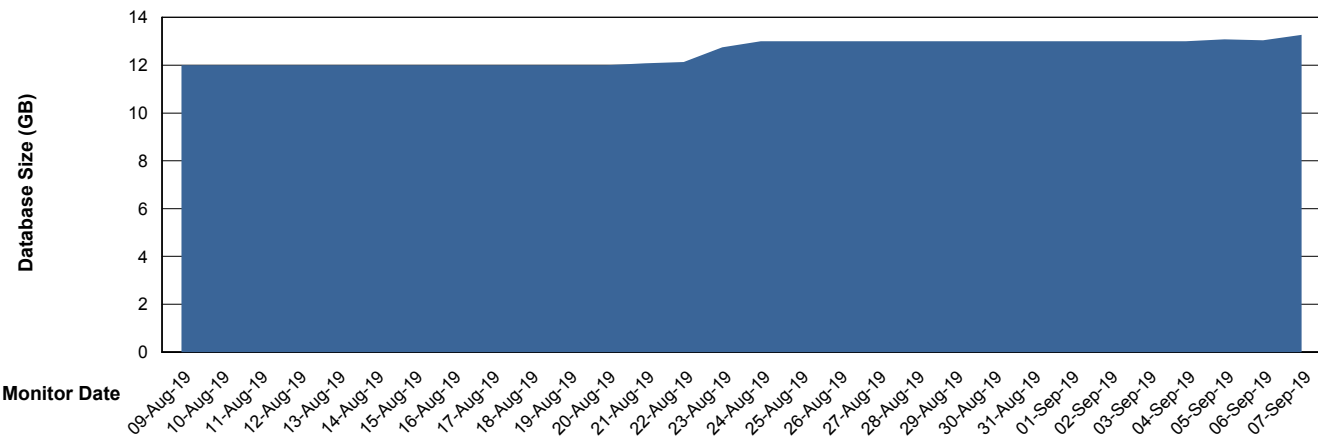

DATABASE SIZE BCMDB_ABS1 Production Database

Database growth over last month

Database Tablespace BCMDB_ABS1 Production Database

Date	Tablespace Name	Filesize (Gb)	Usedsize (Gb)	Percentage free
07-Sep-19	ABSDATA	4	3	25
	INDX	8	6	25
06-Sep-19	ABSDATA	4	3	25
	INDX	8	6	25
05-Sep-19	ABSDATA	4	3	25
	INDX	8	6	25
04-Sep-19	ABSDATA	4	3	25
	INDX	8	6	25
03-Sep-19	ABSDATA	4	3	25
	INDX	8	6	25
02-Sep-19	ABSDATA	4	3	25
	INDX	8	6	25
01-Sep-19	ABSDATA	4	3	25
	INDX	8	6	25