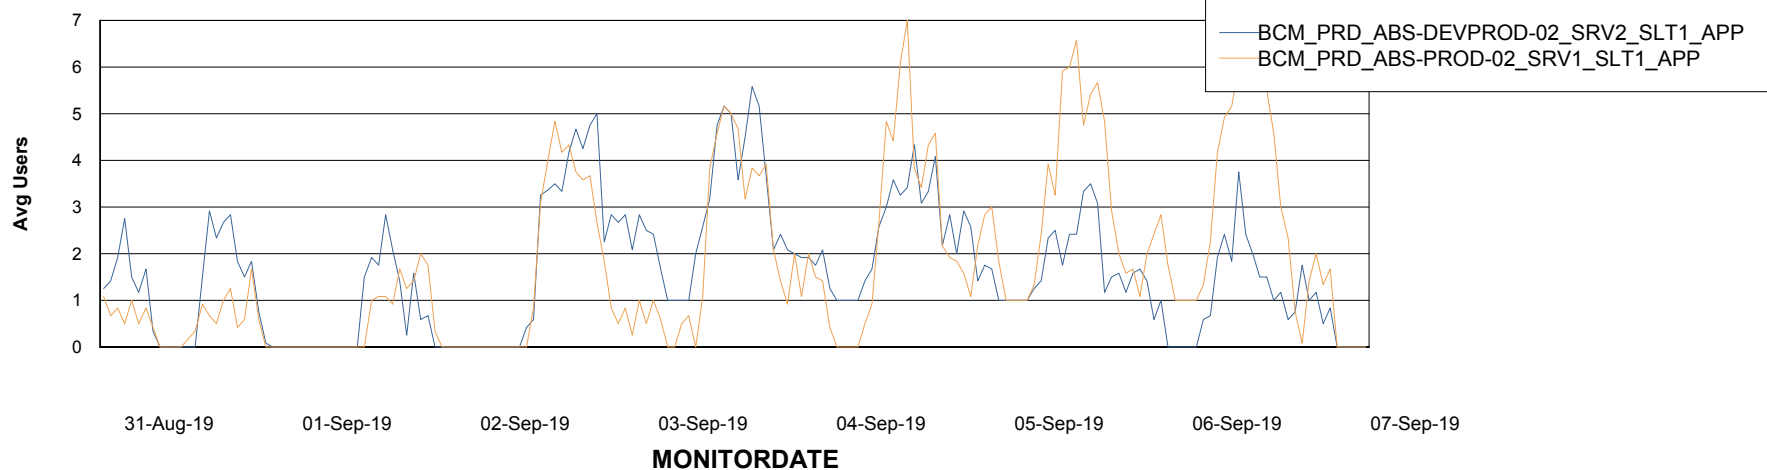

Avg users per day per ABS server