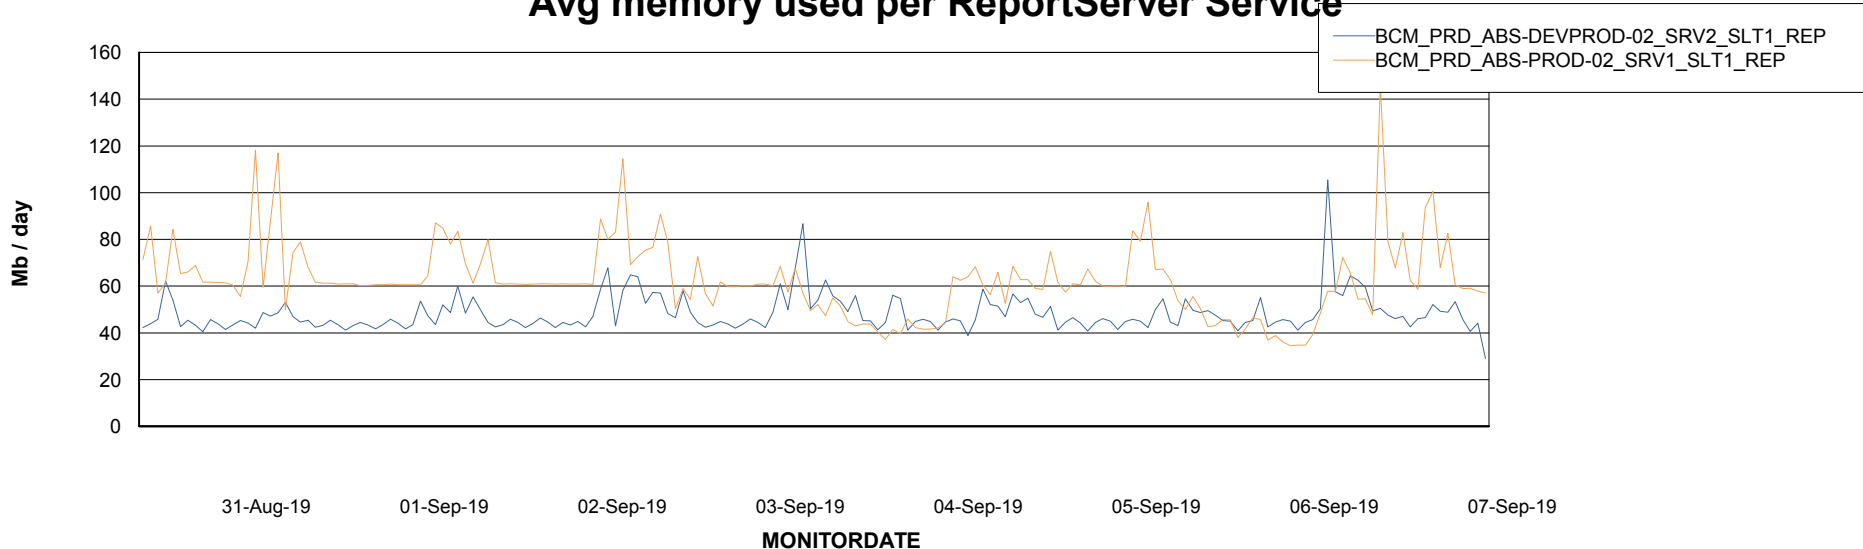

ABSSolute Application ReportServer Services

Avg memory used per ReportServer Service