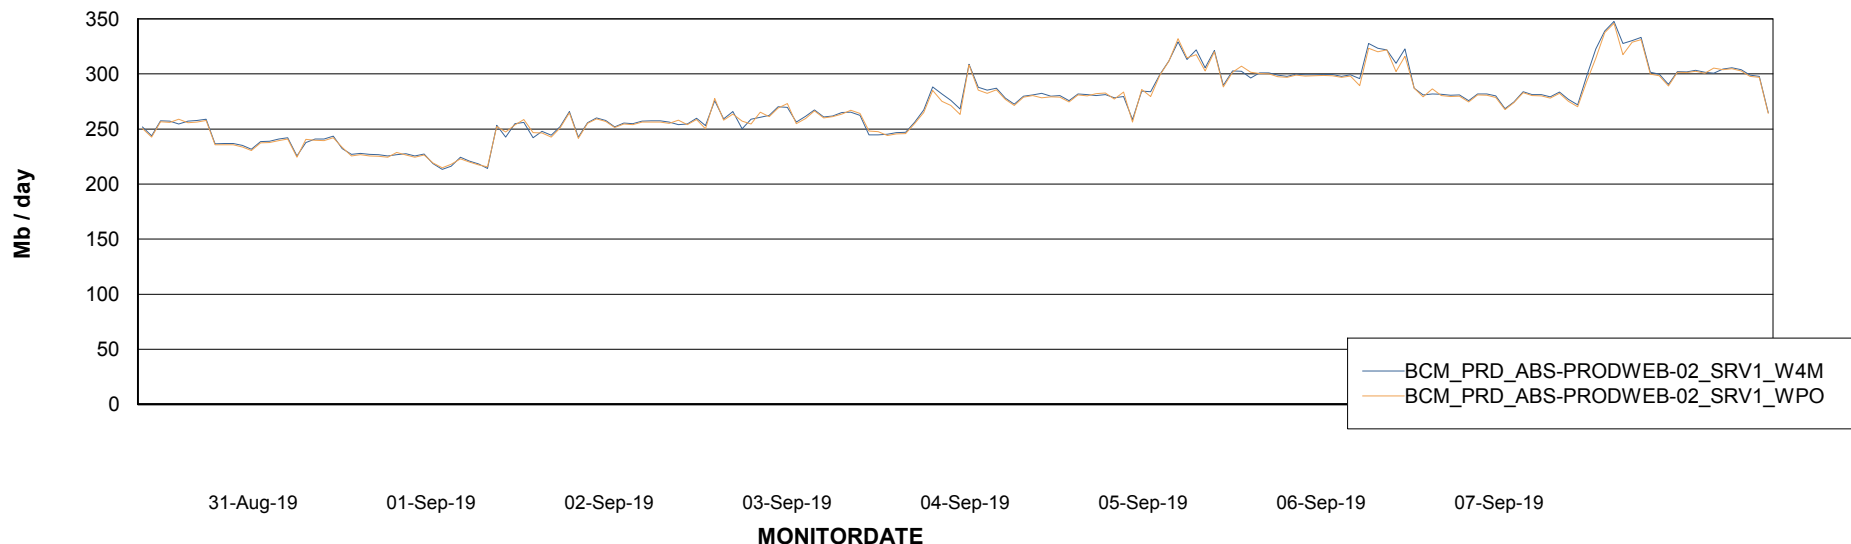

ABSolute Web Component Services

Avg memory used per ABS Web component