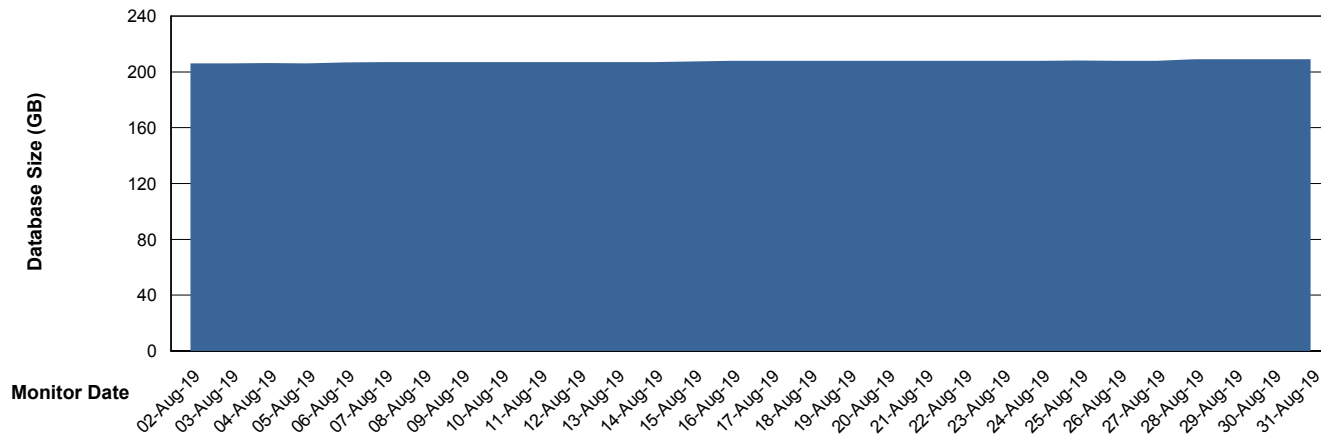

DATABASE SIZE VOSDB_Production

Database growth over last month