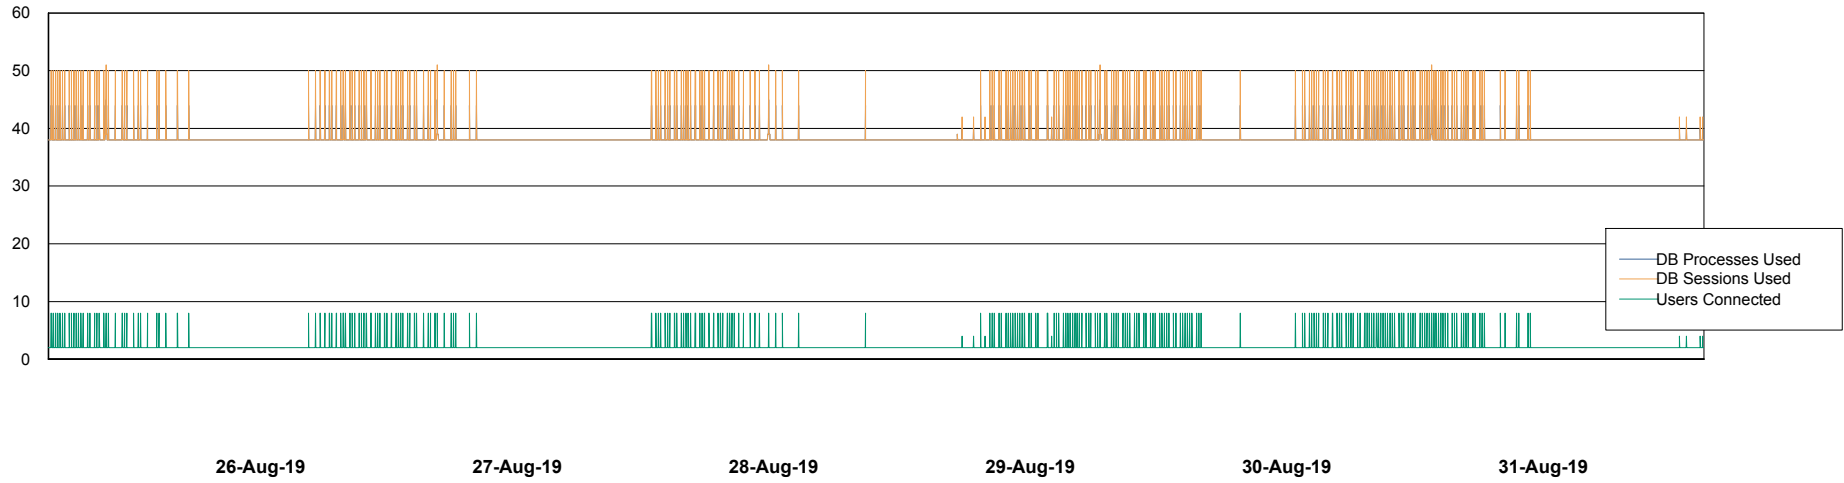

Weekly SLA Customer Report

Customer VOS_Production
Database ID 68

Database Performance VOSBIDB_Production

Weekly SLA Customer Report

Customer VOS_Production
Database ID 68

Database Performance VOSDB_Production

Weekly SLA Customer Report

Customer VOS_Production
Database ID 68

Database Performance VOSDB_Standby

Weekly SLA Customer Report

Customer VOS_Production
Database ID 68

DATABASE SIZE VOSBIDB_Production

Database growth over last month