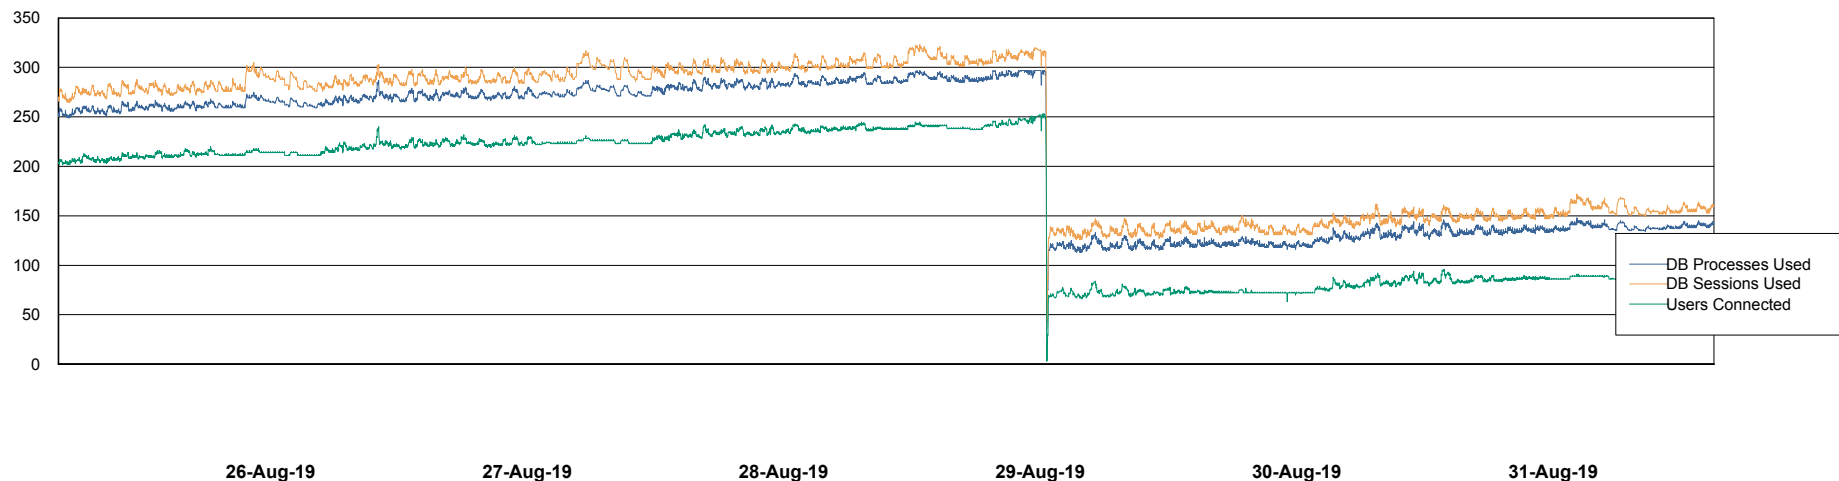

Weekly SLA Customer Report

Customer VOS_Production
Database ID 68

Database Performance VOSBIDB_Production

Weekly SLA Customer Report

Customer VOS_Production
Database ID 68

Database Performance VOSDB_Production

Weekly SLA Customer Report

Customer VOS_Production
Database ID 68

Database Performance VOSDB_Standby

Weekly SLA Customer Report

Customer VOS_Production
Database ID 68

DATABASE SIZE VOSBIDB_Production

Database growth over last month