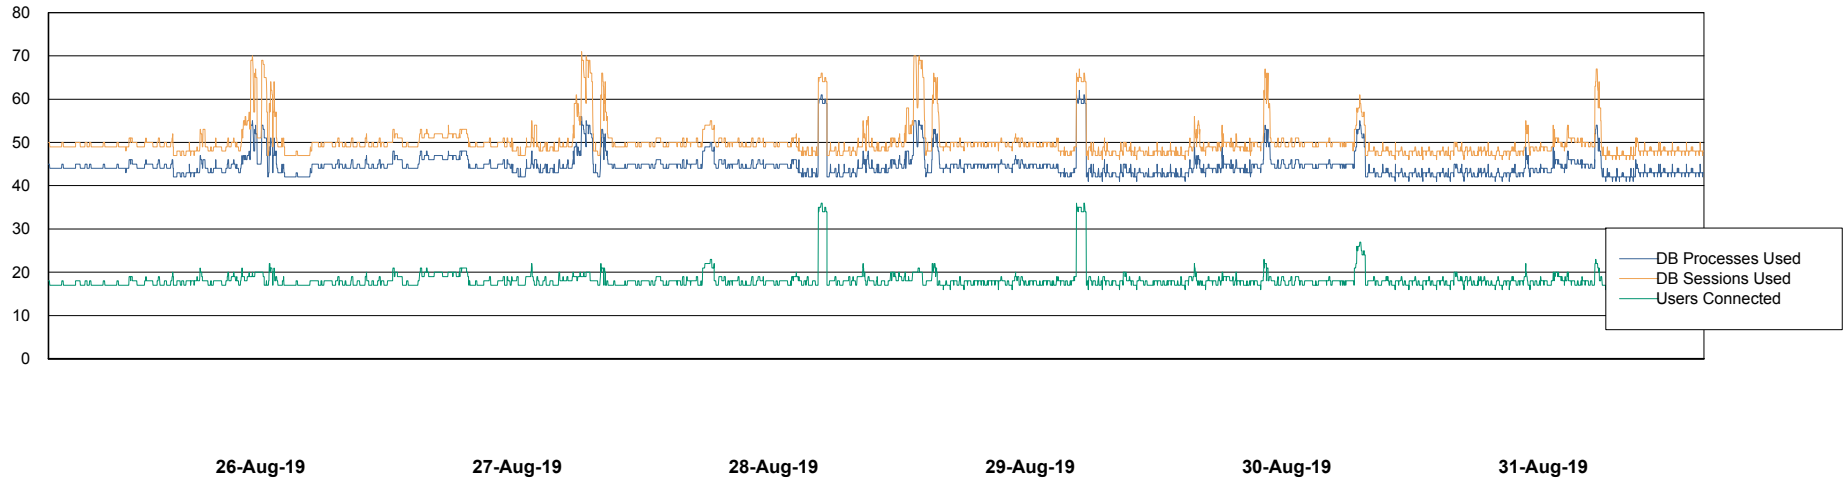

Database Performance VOSBIDB_Production