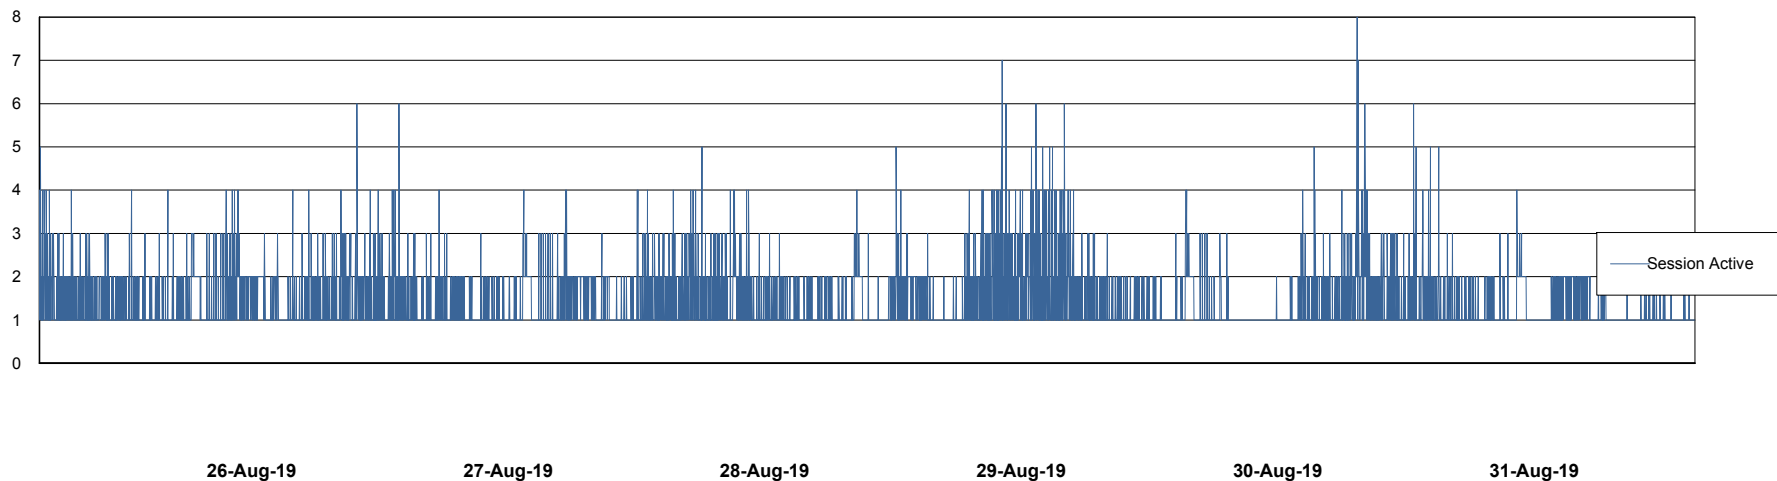

Weekly SLA Customer Report

Customer VOS_Production
Database ID 68

Database Performance VOSBIDB_Production

Weekly SLA Customer Report

Customer VOS_Production
Database ID 68

Database Performance VOSDB_Production

Weekly SLA Customer Report

Customer VOS_Production
Database ID 68

Database Performance VOSDB_Standby

Weekly SLA Customer Report

Customer VOS_Production
Database ID 68

DATABASE SIZE VOSBIDB_Production

Database growth over last month