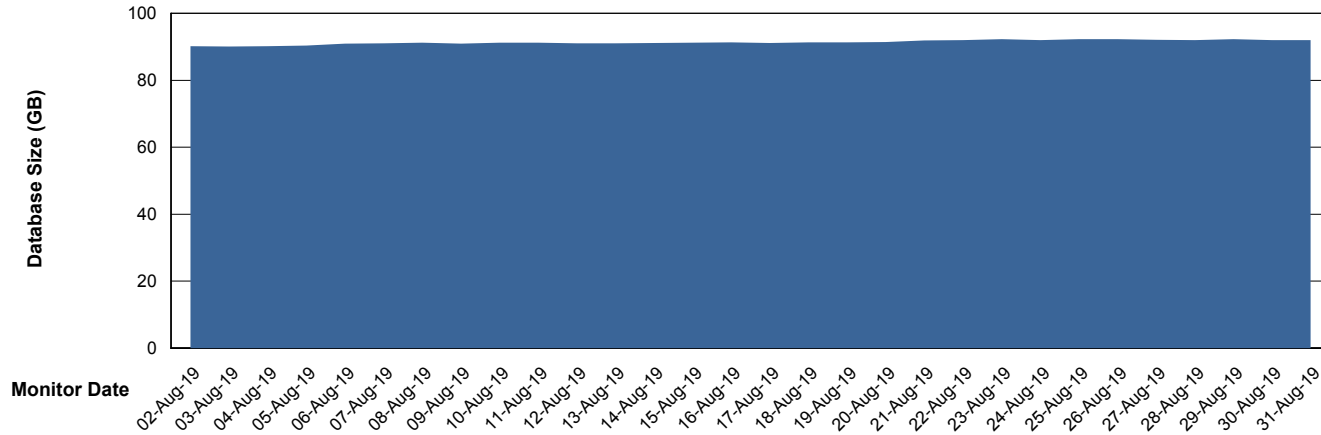

Weekly SLA Customer Report

Customer VOS_Production
Database ID 68

Database Performance VOSDB_Standby

Weekly SLA Customer Report

Customer VOS_Production
Database ID 68

DATABASE SIZE VOSBIDB_Production

Database growth over last month