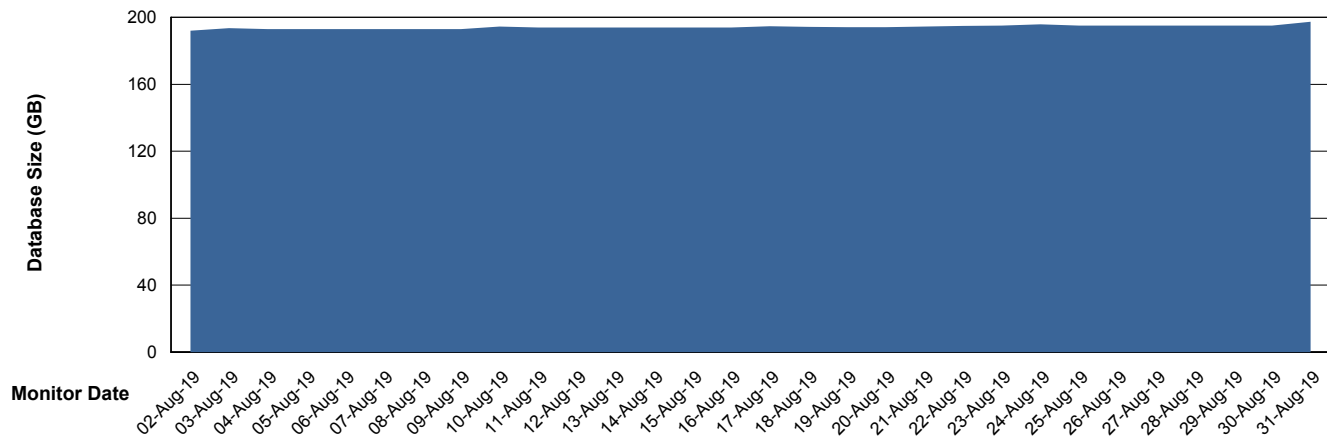

Weekly SLA Customer Report

Customer VEN_Production
Database ID 35

Database Performance VENDB_BI

Weekly SLA Customer Report

Customer VEN_Production
Database ID 35

DATABASE SIZE ABSVEN06 Primary DB 2019

Database growth over last month

DATABASE SIZE VENDB_BI

Database growth over last month

Weekly SLA Customer Report

Customer VEN_Production
Database ID 35

Database Tablespace ABSVEN06 Primary DB 2019

Date	Tablespace Name	Filesize (Gb)	Usedsize (Gb)	Percentage free
31-Aug-19	ABSDATA	108	92	15
	INDX	112	96	14
30-Aug-19	ABSDATA	108	92	15
	INDX	112	96	14
29-Aug-19	ABSDATA	108	92	15
	INDX	112	96	14
28-Aug-19	ABSDATA	108	92	15
	INDX	112	96	14
27-Aug-19	ABSDATA	108	92	15
	INDX	112	96	14
26-Aug-19	ABSDATA	108	92	15
	INDX	112	96	14
25-Aug-19	ABSDATA	108	92	15
	INDX	112	95	15