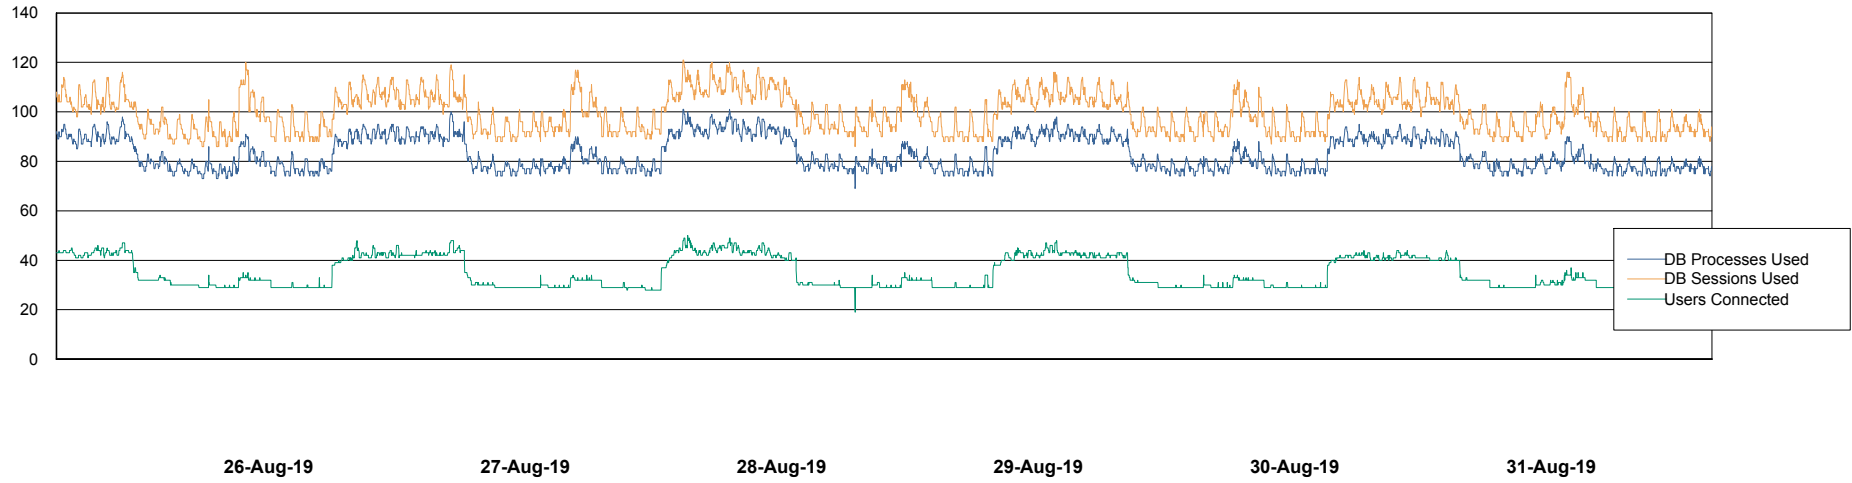

Database Performance ABSVEN06 Primary DB 2019