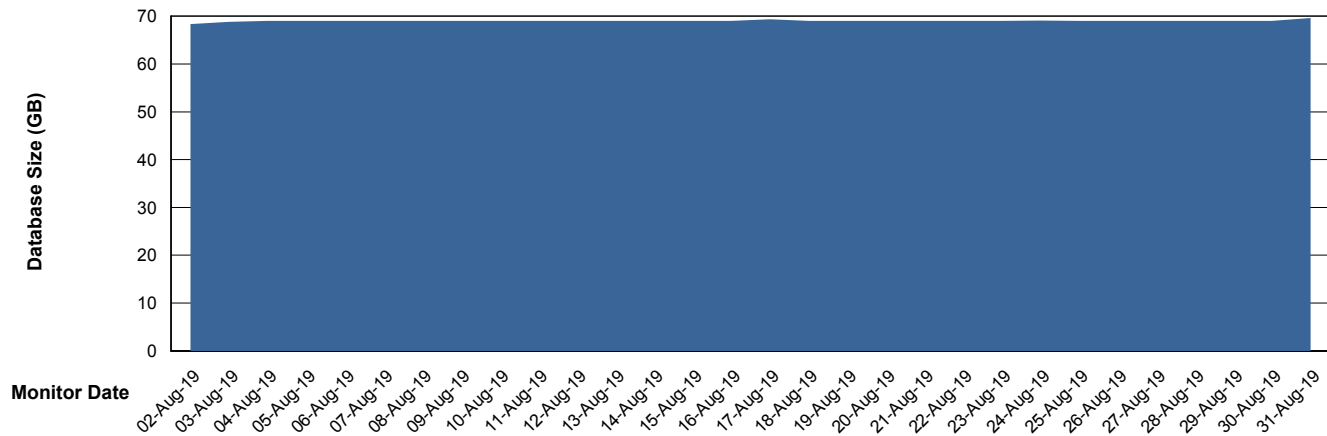

DATABASE SIZE VENDB_BI

Database growth over last month