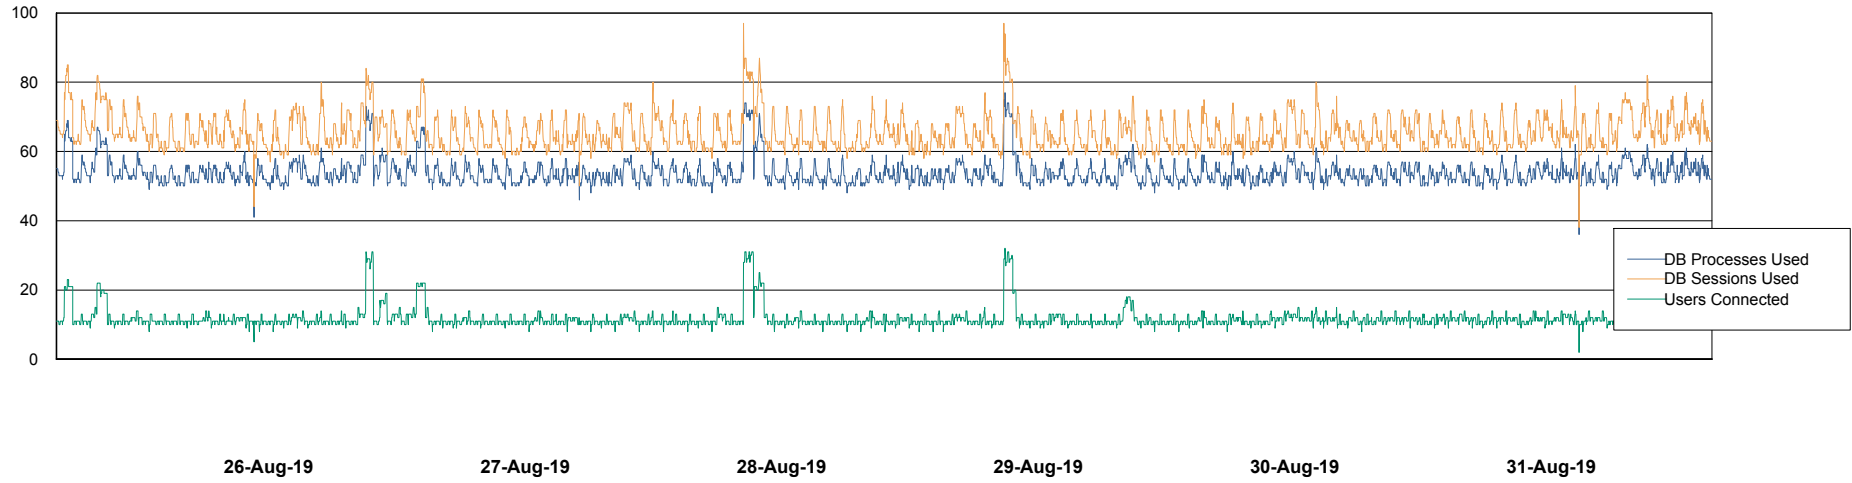

Database Performance VENDB_BI