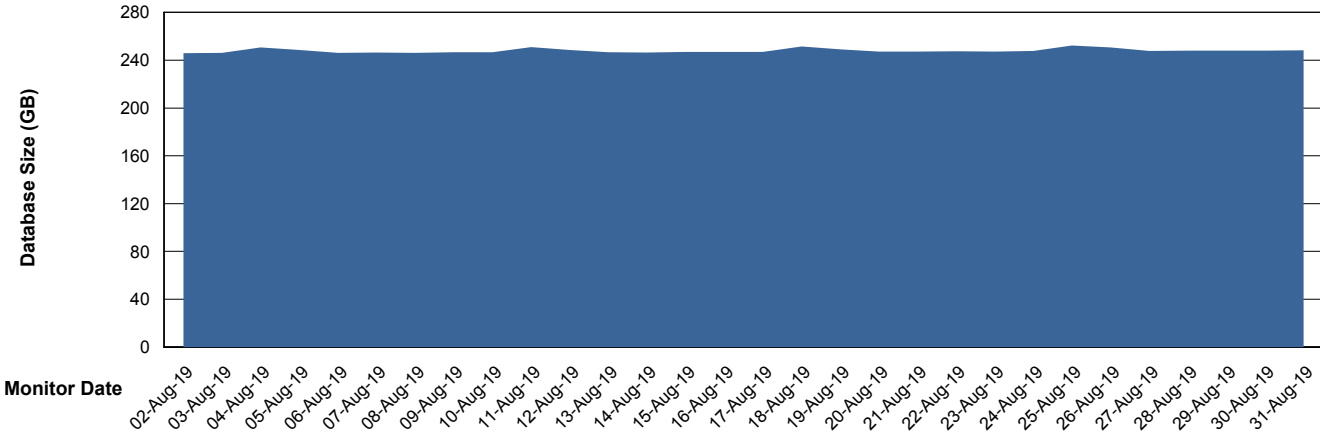

DATABASE SIZE STKDB_ABS1 Production Database

Database growth over last month

Database Tablespace STKDB_ABS1 Production Database

Date	Tablespace Name	Filesize (Gb)	Usedsize (Gb)	Percentage free
31-Aug-19	ABSDATA	177	107	40
	INDX	162	135	17
30-Aug-19	ABSDATA	177	107	40
	INDX	162	135	17
29-Aug-19	ABSDATA	177	107	40
	INDX	162	135	17
28-Aug-19	ABSDATA	177	107	40
	INDX	162	135	17
27-Aug-19	ABSDATA	177	107	40
	INDX	162	135	17
26-Aug-19	ABSDATA	177	107	40
	INDX	162	135	17
25-Aug-19	ABSDATA	177	107	40
	INDX	162	135	17