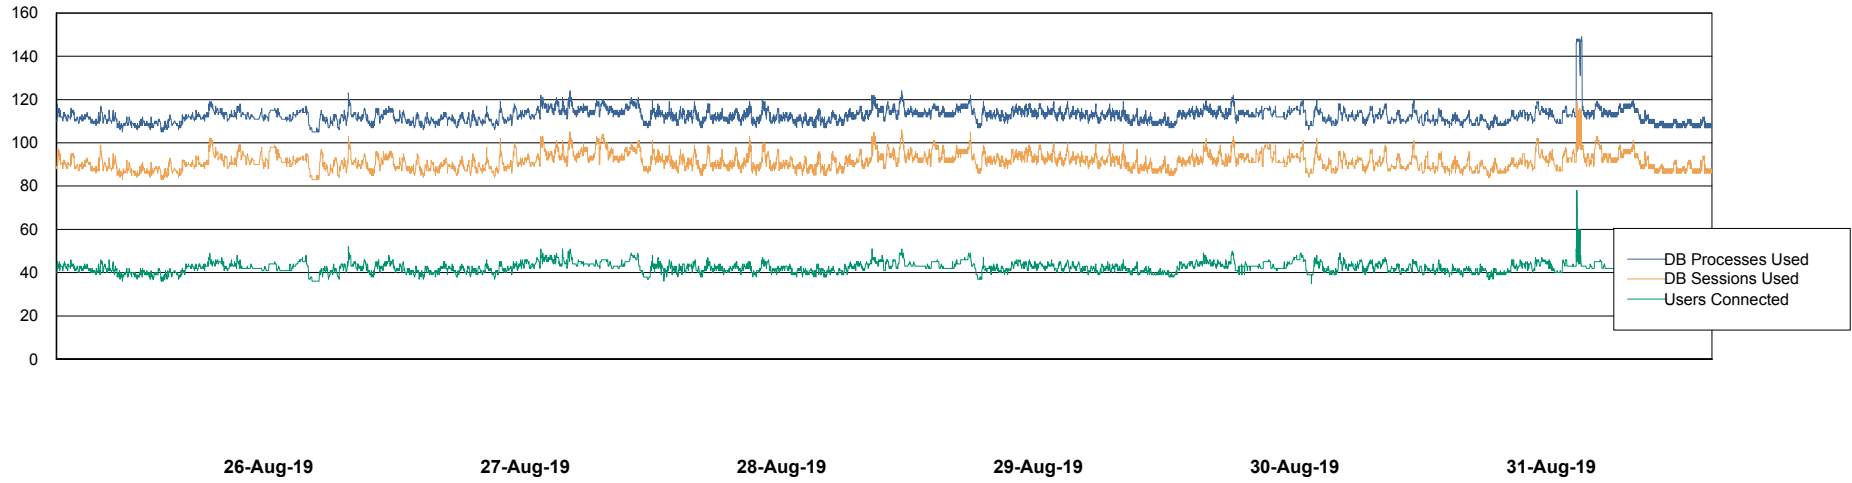

Database Performance STKDB_ABS1 Production Database