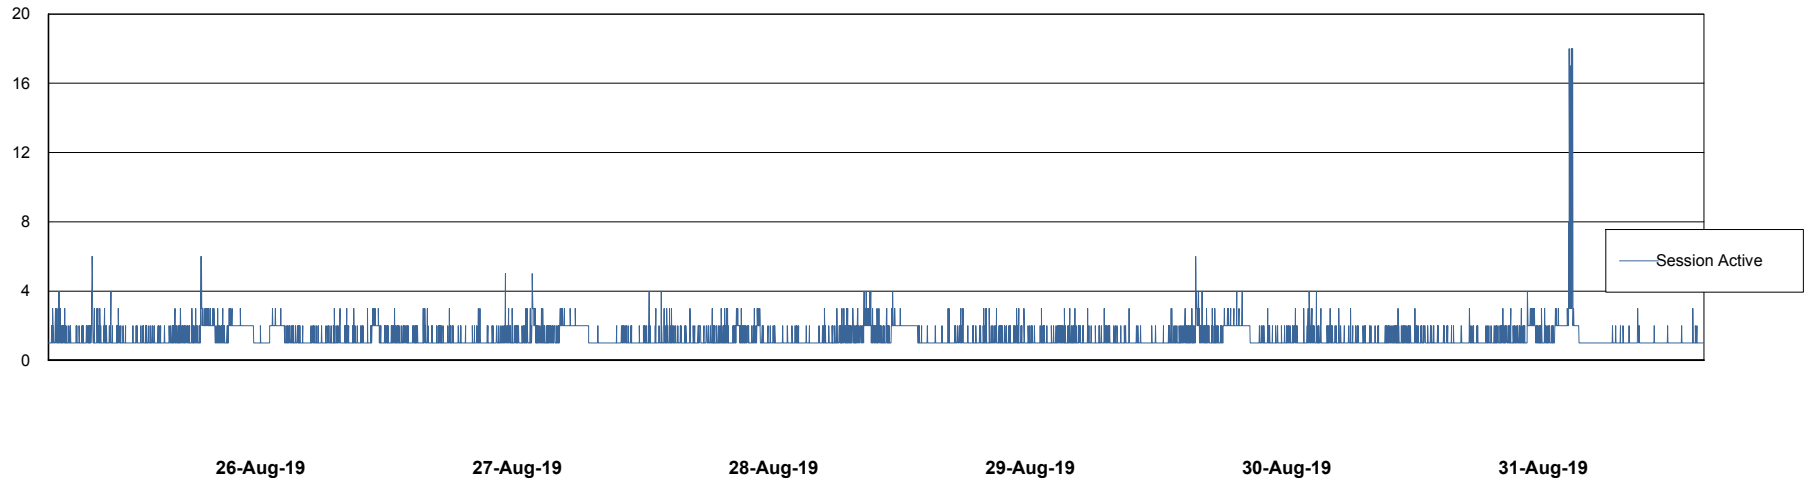

Database Performance STKDB_ABS1 Production Database