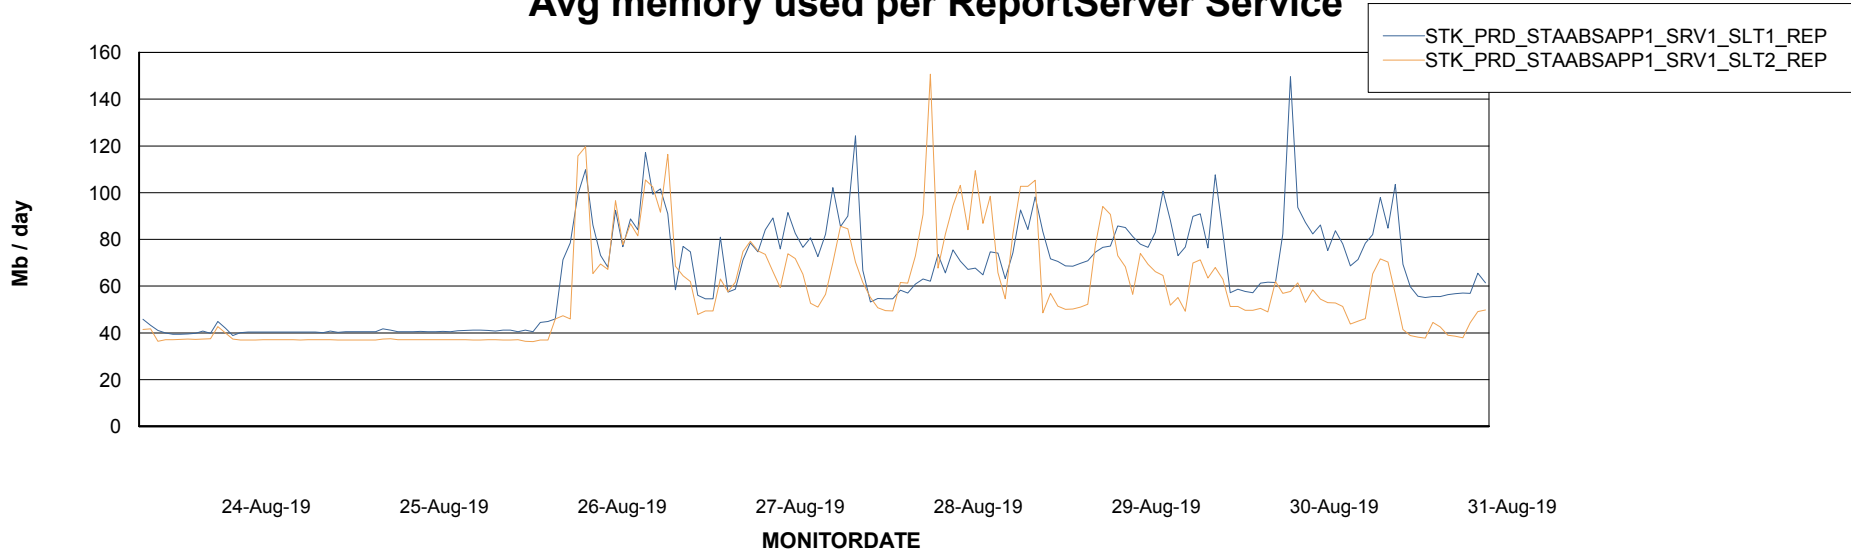

ABSSolute Application ReportServer Services

Avg memory used per ReportServer Service