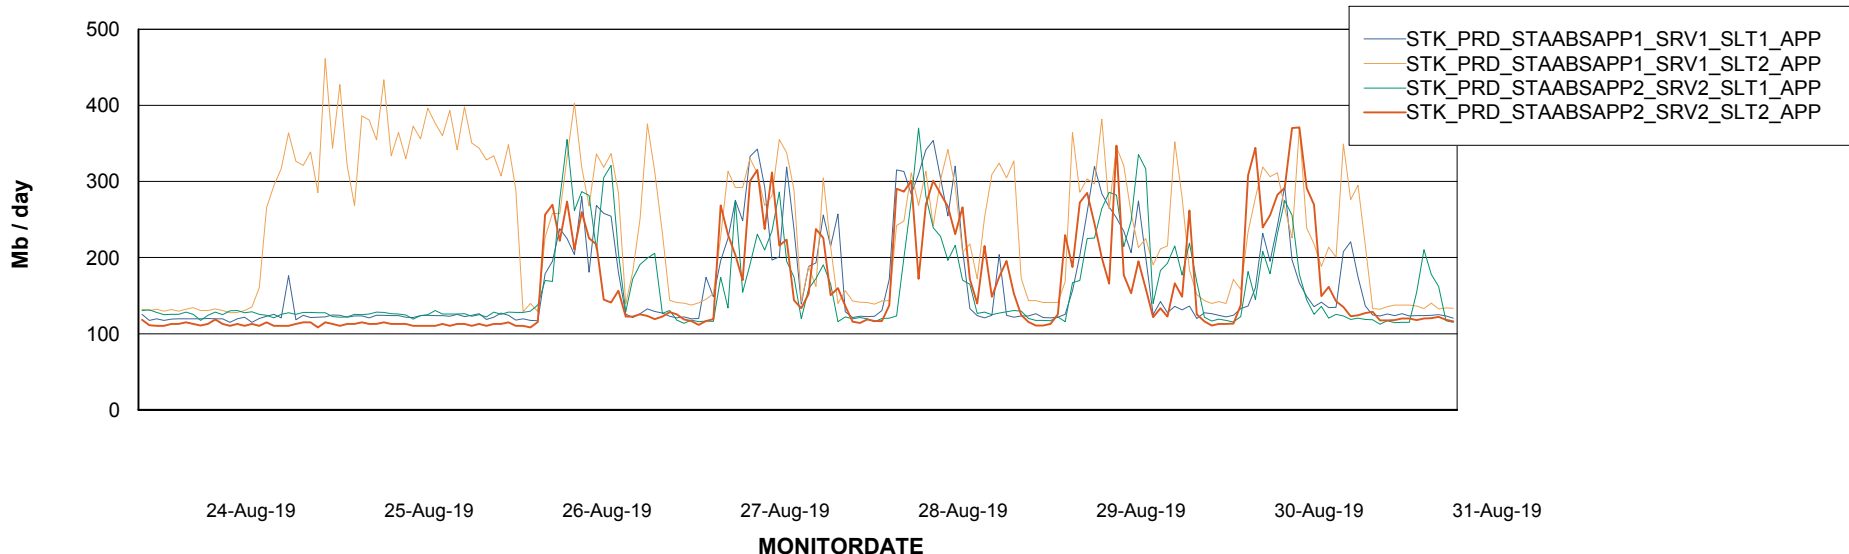

ABSSolute Application Server Services

Avg memory used per ABS Server Service