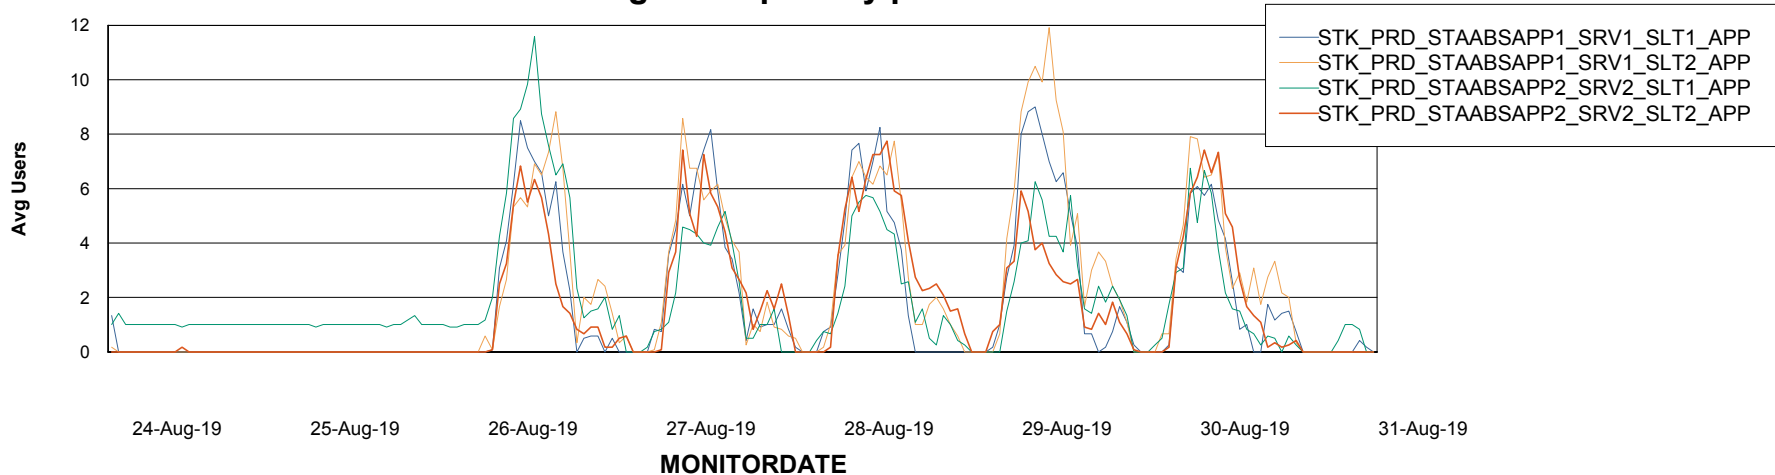

Avg users per day per ABS server