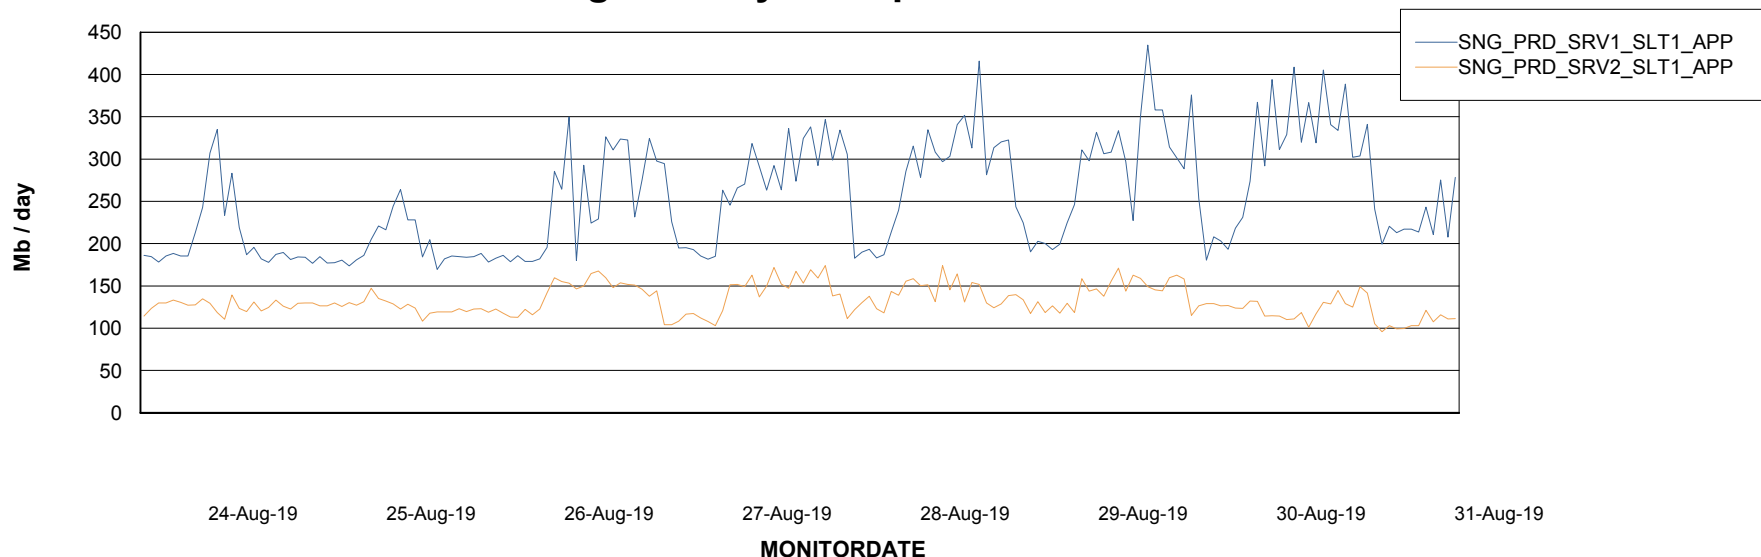

ABSSolute Application Server Services

Avg memory used per ABS Server Service