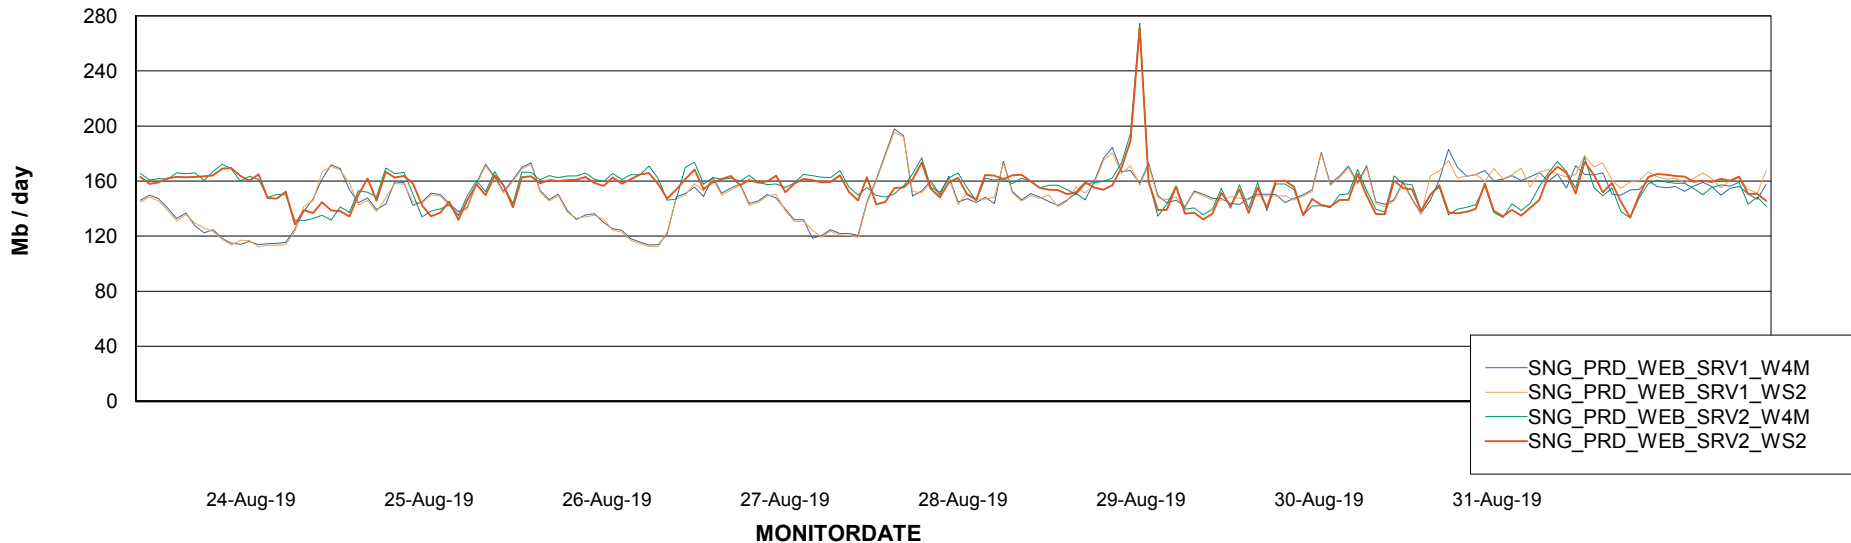

ABSSolute Application ReportServer Services

Avg memory used per ReportServer Service

Weekly SLA Customer Report

Customer SNG_Production
Database ID 70

ABSSolute Web Component Services

Avg memory used per ABS Web component