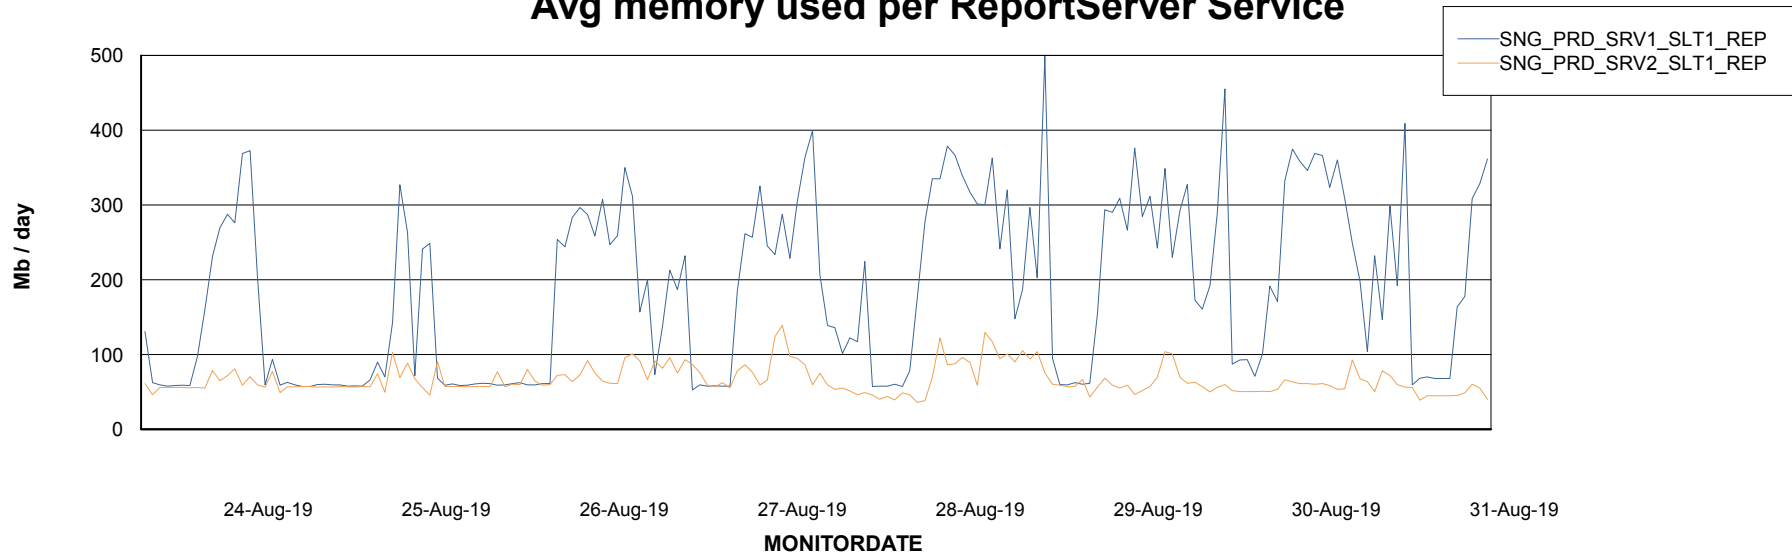

ABSSolute Application ReportServer Services

Avg memory used per ReportServer Service