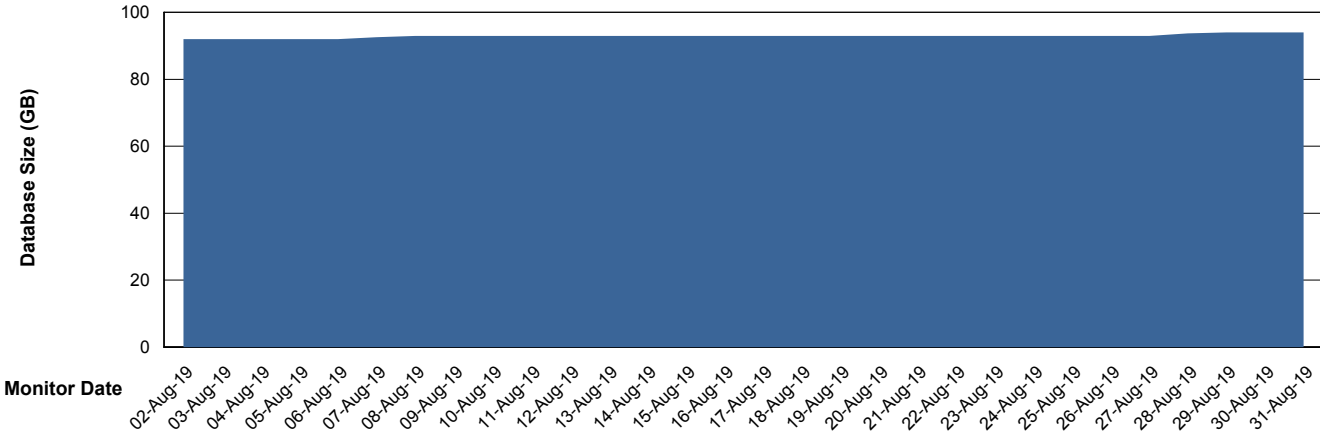

Weekly SLA Customer Report

Customer SNG_Production
Database ID 70

Database Performance SNGDB_Production

Weekly SLA Customer Report

Customer SNG_Production
 Database ID 70

DATABASE SIZE SNGDB_Production

Database growth over last month