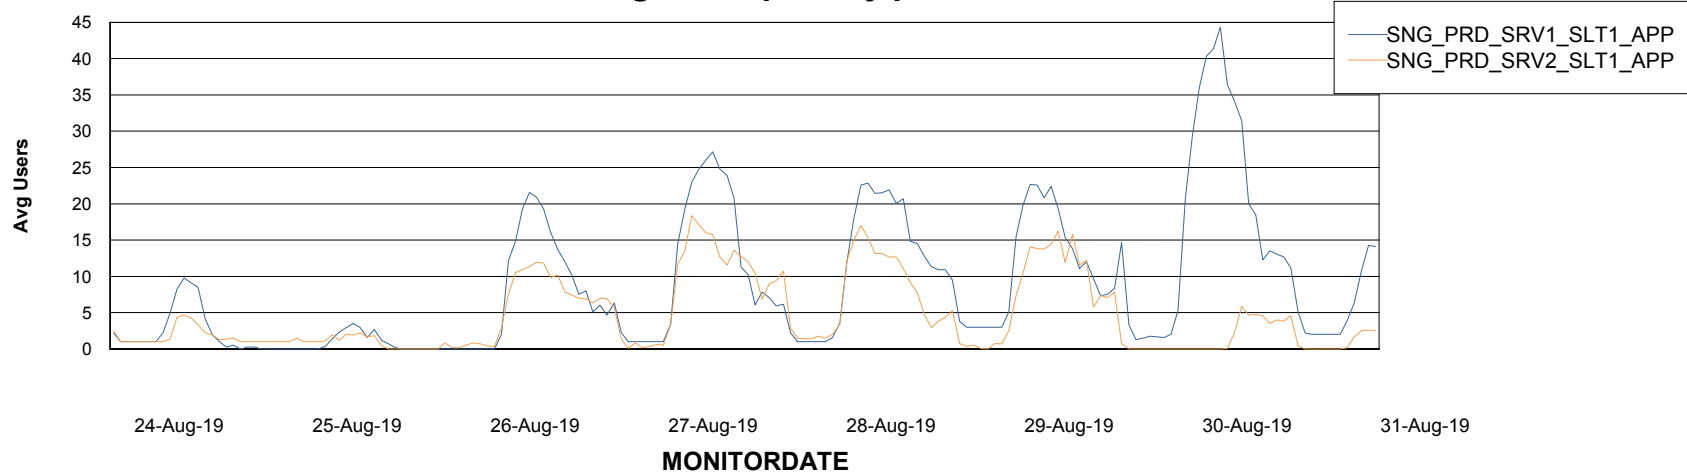

Weekly SLA Customer Report

Customer SNG_Production
Database ID 70

ABSSolute Application Server Services

Avg memory used per ABS Server Service

Avg users per day per ABS server

Weekly SLA Customer Report

Customer SNG_Production
Database ID 70