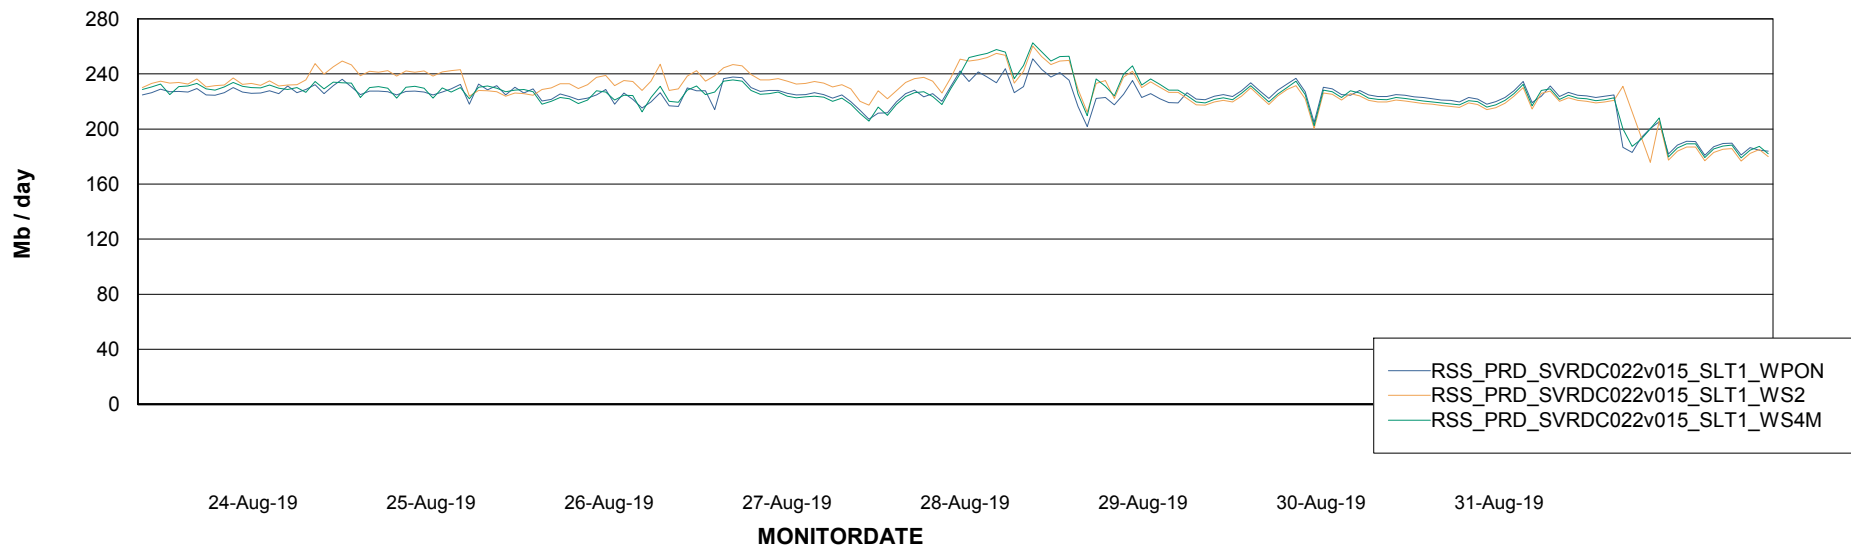

ABSSolute Application ReportServer Services

Avg memory used per ReportServer Service

Weekly SLA Customer Report

Customer RSS Production
Database ID 52

ABSSolute Web Component Services

Avg memory used per ABS Web component