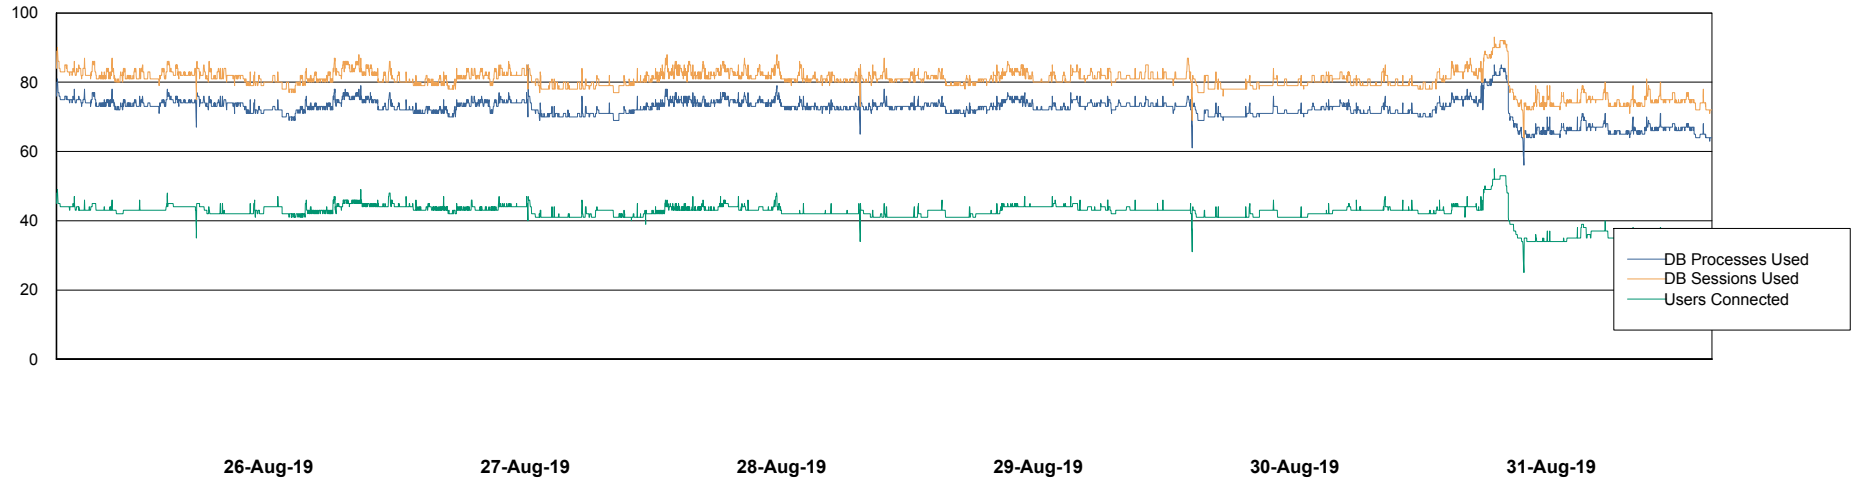

Database Performance RSSDB_Production