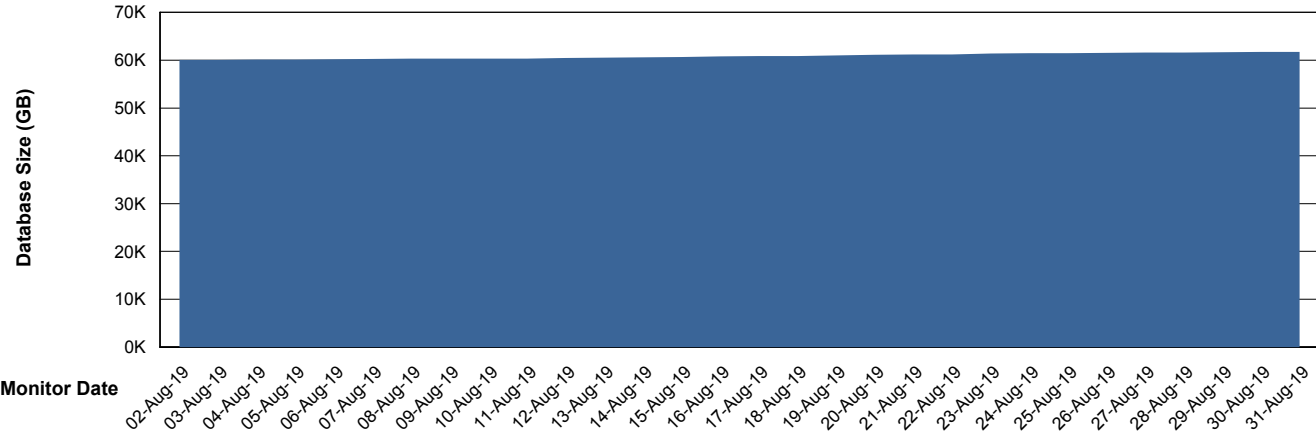

DATABASE SIZE RSSDB_Production

Database growth over last month

Database Tablespace RSSDB_Production

Date	Tablespace Name	Filesize (Gb)	Usedsize (Gb)	Percentage free
31-Aug-19	ABSDATA	30,000	25,572	15
	INDX	40,000	34,805	13
30-Aug-19	ABSDATA	30,000	25,572	15
	INDX	40,000	34,804	13
29-Aug-19	ABSDATA	30,000	25,572	15
	INDX	40,000	34,770	13
28-Aug-19	ABSDATA	30,000	25,564	15
	INDX	40,000	34,681	13
27-Aug-19	ABSDATA	30,000	25,556	15
	INDX	40,000	34,663	13
26-Aug-19	ABSDATA	30,000	25,555	15
	INDX	40,000	34,653	13
25-Aug-19	ABSDATA	30,000	25,483	15
	INDX	40,000	34,624	13