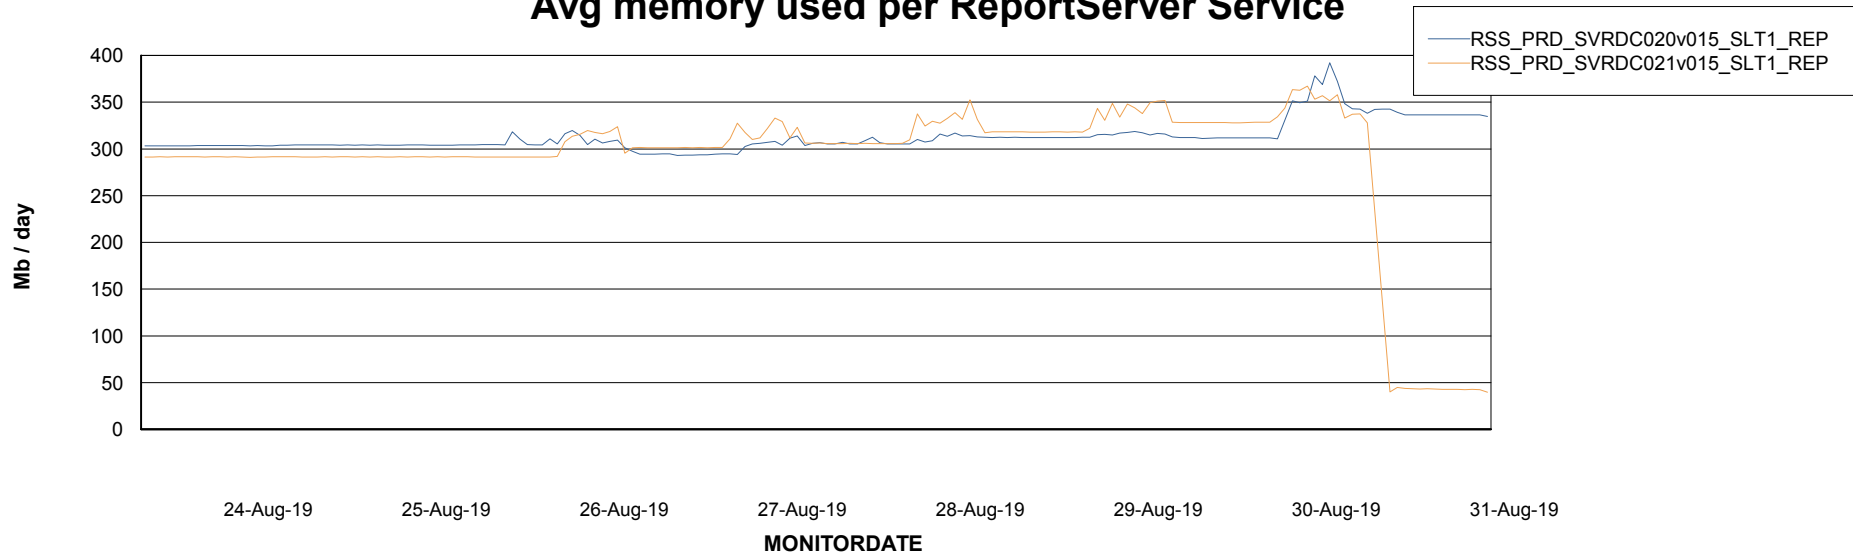

ABSSolute Application ReportServer Services

Avg memory used per ReportServer Service