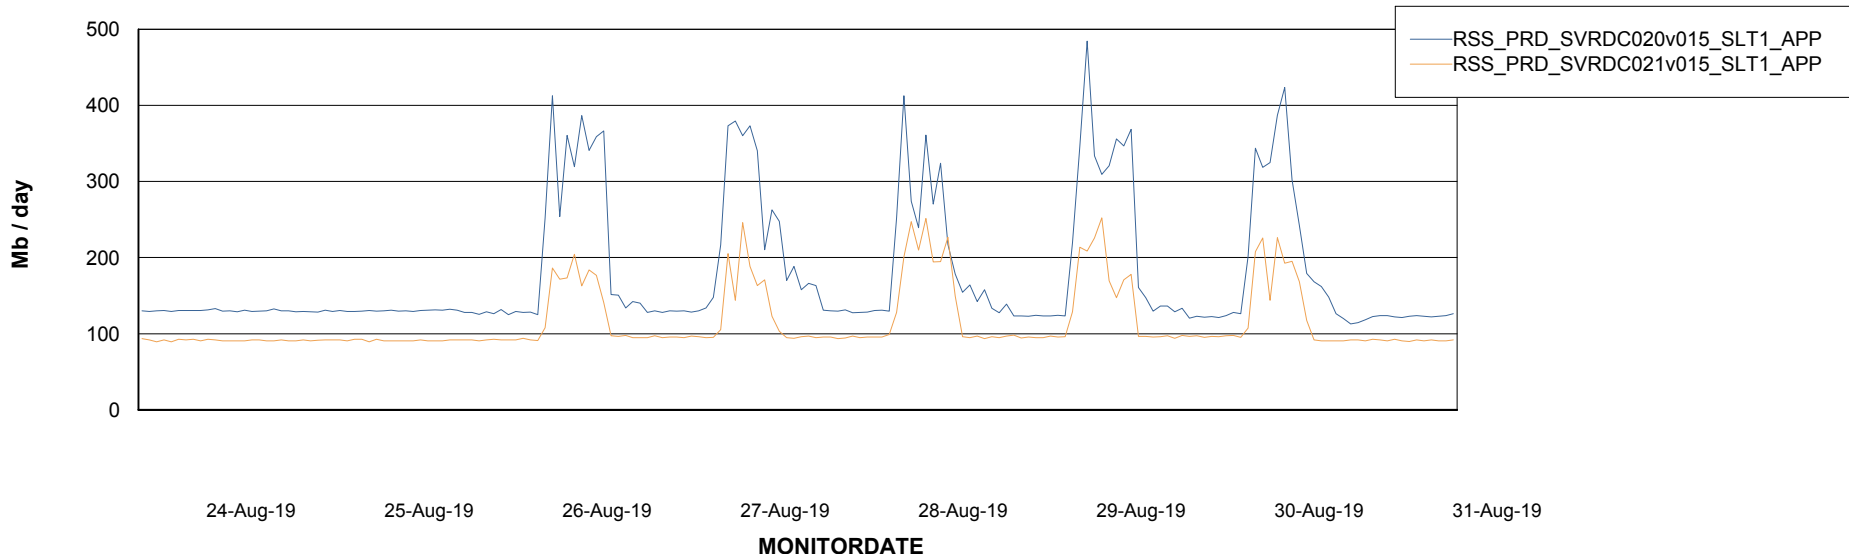

Customer RSS Production
 Database ID 52

DATABASE SIZE RSSDB_Production

Database growth over last month

Database Tablespace RSSDB_Production

Date	Tablespace Name	Filesize (Gb)	Usedsize (Gb)	Percentage free
31-Aug-19	ABSDATA	30,000	25,572	15
	INDX	40,000	34,805	13
30-Aug-19	ABSDATA	30,000	25,572	15
	INDX	40,000	34,804	13
29-Aug-19	ABSDATA	30,000	25,572	15
	INDX	40,000	34,770	13
28-Aug-19	ABSDATA	30,000	25,564	15
	INDX	40,000	34,681	13
27-Aug-19	ABSDATA	30,000	25,556	15
	INDX	40,000	34,663	13
26-Aug-19	ABSDATA	30,000	25,555	15
	INDX	40,000	34,653	13
25-Aug-19	ABSDATA	30,000	25,483	15
	INDX	40,000	34,624	13

Weekly SLA Customer Report

Customer RSS Production
Database ID 52

ABSSolute Application Server Services

Avg memory used per ABS Server Service

Avg users per day per ABS server

Weekly SLA Customer Report

Customer RSS Production
Database ID 52