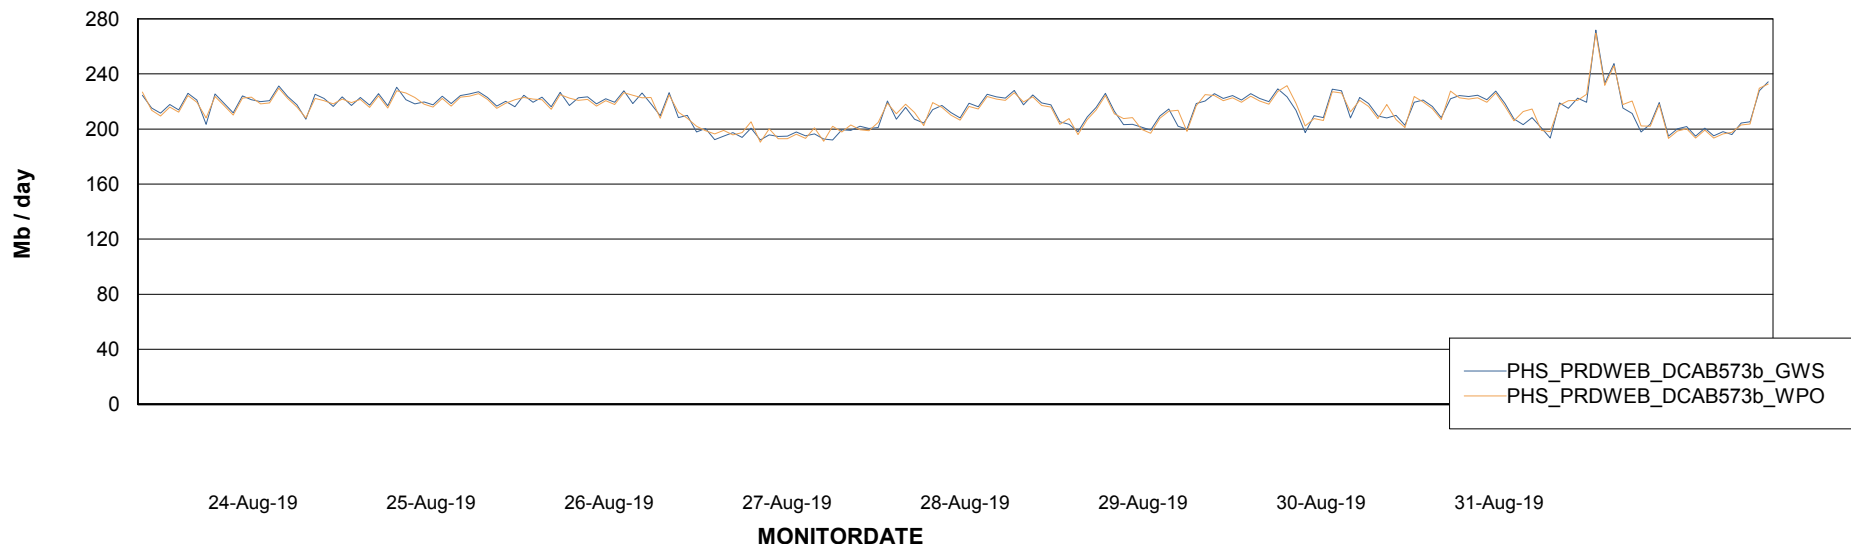

ABSolute Web Component Services

Avg memory used per ABS Web component