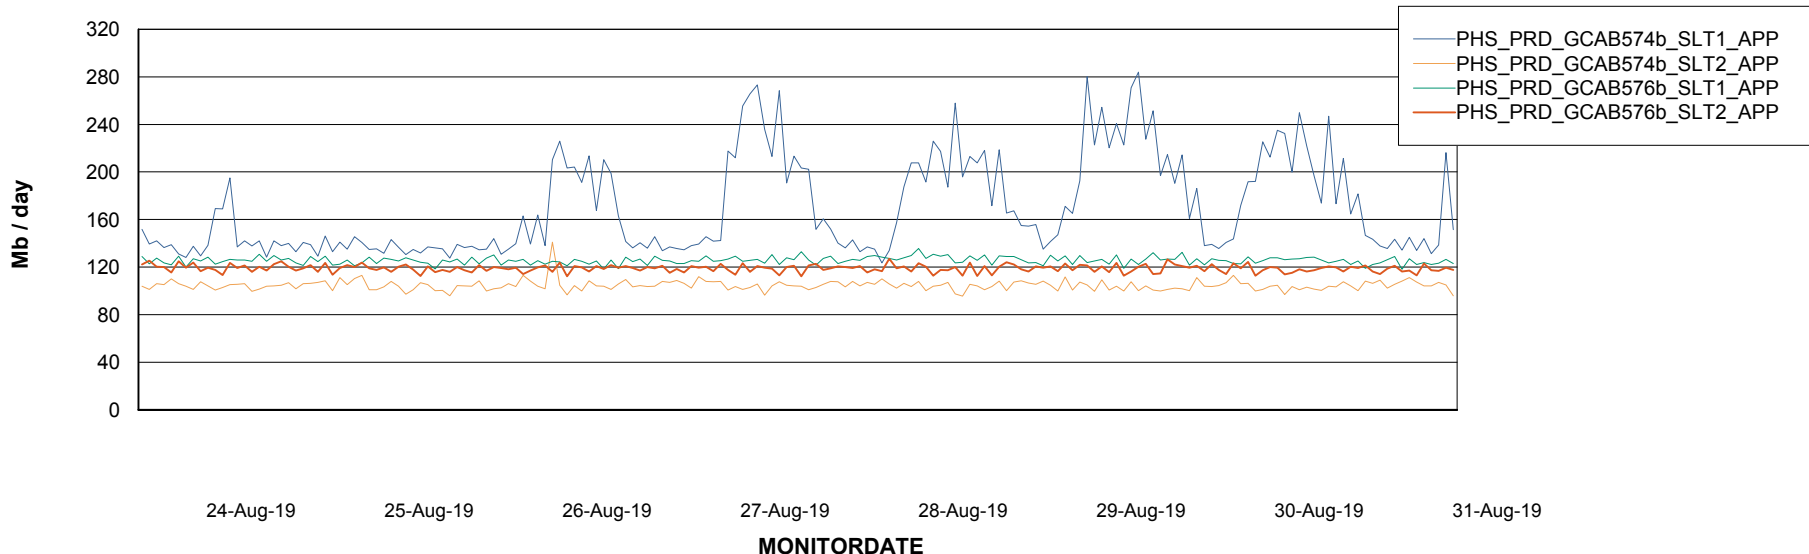

ABSolute Application Server Services

Avg memory used per ABS Server Service