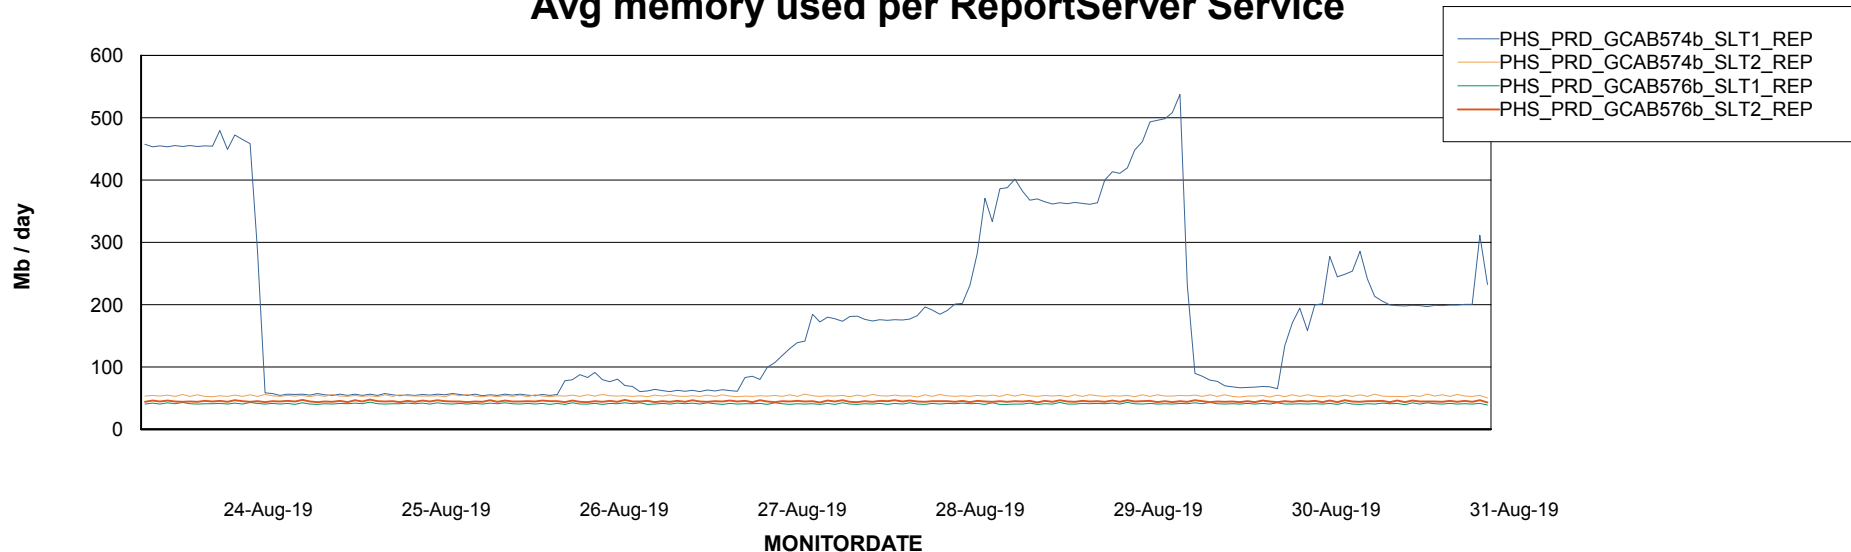

Avg memory used per ABS Server Service

Avg users per day per ABS server

Weekly SLA Customer Report

Customer PHS_Production
Database ID 47

ABSSolute Application ReportServer Services

Avg memory used per ReportServer Service