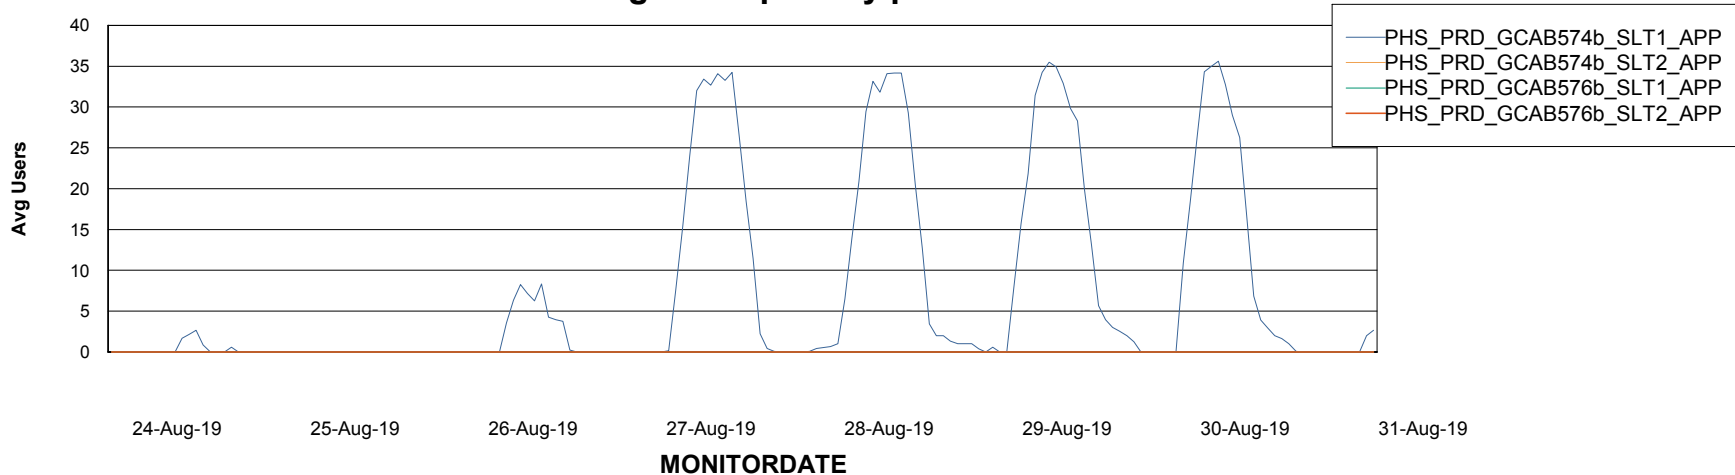

Avg users per day per ABS server