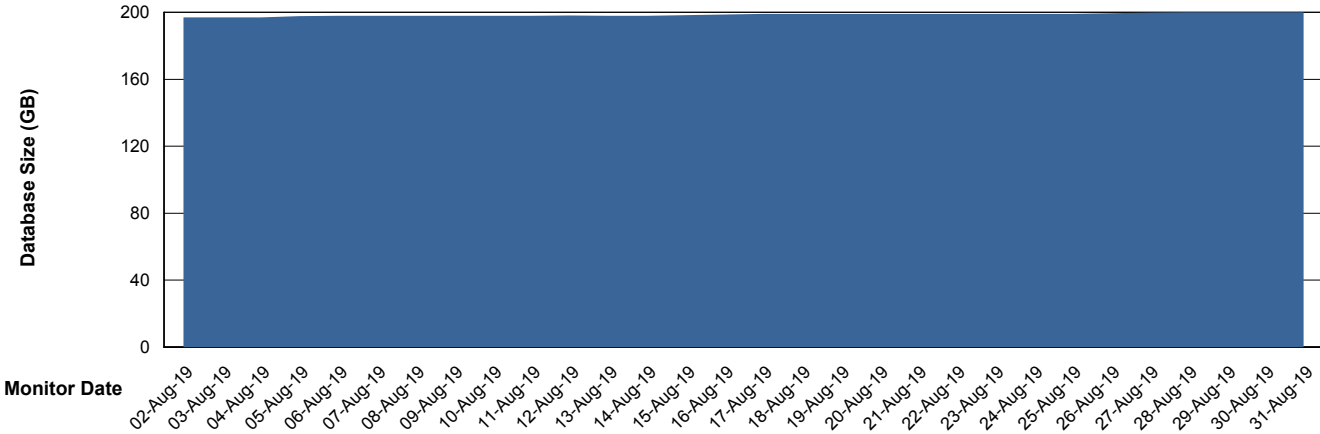

DATABASE SIZE PHSDB_Production

Database growth over last month

Database Tablespace PHSDB_Production

Date	Tablespace Name	Filesize (Gb)	Usedsize (Gb)	Percentage free
31-Aug-19	ABSDATA	218	188	14
	INDX	14	11	21
30-Aug-19	ABSDATA	218	188	14
	INDX	14	11	21
29-Aug-19	ABSDATA	218	188	14
	INDX	14	11	21
28-Aug-19	ABSDATA	218	188	14
	INDX	14	11	21
27-Aug-19	ABSDATA	218	188	14
	INDX	14	11	21
26-Aug-19	ABSDATA	218	187	14
	INDX	14	11	21
25-Aug-19	ABSDATA	218	187	14
	INDX	14	11	21