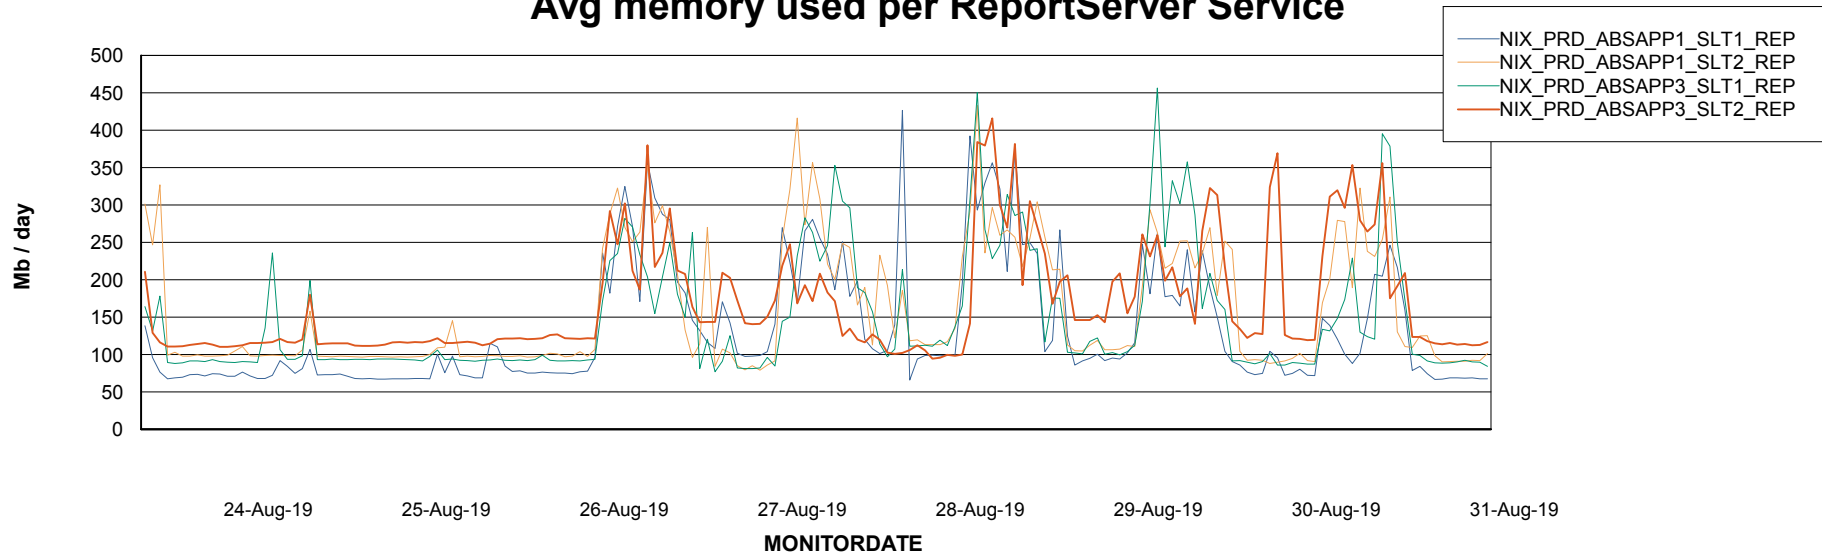

Avg users per day per ABS server

Weekly SLA Customer Report

Customer NIX_Production
Database ID 51

ABSSolute Application ReportServer Services

Avg memory used per ReportServer Service

Weekly SLA Customer Report