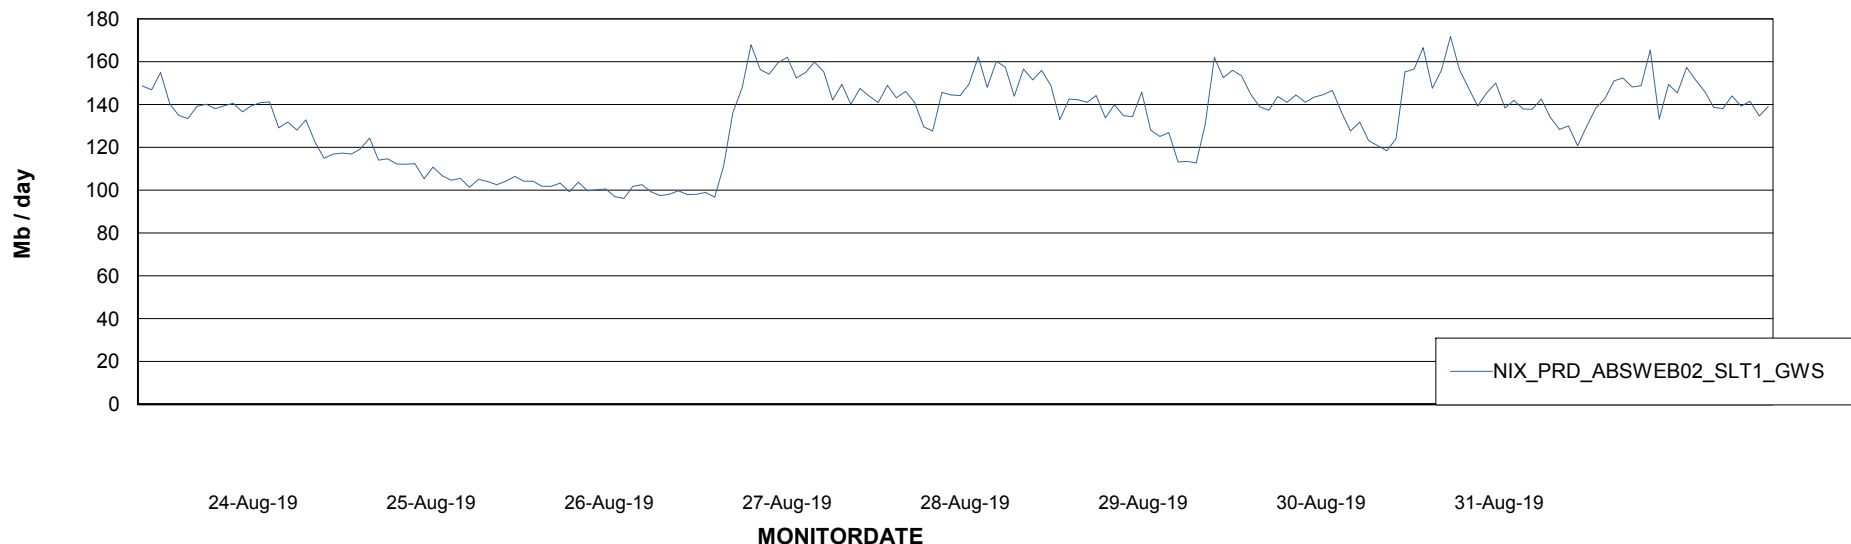

ABSSolute Web Component Services

Avg memory used per ABS Web component