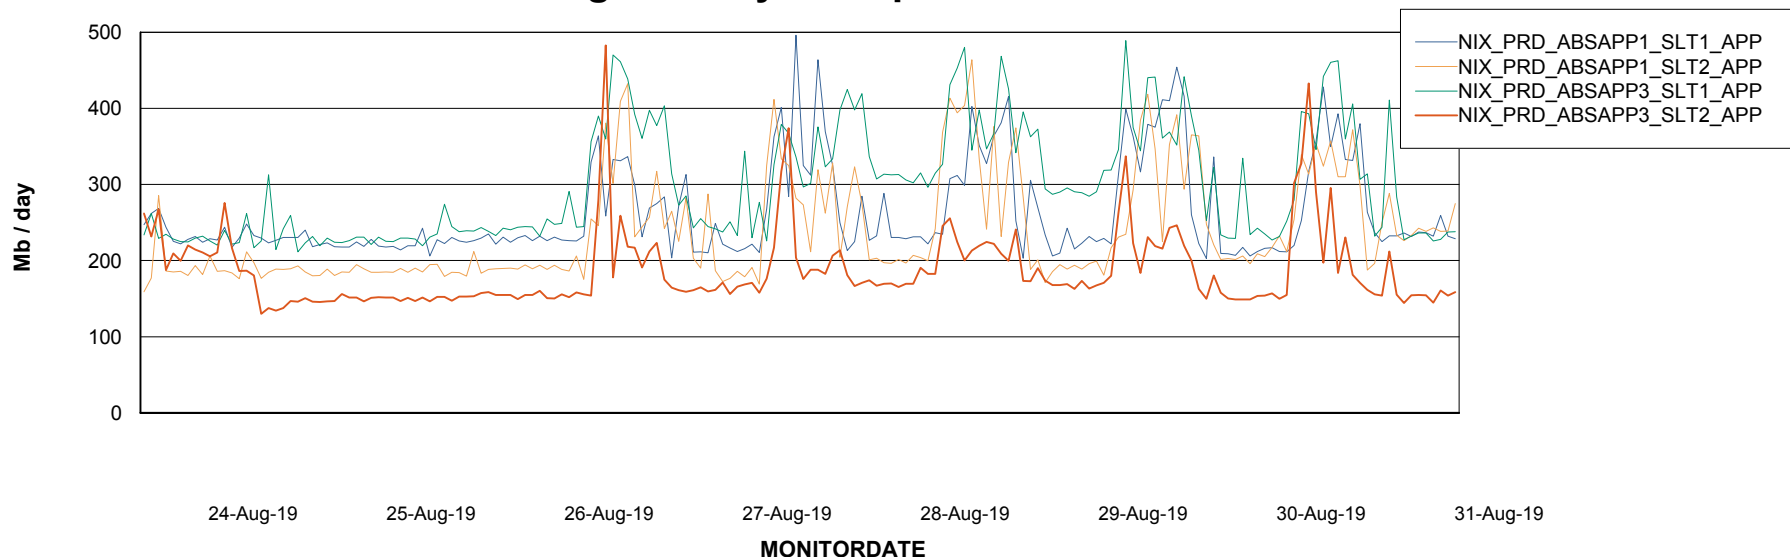

Standby Database Health NIX_Production

Recovery lag for last 7 days

Weekly SLA Customer Report

Customer NIX_Production
Database ID 51

ABSolute Application Server Services

Avg memory used per ABS Server Service