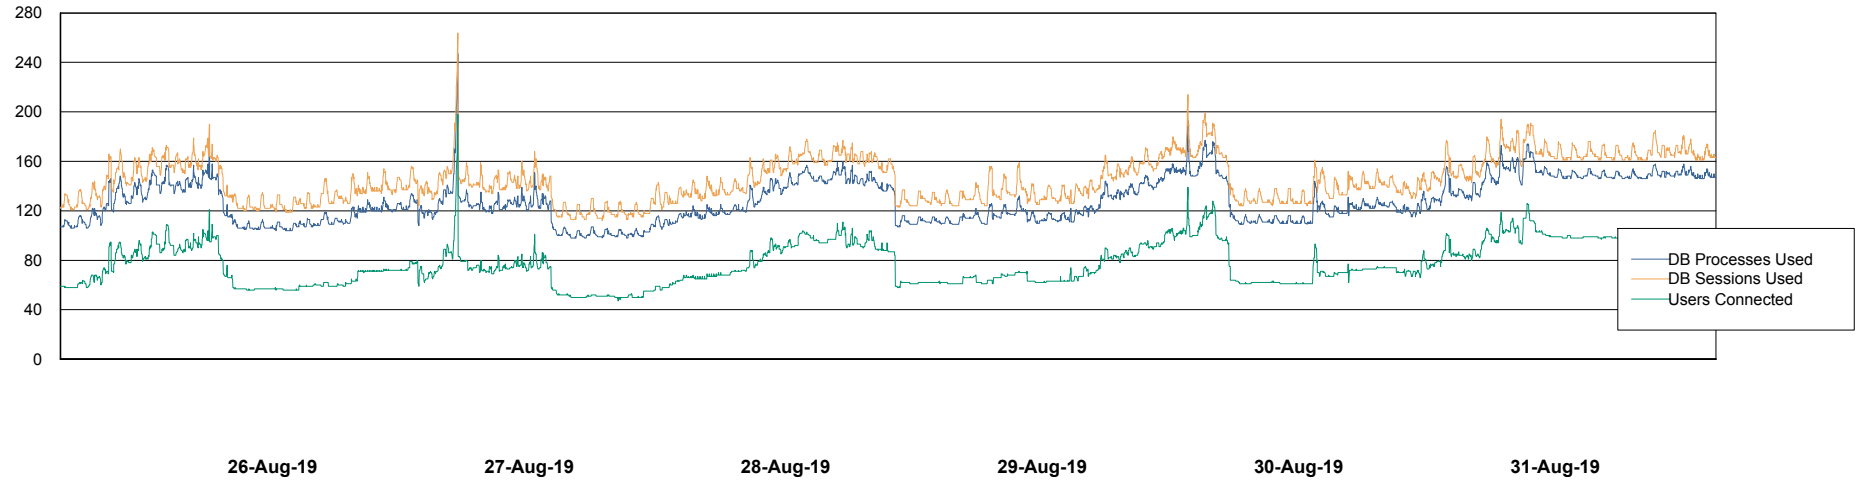

Weekly SLA Customer Report

Customer NIX_Production
Database ID 51

Database Performance NIXDB_BI

Weekly SLA Customer Report

Customer NIX_Production
Database ID 51

Database Performance NIXDB_Production

Weekly SLA Customer Report