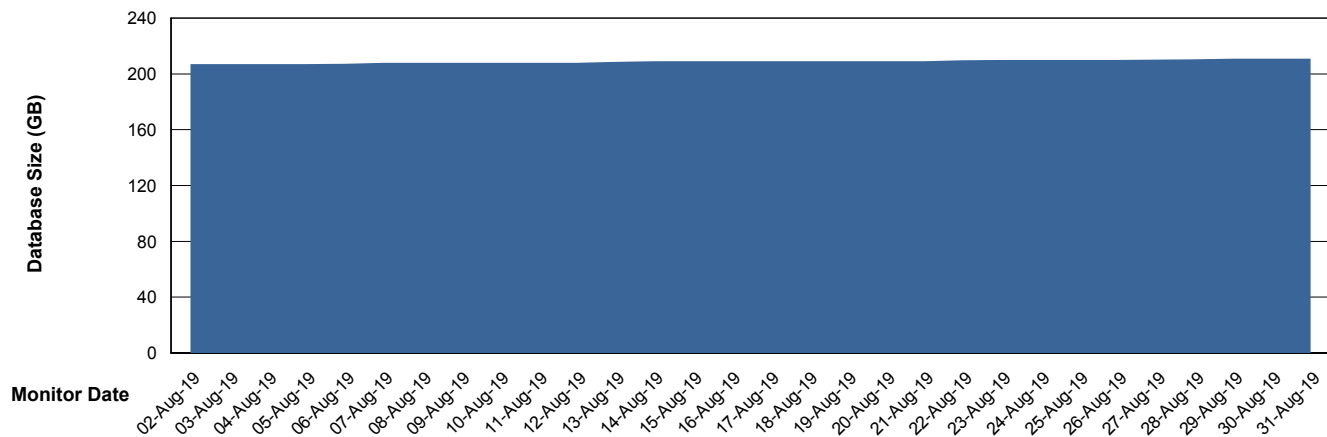

Weekly SLA Customer Report

Customer NIX_Production
Database ID 51

Database Performance NIXDB_BI

Weekly SLA Customer Report

Customer NIX_Production
Database ID 51

Database Performance NIXDB_Production

Weekly SLA Customer Report

Customer NIX_Production
Database ID 51

Database Performance NIXDB_Standby

Weekly SLA Customer Report

Customer NIX_Production
Database ID 51

DATABASE SIZE NIXDB_BI

Database growth over last month

DATABASE SIZE NIXDB_Production

Database growth over last month

Weekly SLA Customer Report

Customer NIX_Production
 Database ID 51

Database Tablespace NIXDB_BI

Date	Tablespace Name	Filesize (Gb)	Usedsize (Gb)	Percentage free
31-Aug-19	ABSDATA	72	60	17
	INDX	72	60	17
30-Aug-19	ABSDATA	72	60	17
	INDX	72	60	17
29-Aug-19	ABSDATA	72	60	17
	INDX	72	60	17
28-Aug-19	ABSDATA	72	60	17
	INDX	72	60	17
27-Aug-19	ABSDATA	72	60	17
	INDX	72	60	17
26-Aug-19	ABSDATA	72	60	17
	INDX	72	60	17
25-Aug-19	ABSDATA	72	60	17
	INDX	72	60	17