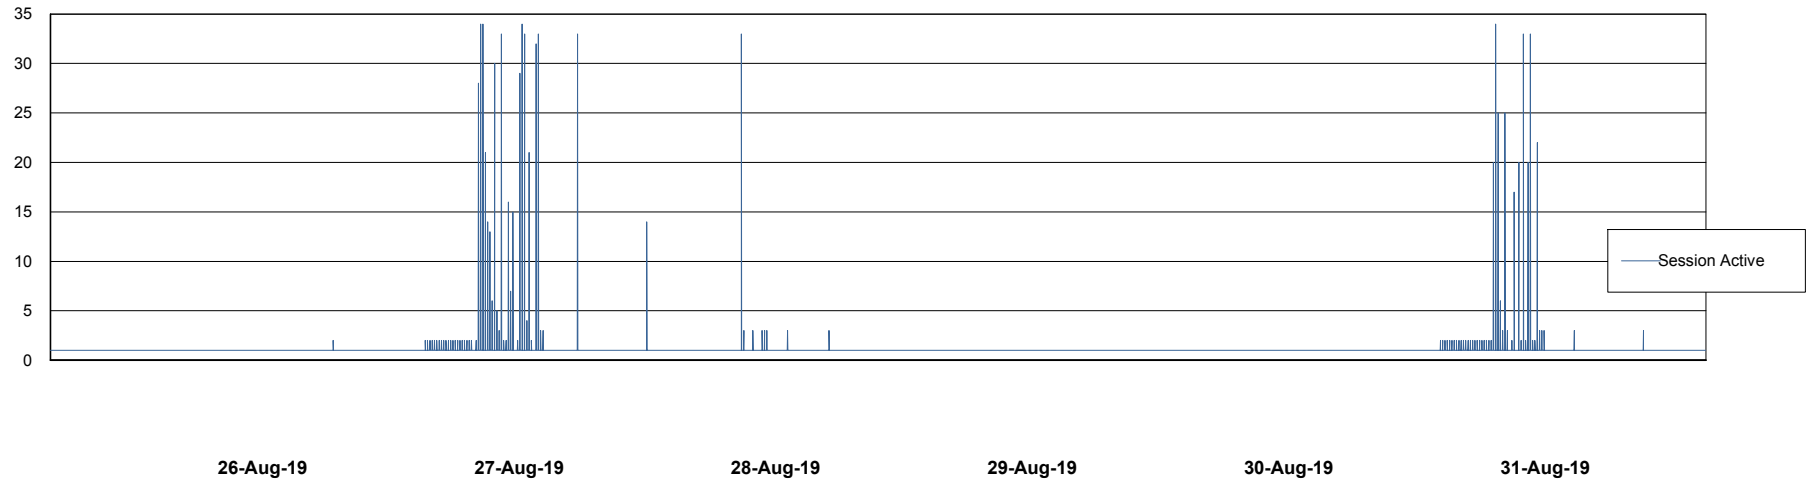

Database Performance NIXDB_Standby