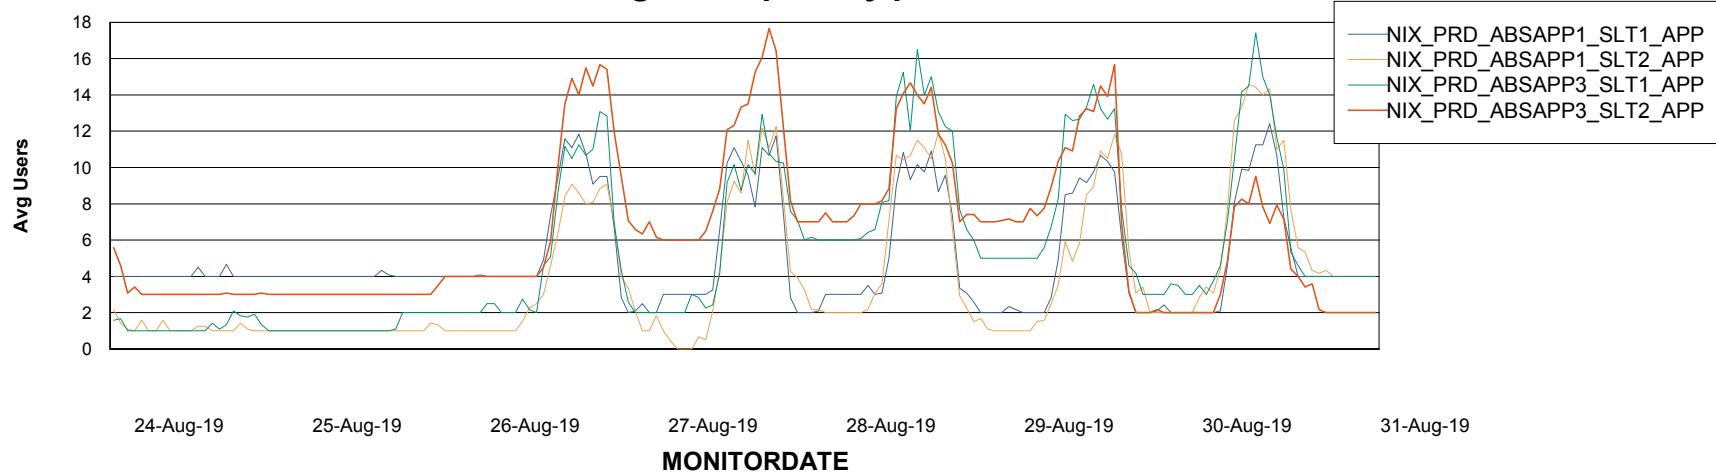

Avg users per day per ABS server