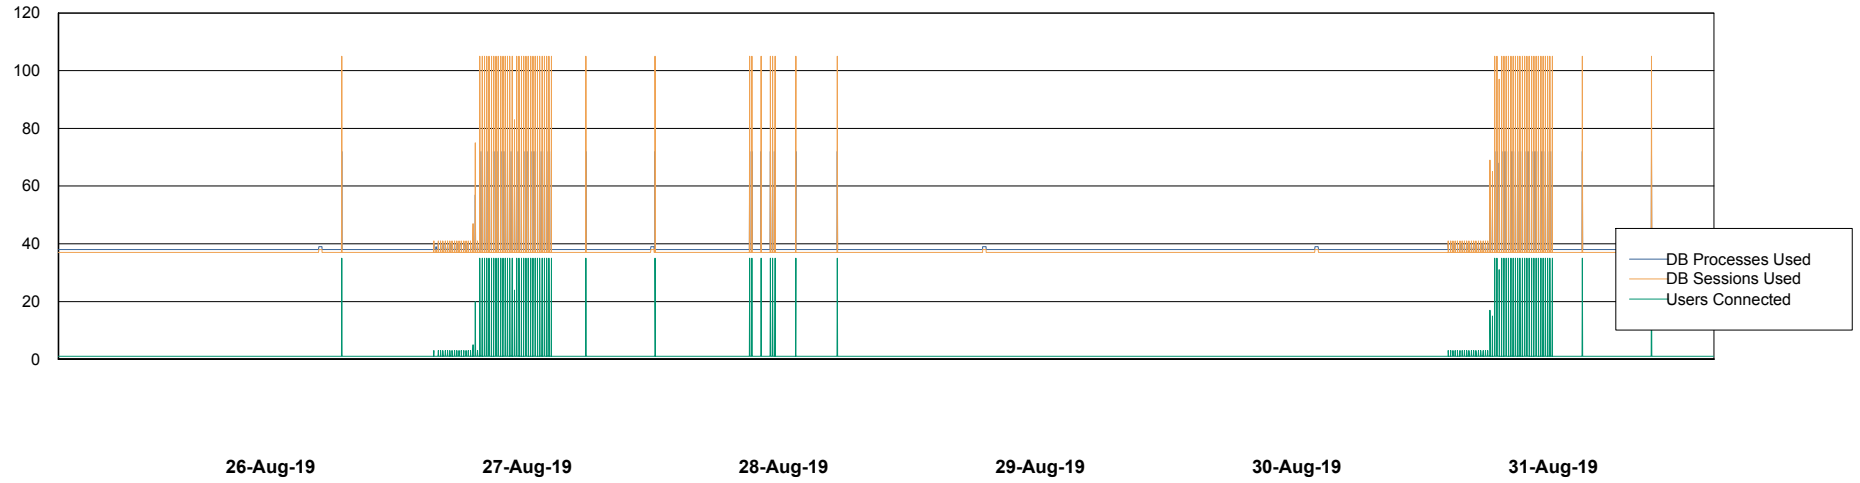

Weekly SLA Customer Report

Customer NIX_Production
Database ID 51

Database Performance NIXDB_BI

Weekly SLA Customer Report

Customer NIX_Production
Database ID 51

Database Performance NIXDB_Production

Weekly SLA Customer Report

Customer NIX_Production
Database ID 51

Database Performance NIXDB_Standby

Weekly SLA Customer Report

Customer NIX_Production
Database ID 51

DATABASE SIZE NIXDB_BI

Database growth over last month

DATABASE SIZE NIXDB_Production