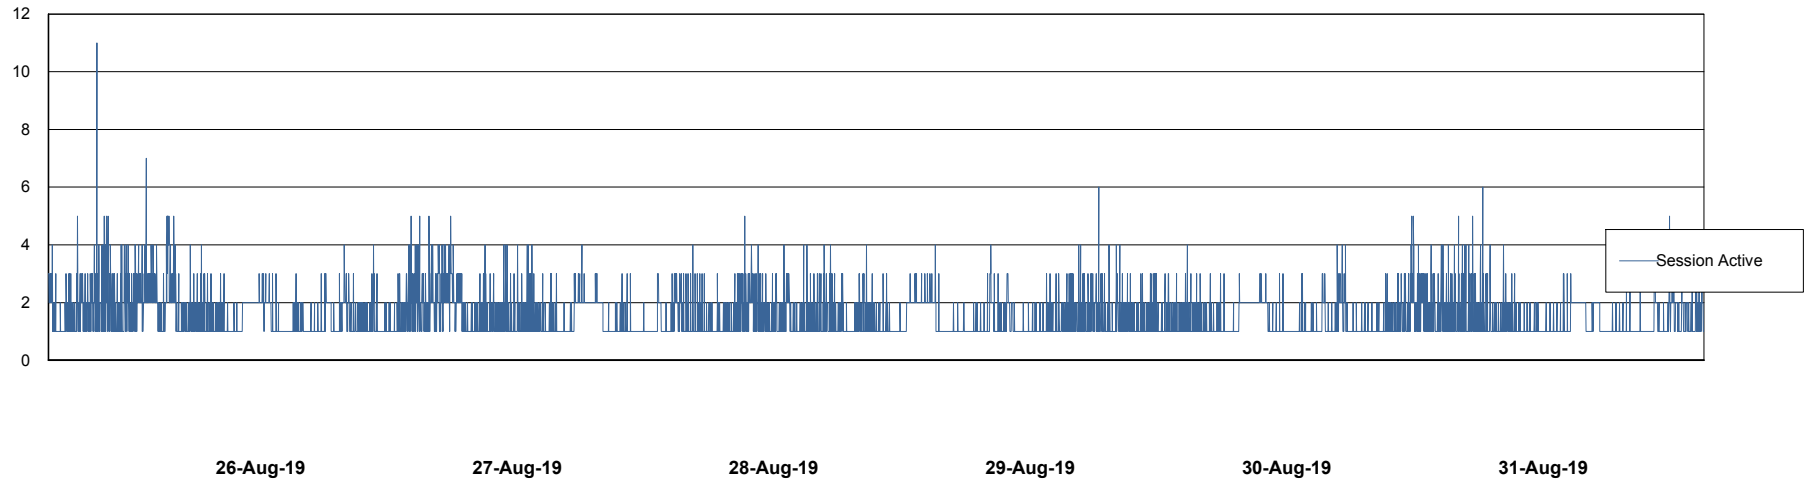

Weekly SLA Customer Report

Customer NIX_Production
Database ID 51

Database Performance NIXDB_BI

Weekly SLA Customer Report

Customer NIX_Production
Database ID 51

Database Performance NIXDB_Production

Weekly SLA Customer Report