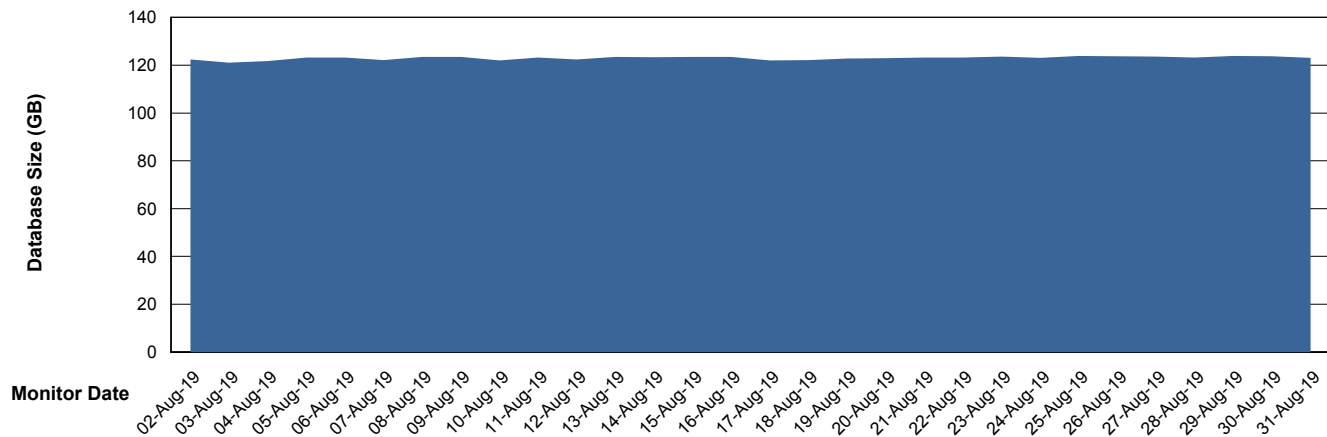

Customer NIX_Production
Database ID 51

Database Performance NIXDB_Standby

Weekly SLA Customer Report

Customer NIX_Production
Database ID 51

DATABASE SIZE NIXDB_BI

Database growth over last month

DATABASE SIZE NIXDB_Production

Database growth over last month

Weekly SLA Customer Report

Customer NIX_Production
 Database ID 51

Database Tablespace NIXDB_BI

Date	Tablespace Name	Filesize (Gb)	Usedsize (Gb)	Percentage free
31-Aug-19	ABSDATA	72	60	17
	INDX	72	60	17
30-Aug-19	ABSDATA	72	60	17
	INDX	72	60	17
29-Aug-19	ABSDATA	72	60	17
	INDX	72	60	17
28-Aug-19	ABSDATA	72	60	17
	INDX	72	60	17
27-Aug-19	ABSDATA	72	60	17
	INDX	72	60	17
26-Aug-19	ABSDATA	72	60	17
	INDX	72	60	17
25-Aug-19	ABSDATA	72	60	17
	INDX	72	60	17