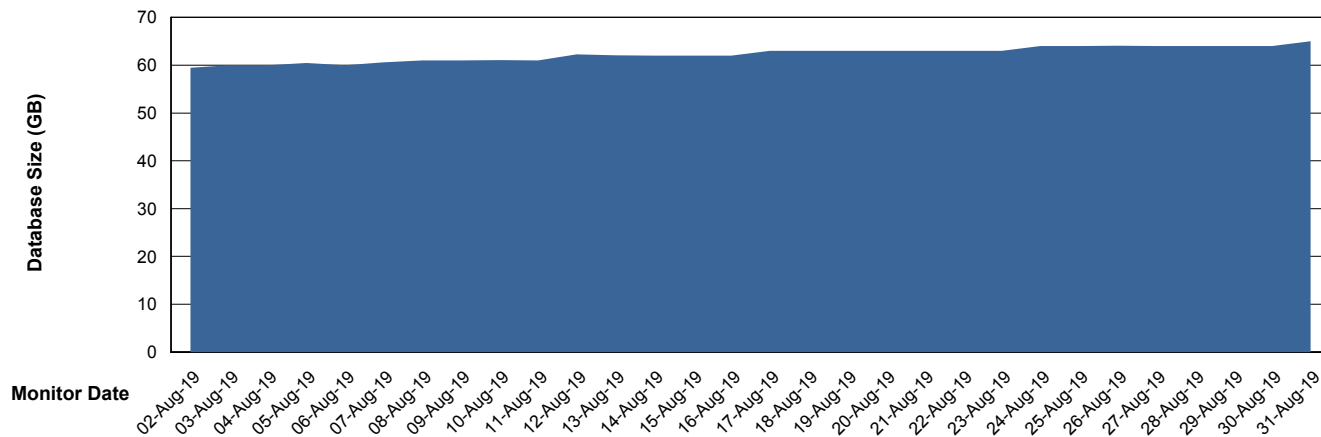

Database growth over last month

DATABASE SIZE LSS_ABSCH2_DB_LIODA3

Database growth over last month

Weekly SLA Customer Report

Customer LSS_Prod (NO SLA)
 Database ID 96

DATABASE SIZE LSS_ABSCH3_DB_LIODA3

Database growth over last month

DATABASE SIZE LSS_ABSEE_DB_LIODA5

Database growth over last month

Weekly SLA Customer Report

Customer LSS_Prod (NO SLA)
 Database ID 96

DATABASE SIZE LSS_ABSEE2_DB_LIODA5

Database growth over last month

DATABASE SIZE LSS_ABSME_DB_LIODA4