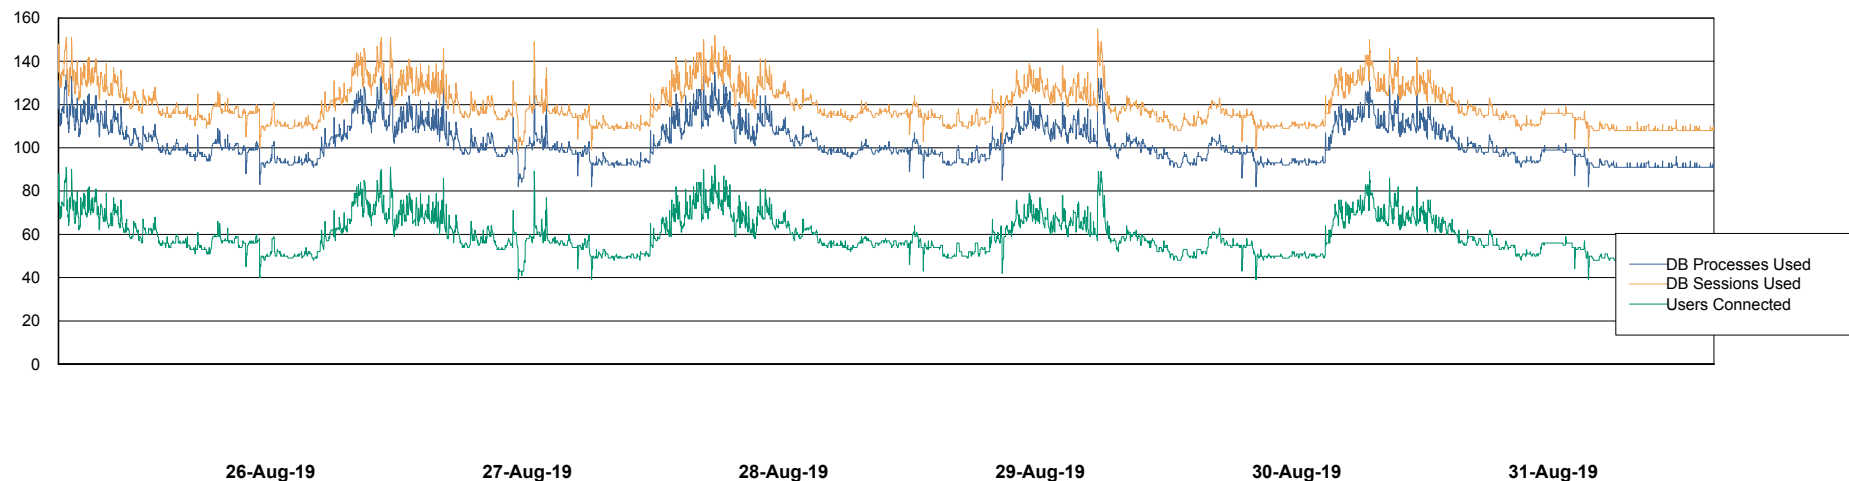

Database Performance LSS_ABSME2_DB_LIODA4