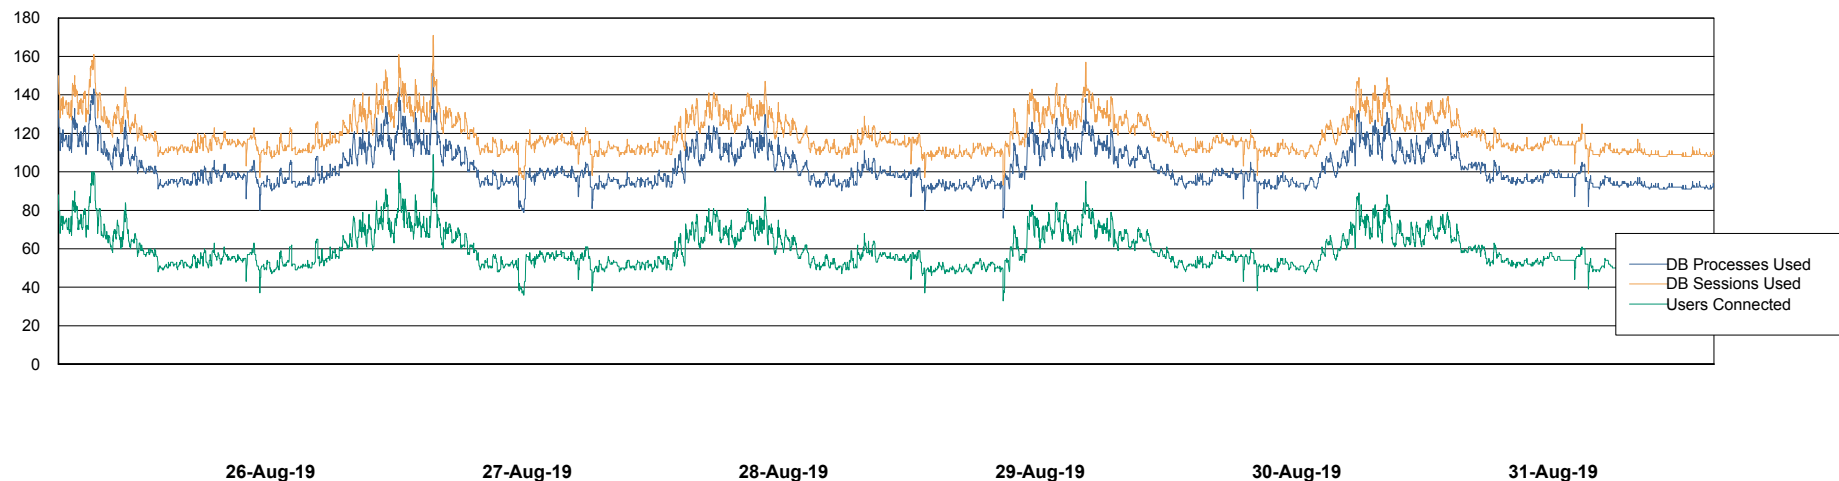

Weekly SLA Customer Report

Customer LSS_Prod (NO SLA)
Database ID 96

Database Performance LSS_ABSEE2_DB_LIODA5

Weekly SLA Customer Report

Customer LSS_Prod (NO SLA)
Database ID 96

Database Performance LSS_ABSME_DB_LIODA4