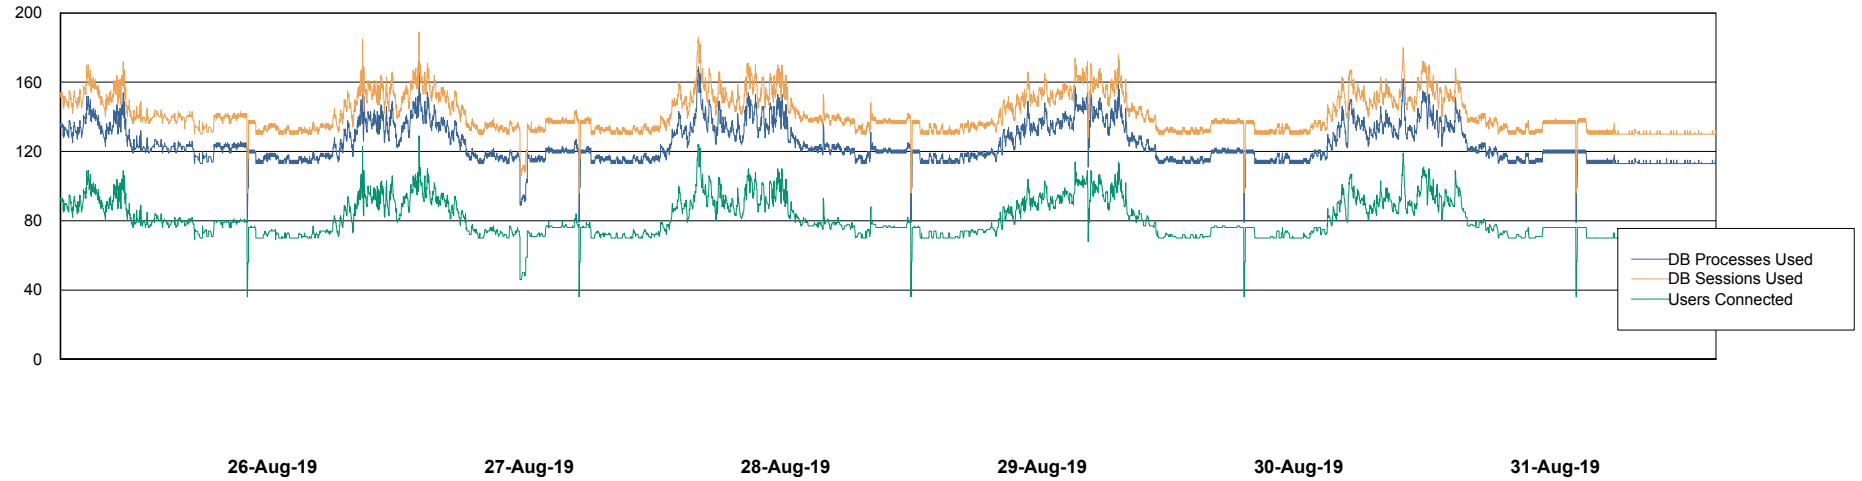

Weekly SLA Customer Report

Customer LSS_Prod (NO SLA)
Database ID 96

Database Performance LSS_ABSCH3_DB_LIODA3

Weekly SLA Customer Report

Customer LSS_Prod (NO SLA)
Database ID 96

Database Performance LSS_ABSEE_DB_LIODA5