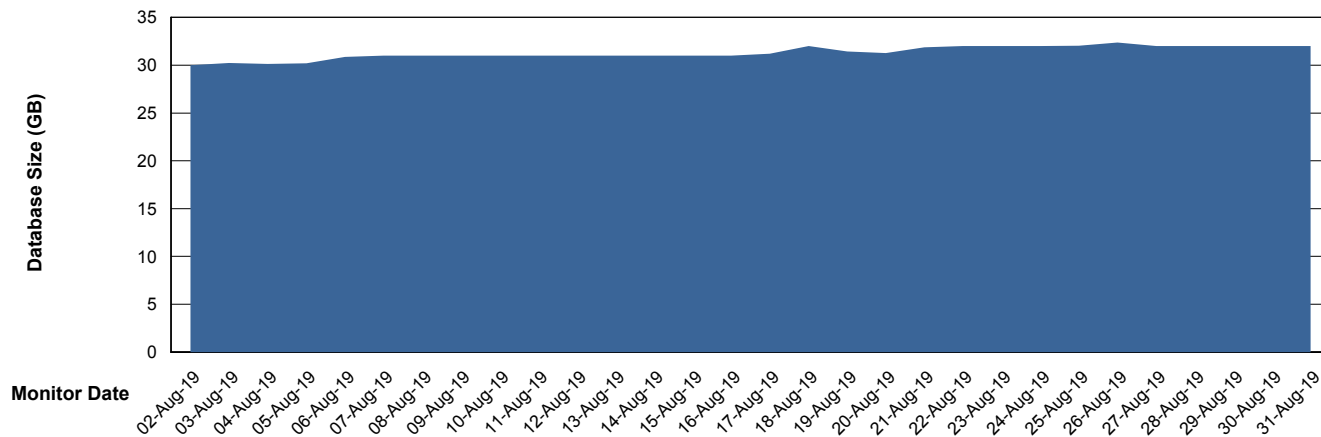

DATABASE SIZE LSS_ABSCH_DB_LIODA3

Database growth over last month