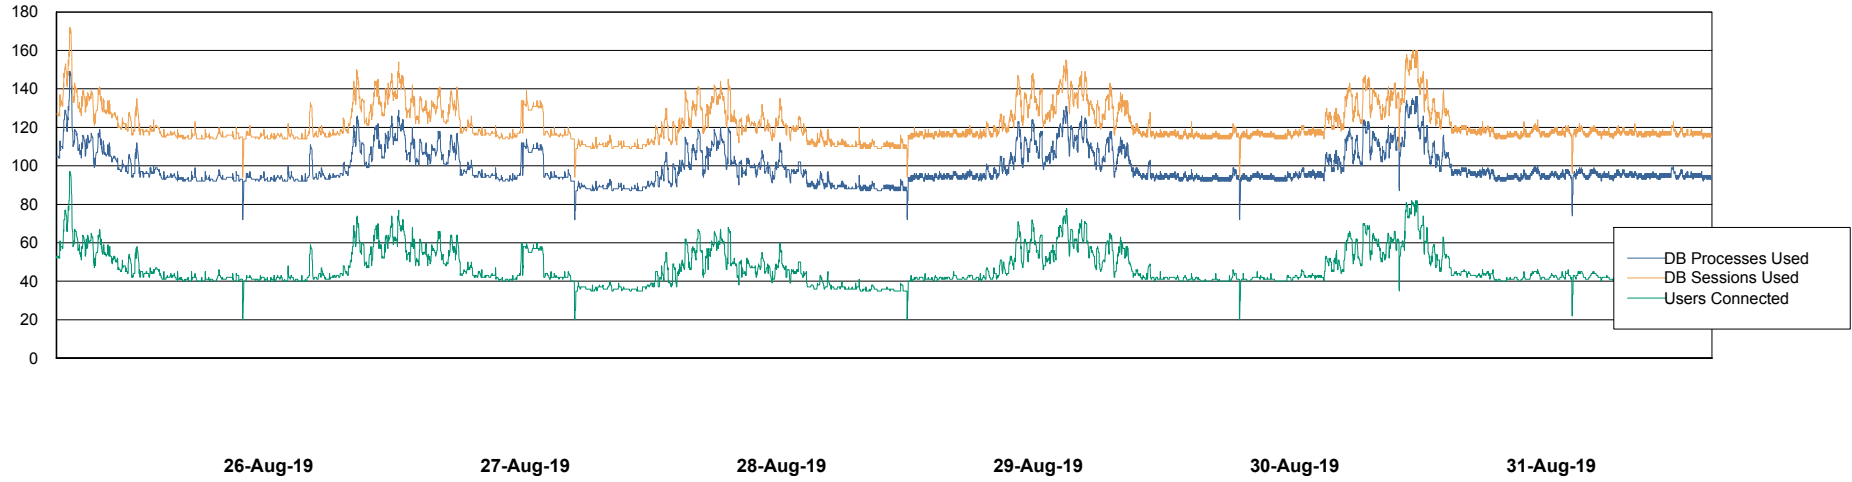

Database Performance LSS_ABSCH3_DB_LIODA3