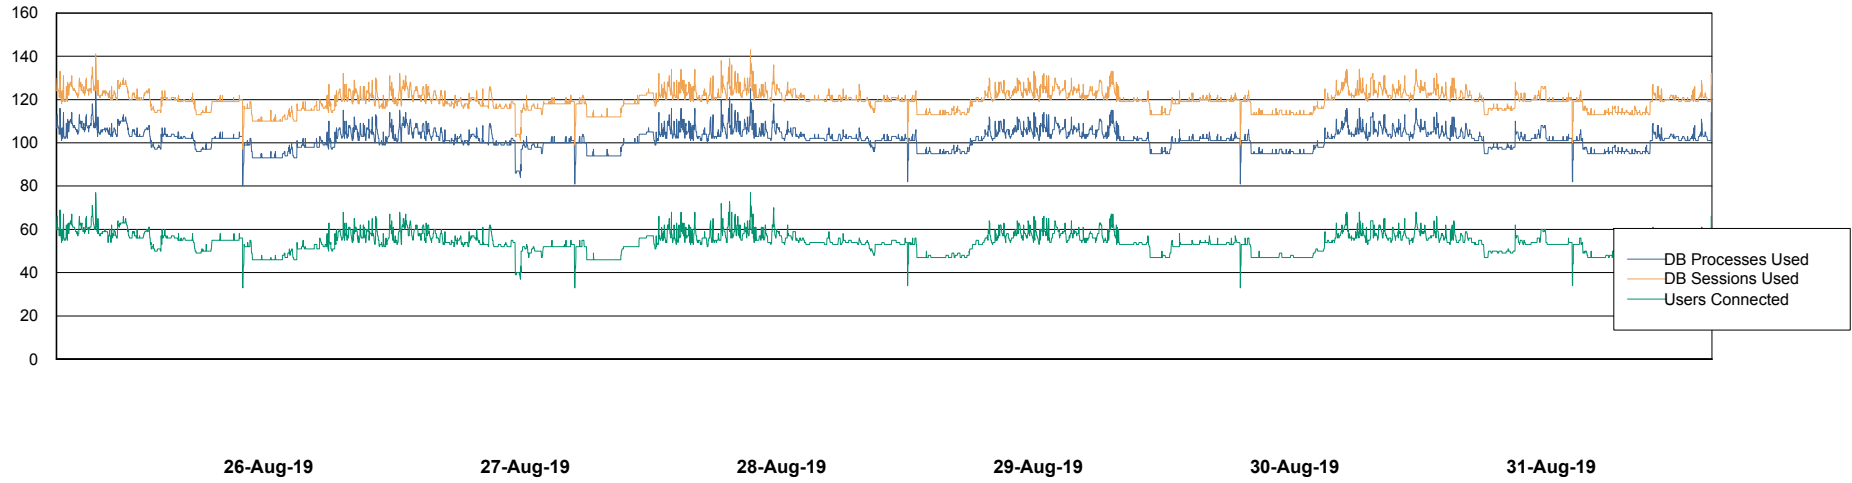

Weekly SLA Customer Report

Customer LSS_Prod (NO SLA)
Database ID 96

Database Performance LSS_ABSCH_DB_LIODA3

Weekly SLA Customer Report

Customer LSS_Prod (NO SLA)
Database ID 96

Database Performance LSS_ABSCH2_DB_LIODA3