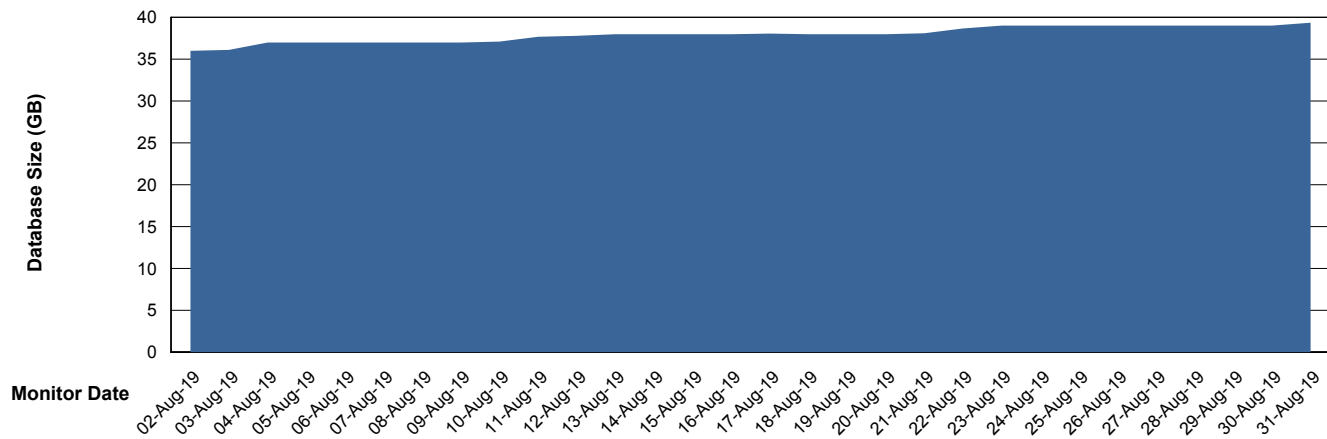

Database growth over last month

Weekly SLA Customer Report

Customer LSS_Prod (NO SLA)
Database ID 96

DATABASE SIZE LSS_ABSME2_DB_LIODA4

Database growth over last month

Weekly SLA Customer Report

Customer LSS_Prod (NO SLA)
Database ID 96