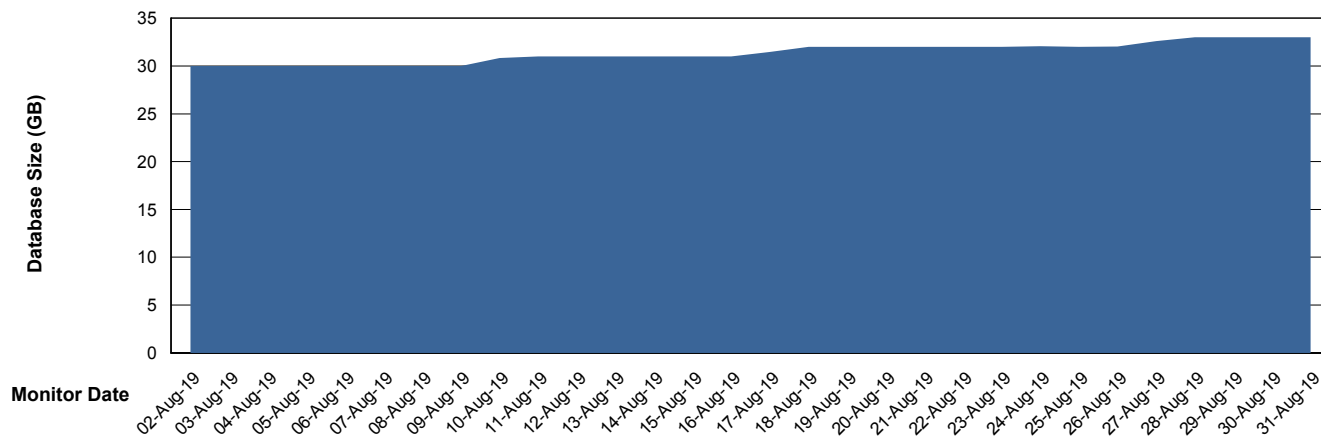

Database growth over last month

DATABASE SIZE LSS_ABSCH2_DB_LIODA3

Database growth over last month

Weekly SLA Customer Report

Customer LSS_Prod (NO SLA)
 Database ID 96

DATABASE SIZE LSS_ABSCH3_DB_LIODA3

Database growth over last month

DATABASE SIZE LSS_ABSEE_DB_LIODA5

Database growth over last month

Weekly SLA Customer Report

Customer LSS_Prod (NO SLA)
 Database ID 96

DATABASE SIZE LSS_ABSEE2_DB_LIODA5

Database growth over last month

DATABASE SIZE LSS_ABSME_DB_LIODA4