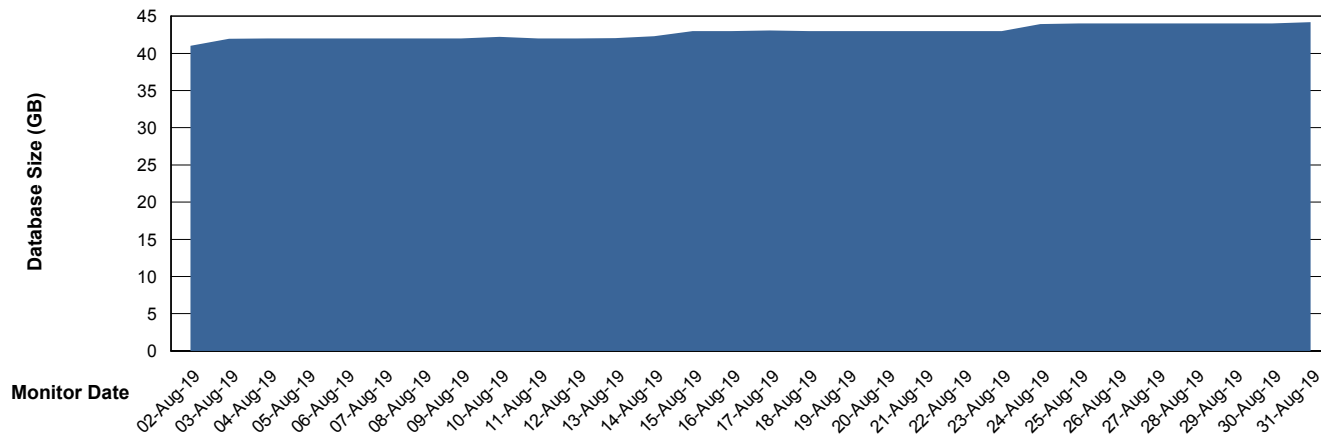

DATABASE SIZE LSS_ABSCH2_DB_LIODA3

Database growth over last month