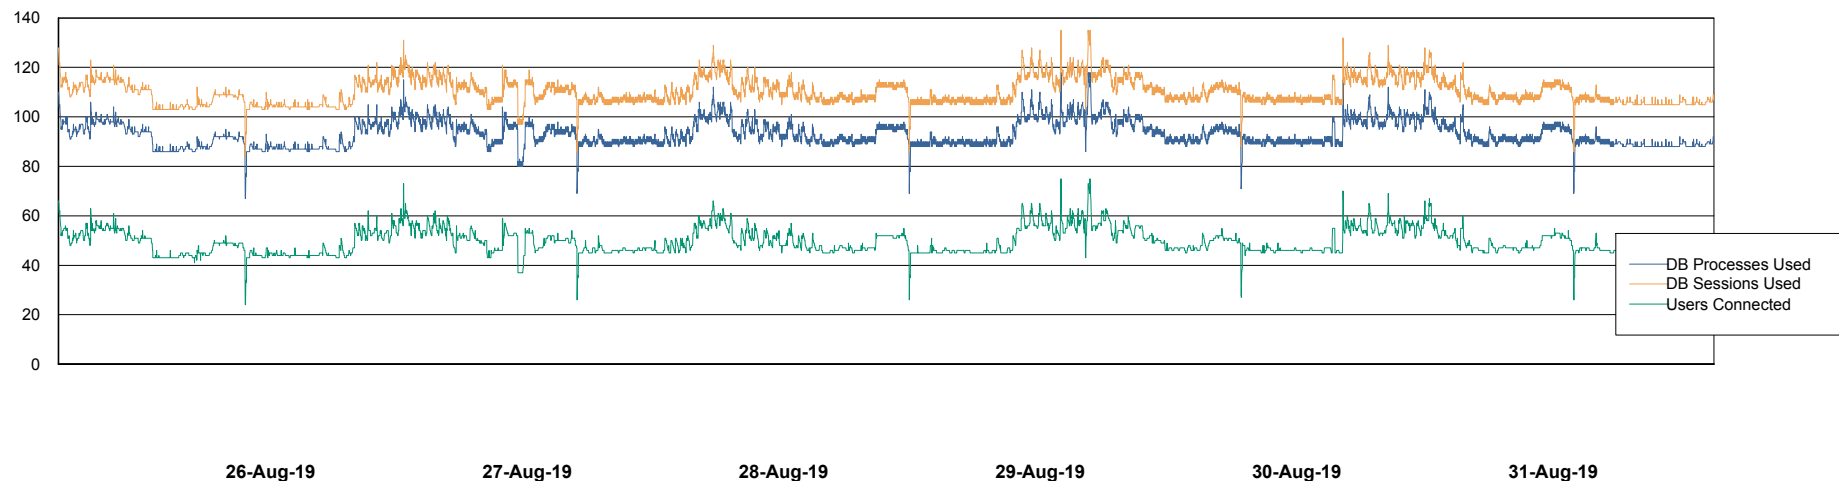

Database Performance LSS_ABSEE2_DB_LIODA5