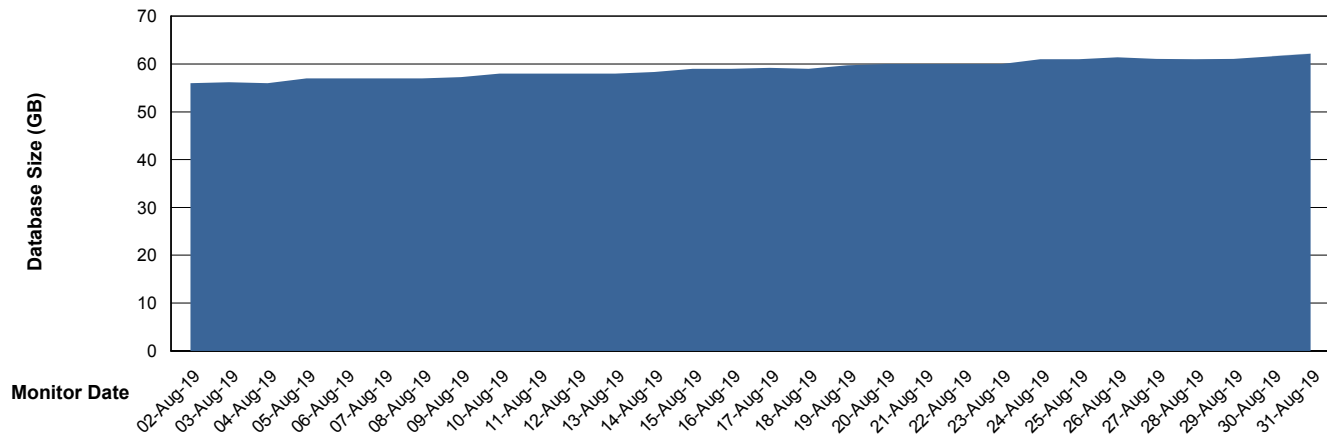

DATABASE SIZE LSS_ABSME_DB_LIODA4

Database growth over last month