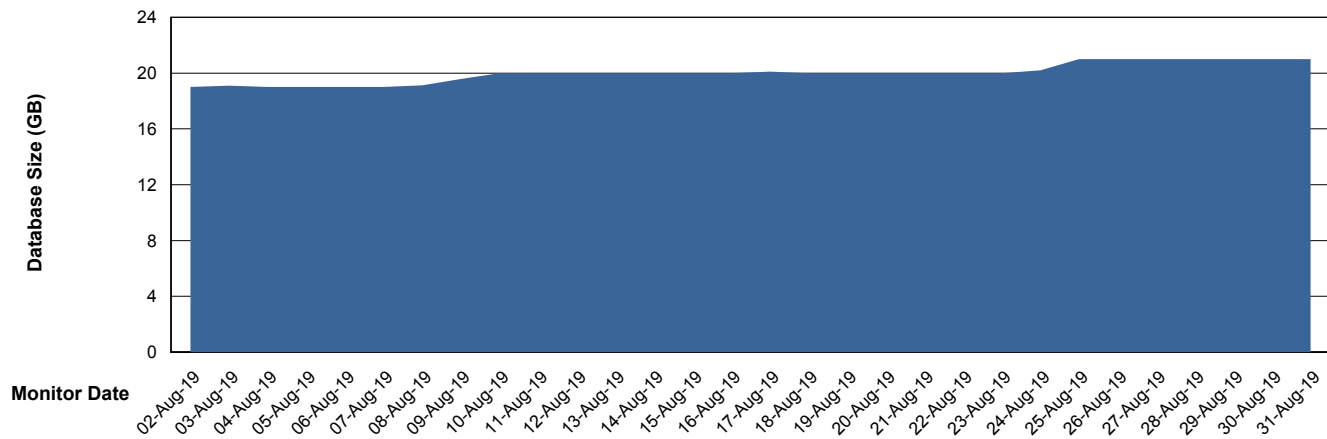

DATABASE SIZE LSS_ABSEE_DB_LIODA5

Database growth over last month

Weekly SLA Customer Report

Customer LSS_Prod (NO SLA)
 Database ID 96

DATABASE SIZE LSS_ABSEE2_DB_LIODA5

Database growth over last month

DATABASE SIZE LSS_ABSME_DB_LIODA4