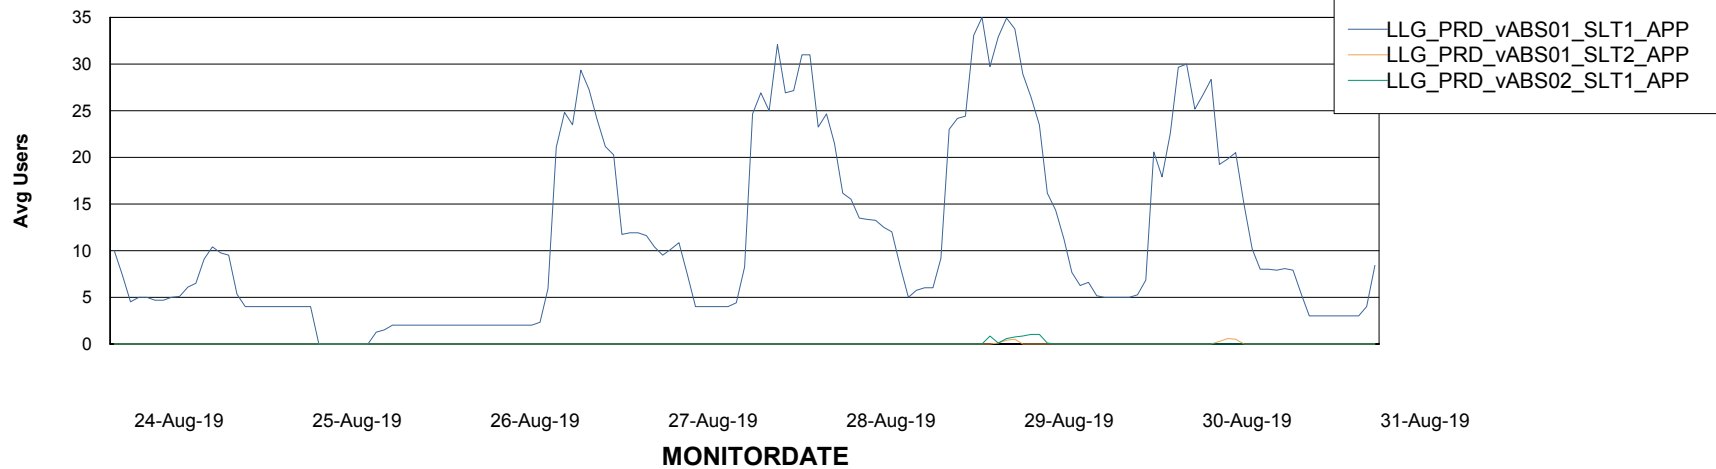

Weekly SLA Customer Report

Customer LLG_Production
Database ID 53

ABSSolute Application Server Services

Avg memory used per ABS Server Service

Avg users per day per ABS server

Weekly SLA Customer Report

Customer LLG_Production
Database ID 53