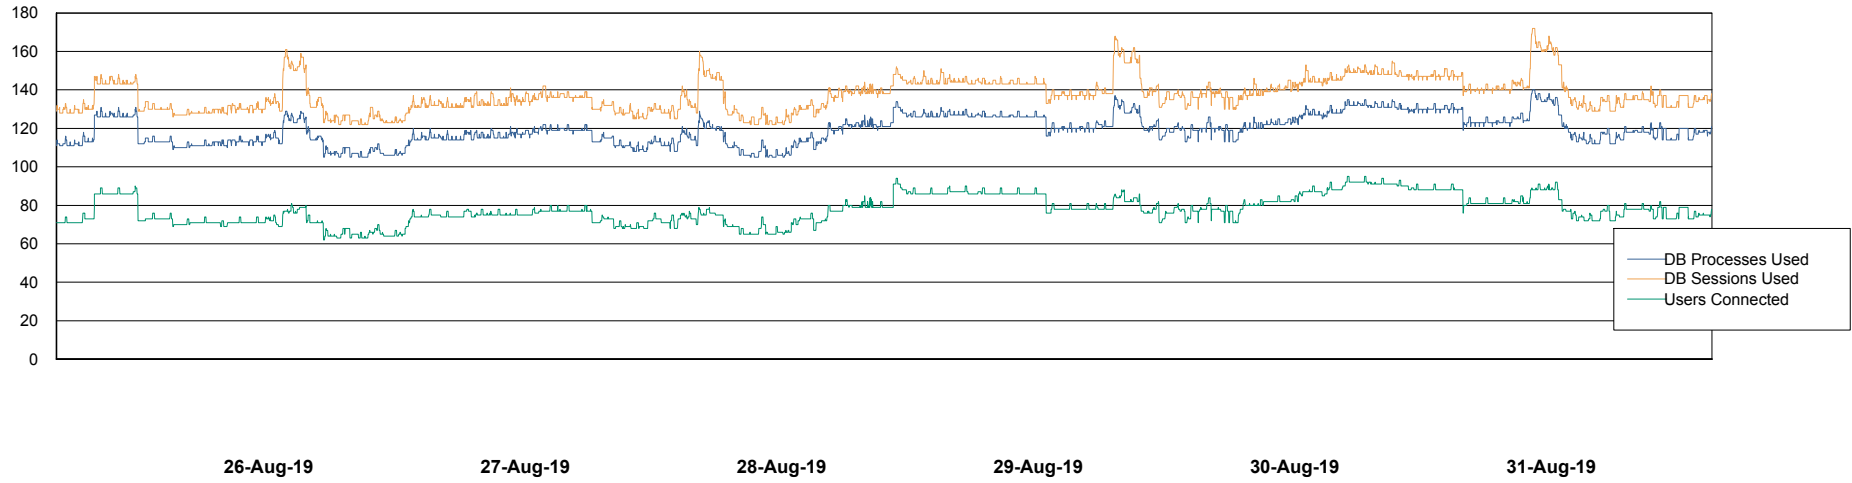

Database Performance LLGDB_Production