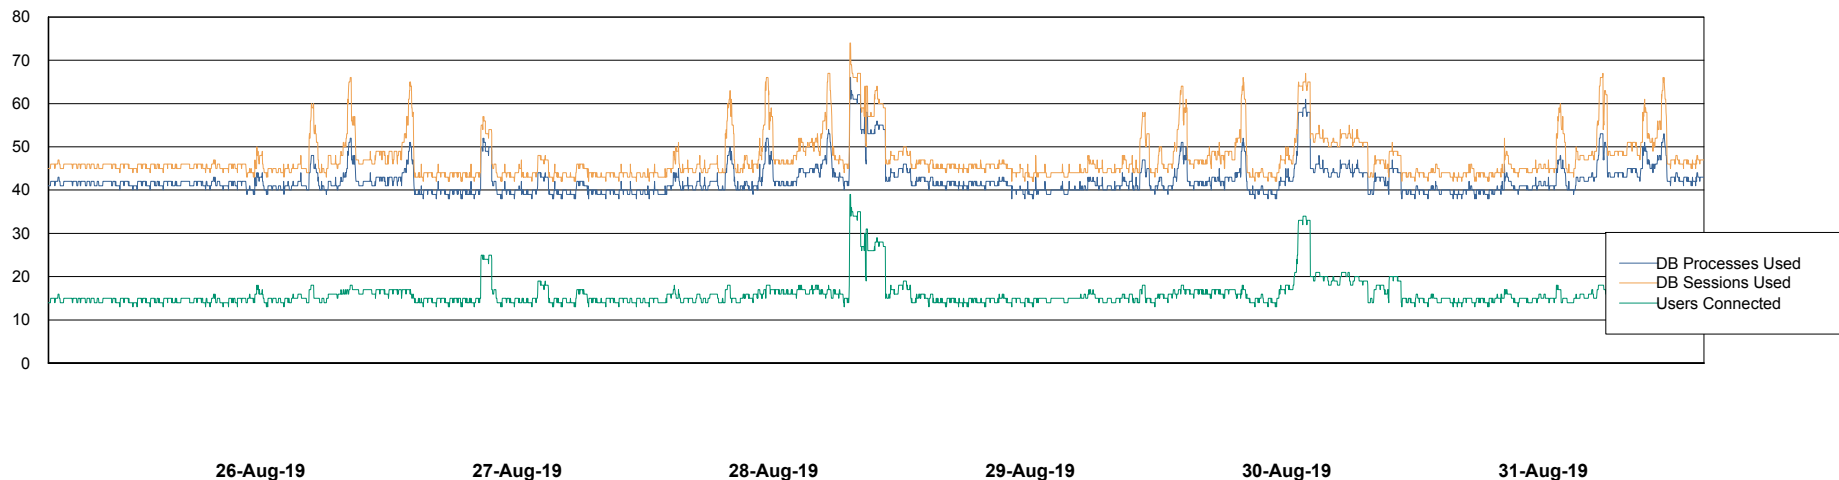

Database Performance LLGDBBI_Production