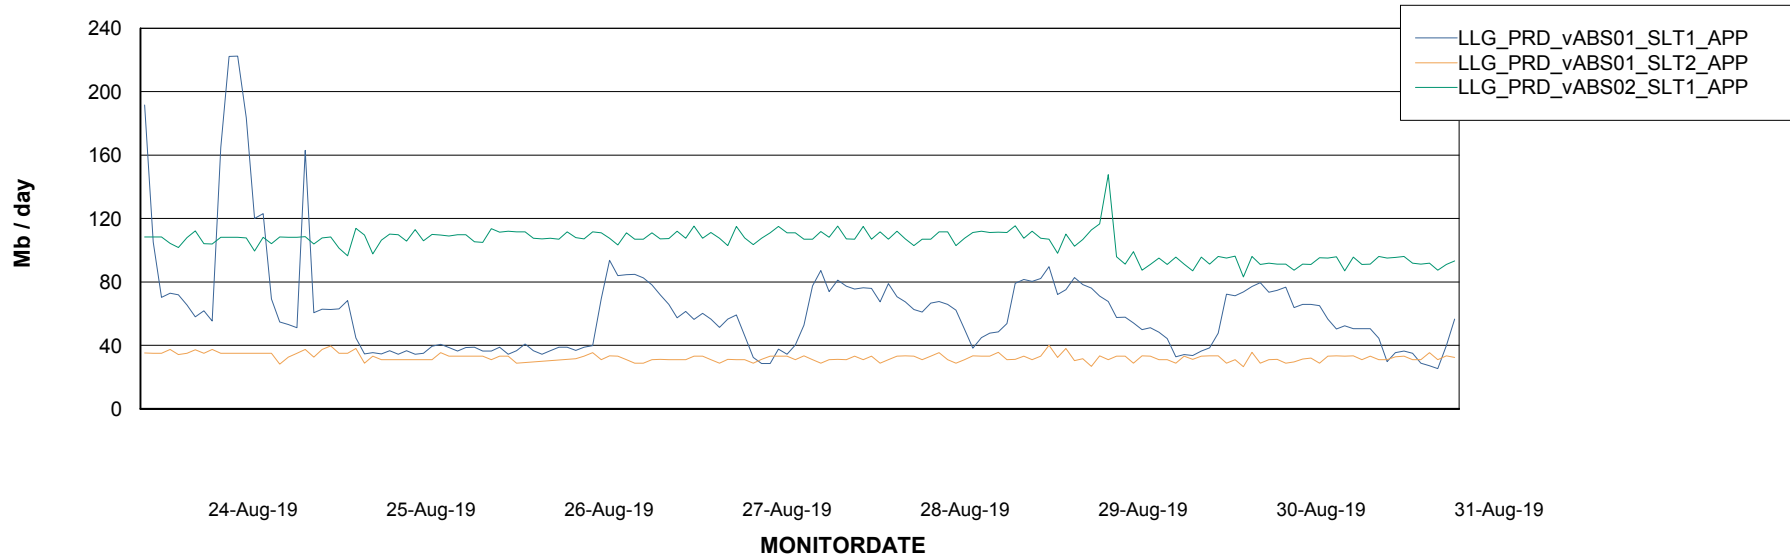

ABSSolute Application Server Services

Avg memory used per ABS Server Service