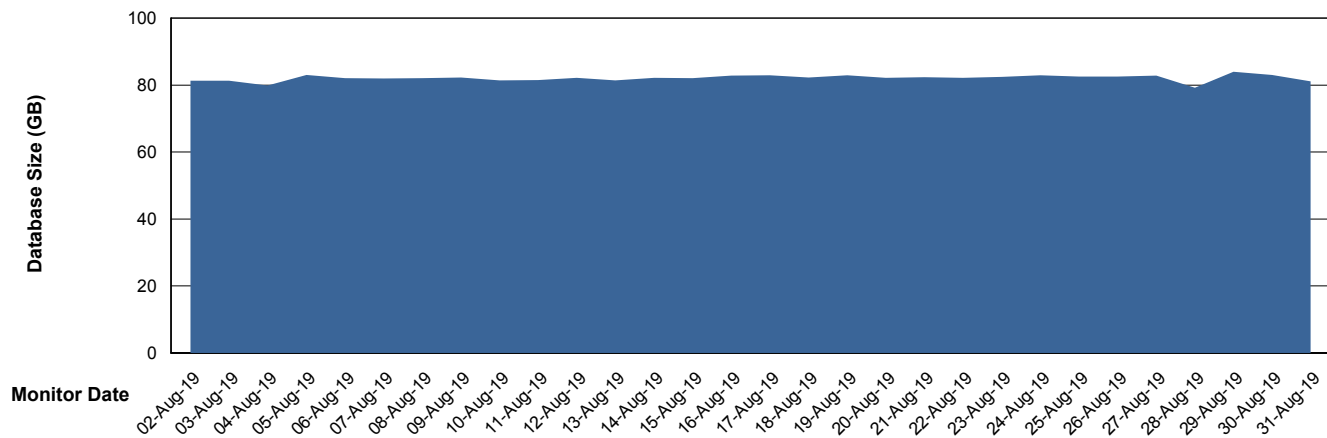

DATABASE SIZE LLGDBBI_Production

Database growth over last month