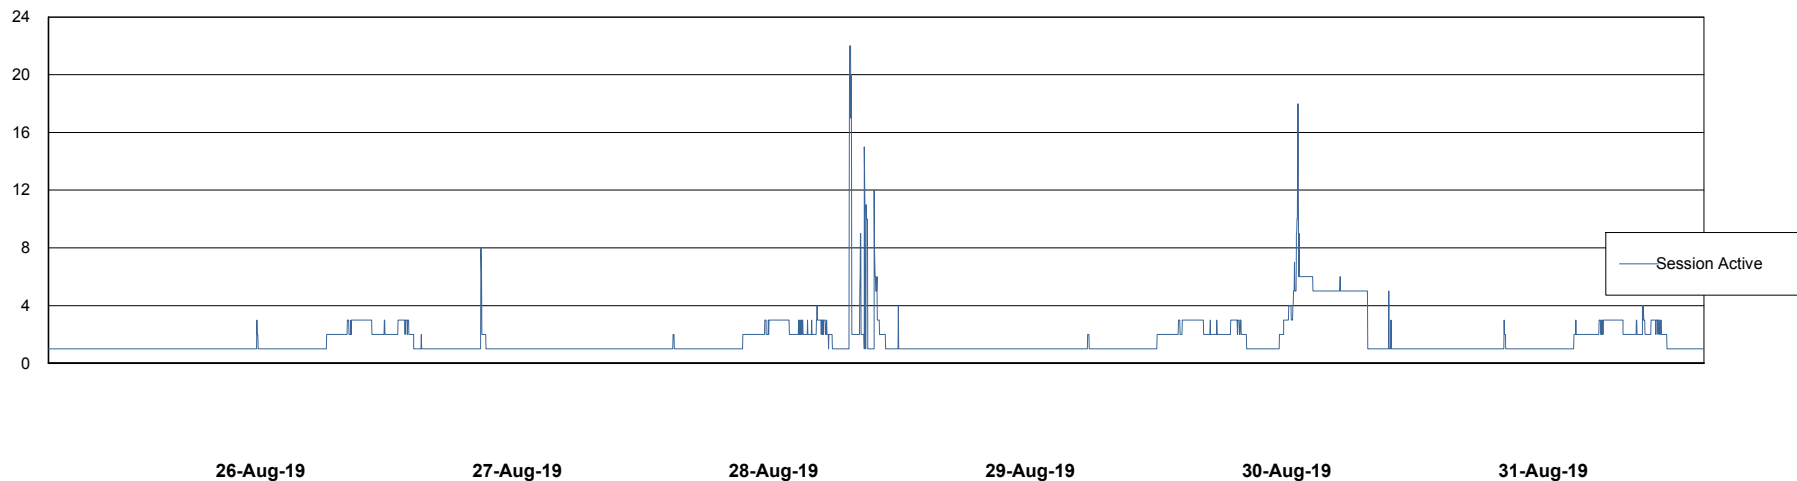

Database Performance LLGDBBI_Production