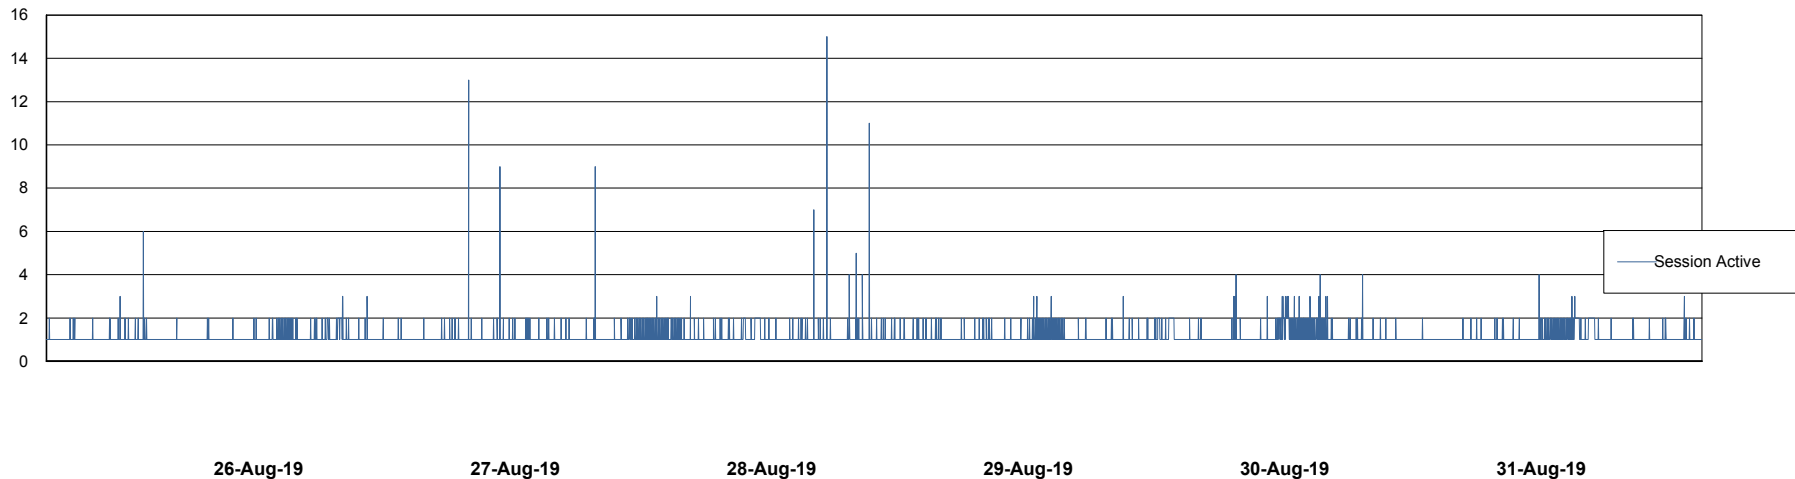

Weekly SLA Customer Report

Customer LLG_Production
Database ID 53

Database Performance LLGDB_Production

Weekly SLA Customer Report

Customer LLG_Production
Database ID 53

Database Performance LLGDB_Standby

Weekly SLA Customer Report