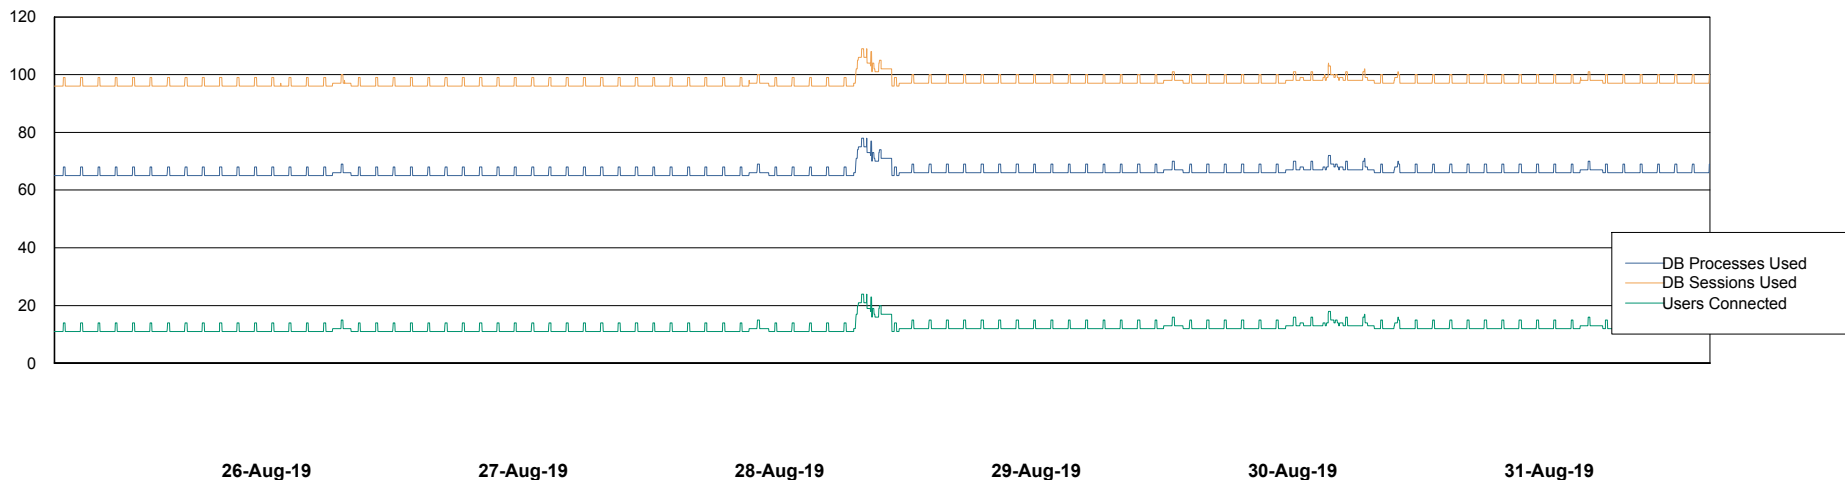

Weekly SLA Customer Report

Customer LLG_Production
Database ID 53

Database Performance LLGDB_Production

Weekly SLA Customer Report

Customer LLG_Production
Database ID 53

Database Performance LLGDB_Standby

Weekly SLA Customer Report