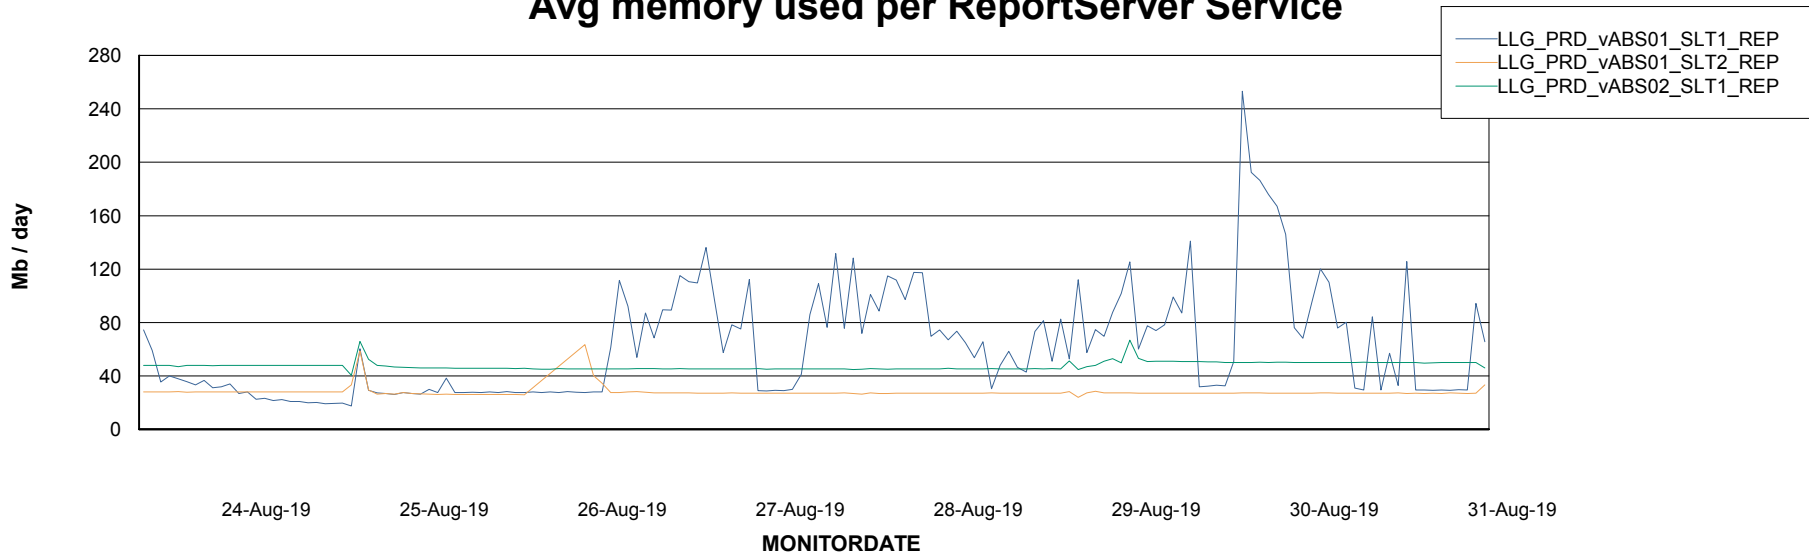

ABSSolute Application ReportServer Services

Avg memory used per ReportServer Service