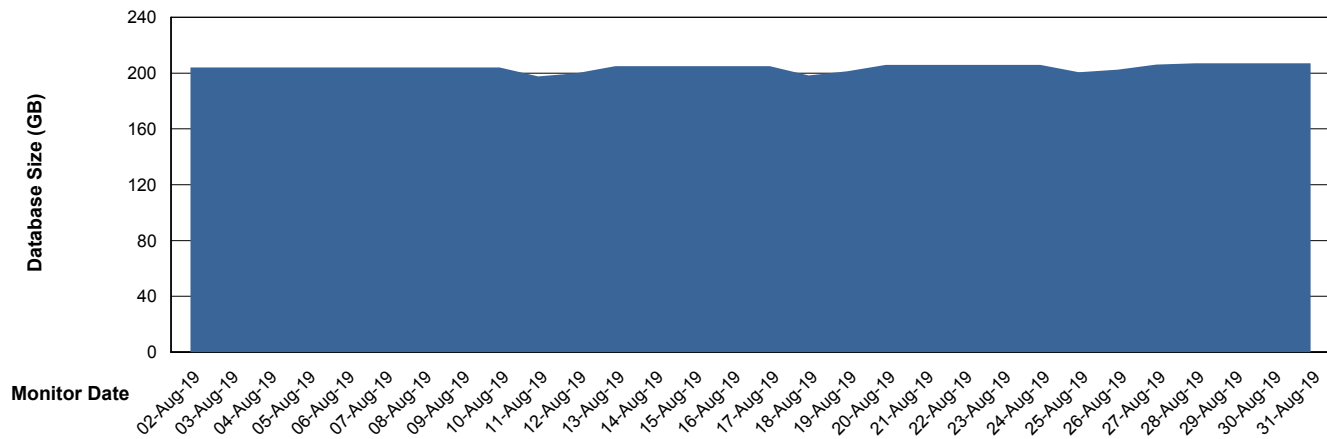

Customer LLG_Production
Database ID 53

Database Performance LLGDBBI_Production

Weekly SLA Customer Report

Customer LLG_Production
Database ID 53

DATABASE SIZE LLGDB_Production

Database growth over last month