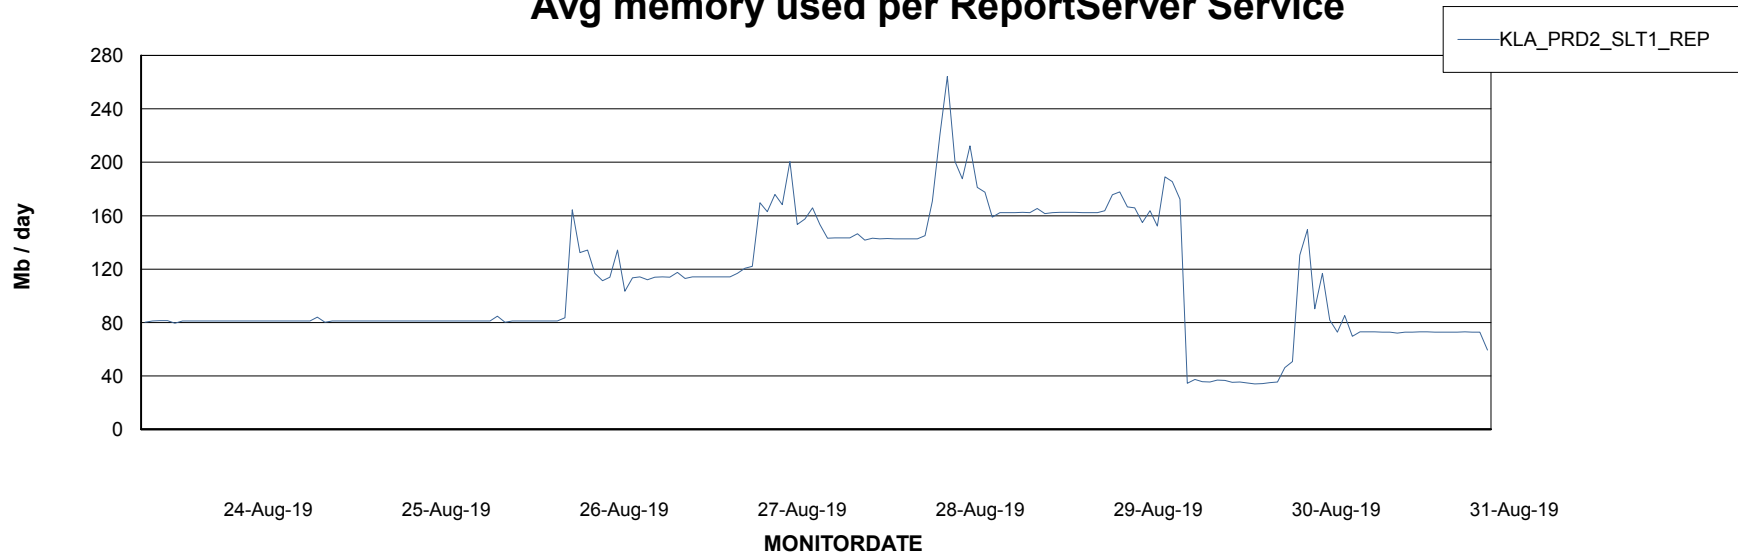

ABSSolute Application ReportServer Services

Avg memory used per ReportServer Service