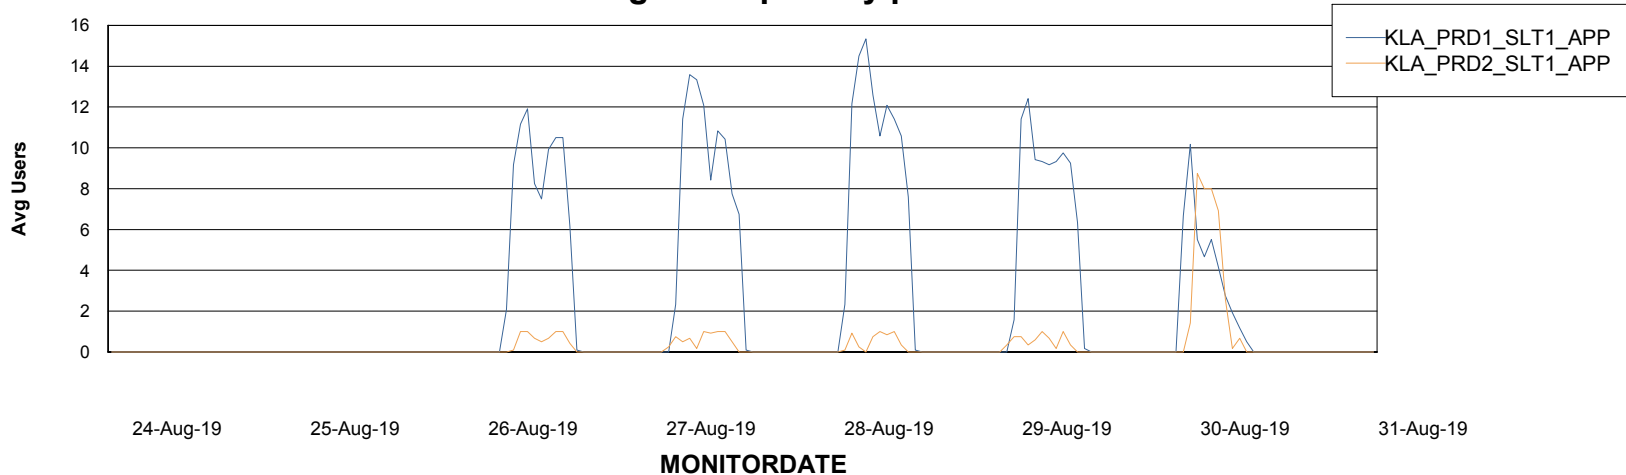

Weekly SLA Customer Report

Customer KLA_Production
Database ID 65

ABSSolute Application Server Services

Avg memory used per ABS Server Service

Avg users per day per ABS server

Weekly SLA Customer Report

Customer KLA_Production
 Database ID 65