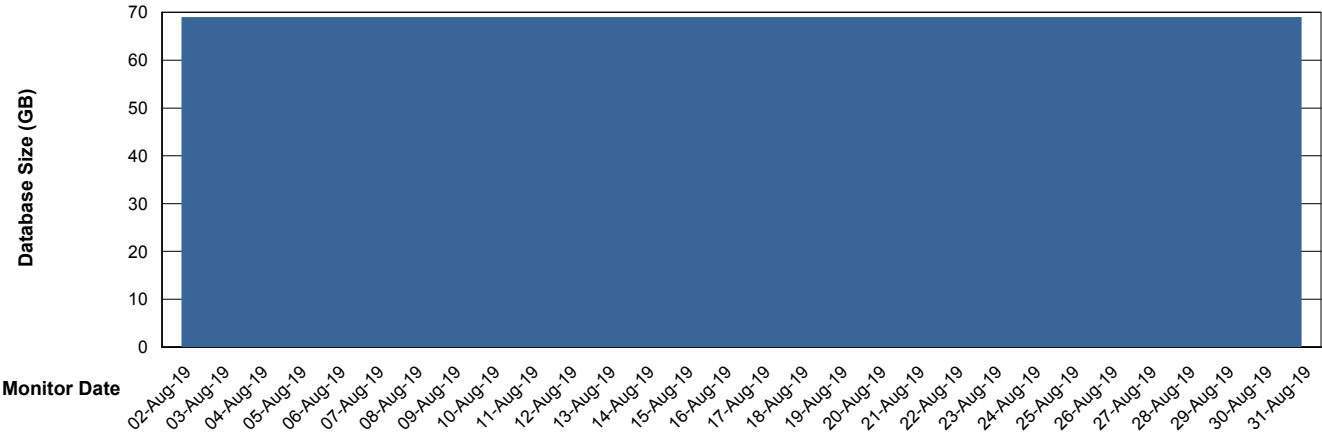

Database growth over last month

Database Tablespace KLADB_Production

Date	Tablespace Name	Filesize (Gb)	Usedsize (Gb)	Percentage free
31-Aug-19	ABSDATA	40	35	13
	INDX	38	31	18
30-Aug-19	ABSDATA	40	35	13
	INDX	38	31	18
29-Aug-19	ABSDATA	40	35	13
	INDX	38	31	18
28-Aug-19	ABSDATA	40	35	13
	INDX	38	31	18
27-Aug-19	ABSDATA	40	35	13
	INDX	38	31	18
26-Aug-19	ABSDATA	40	35	13
	INDX	38	31	18
25-Aug-19	ABSDATA	40	35	13
	INDX	38	31	18