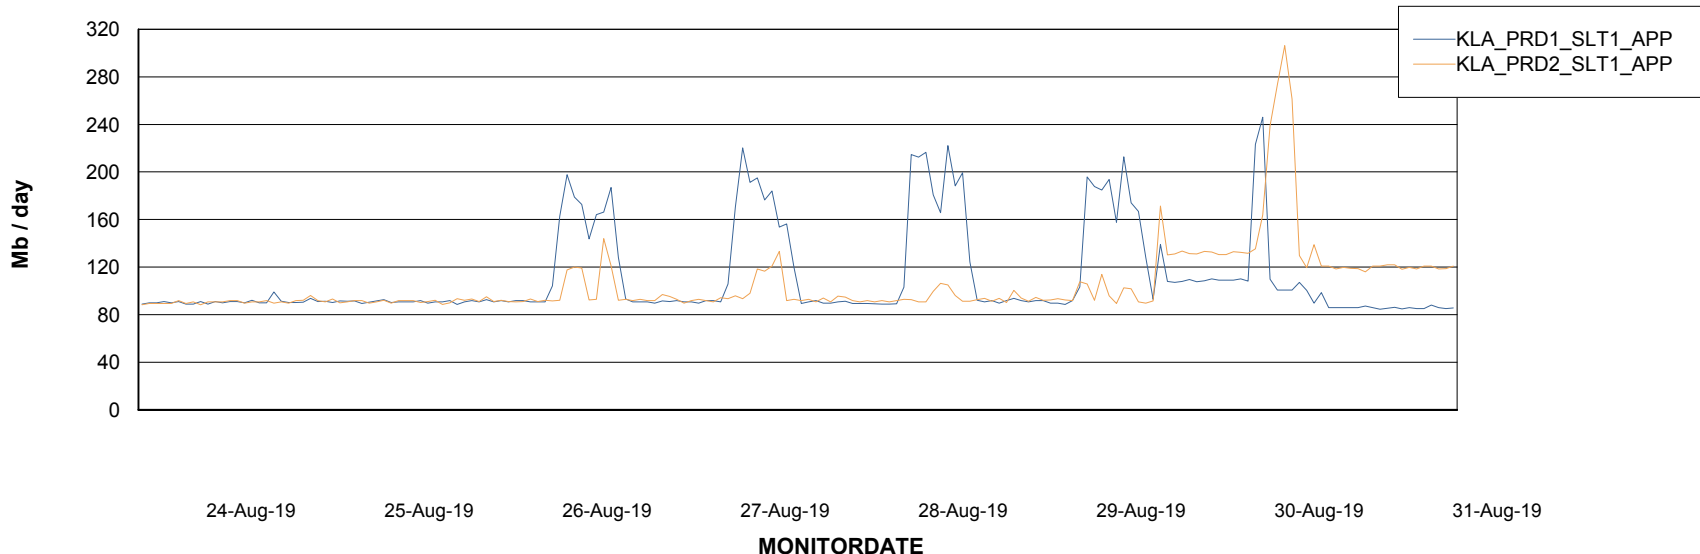

ABSSolute Application Server Services

Avg memory used per ABS Server Service