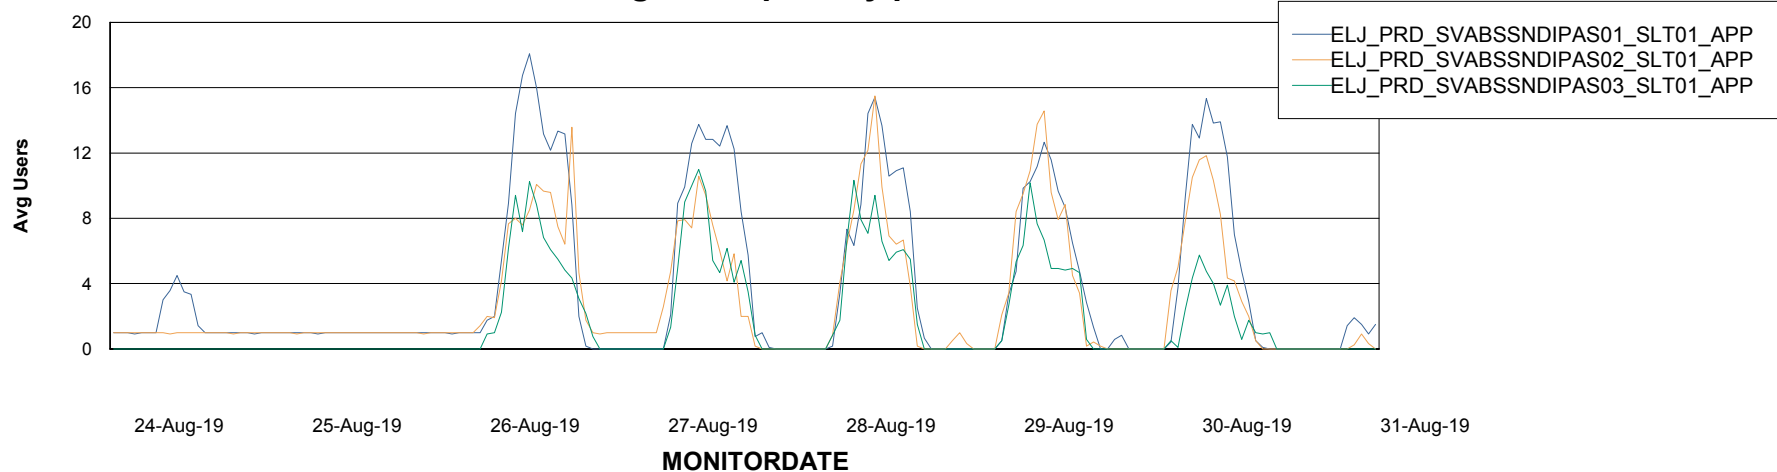

Weekly SLA Customer Report

Customer ELJ Production
Database ID 72

ABSSolute Application Server Services

Avg memory used per ABS Server Service

Avg users per day per ABS server

Weekly SLA Customer Report

Customer ELJ Production
Database ID 72