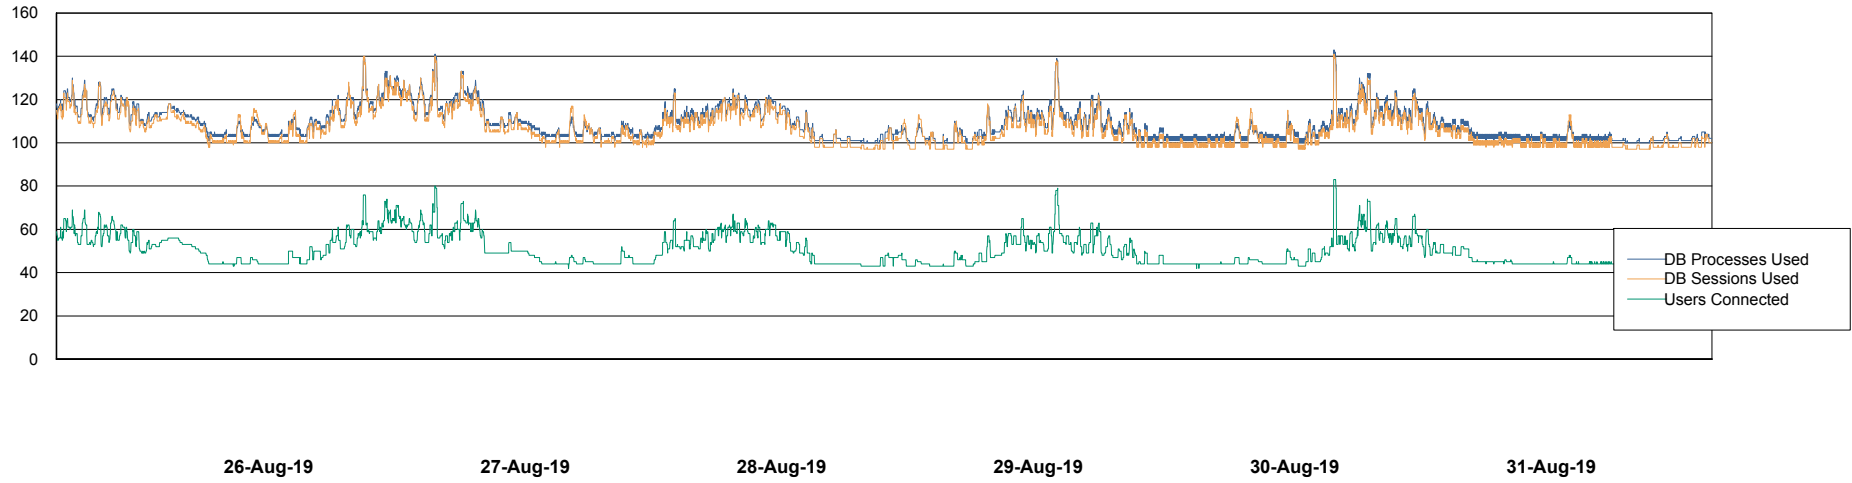

Database Performance ELJDB_Production