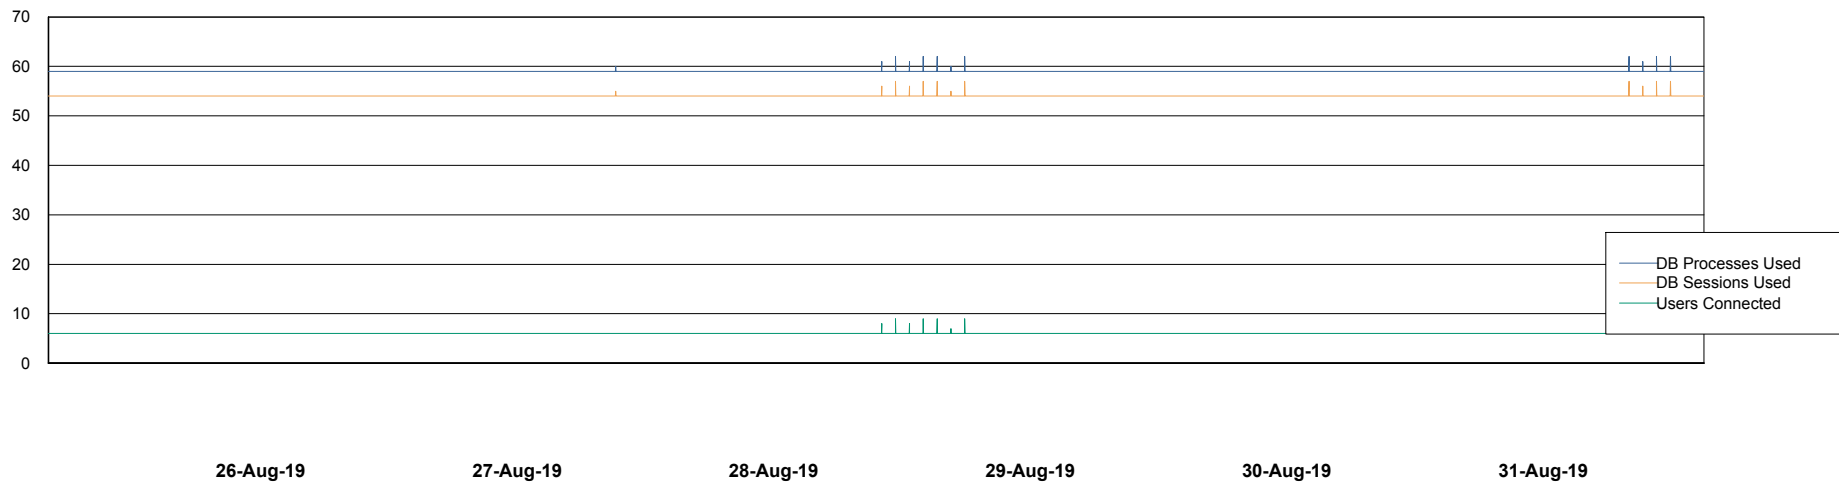

Weekly SLA Customer Report

Customer ELJ Production
Database ID 72

Database Performance ELJDB_Production

Weekly SLA Customer Report

Customer ELJ Production
Database ID 72

Database Performance ELJDB_Standby

Weekly SLA Customer Report