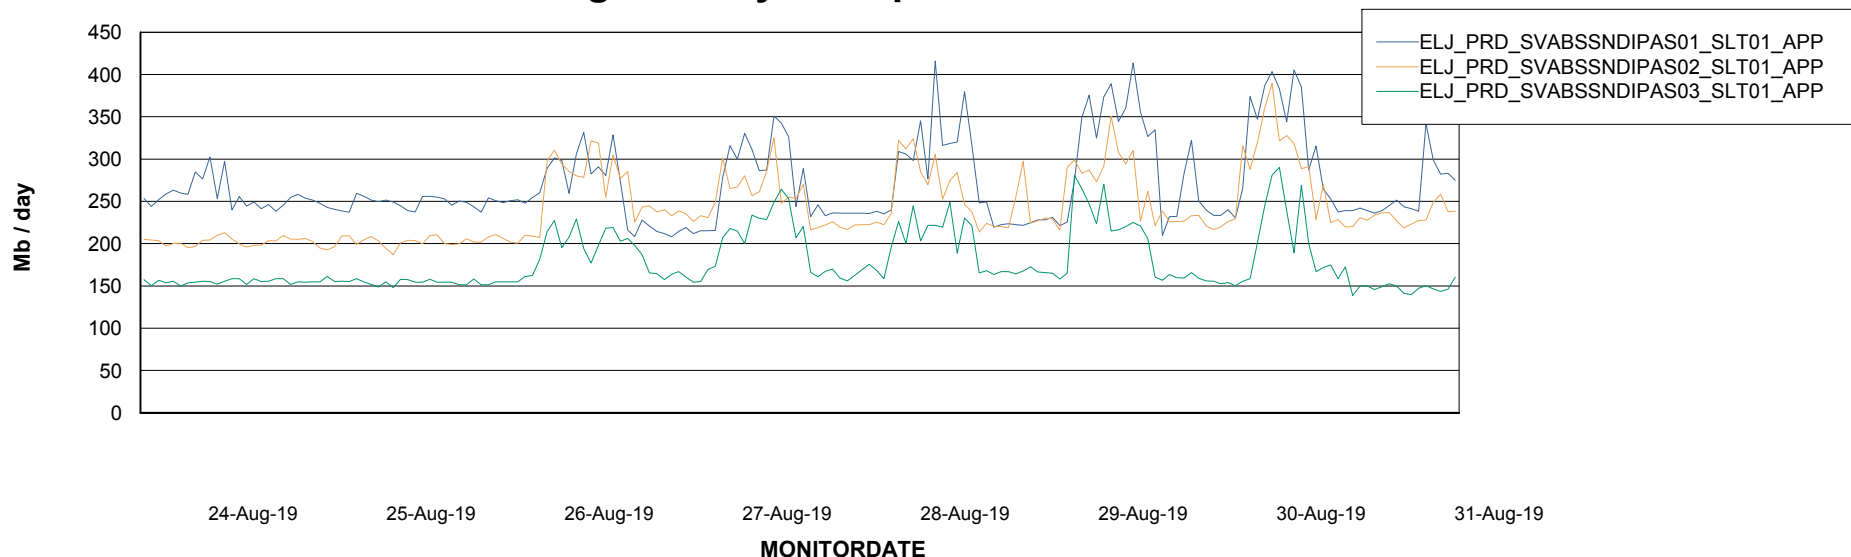

Customer ELJ Production
 Database ID 72

DATABASE SIZE ELJDB_Production

Database growth over last month

Database Tablespace ELJDB_Production

Date	Tablespace Name	Filesize (Gb)	Usedsize (Gb)	Percentage free
31-Aug-19	ABSDATA	28	24	14
	INDX	4	2	50
30-Aug-19	ABSDATA	28	24	14
	INDX	4	2	50
29-Aug-19	ABSDATA	28	24	14
	INDX	4	2	50
28-Aug-19	ABSDATA	28	24	14
	INDX	4	2	50
27-Aug-19	ABSDATA	28	23	18
	INDX	4	2	50
26-Aug-19	ABSDATA	28	23	18
	INDX	4	2	50
25-Aug-19	ABSDATA	28	23	18
	INDX	4	2	50

Weekly SLA Customer Report

Customer ELJ Production
Database ID 72

ABSSolute Application Server Services

Avg memory used per ABS Server Service

Avg users per day per ABS server

Weekly SLA Customer Report

Customer ELJ Production
Database ID 72