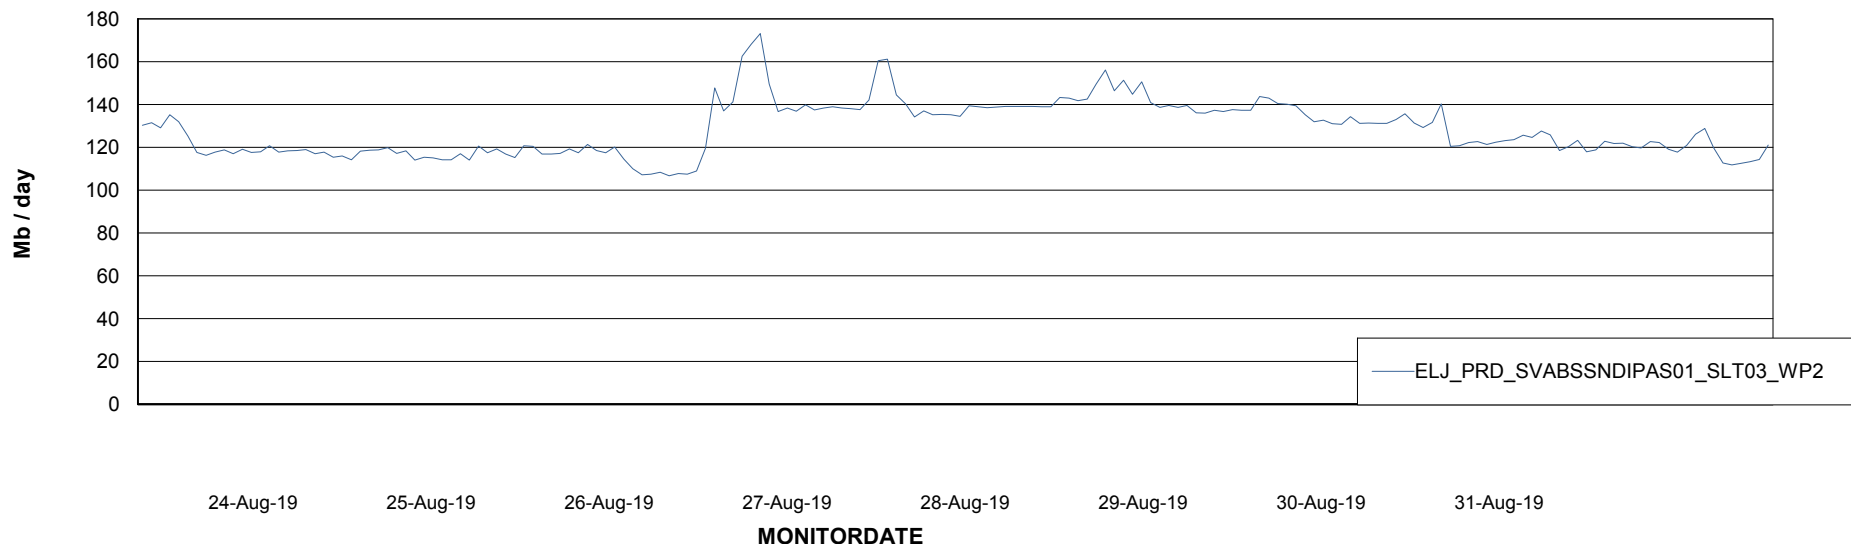

ABSSolute Application ReportServer Services

Avg memory used per ReportServer Service

Weekly SLA Customer Report

Customer ELJ Production
Database ID 72

ABSSolute Web Component Services

Avg memory used per ABS Web component