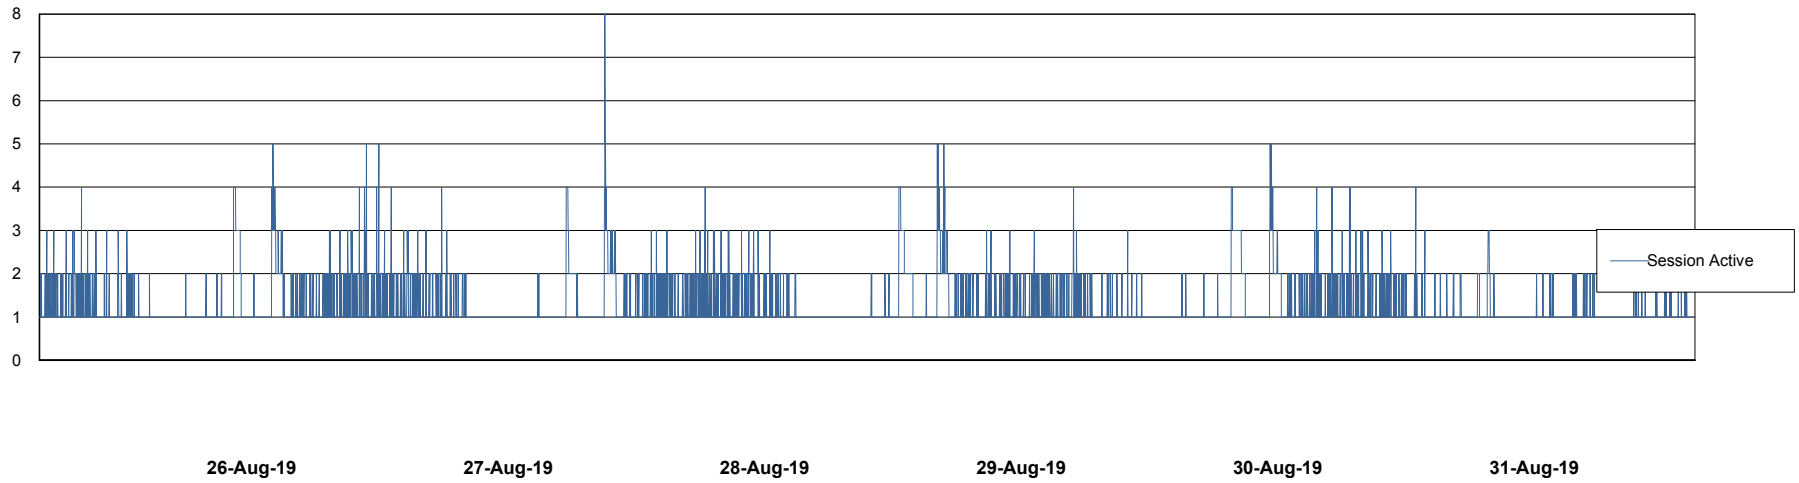

Database Performance ELJDB_Production