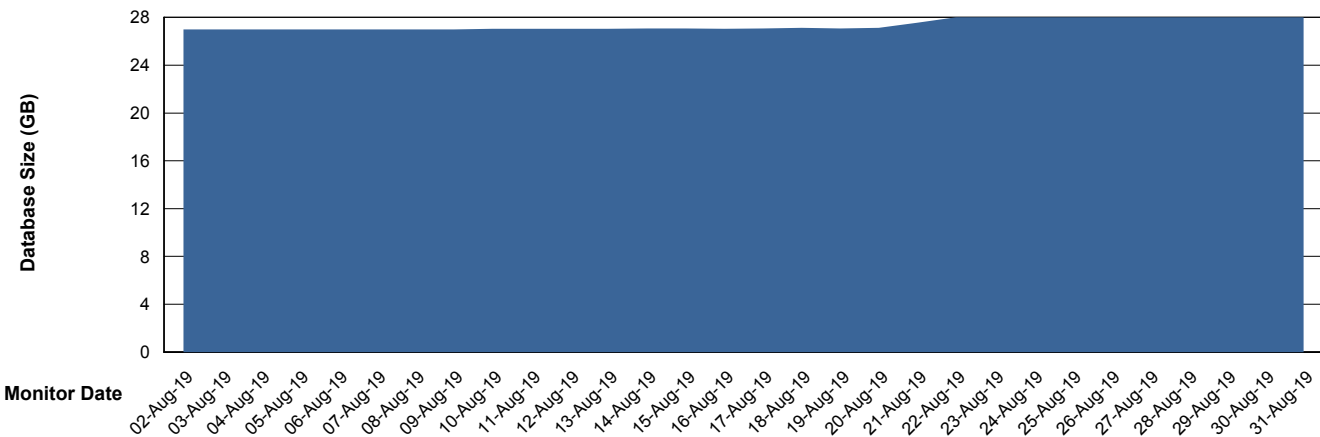

Weekly SLA Customer Report

Customer ELJ Production
Database ID 72

Database Performance ELJDB_Production

Weekly SLA Customer Report

Customer ELJ Production
Database ID 72

Database Performance ELJDB_Standby

Weekly SLA Customer Report

Customer ELJ Production
 Database ID 72

DATABASE SIZE ELJDB_Production

Database growth over last month

Database Tablespace ELJDB_Production

Date	Tablespace Name	Filesize (Gb)	Usedsize (Gb)	Percentage free
31-Aug-19	ABSDATA	28	24	14
	INDX	4	2	50
30-Aug-19	ABSDATA	28	24	14
	INDX	4	2	50
29-Aug-19	ABSDATA	28	24	14
	INDX	4	2	50
28-Aug-19	ABSDATA	28	24	14
	INDX	4	2	50
27-Aug-19	ABSDATA	28	23	18
	INDX	4	2	50
26-Aug-19	ABSDATA	28	23	18
	INDX	4	2	50
25-Aug-19	ABSDATA	28	23	18
	INDX	4	2	50