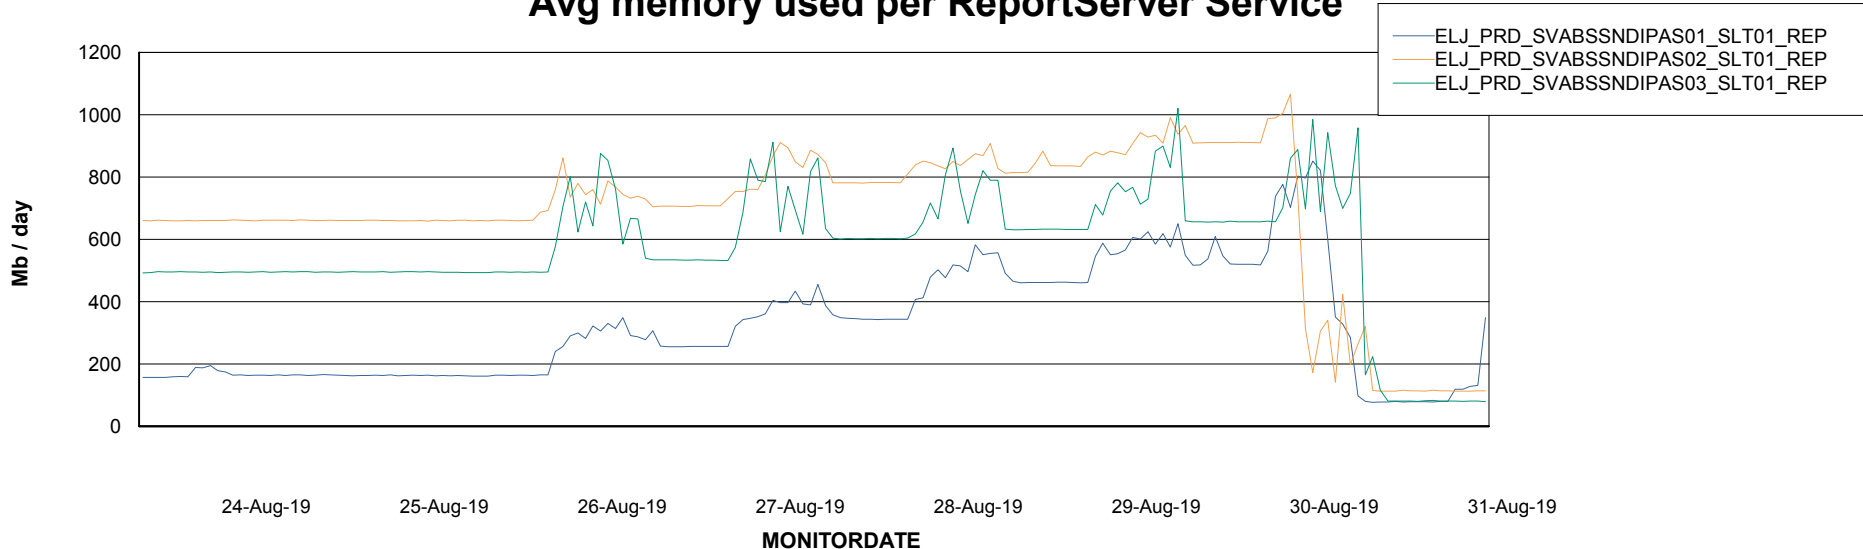

ABSSolute Application ReportServer Services

Avg memory used per ReportServer Service