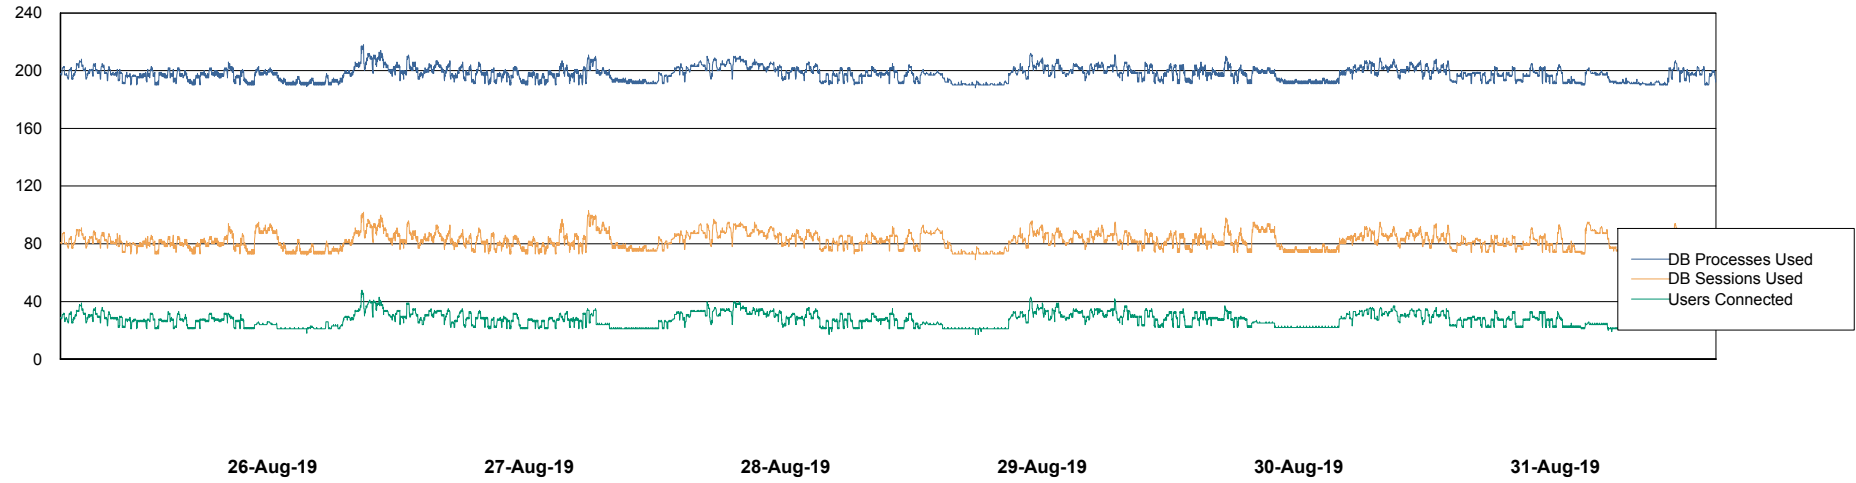

Database Performance ECLDB_Production