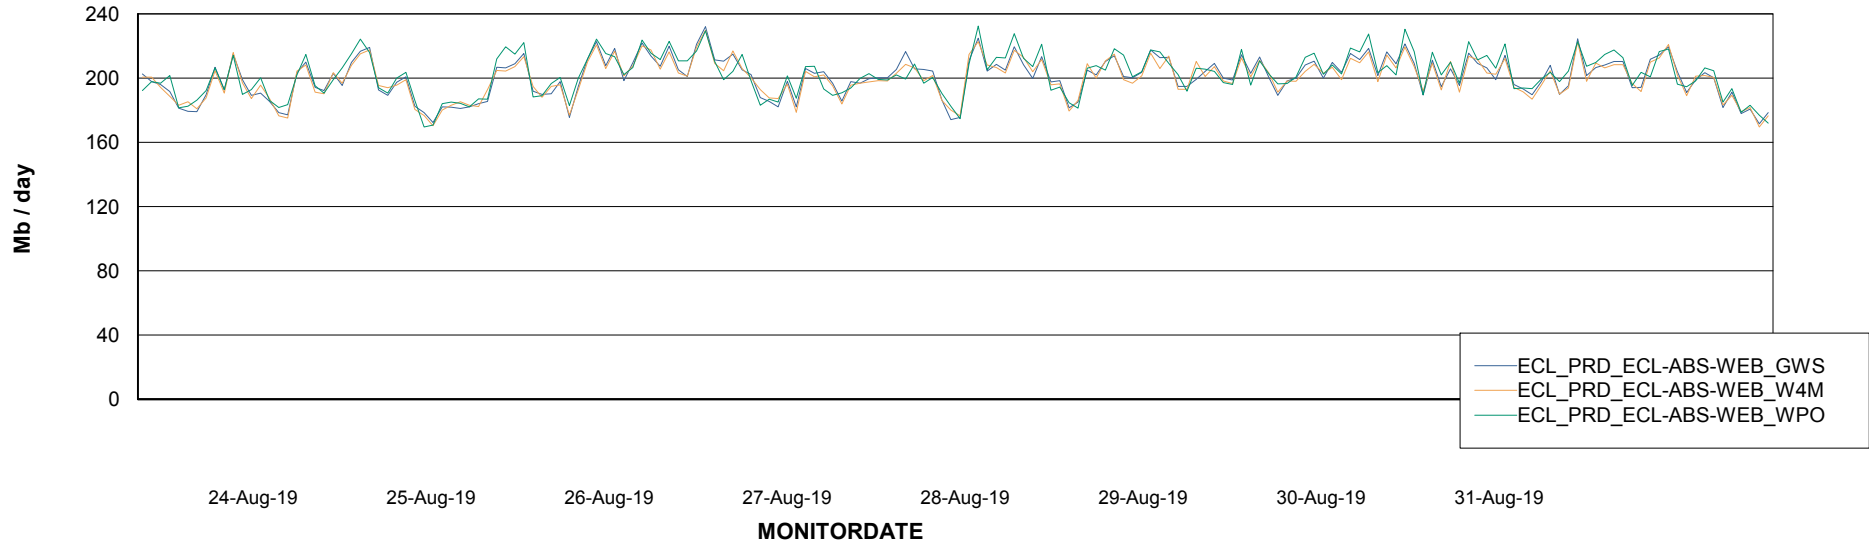

ABSolute Web Component Services

Avg memory used per ABS Web component