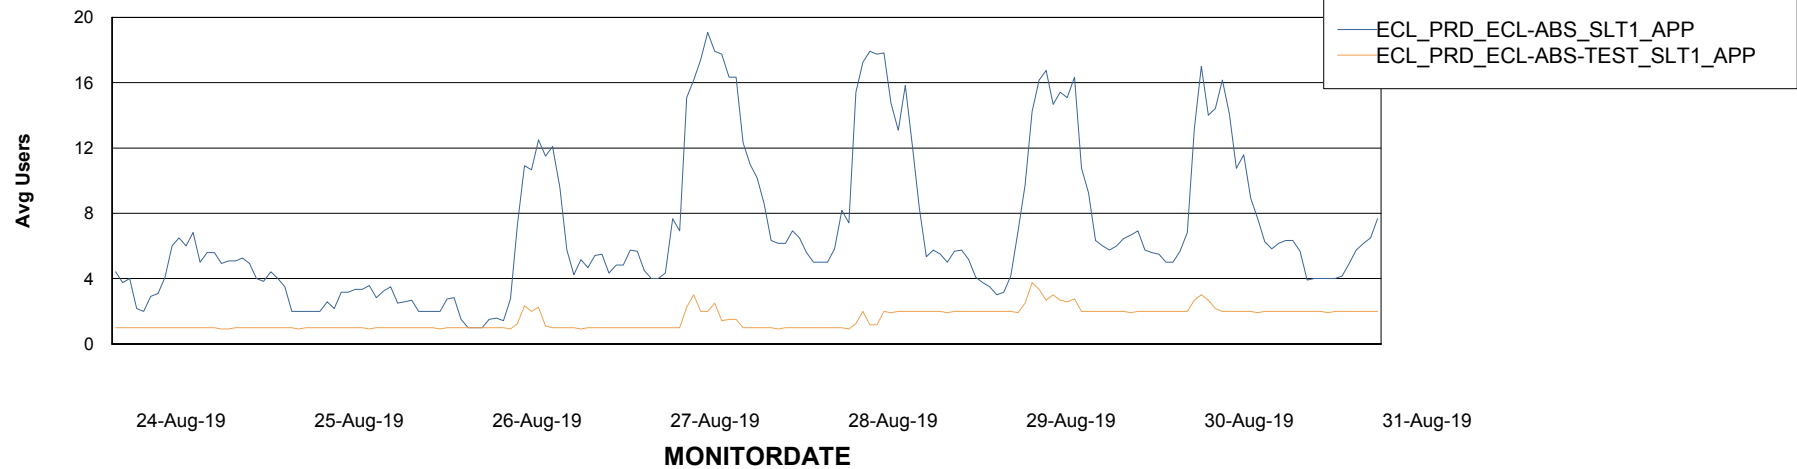

Avg users per day per ABS server