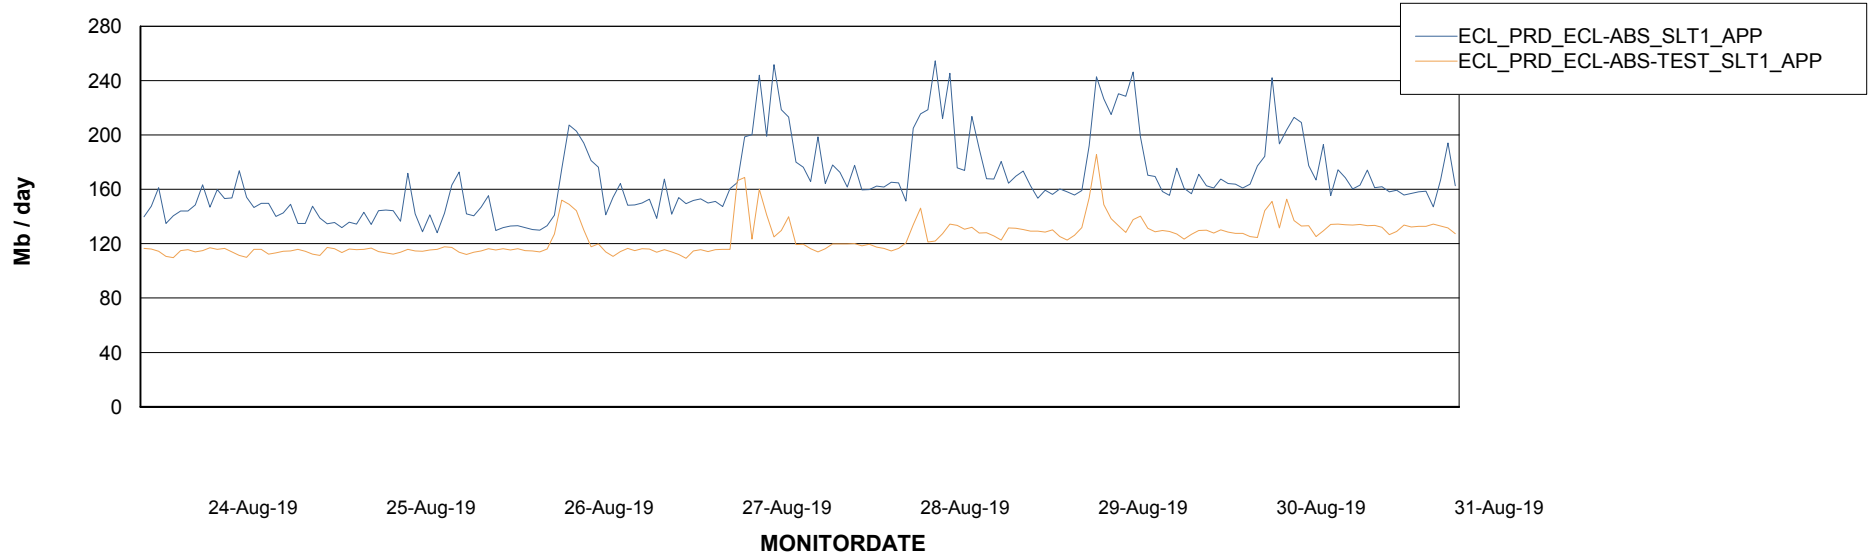

ABSSolute Application Server Services

Avg memory used per ABS Server Service