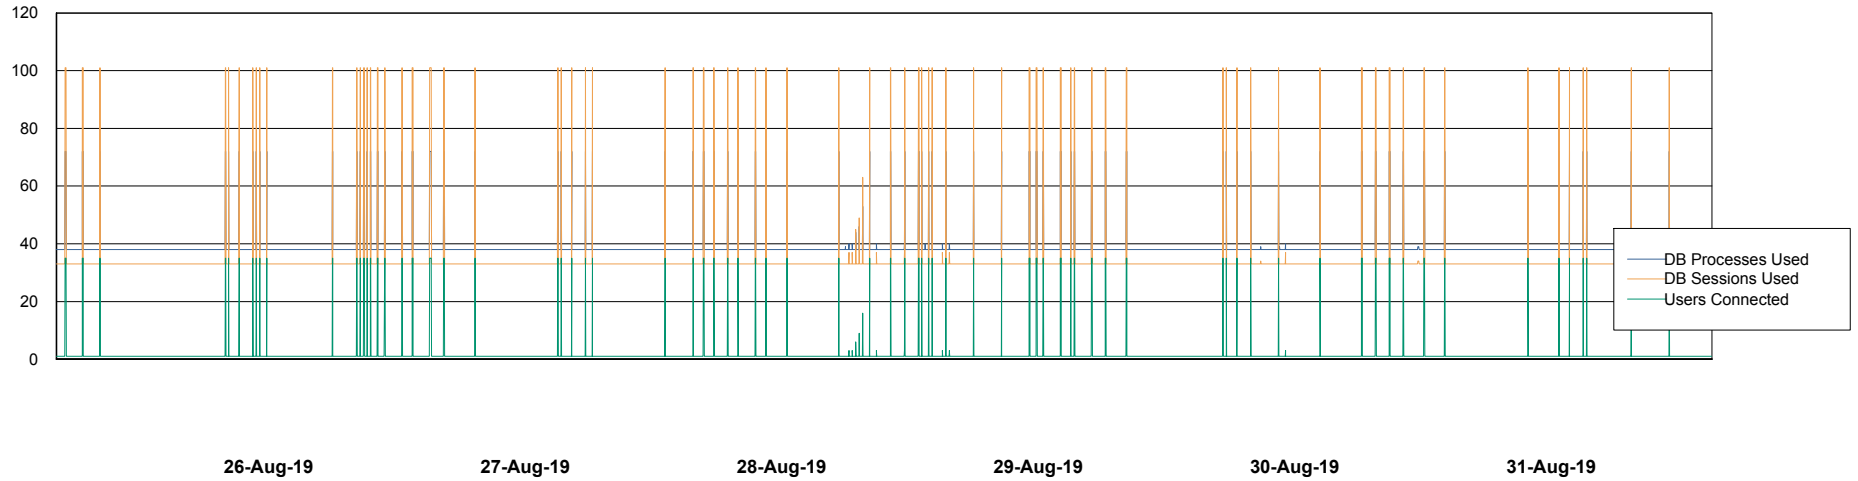

Weekly SLA Customer Report

Customer ECL Production
Database ID 77

Database Performance ECLDB_Production

Weekly SLA Customer Report

Customer ECL Production
Database ID 77

Database Performance ECLDB_Standby

Weekly SLA Customer Report