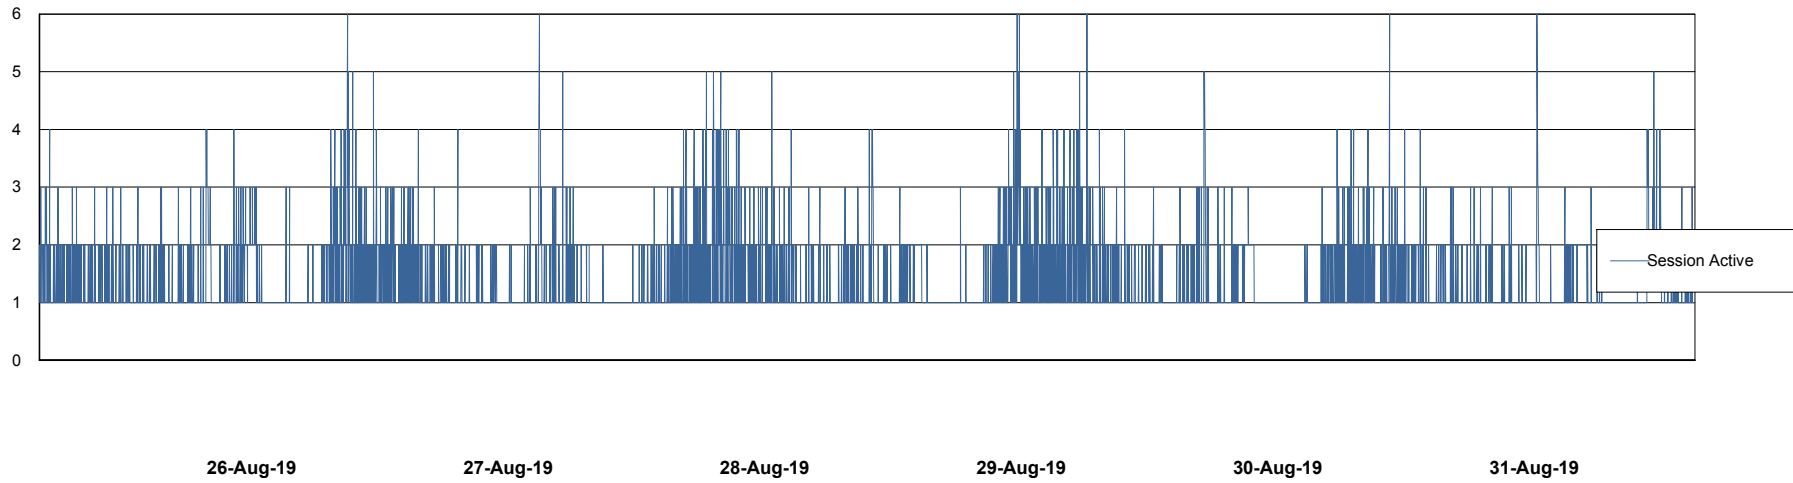

Weekly SLA Customer Report

Customer ECL Production
Database ID 77

Harddisk Usage ECL_PRD_ECL-ABS-WEB

	Free disk space on c: (%)	Total disk space on c: (Gb)
31-Aug-19	81	127
30-Aug-19	81	127
29-Aug-19	81	127
28-Aug-19	81	127
27-Aug-19	81	127
26-Aug-19	81	127
25-Aug-19	81	127

Weekly SLA Customer Report

Customer ECL Production
Database ID 77

Database Performance ECLDB_Production

Weekly SLA Customer Report

Customer ECL Production
Database ID 77

Database Performance ECLDB_Standby

Weekly SLA Customer Report