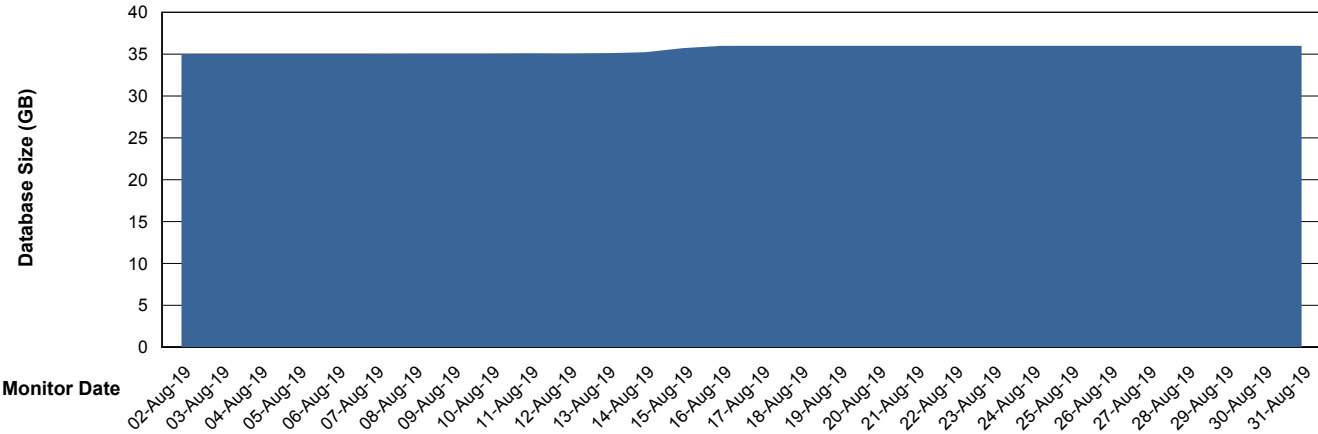

Weekly SLA Customer Report

Customer ECL Production
Database ID 77

Database Performance ECLDB_Production

Weekly SLA Customer Report

Customer ECL Production
Database ID 77

Database Performance ECLDB_Standby

Weekly SLA Customer Report

Customer ECL Production
 Database ID 77

DATABASE SIZE ECLDB_Production

Database growth over last month

Database Tablespace ECLDB_Production

Date	Tablespace Name	Filesize (Gb)	Usedsize (Gb)	Percentage free
31-Aug-19	ABSDATA	40	33	18
	INDX	8	1	88
30-Aug-19	ABSDATA	40	33	18
	INDX	8	1	88
29-Aug-19	ABSDATA	40	32	20
	INDX	8	1	88
28-Aug-19	ABSDATA	40	32	20
	INDX	8	1	88
27-Aug-19	ABSDATA	40	32	20
	INDX	8	1	88
26-Aug-19	ABSDATA	40	32	20
	INDX	8	1	88
25-Aug-19	ABSDATA	40	32	20
	INDX	8	1	88