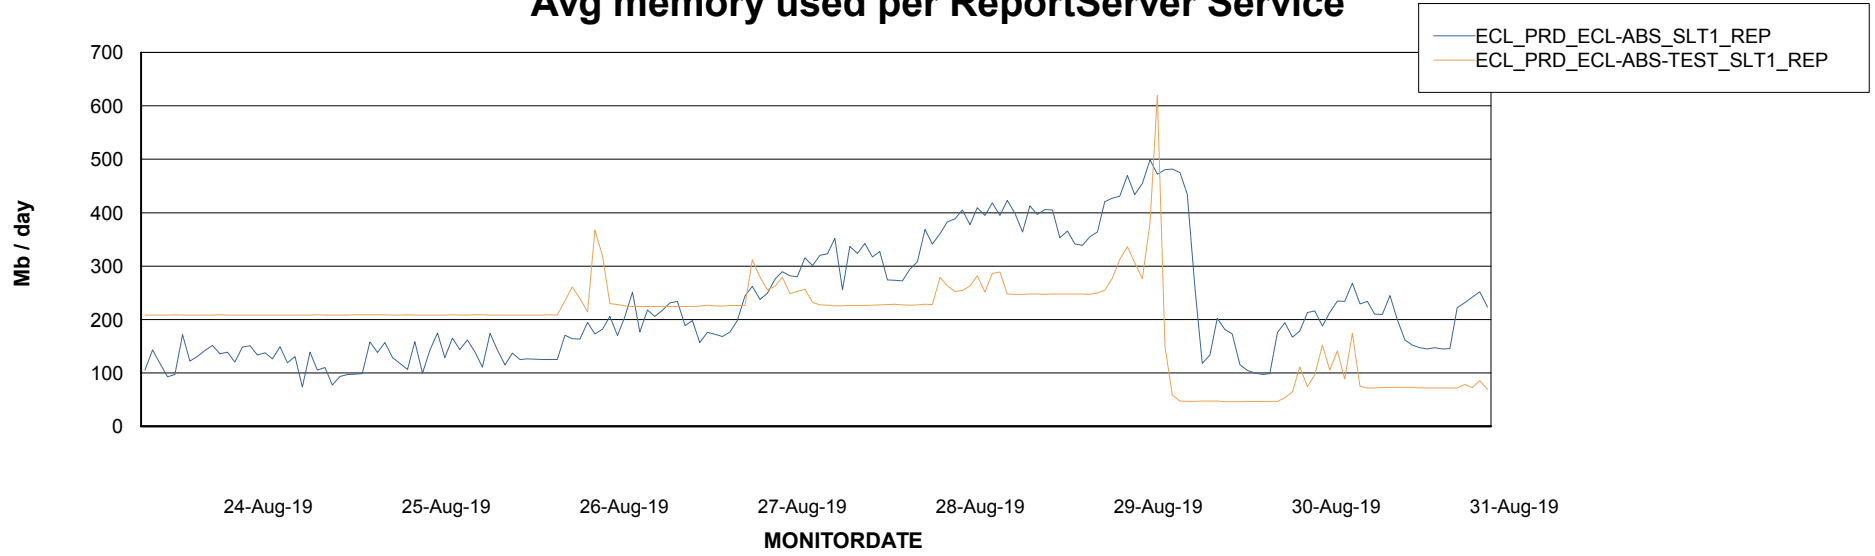

Avg memory used per ABS Server Service

Avg users per day per ABS server

Weekly SLA Customer Report

Customer ECL Production
Database ID 77

ABSSolute Application ReportServer Services

Avg memory used per ReportServer Service