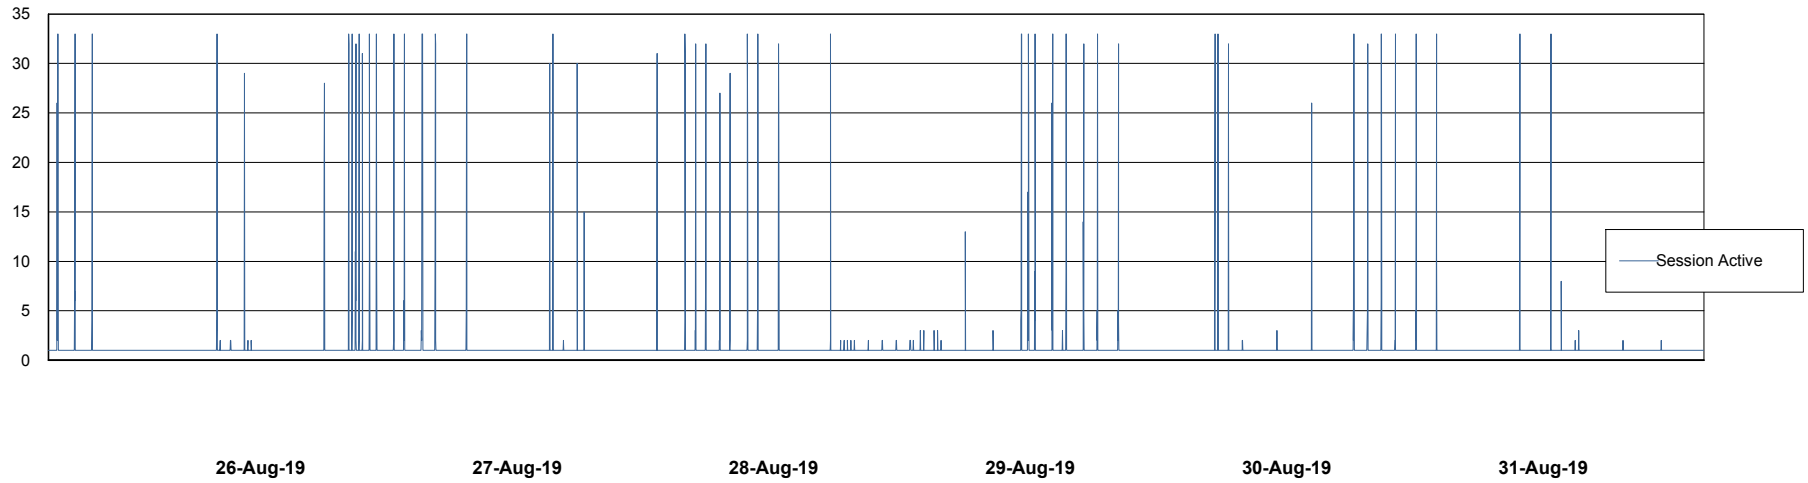

Weekly SLA Customer Report

Customer ECL Production
Database ID 77

Database Performance ECLDB_Production

Weekly SLA Customer Report

Customer ECL Production
Database ID 77

Database Performance ECLDB_Standby

Weekly SLA Customer Report