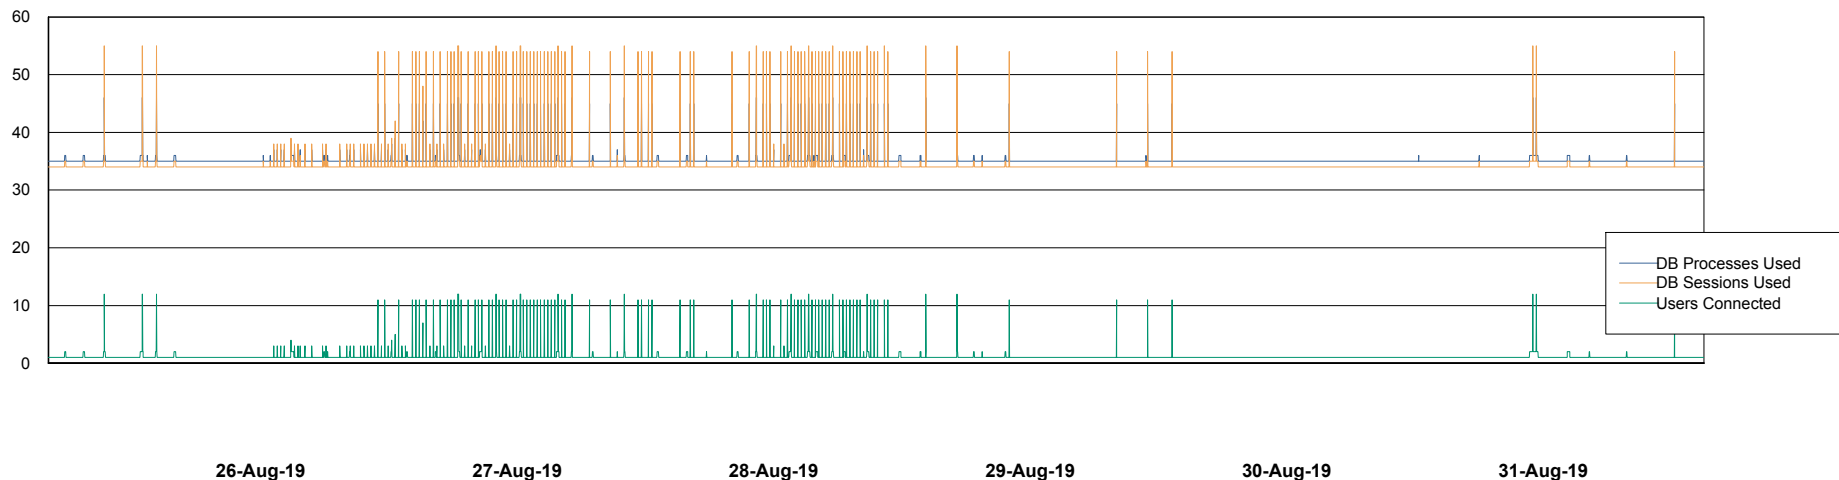

Database Performance CUS_ProdDB_Standby