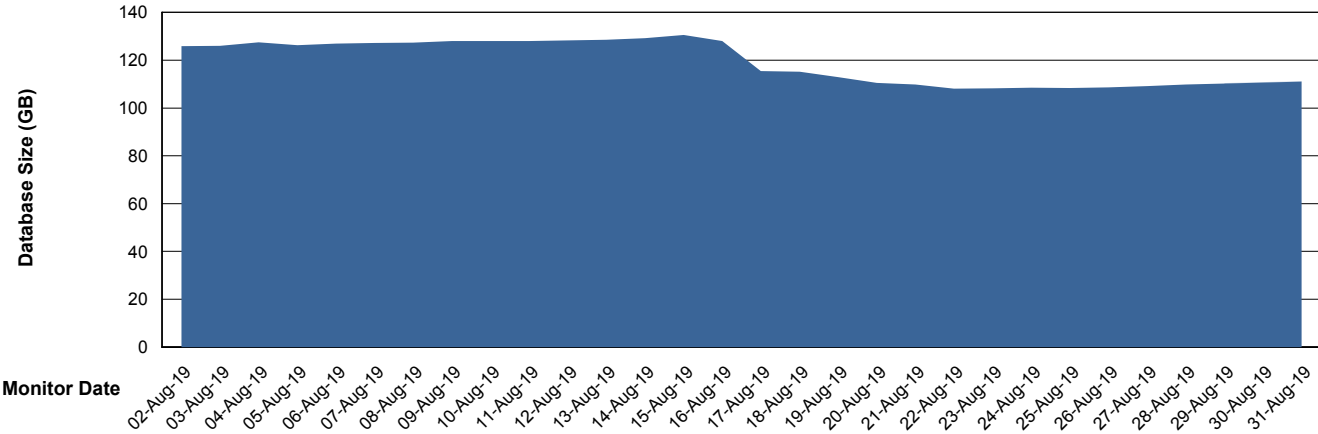

DATABASE SIZE CUS_ProdDB_Primary

Database growth over last month

Database Tablespace CUS_ProdDB_Primary

Date	Tablespace Name	Filesize (Gb)	Usedsize (Gb)	Percentage free
31-Aug-19	ABSDATA	129	51	60
	INDX	96	52	46
30-Aug-19	ABSDATA	129	51	60
	INDX	96	52	46
29-Aug-19	ABSDATA	129	51	60
	INDX	96	52	46
28-Aug-19	ABSDATA	129	51	60
	INDX	96	52	46
27-Aug-19	ABSDATA	129	51	60
	INDX	96	52	46
26-Aug-19	ABSDATA	129	51	60
	INDX	96	52	46
25-Aug-19	ABSDATA	129	51	60
	INDX	96	52	46