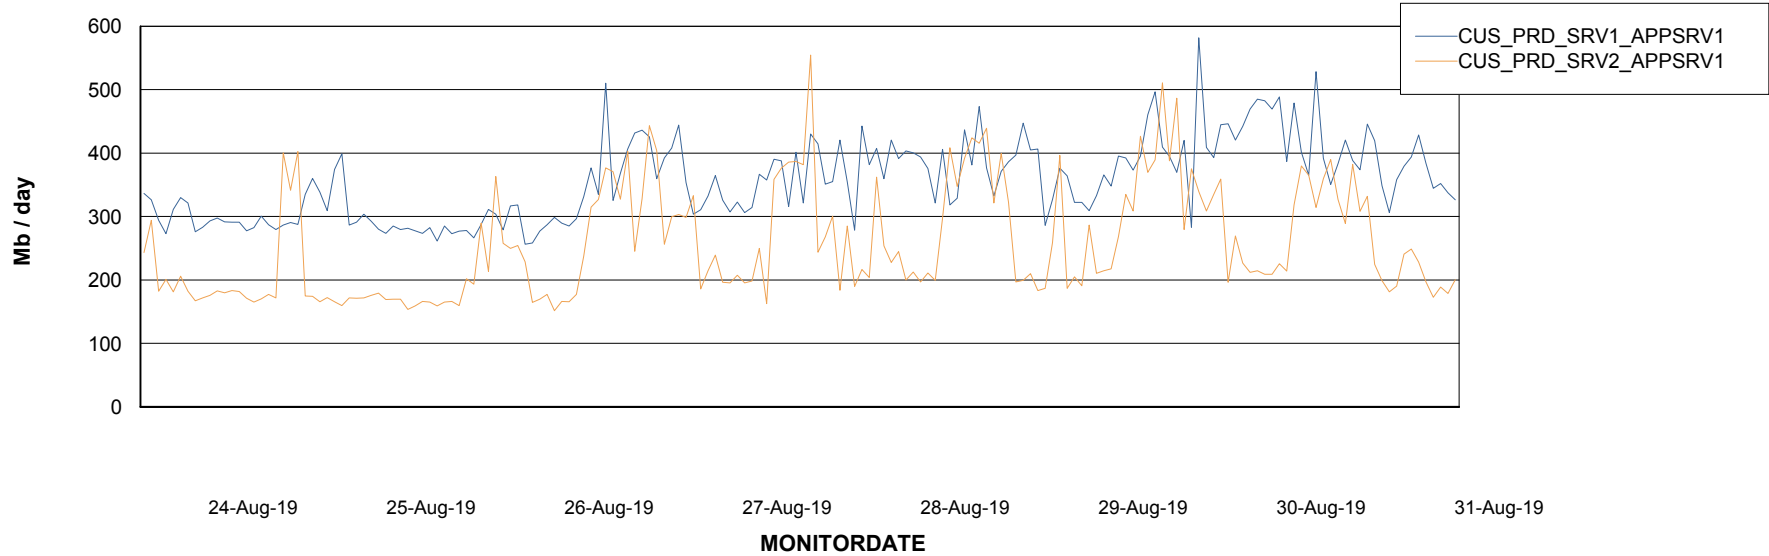

ABSSolute Application Server Services

Avg memory used per ABS Server Service