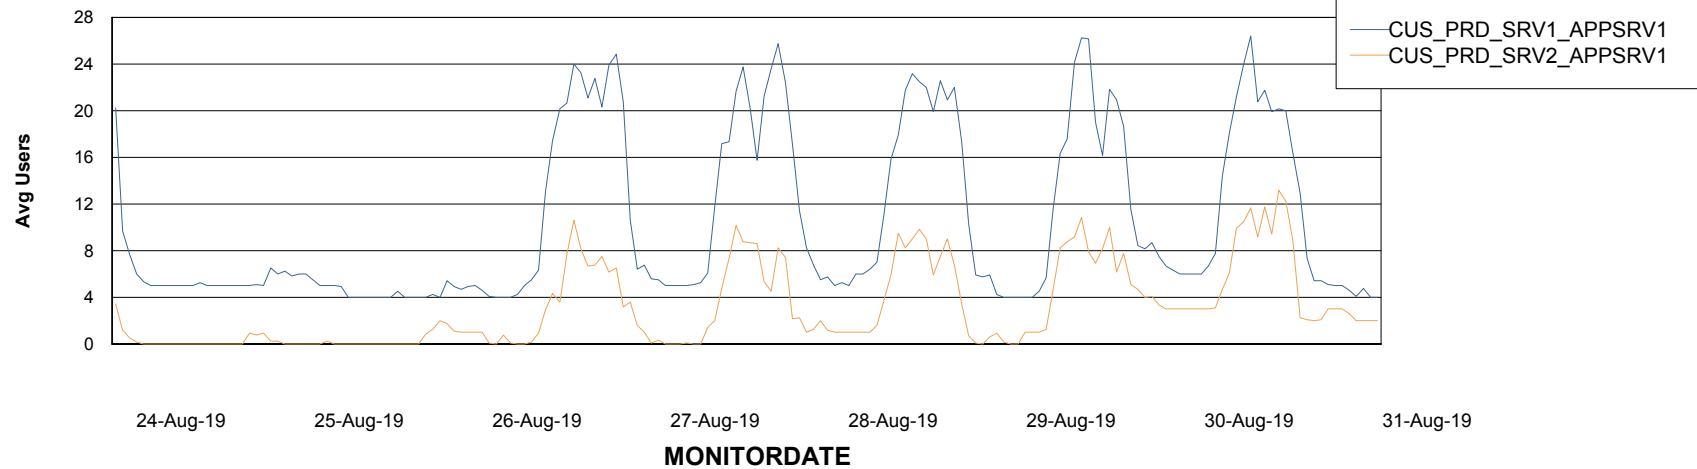

Avg users per day per ABS server