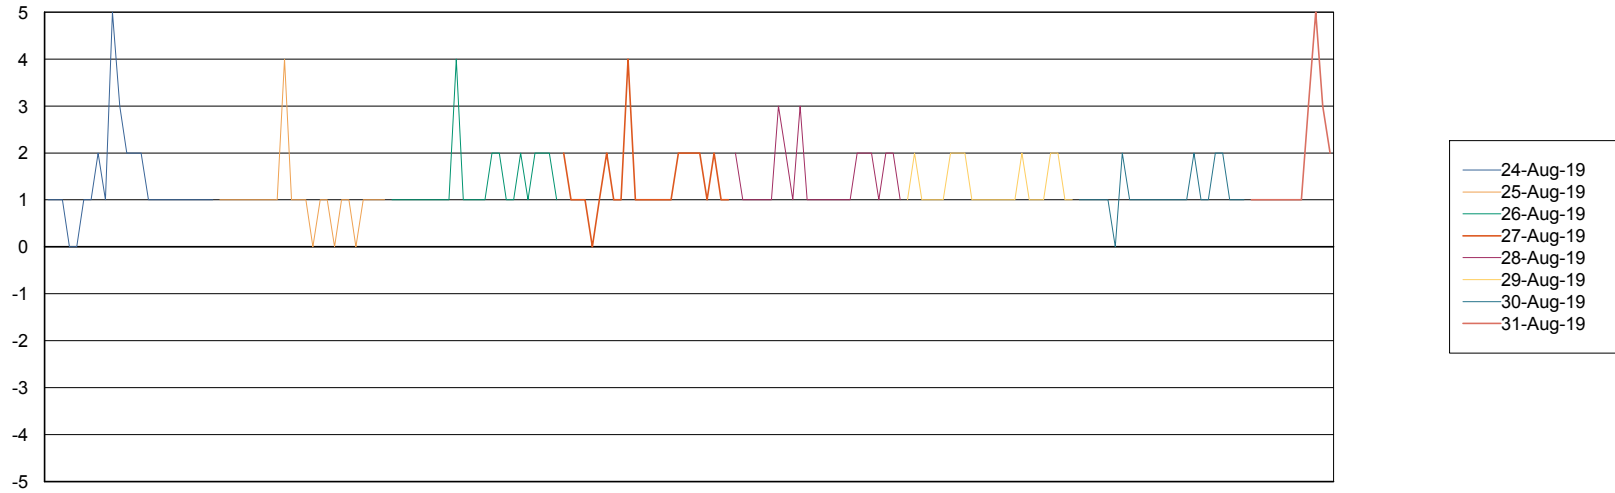

## Recovery lag for last 7 days