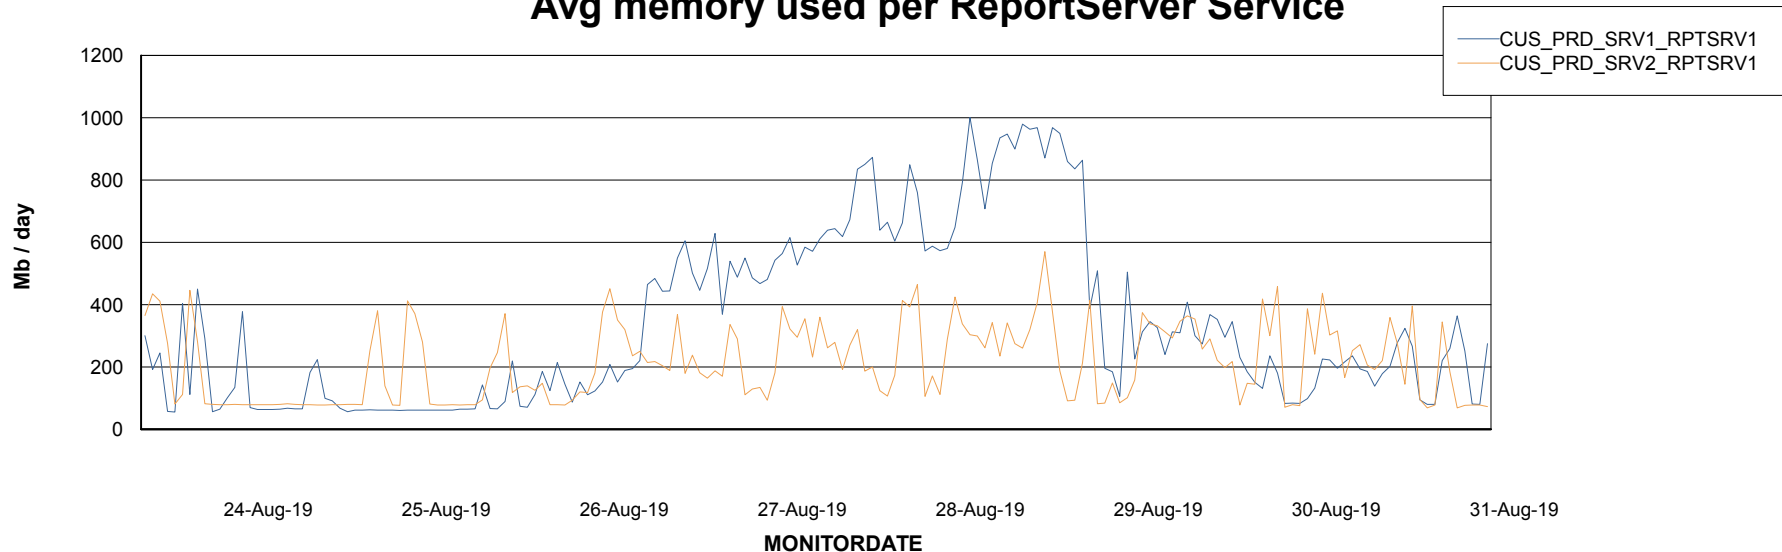

ABSSolute Web Component Services

Avg memory used per ReportServer Service