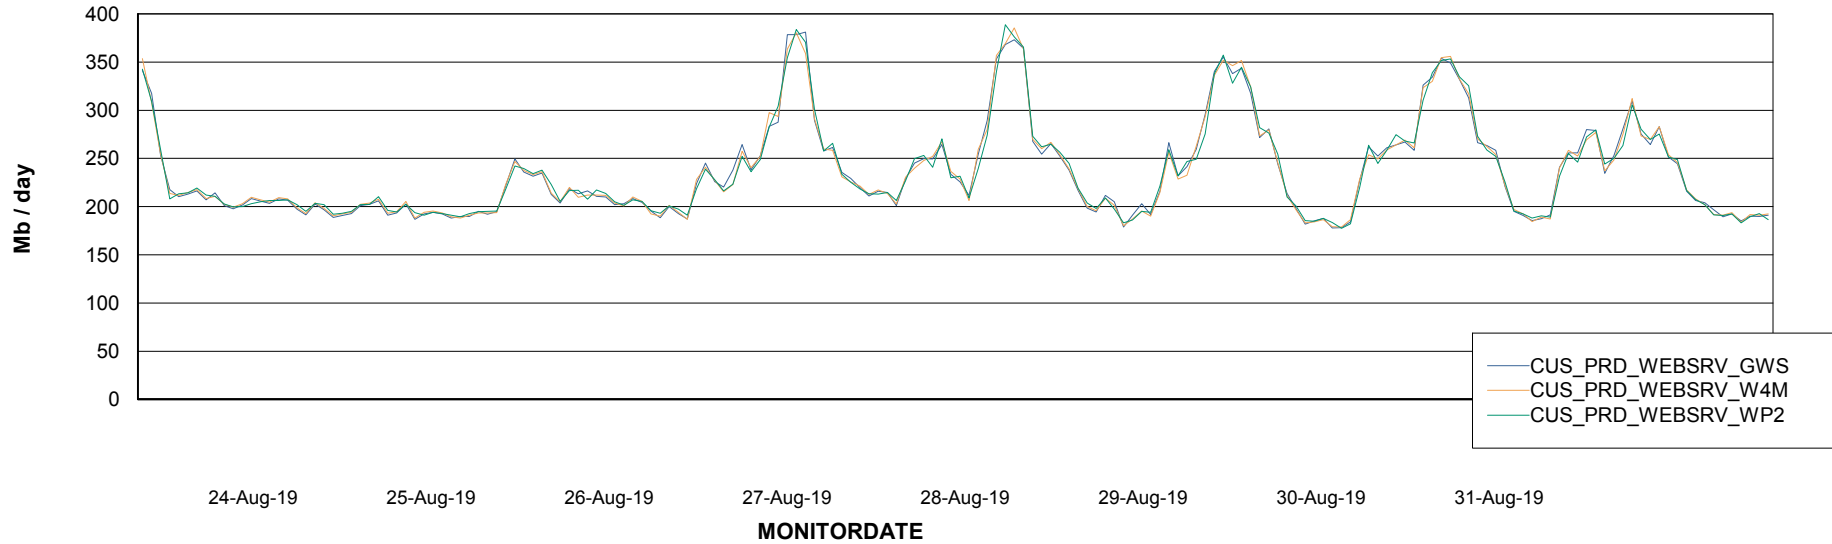

ABSSolute Web Component Services

Avg memory used per ABS Web component