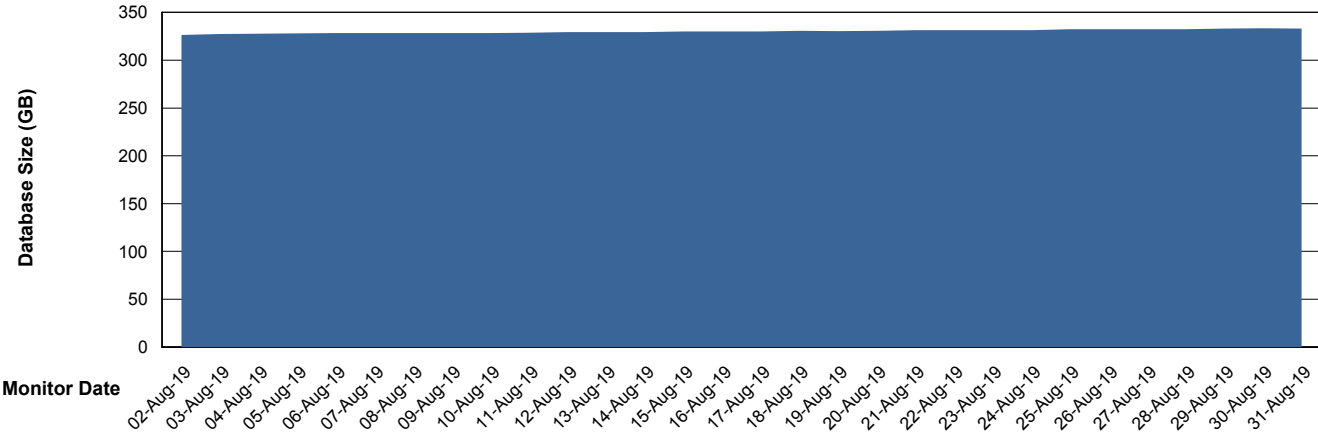

DATABASE SIZE CSCDB_Primary

Database growth over last month

Database Tablespace CSCDB_Primary

Date	Tablespace Name	Filesize (Gb)	Usedsize (Gb)	Percentage free
31-Aug-19	ABSDATA	139	114	18
	INDX	262	216	18
30-Aug-19	ABSDATA	139	114	18
	INDX	262	216	18
29-Aug-19	ABSDATA	139	114	18
	INDX	262	216	18
28-Aug-19	ABSDATA	139	114	18
	INDX	262	216	18
27-Aug-19	ABSDATA	131	114	13
	INDX	246	216	12
26-Aug-19	ABSDATA	131	114	13
	INDX	246	216	12
25-Aug-19	ABSDATA	131	114	13
	INDX	246	216	12