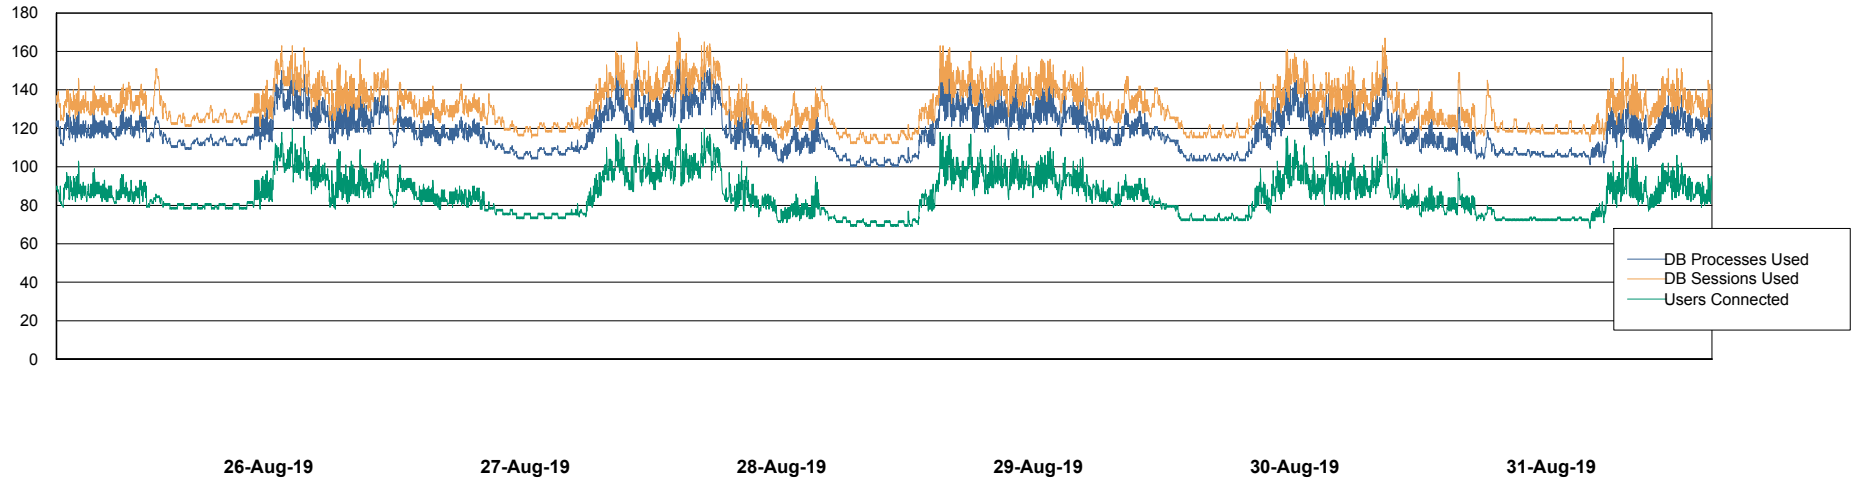

Database Performance CSCDB_Primary