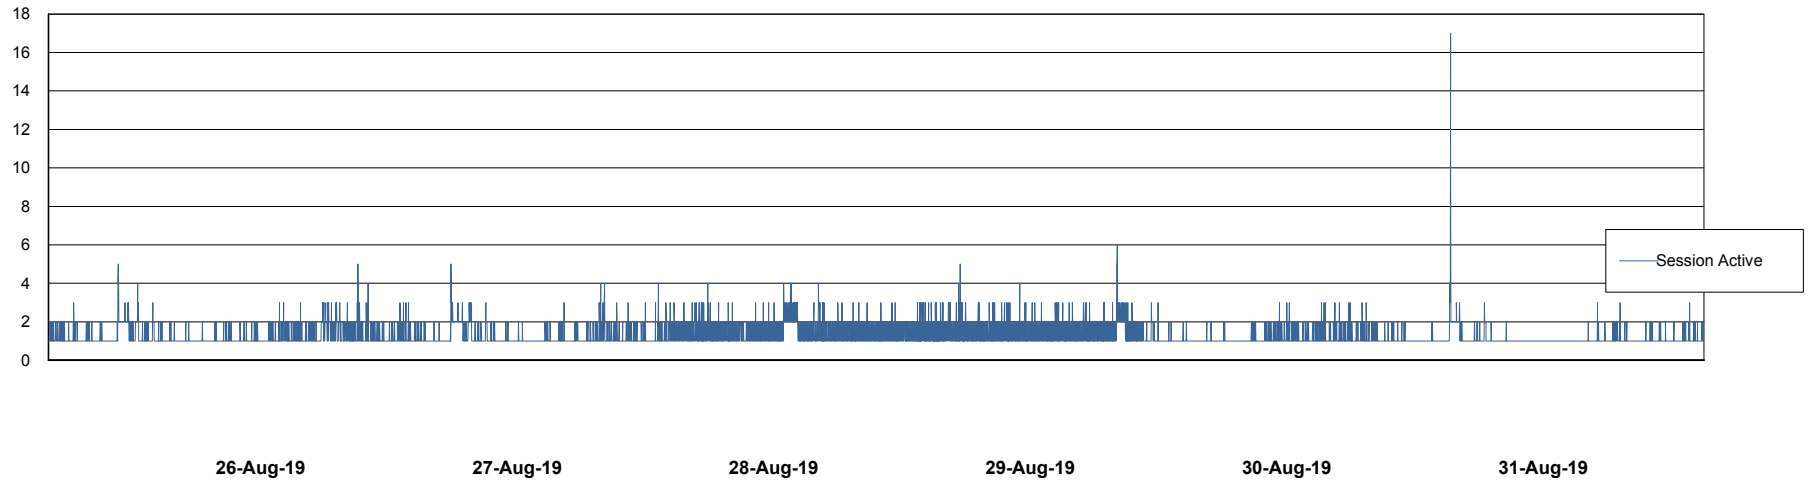

Database Performance CSCDB_Primary