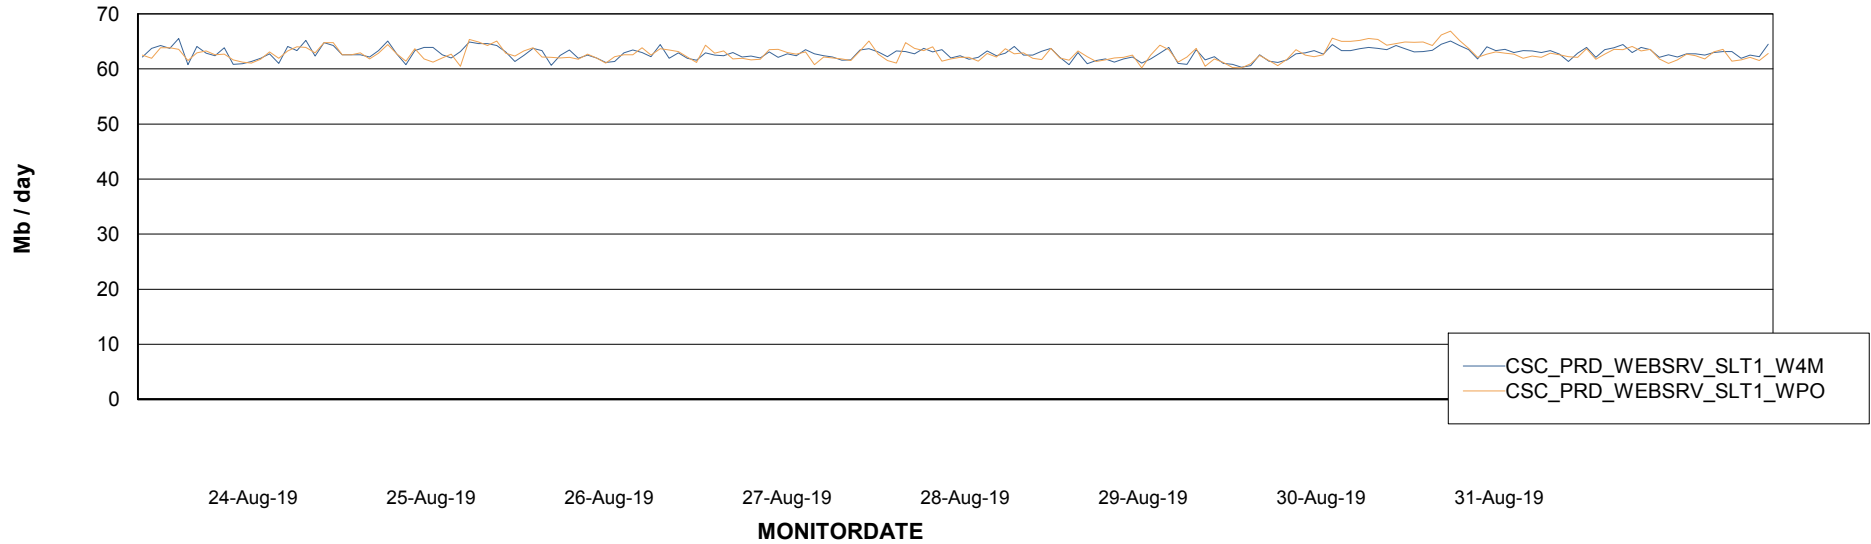

ABSSolute Web Component Services

Avg memory used per ABS Web component