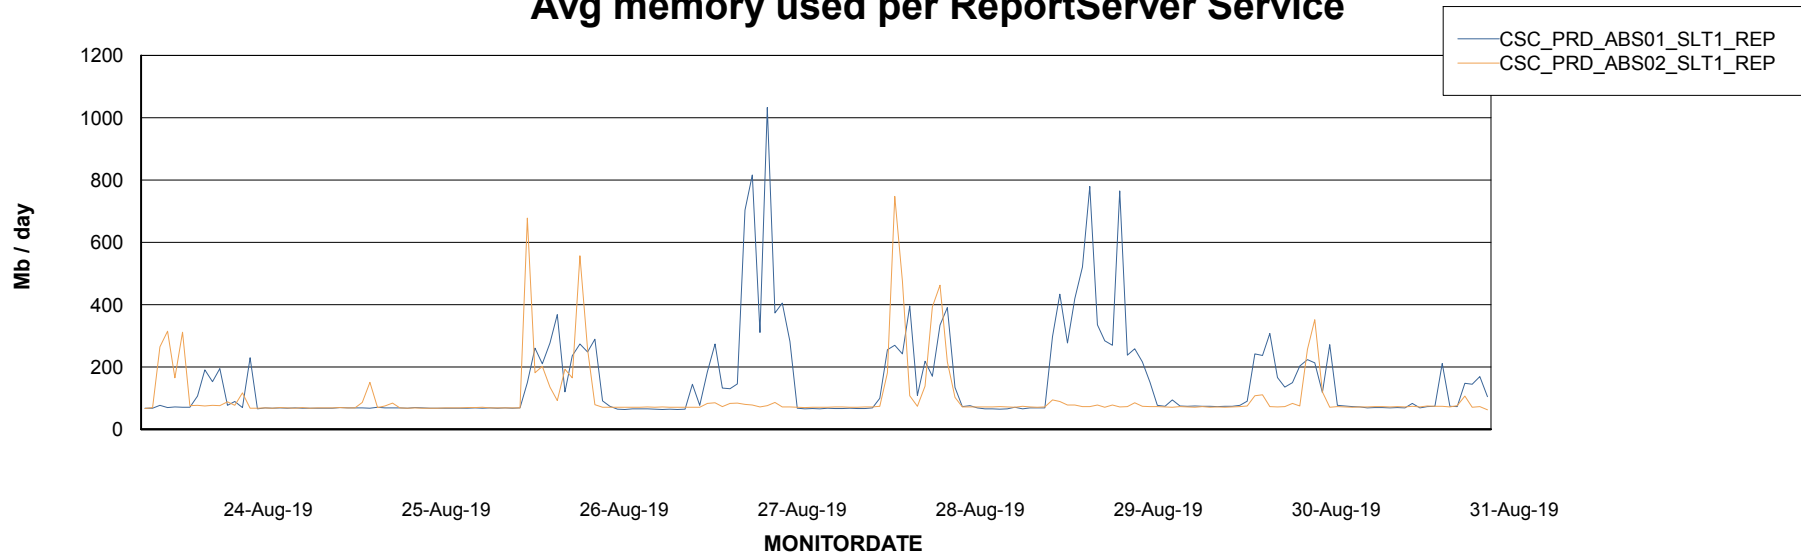

ABSSolute Application ReportServer Services

Avg memory used per ReportServer Service