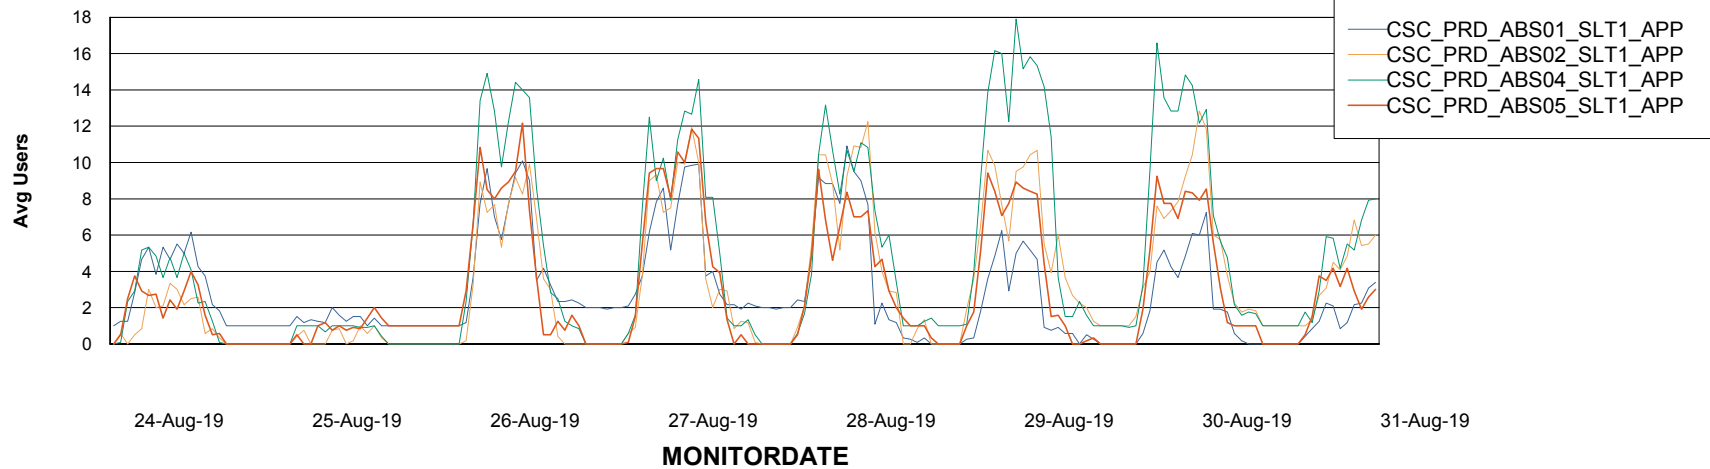

Avg users per day per ABS server