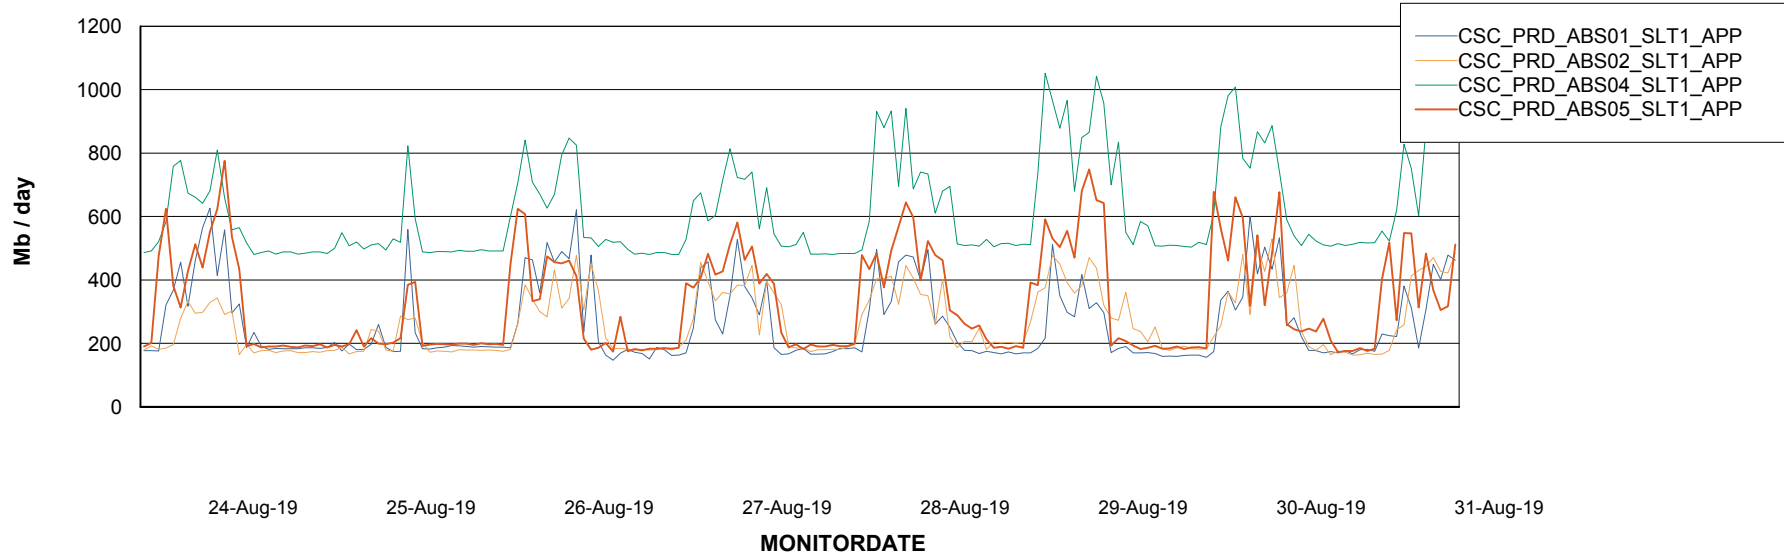

ABSSolute Application Server Services

Avg memory used per ABS Server Service