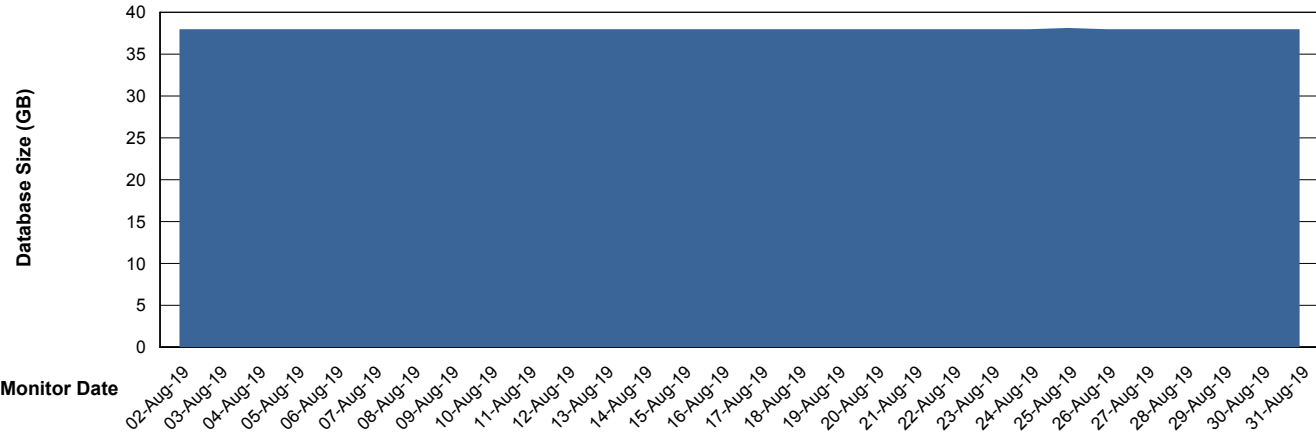

Weekly SLA Customer Report

Customer CIW Production
Database ID 45

Database Performance CIWDB_Production

Weekly SLA Customer Report

Customer CIW Production
Database ID 45

Database Performance CIWDB_Standby

Weekly SLA Customer Report

Customer CIW Production
 Database ID 45

DATABASE SIZE CIWDB_Production

Database growth over last month

Database Tablespace CIWDB_Production

Date	Tablespace Name	Filesize (Gb)	Usedsize (Gb)	Percentage free
31-Aug-19	ABSDATA	40	33	18
	INDX	5	4	20
30-Aug-19	ABSDATA	40	33	18
	INDX	5	4	20
29-Aug-19	ABSDATA	40	33	18
	INDX	5	4	20
28-Aug-19	ABSDATA	40	33	18
	INDX	5	4	20
27-Aug-19	ABSDATA	40	33	18
	INDX	5	4	20
26-Aug-19	ABSDATA	40	33	18
	INDX	5	4	20
25-Aug-19	ABSDATA	40	33	18
	INDX	5	4	20