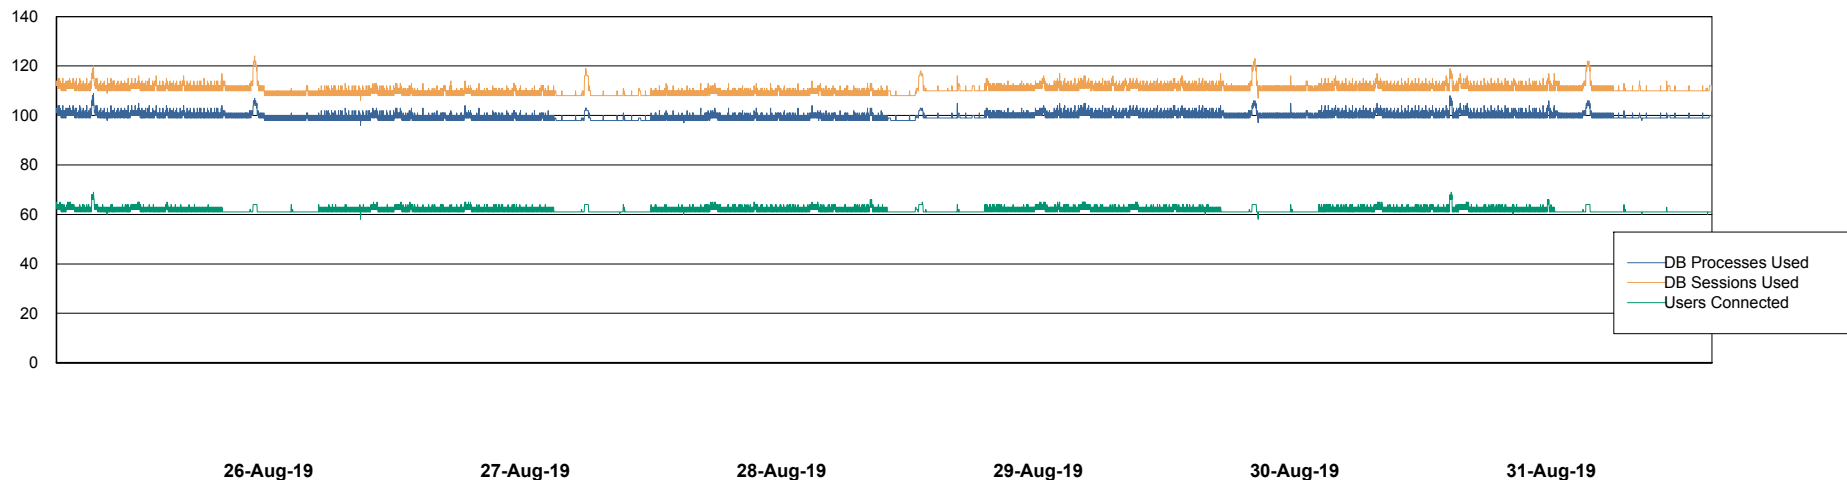

Harddisk Usage CIW_PRD_ORACLE2

	Free disk space on c: (%)	Total disk space on c: (Gb)	Free disk space on d: (%)	Total disk space on d: (Gb)	Free disk space on e: (%)	Total disk space on e: (Gb)
31-Aug-19	95	701	74	700	100	830
30-Aug-19	95	701	73	700	100	830
29-Aug-19	95	701	73	700	100	830
28-Aug-19	95	701	73	700	100	830
27-Aug-19	95	701	73	700	100	830
26-Aug-19	95	701	73	700	100	830
25-Aug-19	95	701	73	700	100	830

Weekly SLA Customer Report

Customer CIW Production
Database ID 45

Database Performance CIWDB_Production

Weekly SLA Customer Report

Customer CIW Production
Database ID 45

Database Performance CIWDB_Standby

Weekly SLA Customer Report