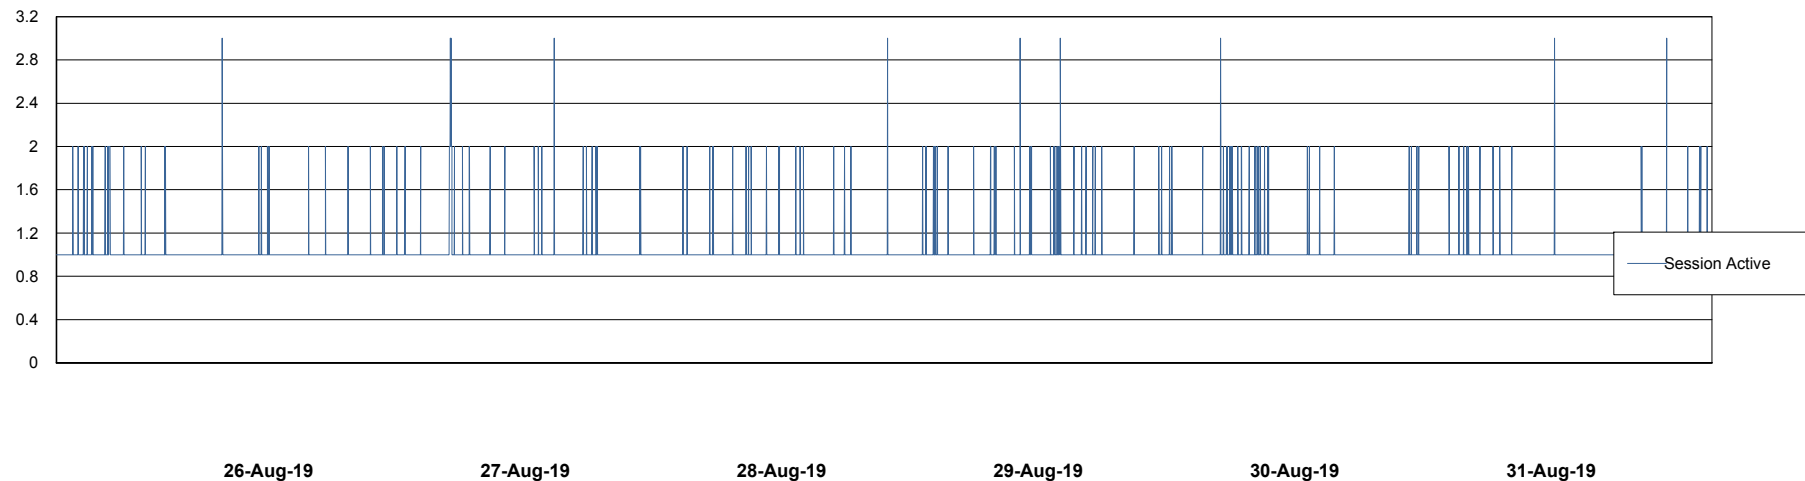

Database Performance CIWDB_Production