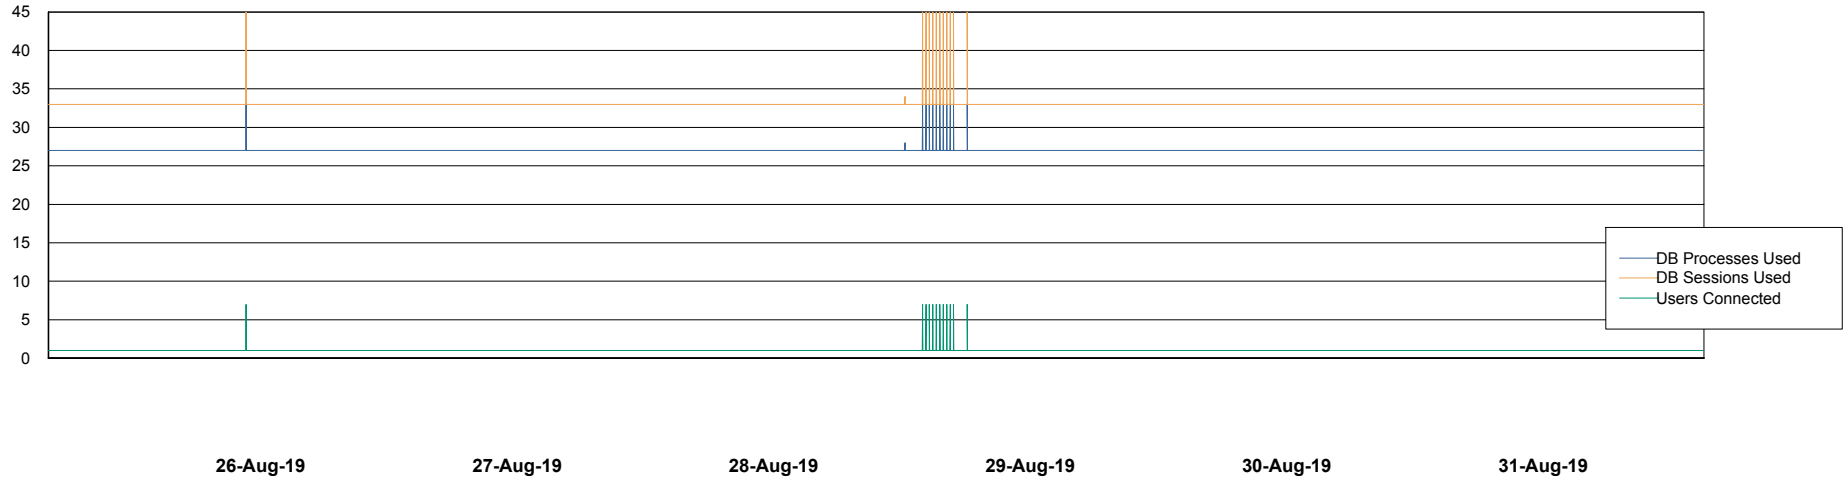

Weekly SLA Customer Report

Customer CIW Production
Database ID 45

Database Performance CIWDB_Production

Weekly SLA Customer Report

Customer CIW Production
Database ID 45

Database Performance CIWDB_Standby

Weekly SLA Customer Report

Customer CIW Production
 Database ID 45

DATABASE SIZE CIWDB_Production

Database growth over last month

Database Tablespace CIWDB_Production

Date	Tablespace Name	Filesize (Gb)	Usedsize (Gb)	Percentage free
31-Aug-19	ABSDATA	40	33	18
	INDX	5	4	20
30-Aug-19	ABSDATA	40	33	18
	INDX	5	4	20
29-Aug-19	ABSDATA	40	33	18
	INDX	5	4	20
28-Aug-19	ABSDATA	40	33	18
	INDX	5	4	20
27-Aug-19	ABSDATA	40	33	18
	INDX	5	4	20
26-Aug-19	ABSDATA	40	33	18
	INDX	5	4	20
25-Aug-19	ABSDATA	40	33	18
	INDX	5	4	20