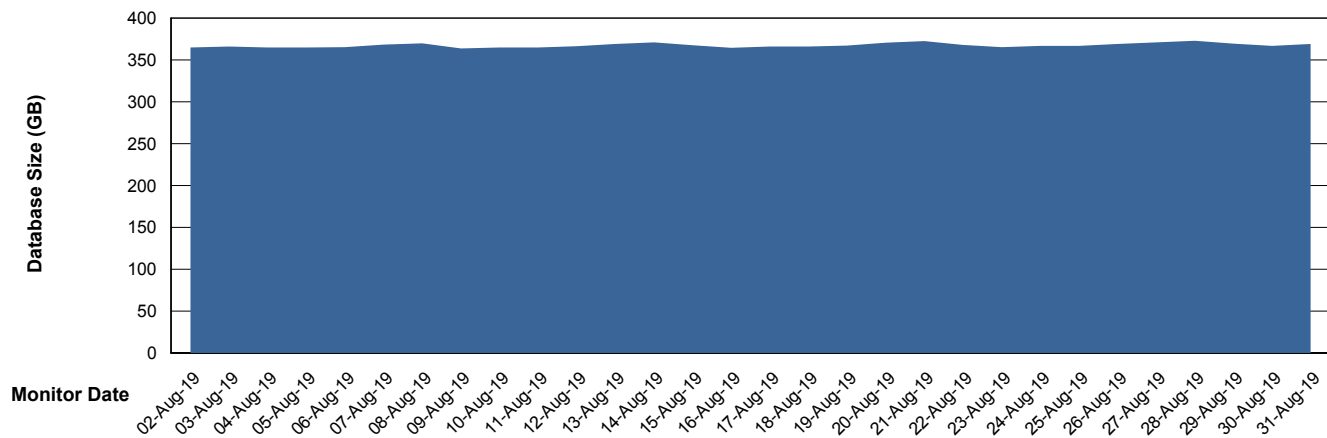

Weekly SLA Customer Report

Customer BNL_Production
Database ID 83

Database Performance BNLDB_FUT_FutureLive

Weekly SLA Customer Report

Customer BNL_Production
Database ID 83

Database Performance BNLDB_FUT_Standby

Weekly SLA Customer Report

Customer BNL_Production
Database ID 83

Database Performance BNLDB_Production

Weekly SLA Customer Report

Customer BNL_Production
Database ID 83

DATABASE SIZE BNLDB_FUT_FutureLive

Database growth over last month

DATABASE SIZE BNLDB_Production

Database growth over last month

Weekly SLA Customer Report

Customer BNL_Production
Database ID 83

Database Tablespace BNLDB_FUT_FutureLive

Date	Tablespace Name	Filesize (Gb)	Usedsize (Gb)	Percentage free
31-Aug-19	ABSDATA	90	70	22
	INDX	162	127	22
30-Aug-19	ABSDATA	90	70	22
	INDX	162	127	22
29-Aug-19	ABSDATA	90	70	22
	INDX	162	127	22
28-Aug-19	ABSDATA	90	70	22
	INDX	162	127	22
27-Aug-19	ABSDATA	90	70	22
	INDX	162	127	22
26-Aug-19	ABSDATA	90	70	22
	INDX	162	127	22
25-Aug-19	ABSDATA	90	70	22
	INDX	162	127	22