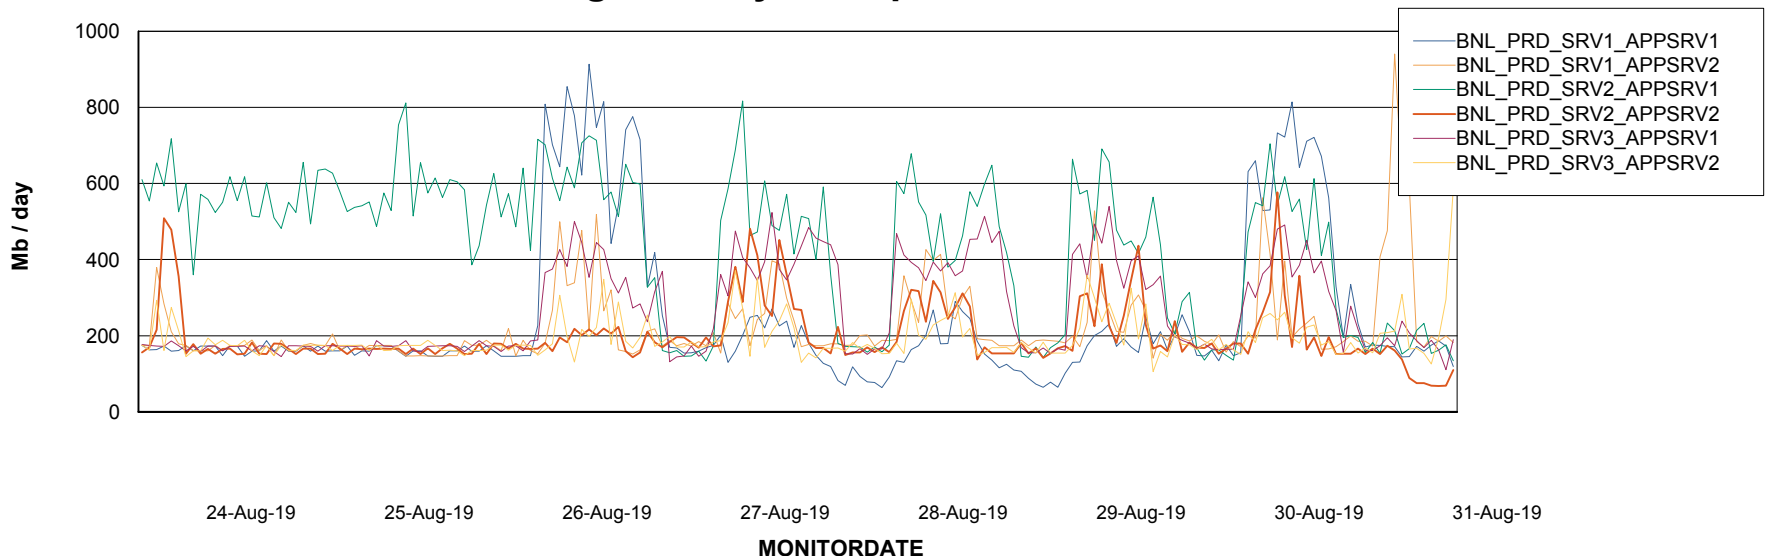

Standby Database Health BNL_Production

Recovery lag for last 7 days

Weekly SLA Customer Report

Customer BNL_Production
Database ID 83

ABSSolute Application Server Services

Avg memory used per ABS Server Service