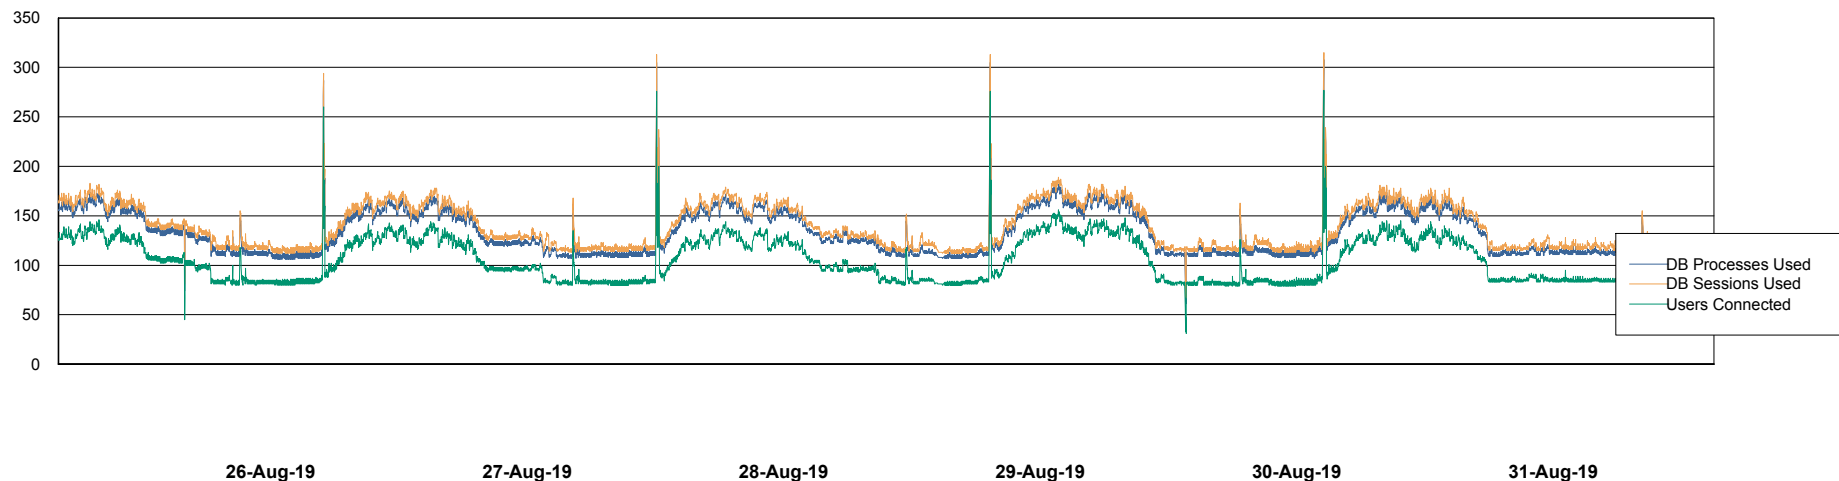

Weekly SLA Customer Report

Customer BNL_Production
Database ID 83

Database Performance BNLDB_FUT_FutureLive

Weekly SLA Customer Report

Customer BNL_Production
Database ID 83

Database Performance BNLDB_FUT_Standby

Weekly SLA Customer Report

Customer BNL_Production
Database ID 83

Database Performance BNLDB_Production

Weekly SLA Customer Report

Customer BNL_Production
Database ID 83

DATABASE SIZE BNLDB_FUT_FutureLive

Database growth over last month