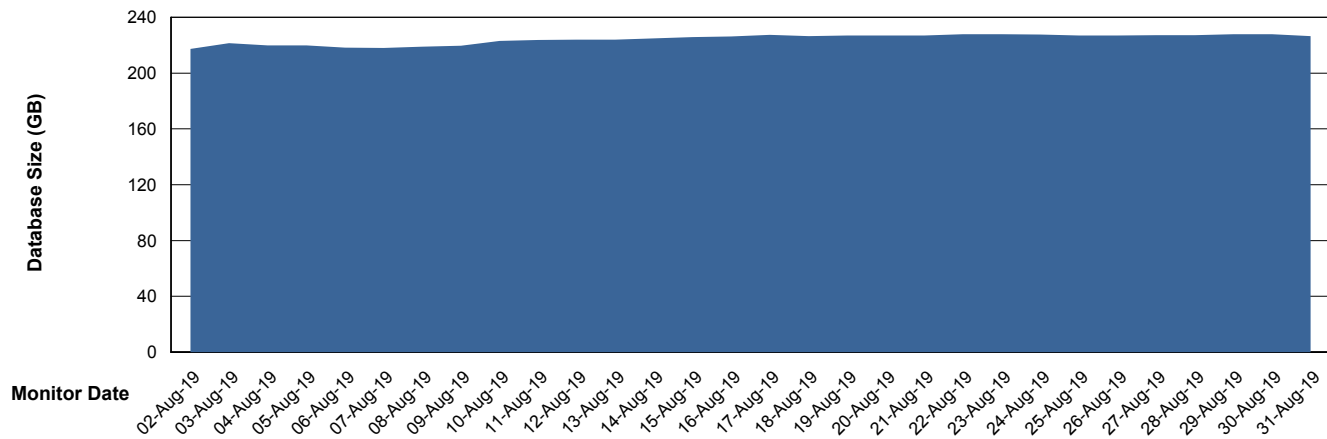

Weekly SLA Customer Report

Customer BNL_Production
Database ID 83

Database Performance BNLDB_FUT_FutureLive

Weekly SLA Customer Report

Customer BNL_Production
Database ID 83

Database Performance BNLDB_FUT_Standby

Weekly SLA Customer Report

Customer BNL_Production
Database ID 83

Database Performance BNLDB_Production

Weekly SLA Customer Report

Customer BNL_Production
Database ID 83

DATABASE SIZE BNLDB_FUT_FutureLive

Database growth over last month

DATABASE SIZE BNLDB_Production

Database growth over last month

Weekly SLA Customer Report

Customer BNL_Production
Database ID 83

Database Tablespace BNLDB_FUT_FutureLive

Date	Tablespace Name	Filesize (Gb)	Usedsize (Gb)	Percentage free
31-Aug-19	ABSDATA	90	70	22
	INDX	162	127	22
30-Aug-19	ABSDATA	90	70	22
	INDX	162	127	22
29-Aug-19	ABSDATA	90	70	22
	INDX	162	127	22
28-Aug-19	ABSDATA	90	70	22
	INDX	162	127	22
27-Aug-19	ABSDATA	90	70	22
	INDX	162	127	22
26-Aug-19	ABSDATA	90	70	22
	INDX	162	127	22
25-Aug-19	ABSDATA	90	70	22
	INDX	162	127	22