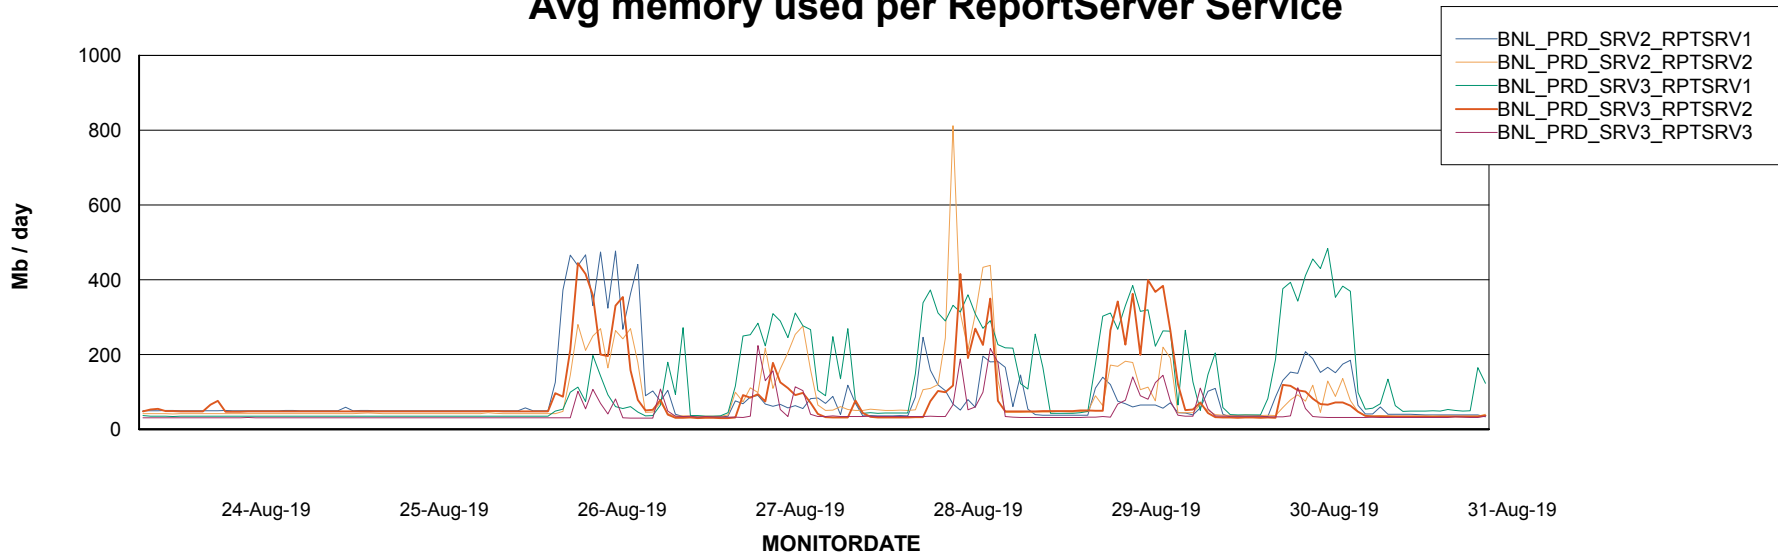

Avg users per day per ABS server

Weekly SLA Customer Report

Customer BNL_Production
Database ID 83

ABSSolute Web Component Services

Avg memory used per ReportServer Service

Disaster per ABS component