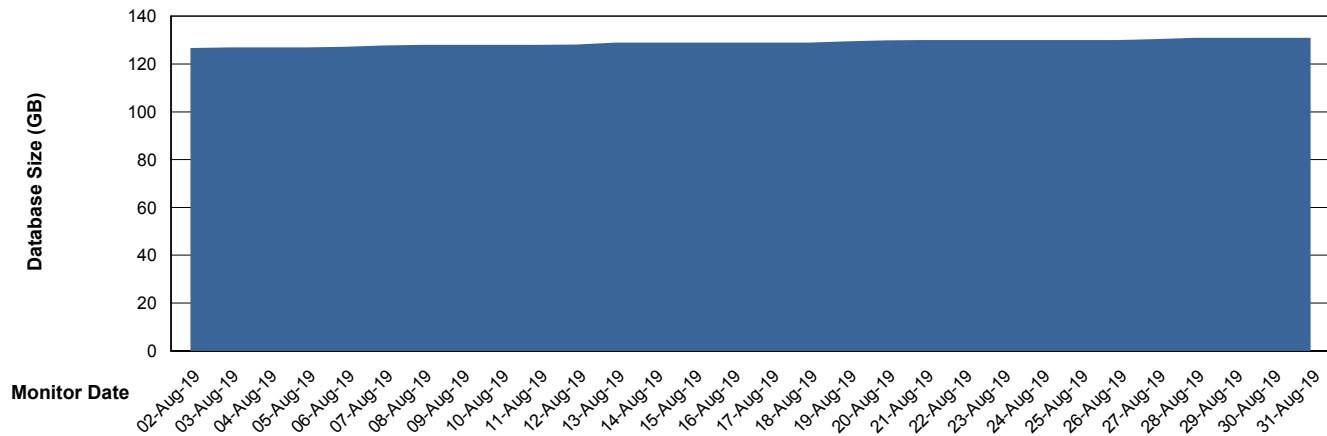

Customer BGG_Production
Database ID 58

DATABASE SIZE BGGDB_BI

Database growth over last month

DATABASE SIZE BGGDB_Production

Database growth over last month

Weekly SLA Customer Report

Customer BGG_Production
Database ID 58

Database Tablespace BGGDB_BI

Date	Tablespace Name	Filesize (Gb)	Usedsize (Gb)	Percentage free
31-Aug-19	ABSDATA	28	22	21
	INDX	28	23	18
30-Aug-19	ABSDATA	28	21	25
	INDX	28	23	18
29-Aug-19	ABSDATA	28	22	21
	INDX	28	23	18
28-Aug-19	ABSDATA	28	22	21
	INDX	28	23	18
27-Aug-19	ABSDATA	28	21	25
	INDX	28	23	18
26-Aug-19	ABSDATA	28	21	25
	INDX	28	23	18
25-Aug-19	ABSDATA	28	21	25
	INDX	28	23	18