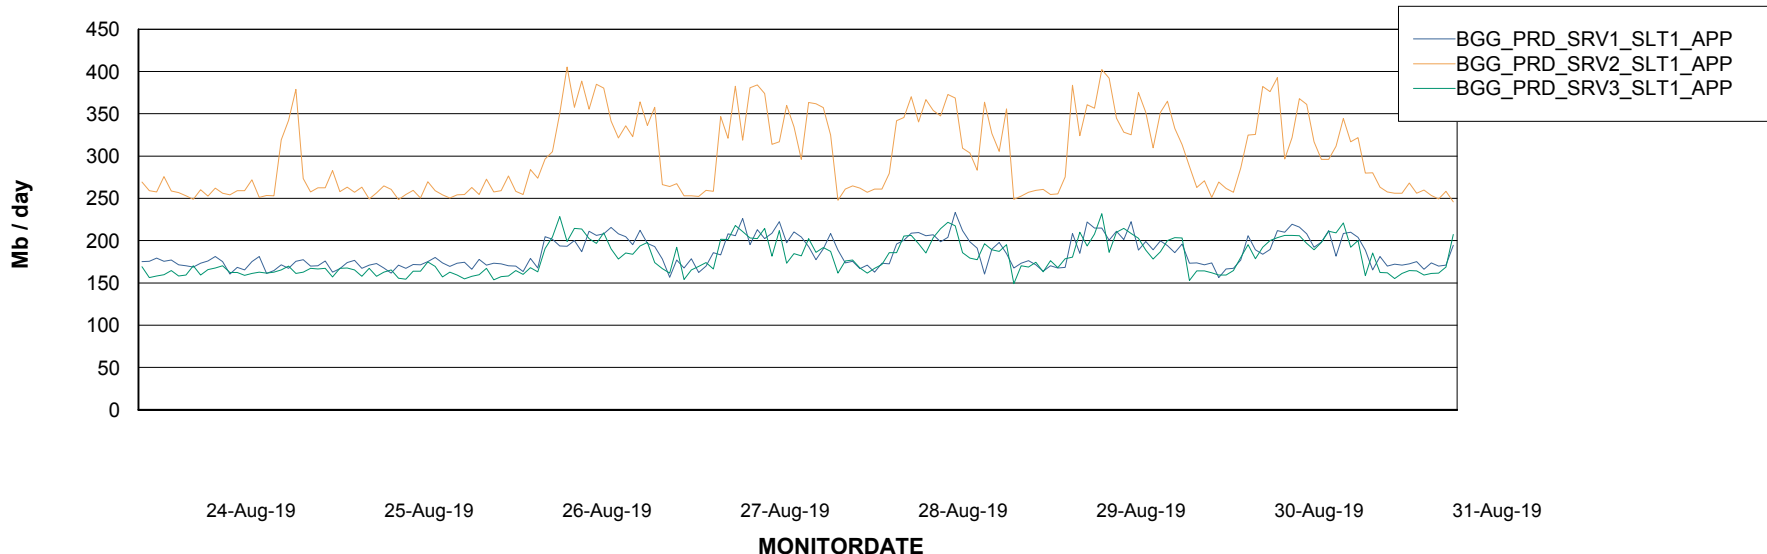

ABSSolute Application Server Services

Avg memory used per ABS Server Service