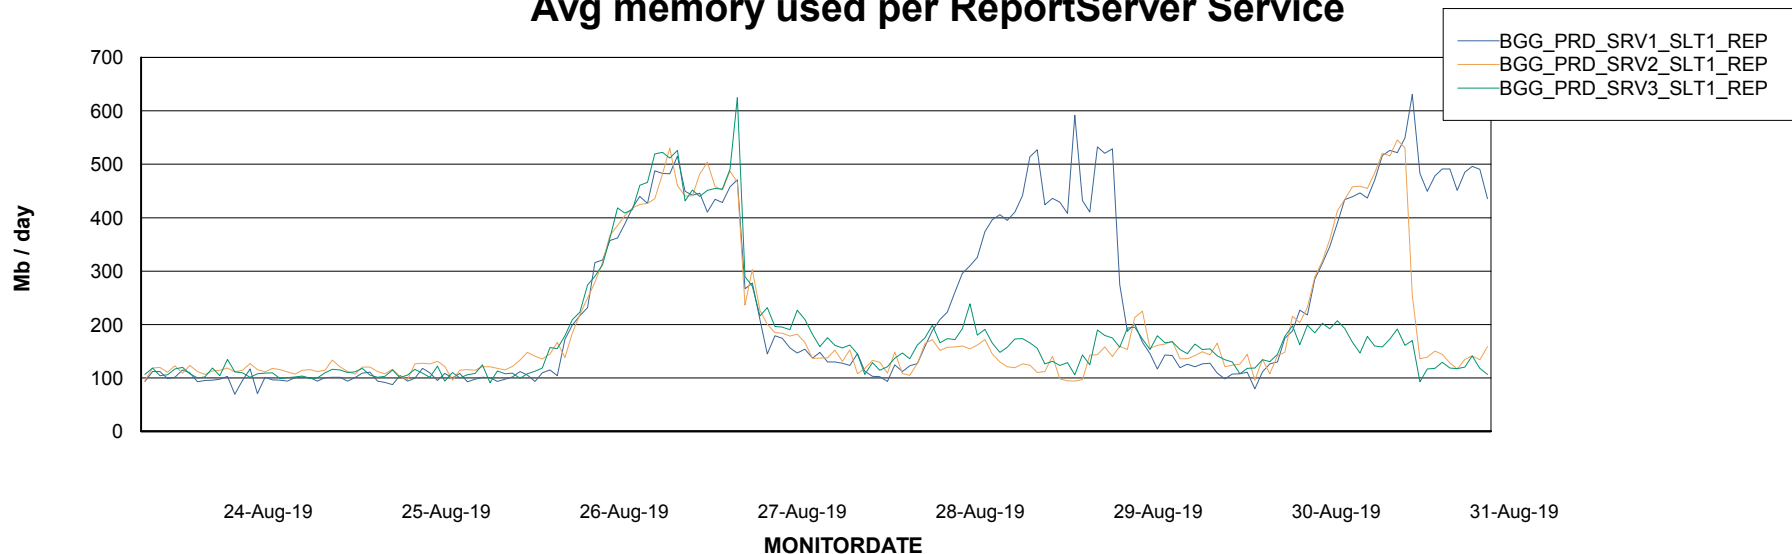

Avg memory used per ABS Server Service

Avg users per day per ABS server

Weekly SLA Customer Report

Customer BGG_Production
Database ID 58

ABSSolute Application ReportServer Services

Avg memory used per ReportServer Service