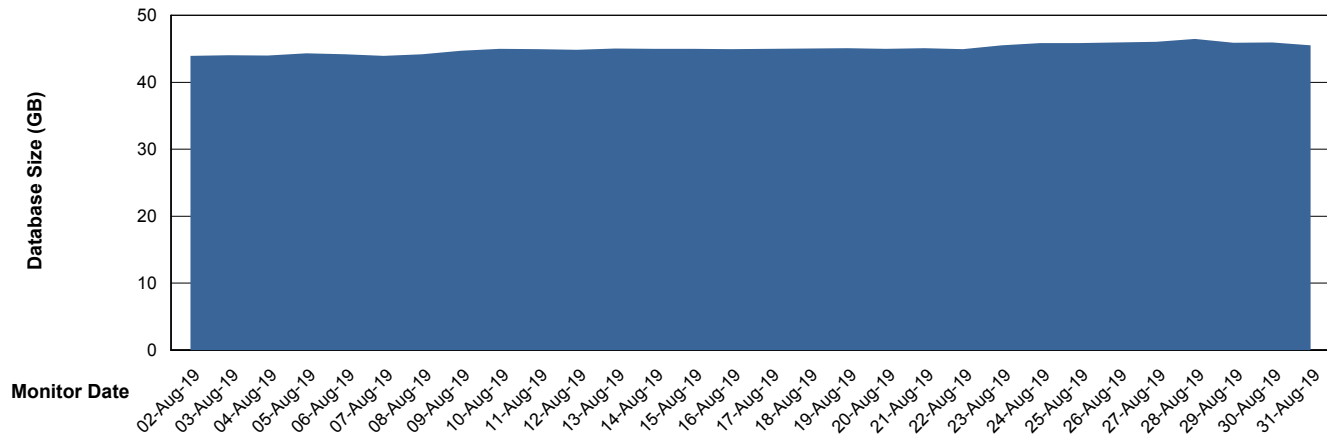

DATABASE SIZE BGGDB_BI

Database growth over last month