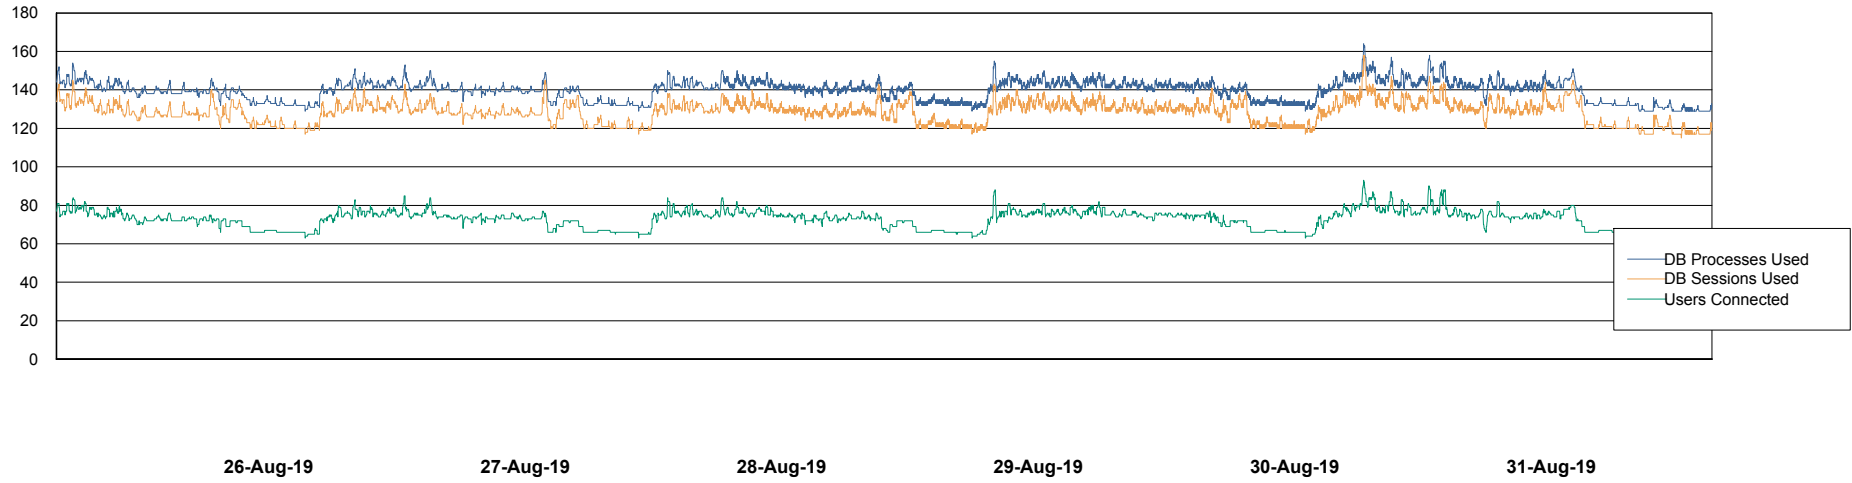

Database Performance BGGDB_Production