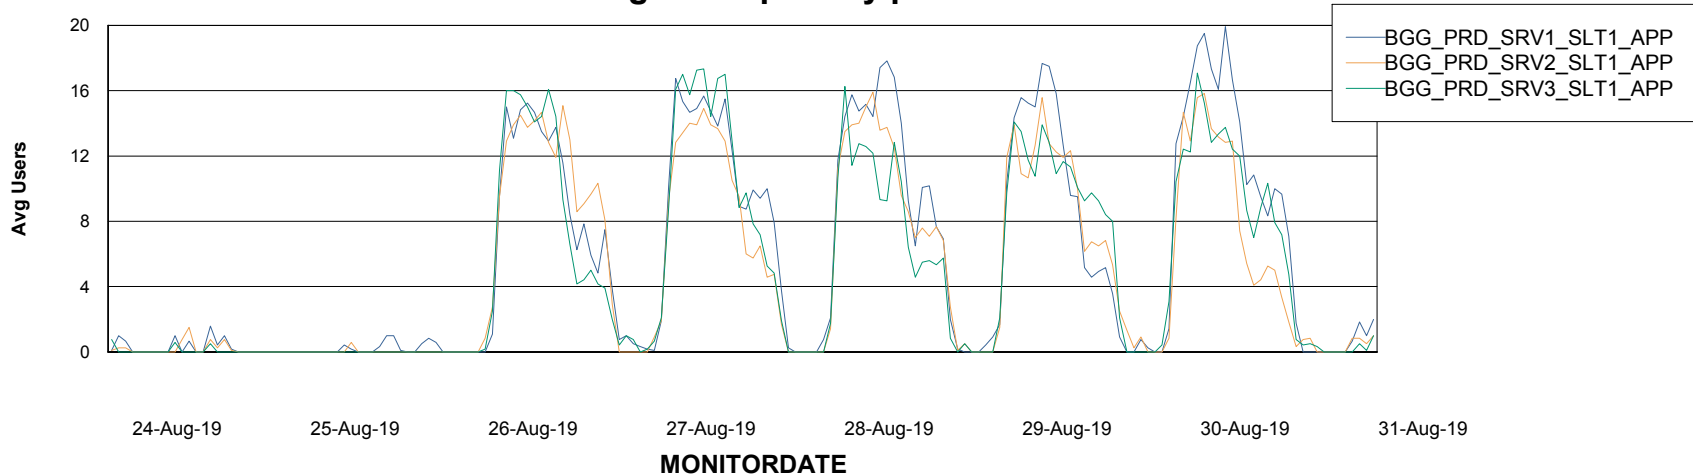

Avg users per day per ABS server