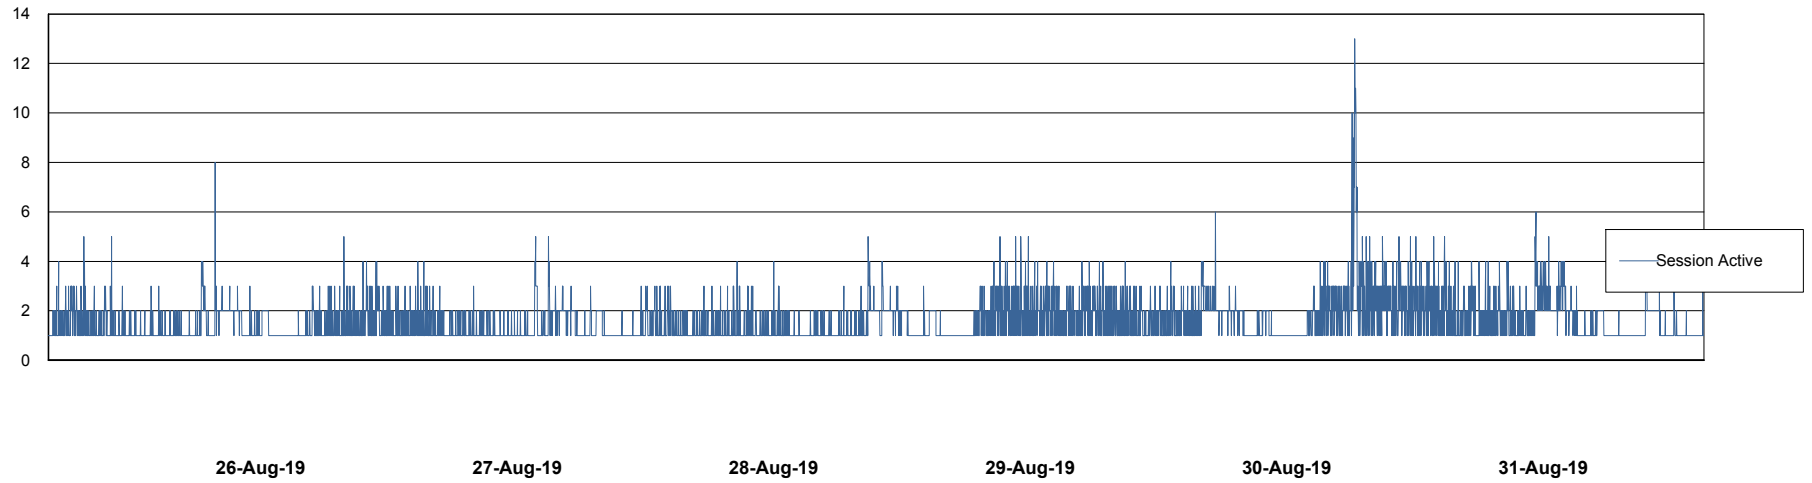

Database Performance BGGDB_Production