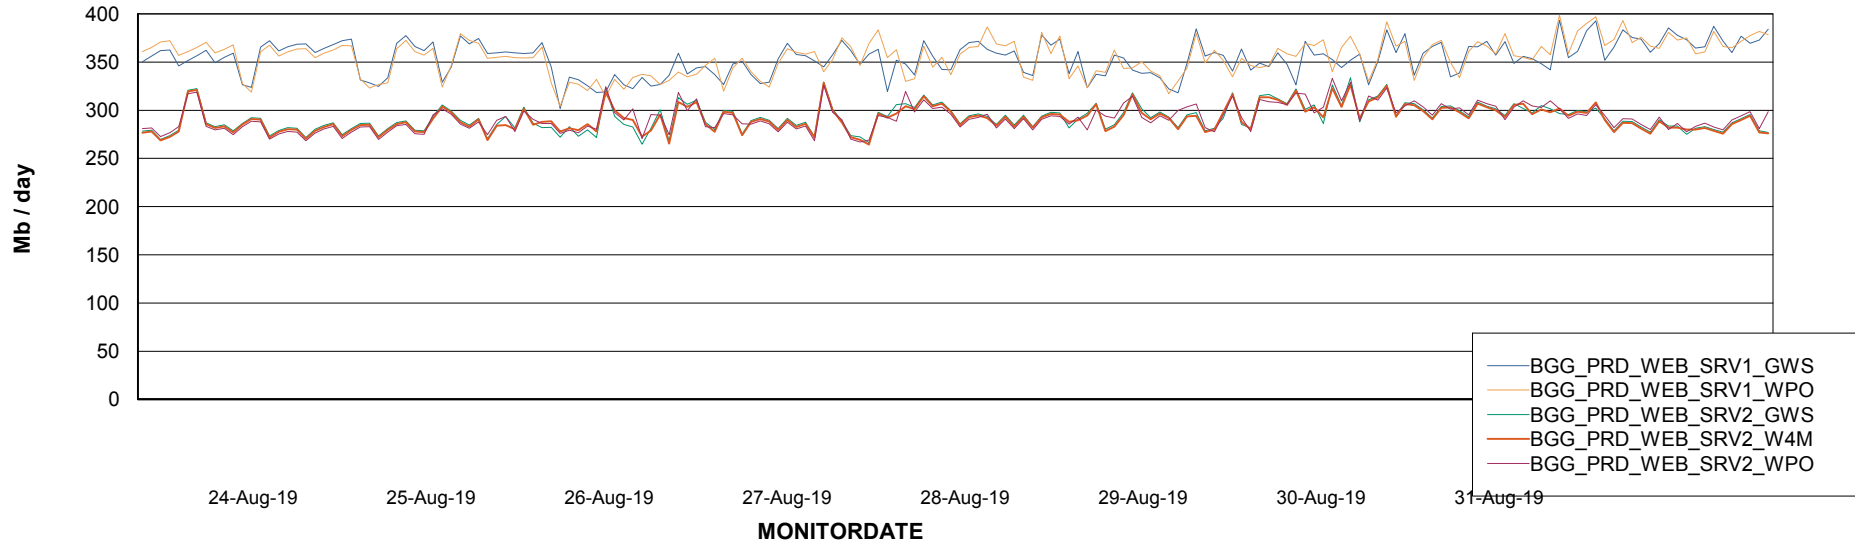

ABSSolute Web Component Services

Avg memory used per ABS Web component