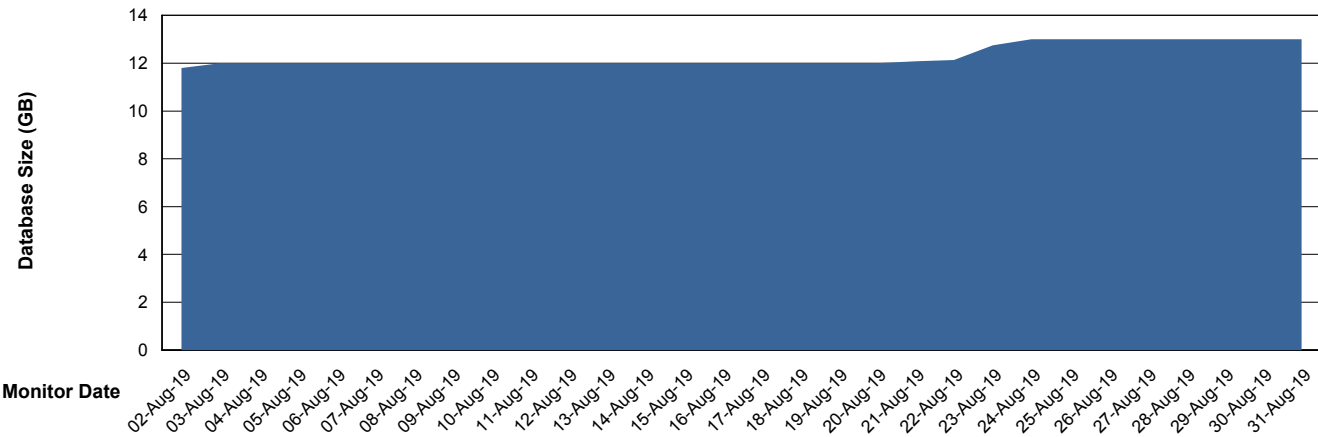

Database growth over last month

Database Tablespace BCMDB_ABS1 Production Database

Date	Tablespace Name	Filesize (Gb)	Usedsize (Gb)	Percentage free
31-Aug-19	ABSDATA	4	3	25
	INDX	8	6	25
30-Aug-19	ABSDATA	4	3	25
	INDX	8	6	25
29-Aug-19	ABSDATA	4	3	25
	INDX	8	6	25
28-Aug-19	ABSDATA	4	3	25
	INDX	8	6	25
27-Aug-19	ABSDATA	4	3	25
	INDX	8	6	25
26-Aug-19	ABSDATA	4	3	25
	INDX	8	6	25
25-Aug-19	ABSDATA	4	3	25
	INDX	8	6	25