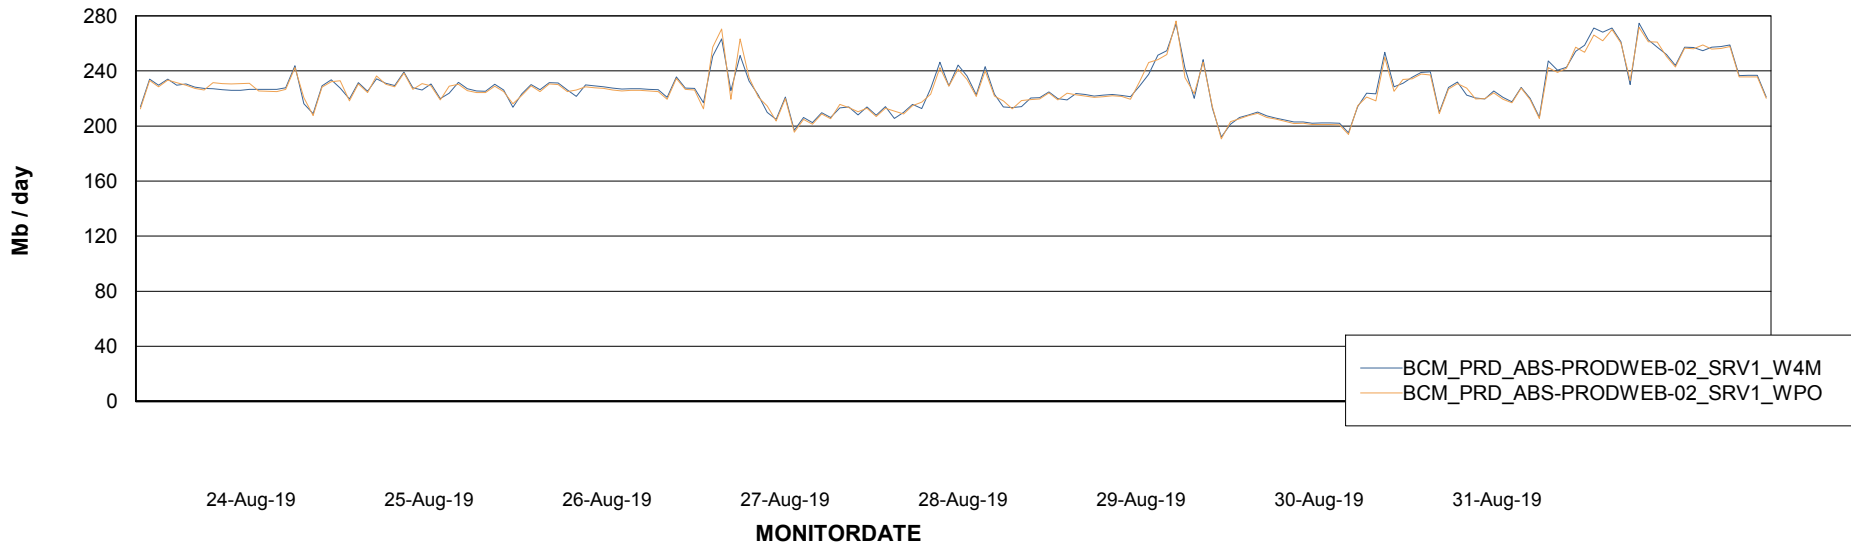

ABSolute Web Component Services

Avg memory used per ABS Web component