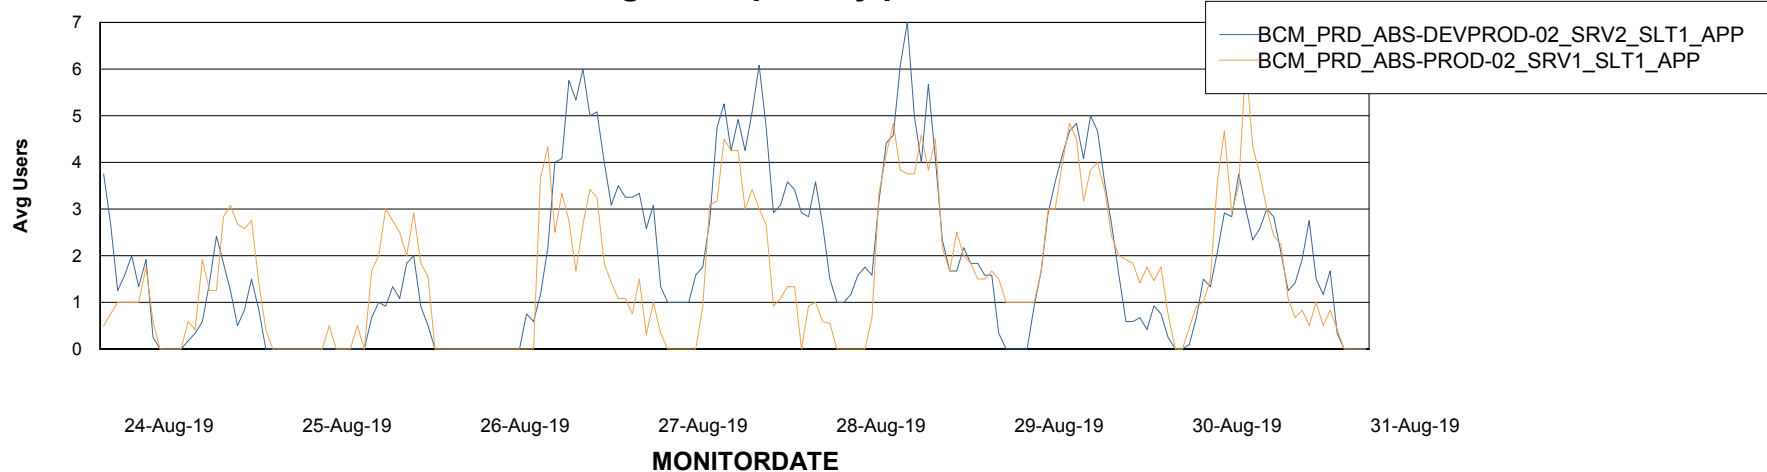

Avg users per day per ABS server