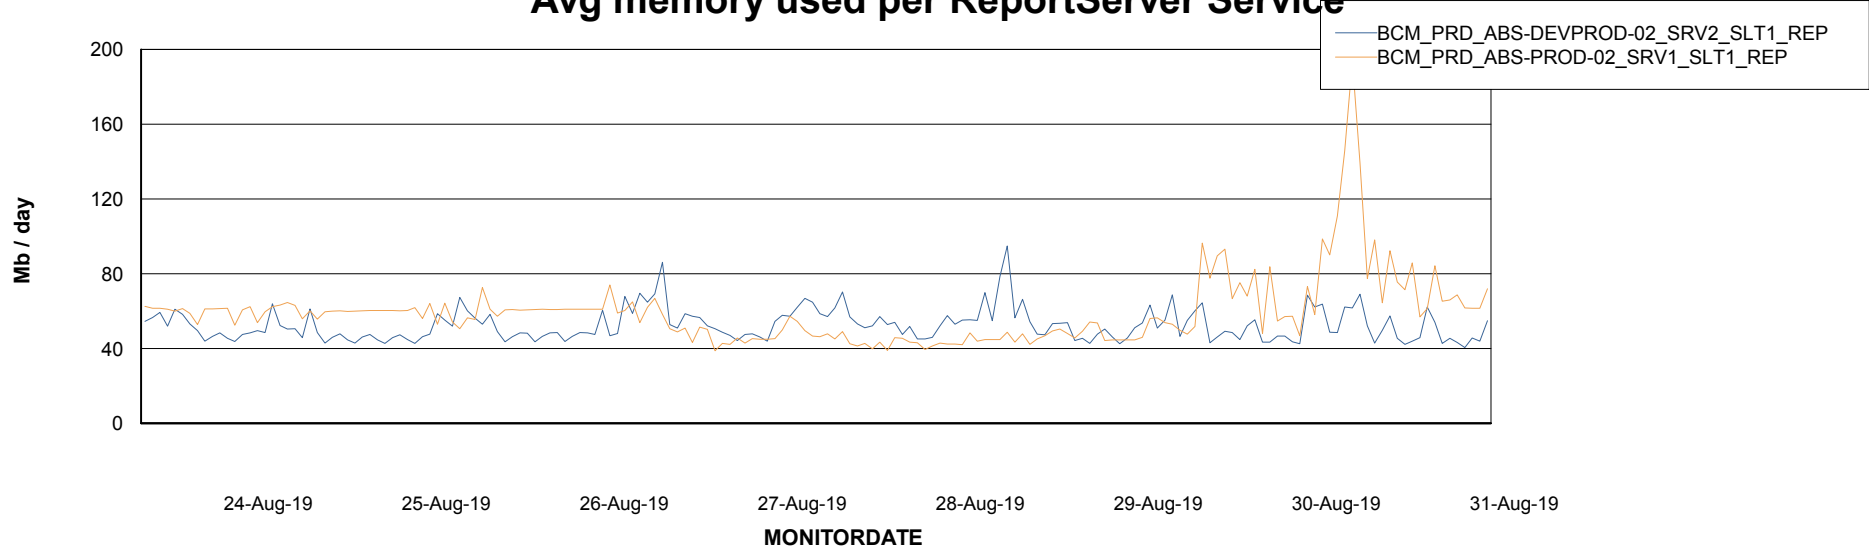

Avg memory used per ABS Server Service

Avg users per day per ABS server

Weekly SLA Customer Report

Customer BCM_Production
Database ID 81

ABSSolute Application ReportServer Services

Avg memory used per ReportServer Service