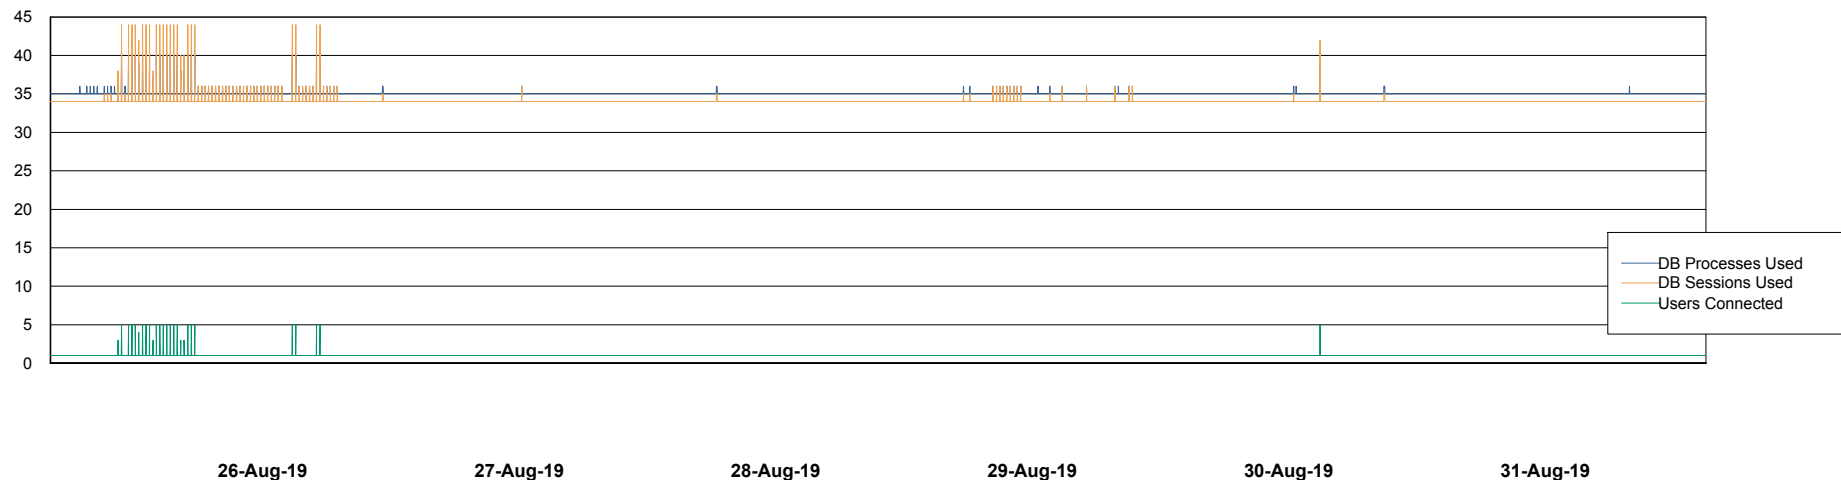

Weekly SLA Customer Report

Customer BCM_Production
Database ID 81

Database Performance BCMDB_ABS1 Production Database

Weekly SLA Customer Report

Customer BCM_Production
Database ID 81

Database Performance BCMDB_ABS1SB Standby Database