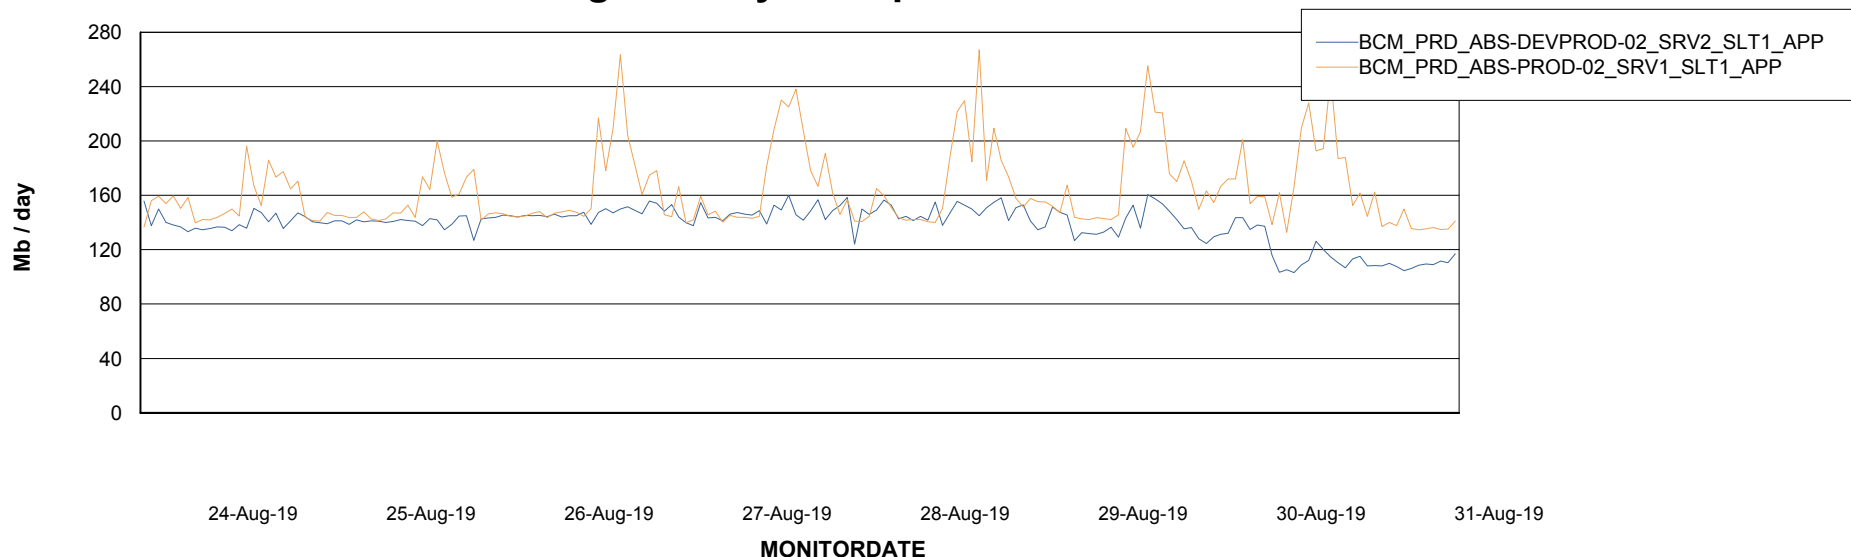

ABSSolute Application Server Services

Avg memory used per ABS Server Service